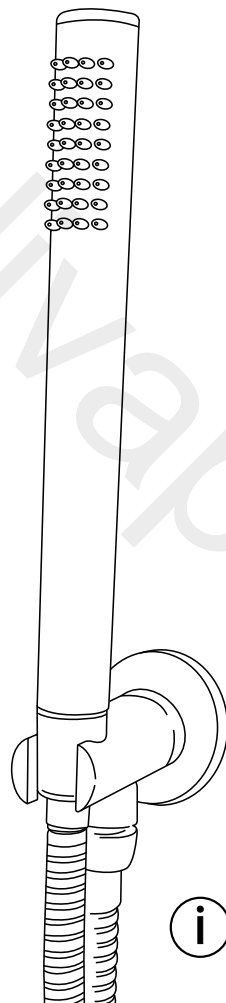

Milano

Hand Shower with Outlet Elbow

i Style may vary

Installation Guide

Installation

Tools required for installing:

Parts included:

 Style may vary

1

2

5

6