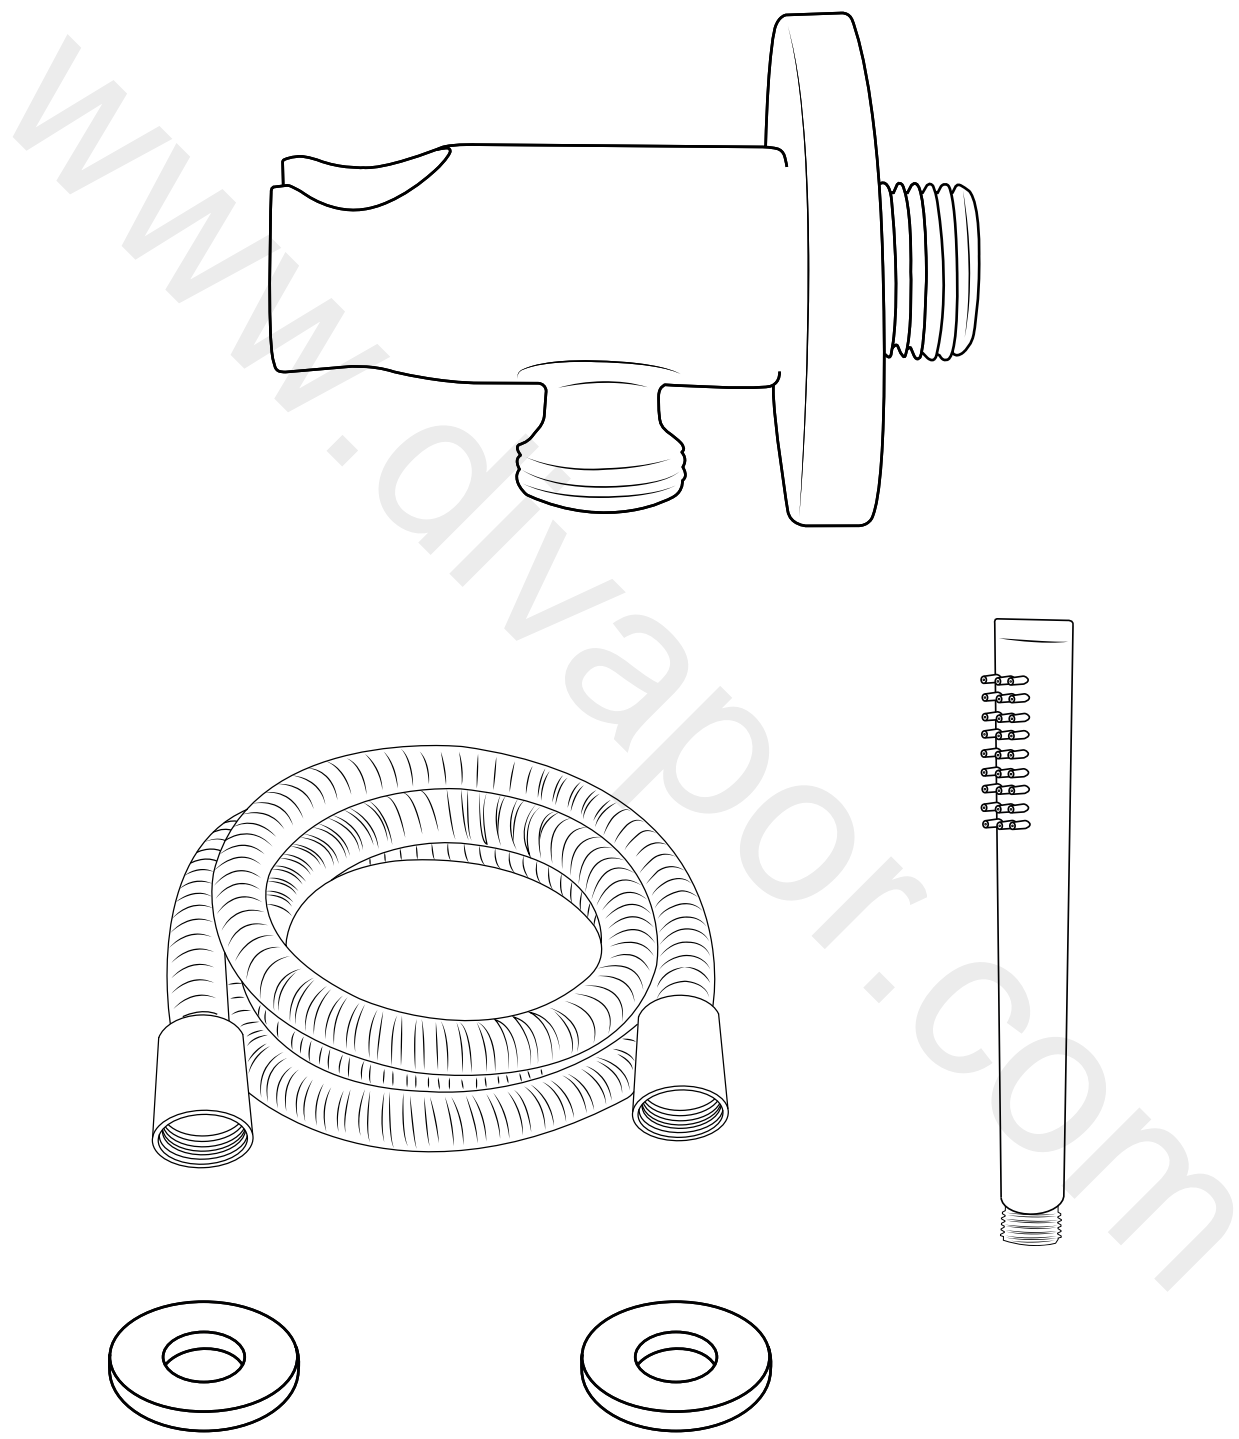

Milano

Hand Shower with Outlet Elbow

i Style may vary

Installation Guide

Installation

Tools required for installing:

Parts included:

 Style may vary