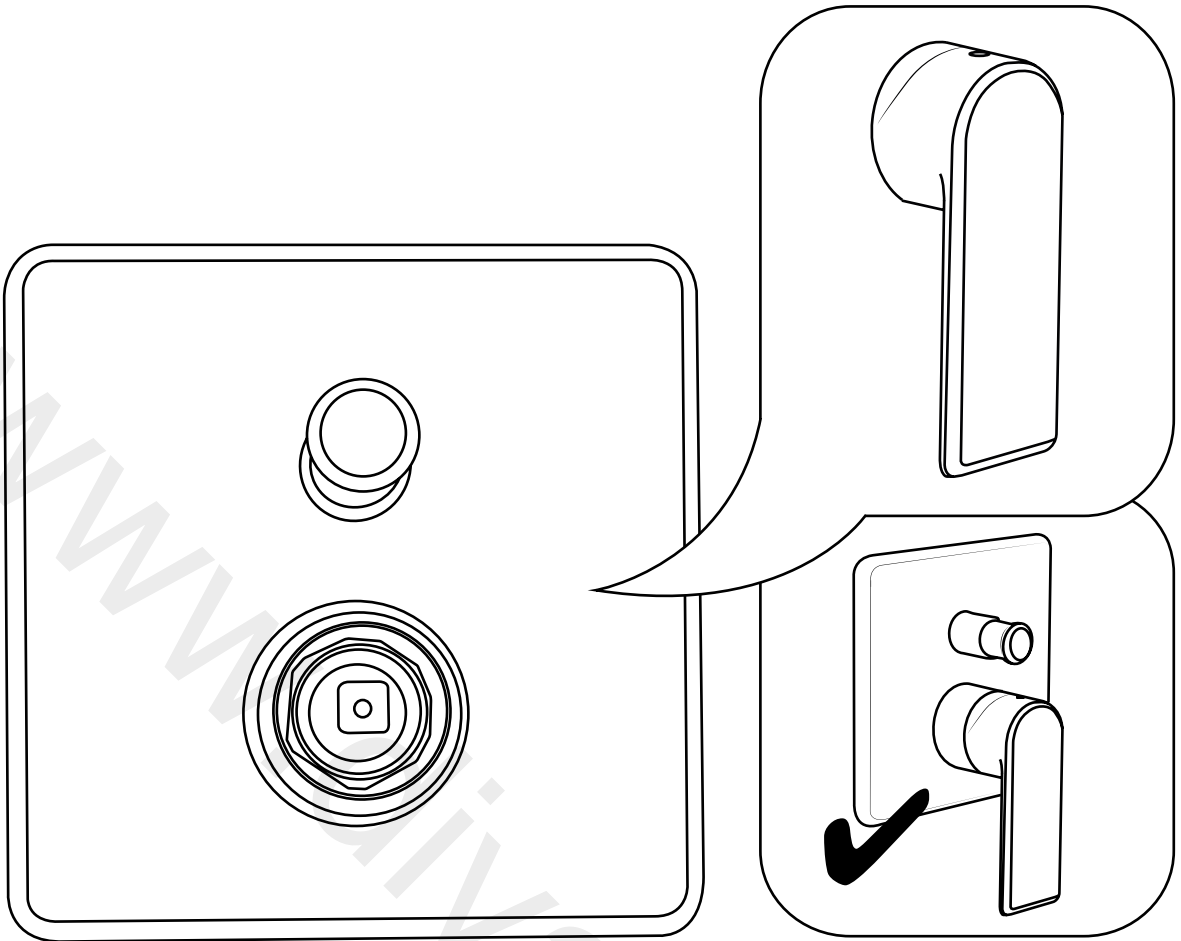

Milano

Manual Diverter Valve

 Style may vary

Installation Guide

Installation

Tools required for installing:

Parts included:

1

2

i Not included

3

4

5

i Style may vary

6

7