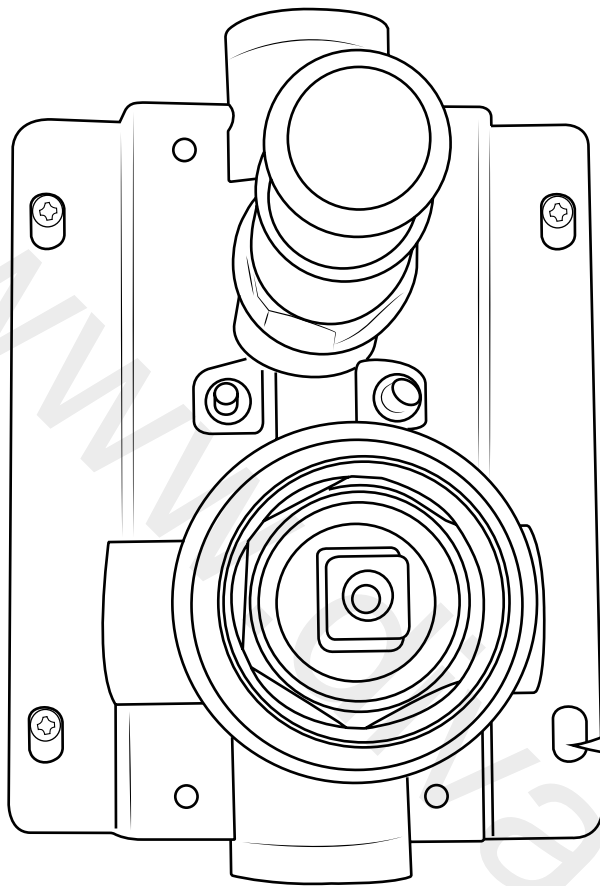

Milano

Manual Diverter Valve

 Style may vary

Installation Guide

Installation

Tools required for installing:

Parts included:

1