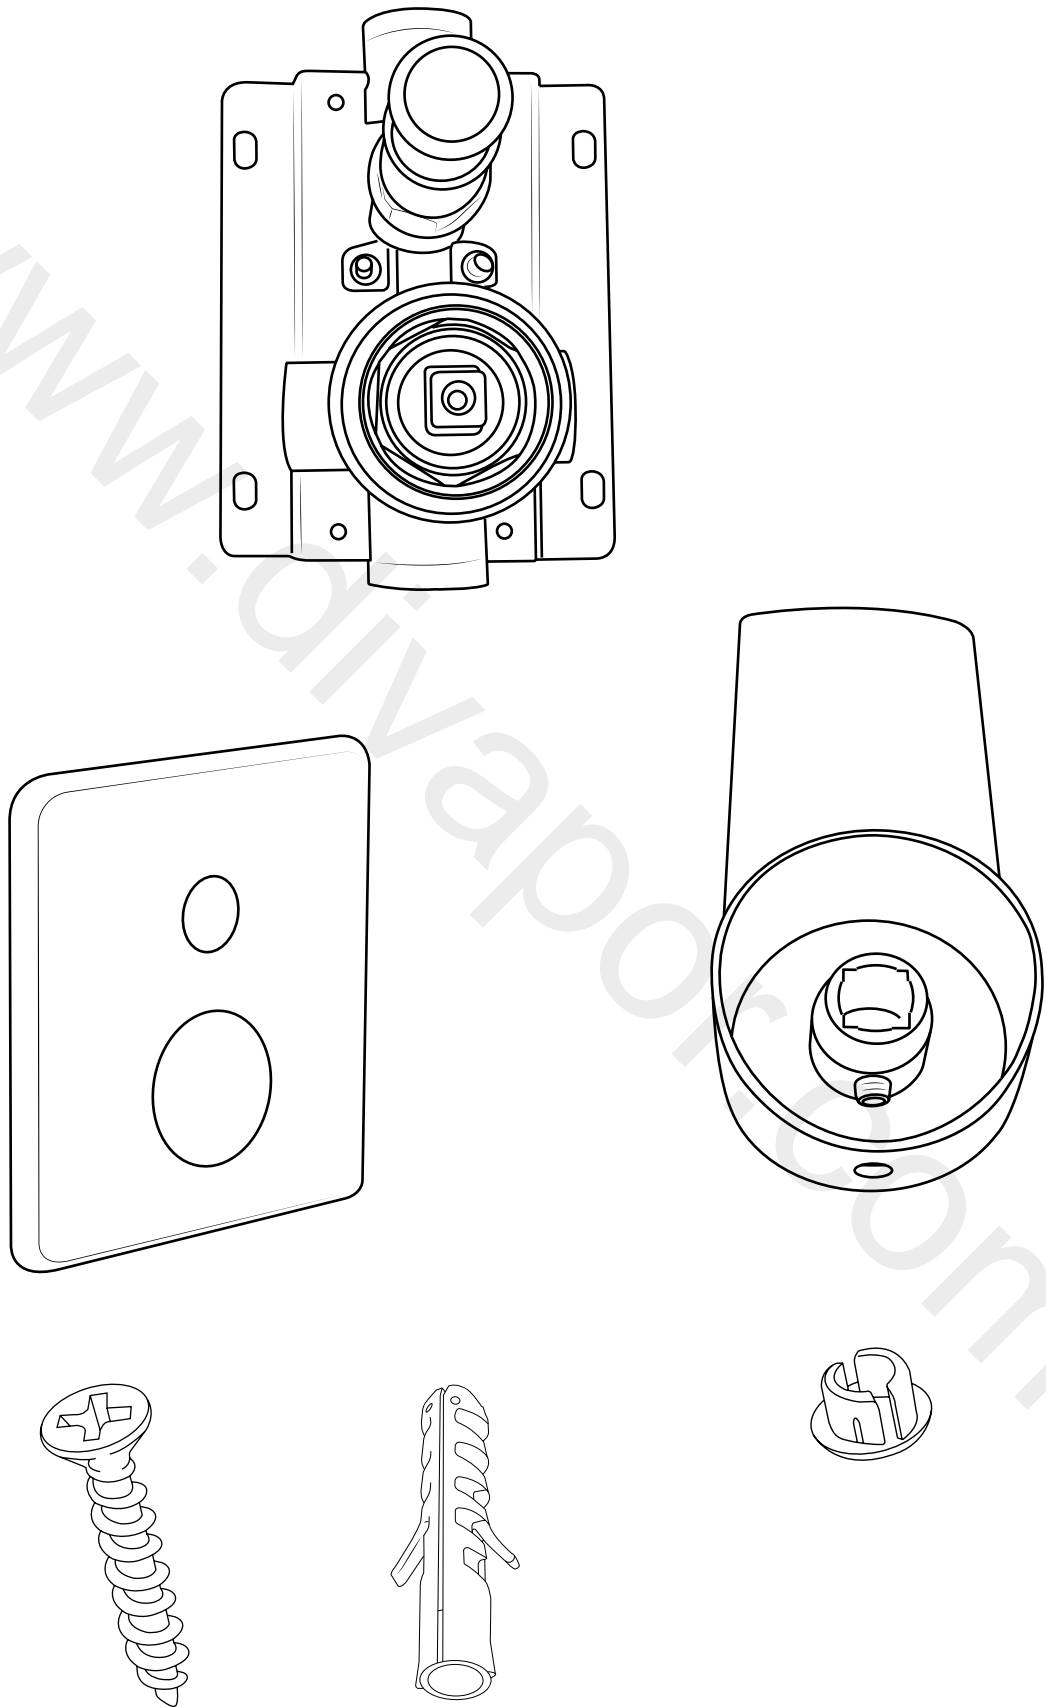

Milano

Manual Diverter Valve

 Style may vary

Installation Guide

Installation

Tools required for installing:

Parts included:

1