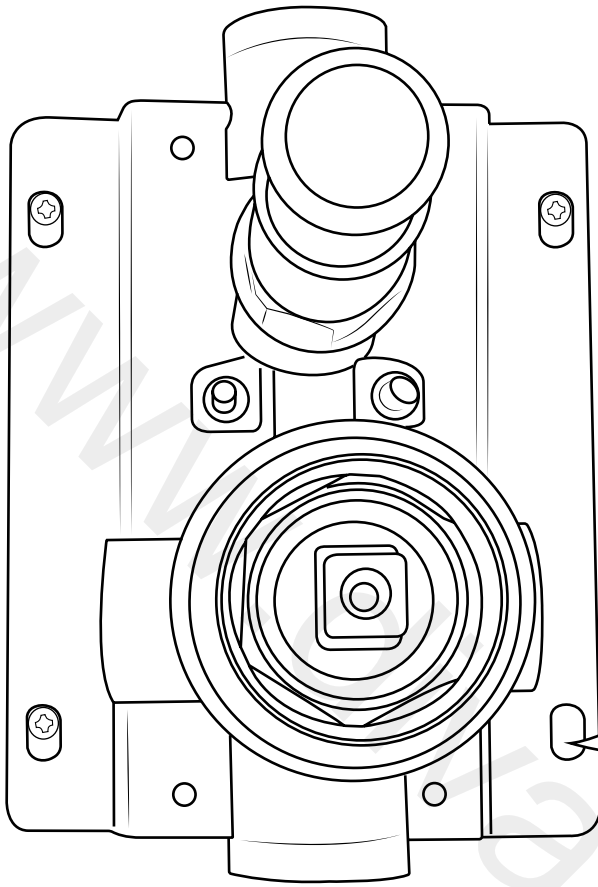

# Milano

Manual Diverter Valve

 Style may vary

Installation Guide

# Installation

---

*Tools required for installing:*

**Parts included:**

1

2

**i** Not included

3