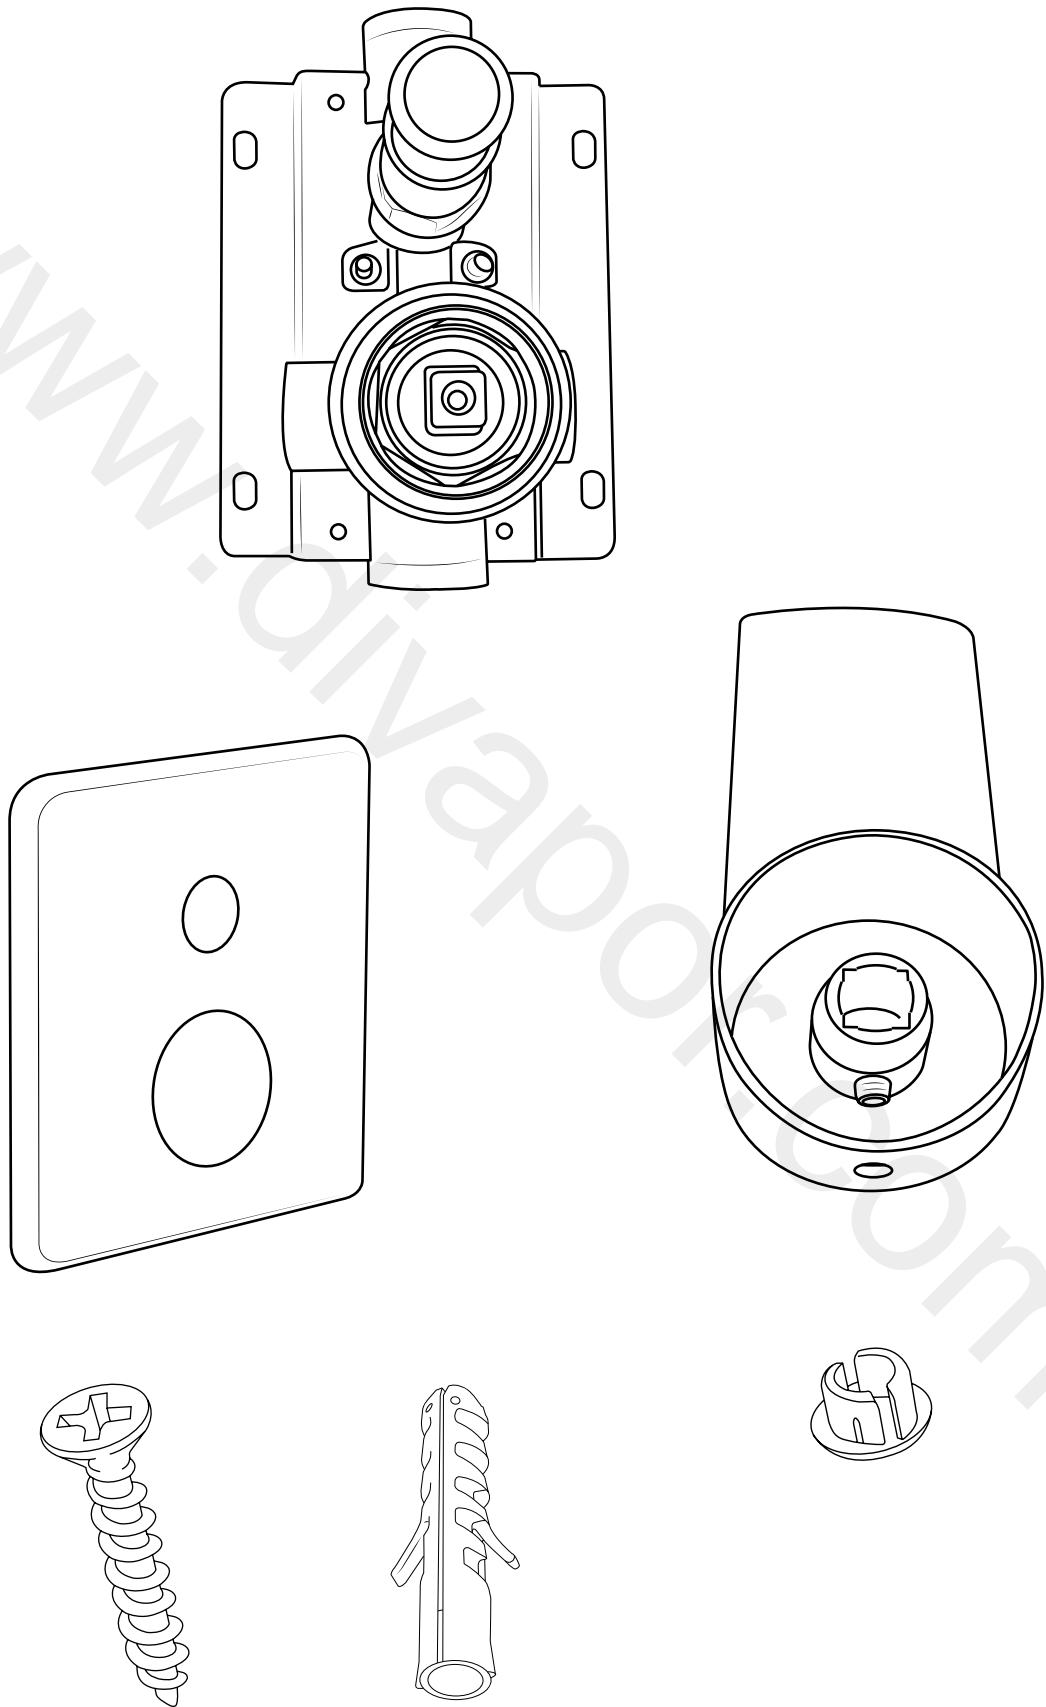

# Milano

Manual Diverter Valve

 Style may vary

Installation Guide

# Installation

---

*Tools required for installing:*

**Parts included:**

1

2

**i** Not included

3