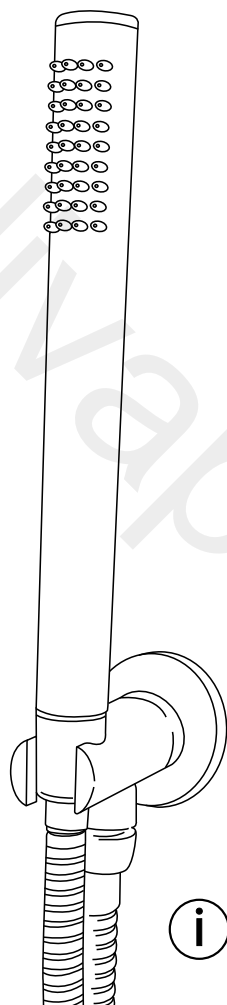

# Milano

Hand Shower with Outlet Elbow

**i** Style may vary

Installation Guide

# Installation

---

*Tools required for installing:*

**Parts included:**

 Style may vary

1

2

5