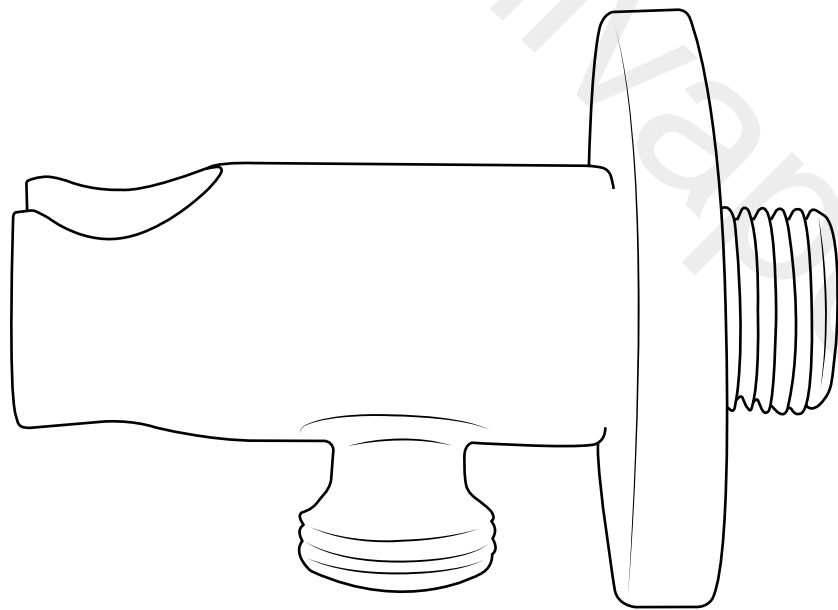

# Milano

Hand Shower with Outlet Elbow

**i** Style may vary

Installation Guide

# Installation

---

*Tools required for installing:*

**Parts included:**

 Style may vary

1

2

5