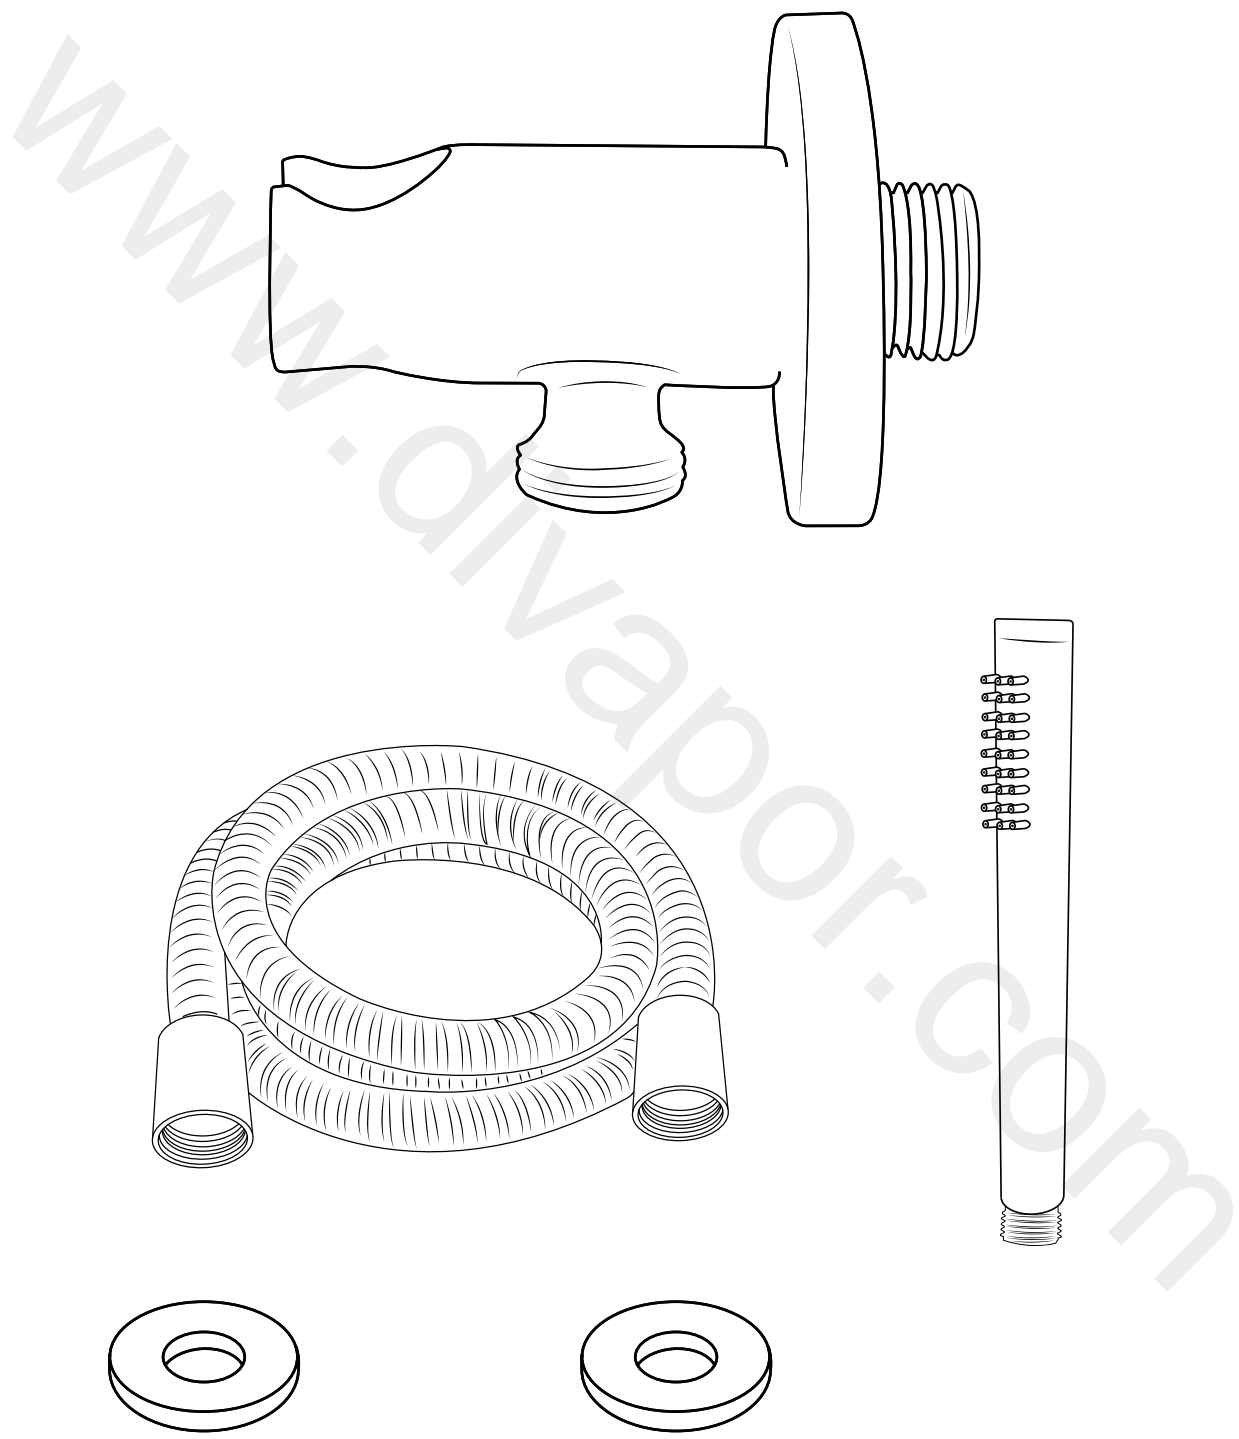

# Milano

Hand Shower with Outlet Elbow

**i** Style may vary

Installation Guide

# Installation

---

*Tools required for installing:*

**Parts included:**

 Style may vary

1

2

5