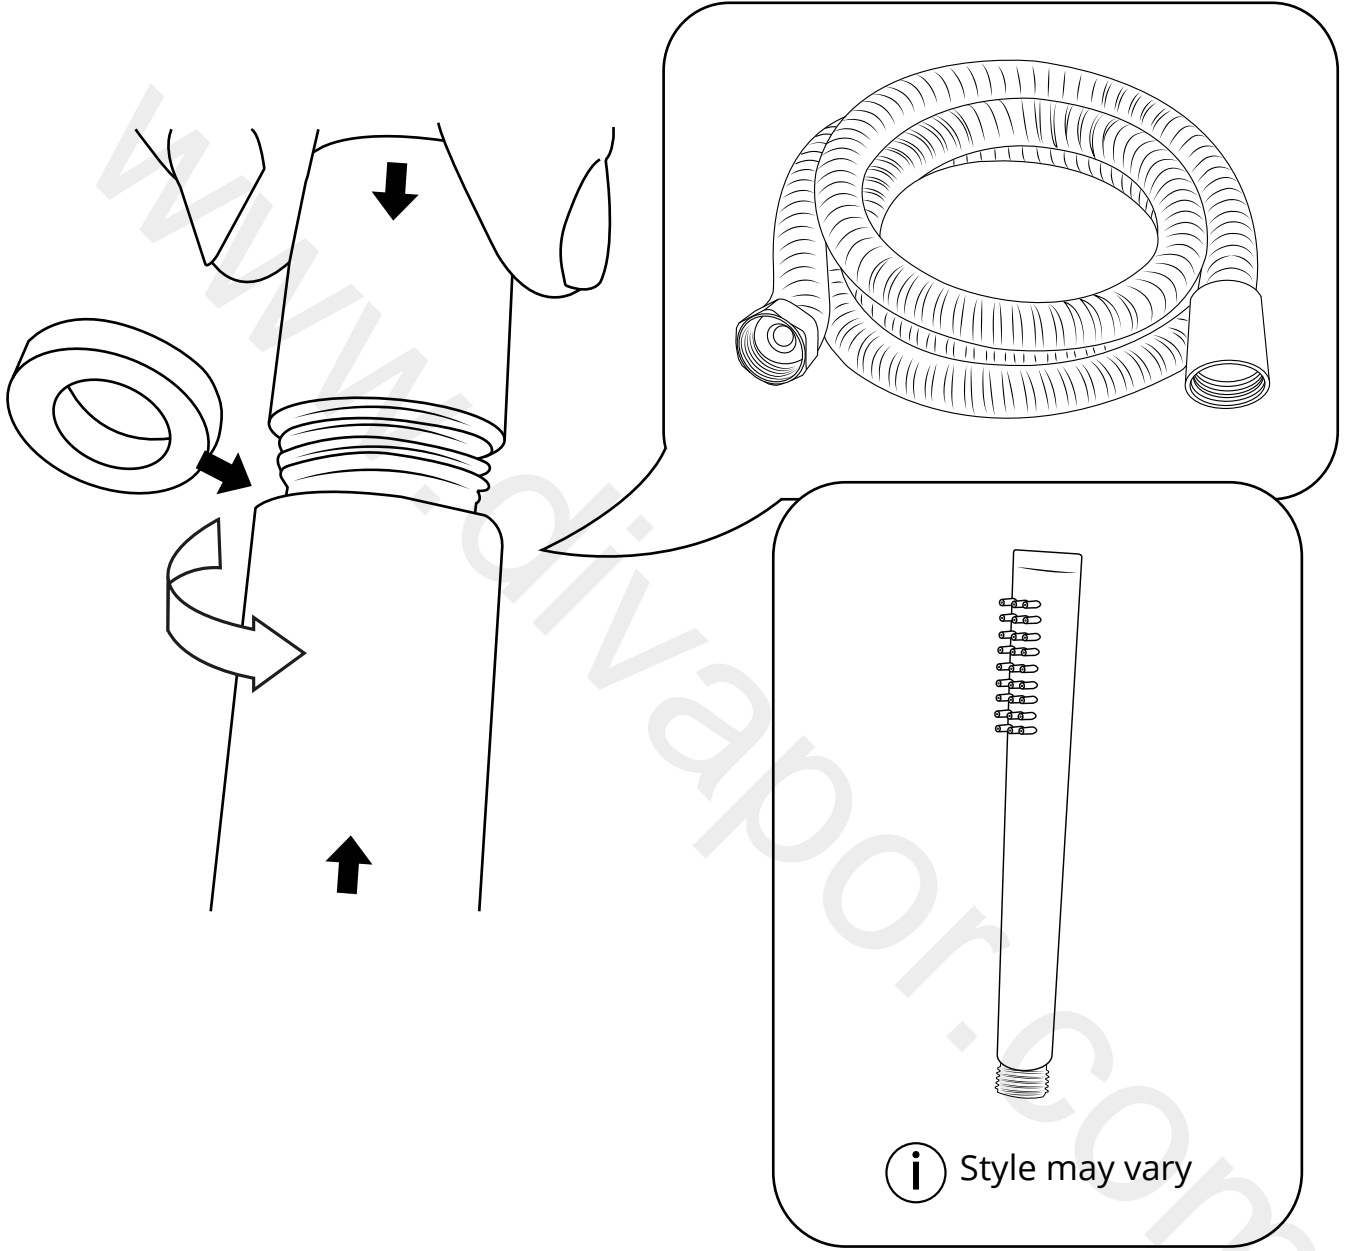

# Milano

Hand Shower with Outlet Elbow

**i** Style may vary

Installation Guide

# Installation

---

*Tools required for installing:*

**Parts included:**

 Style may vary

1

2

5