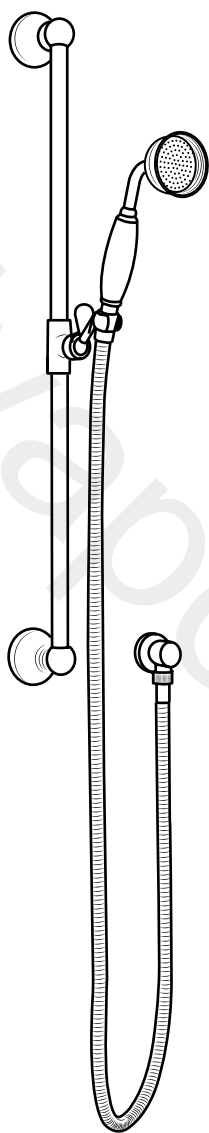

Milano

Traditional Slide Rail and Outlet Elbow

Installation Guide

Installation

Tools required for installing:

Parts included:

 Style may vary

x2

x2

1

2

3

4

5

6

7

8

9

10

11

12

13

14

15