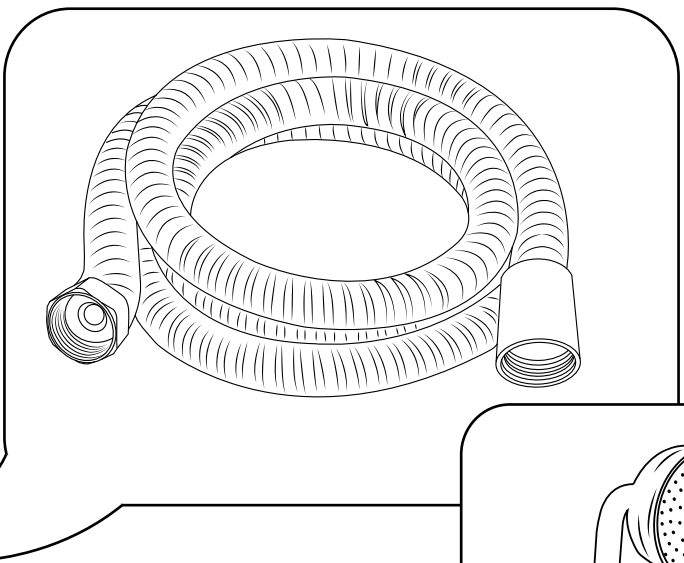

Milano

Traditional Slide Rail and Outlet Elbow

Installation Guide

Installation

Tools required for installing:

Parts included:

 Style may vary

x2

8

9

10

11

12

13

14

15