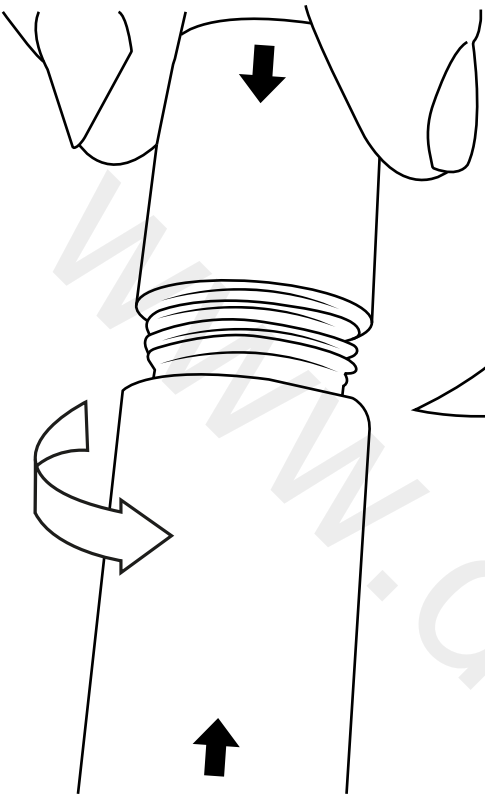

Milano

Traditional Slide Rail and Outlet Elbow

Installation Guide

Installation

Tools required for installing:

Parts included:

 Style may vary

x2

8

9

10

11

12

13

14

15