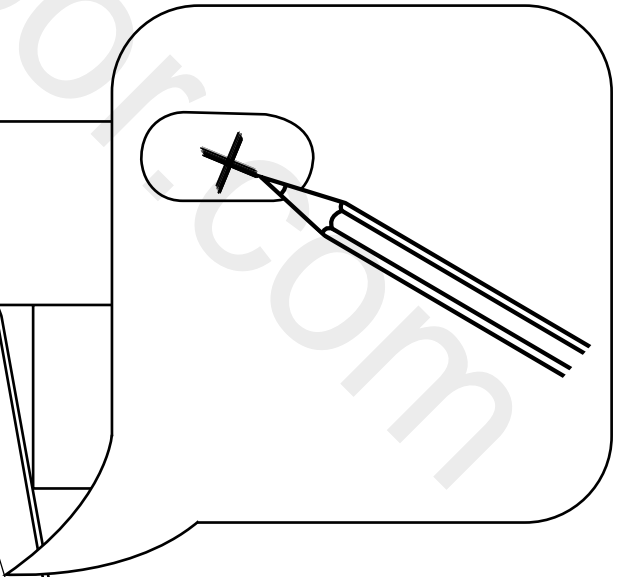

# Milano

Round Concealed Shower Head

Installation Guide

# Installation

---

*Tools required for installing:*

**Parts included:**

1

2

3

4