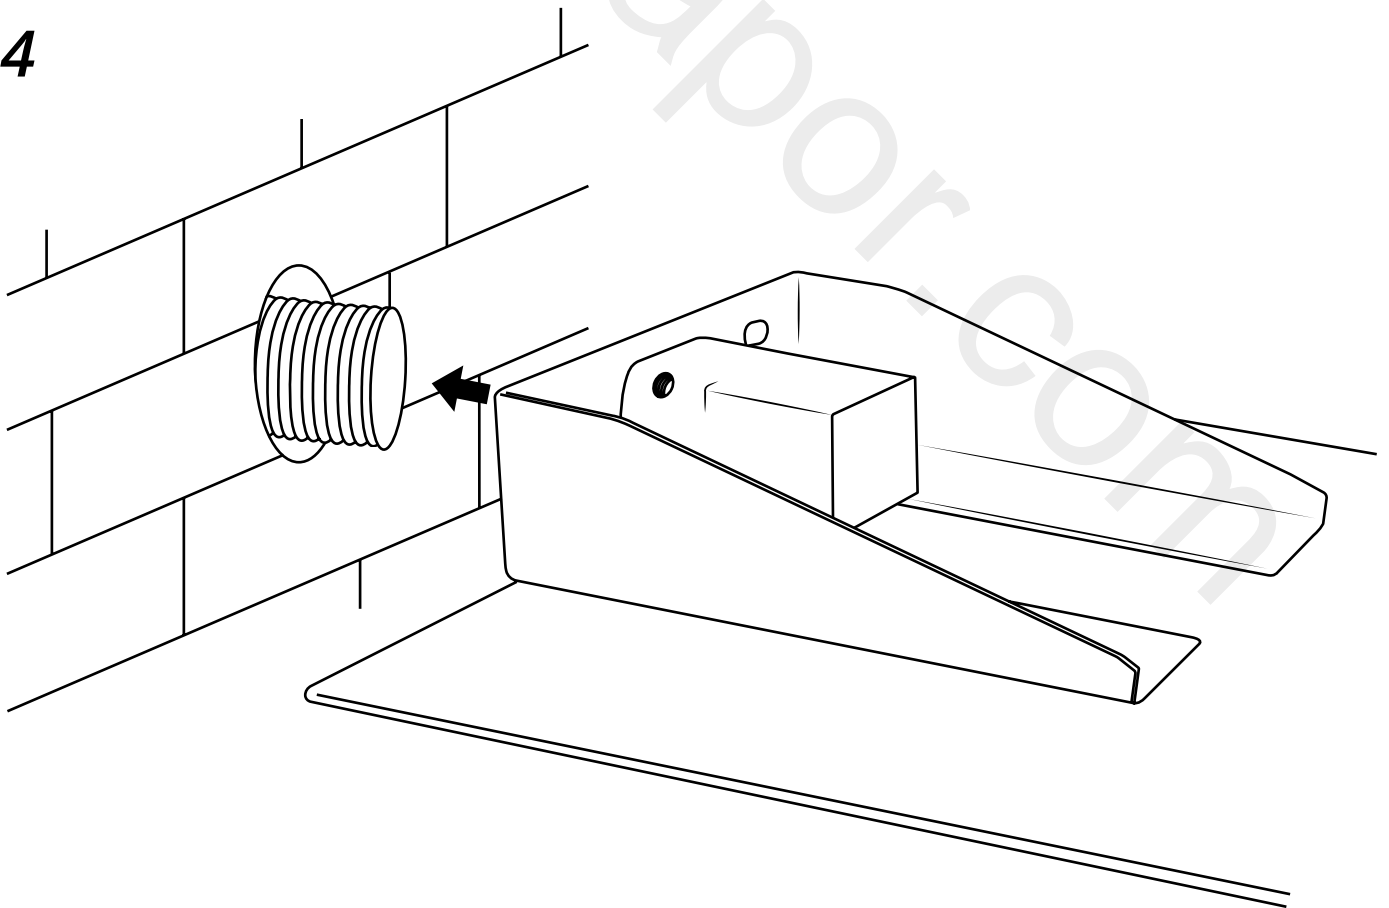

# Milano

Round Concealed Shower Head

Installation Guide

# Installation

---

*Tools required for installing:*

**Parts included:**

1

2

3

4