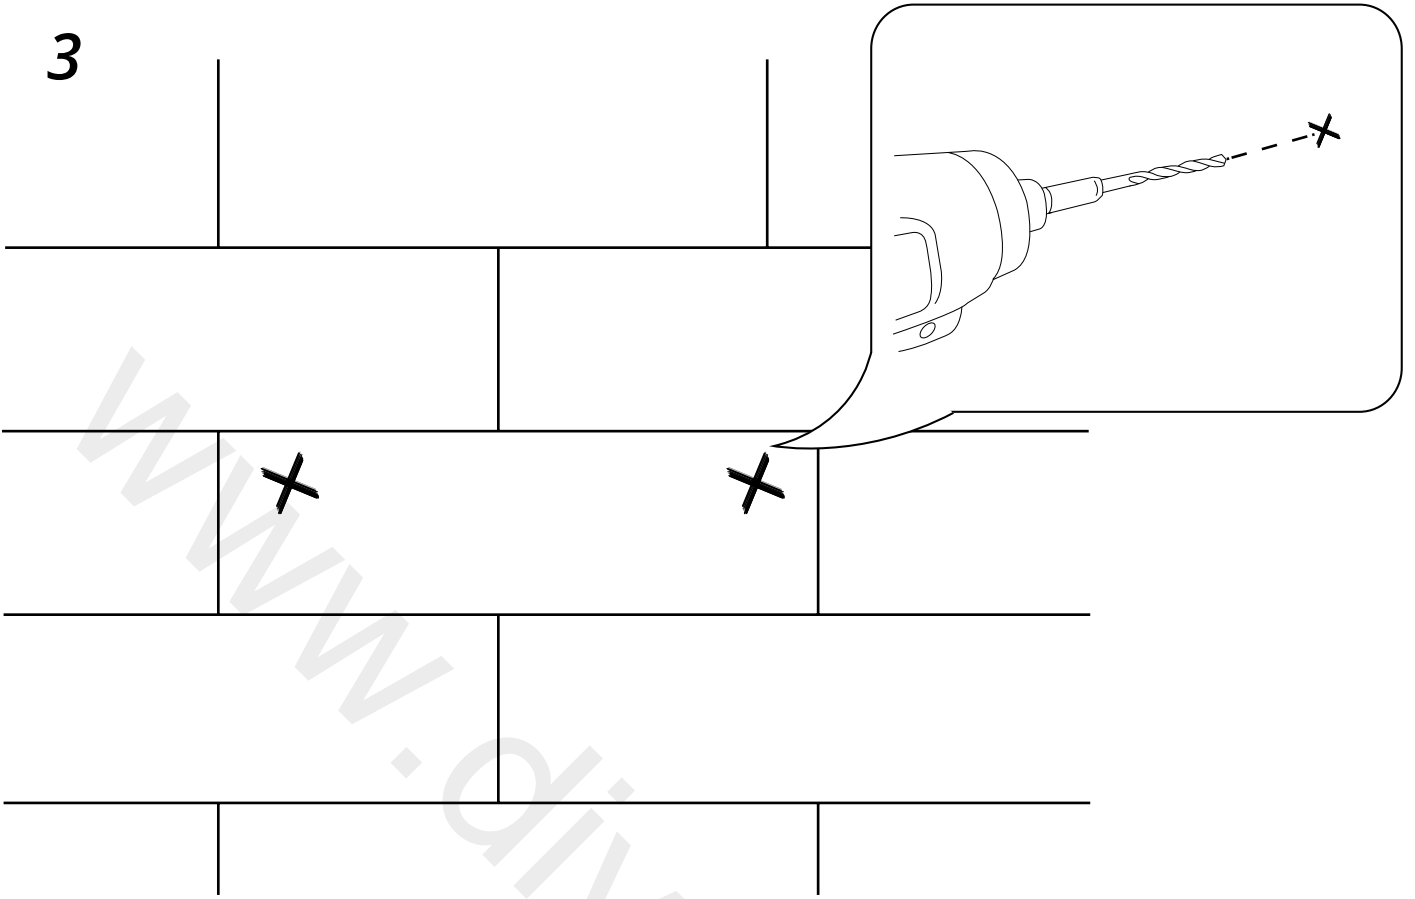

# Milano

Round Concealed Shower Head

Installation Guide

# Installation

---

*Tools required for installing:*

**Parts included:**

1

2

3

4