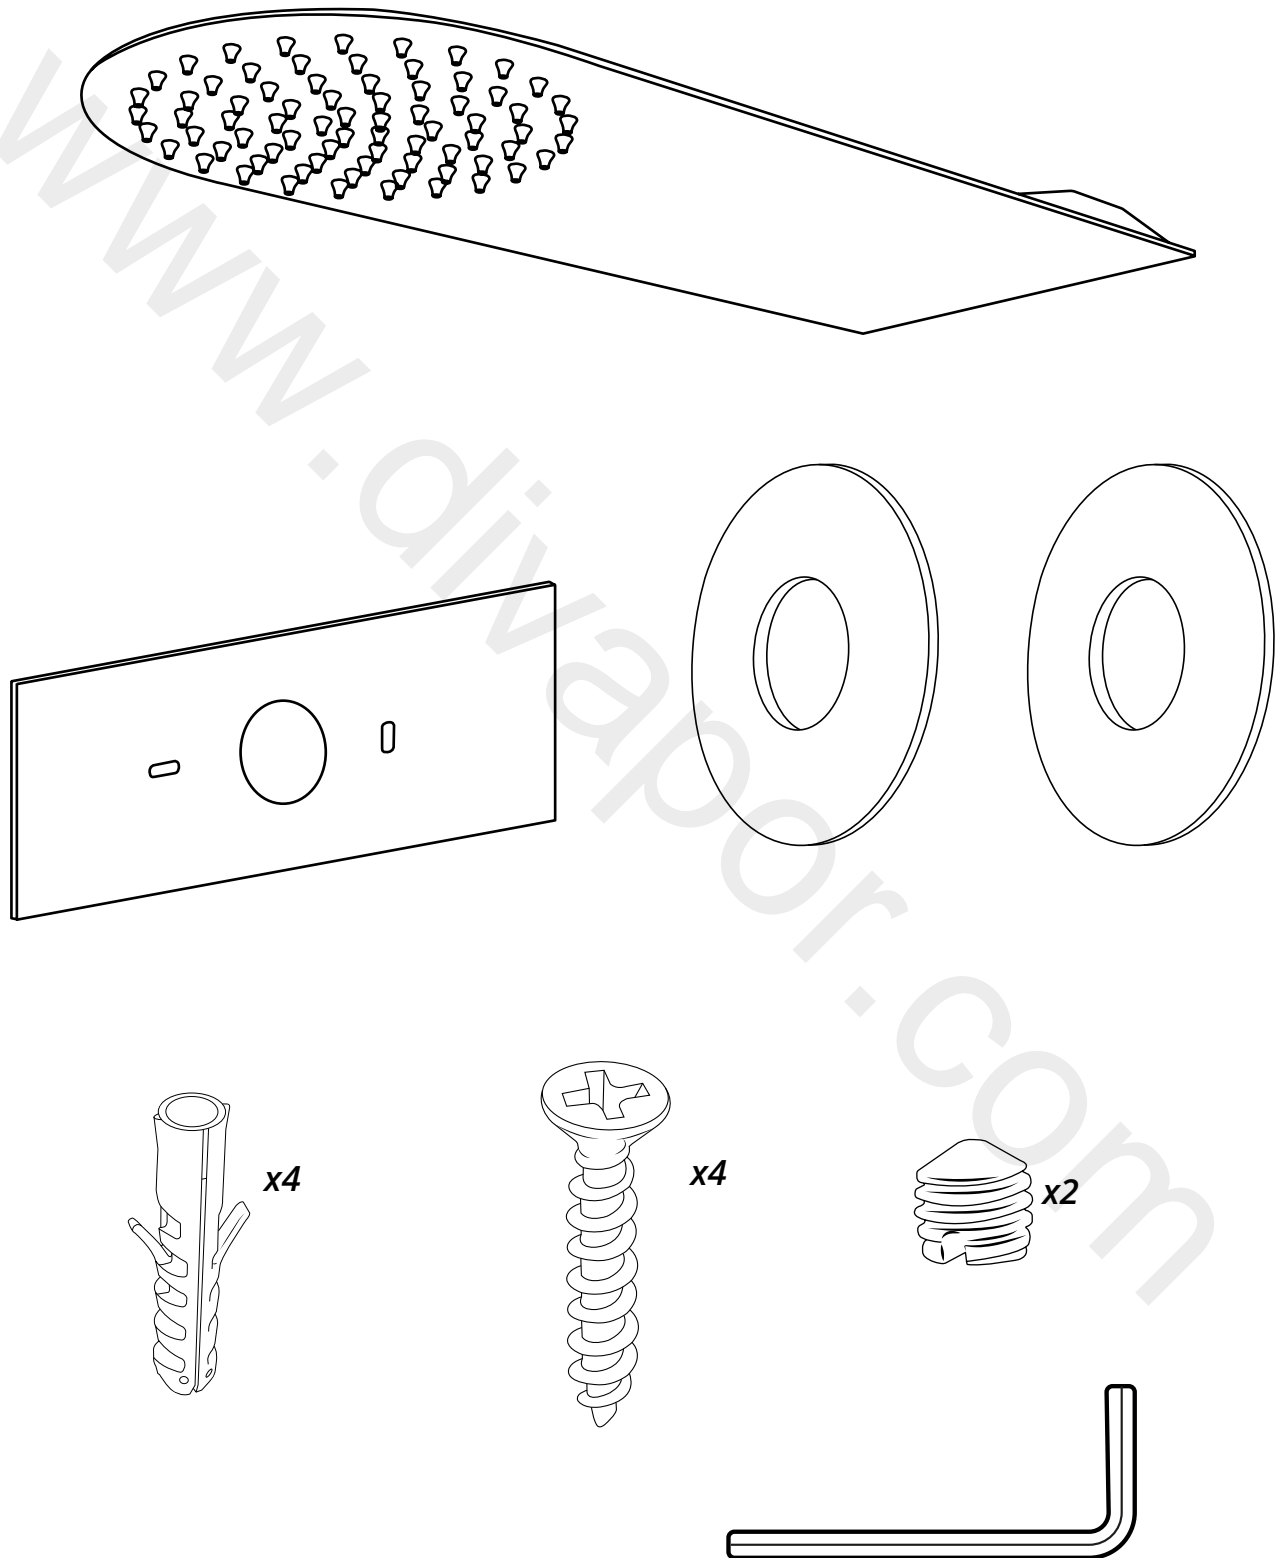

# Milano

Round Concealed Shower Head

Installation Guide

# Installation

---

*Tools required for installing:*

**Parts included:**

1

2

3

4