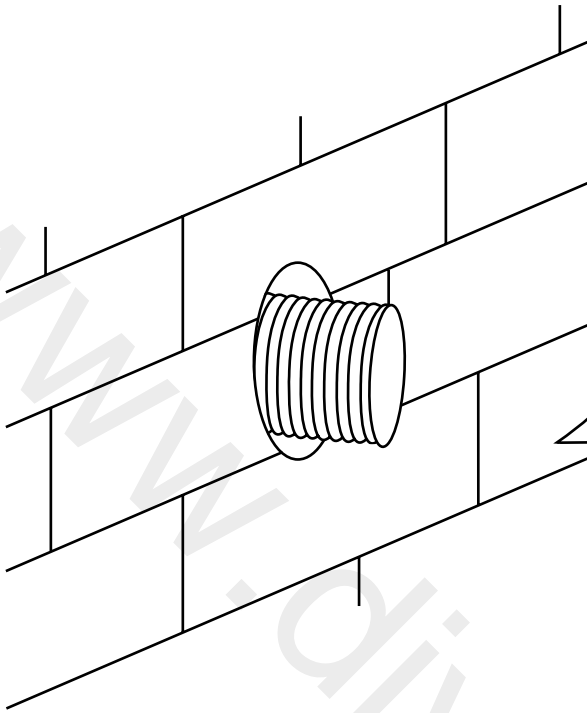

# Milano

Round Concealed Shower Head

Installation Guide

# Installation

---

*Tools required for installing:*

**Parts included:**

1

2

3

4