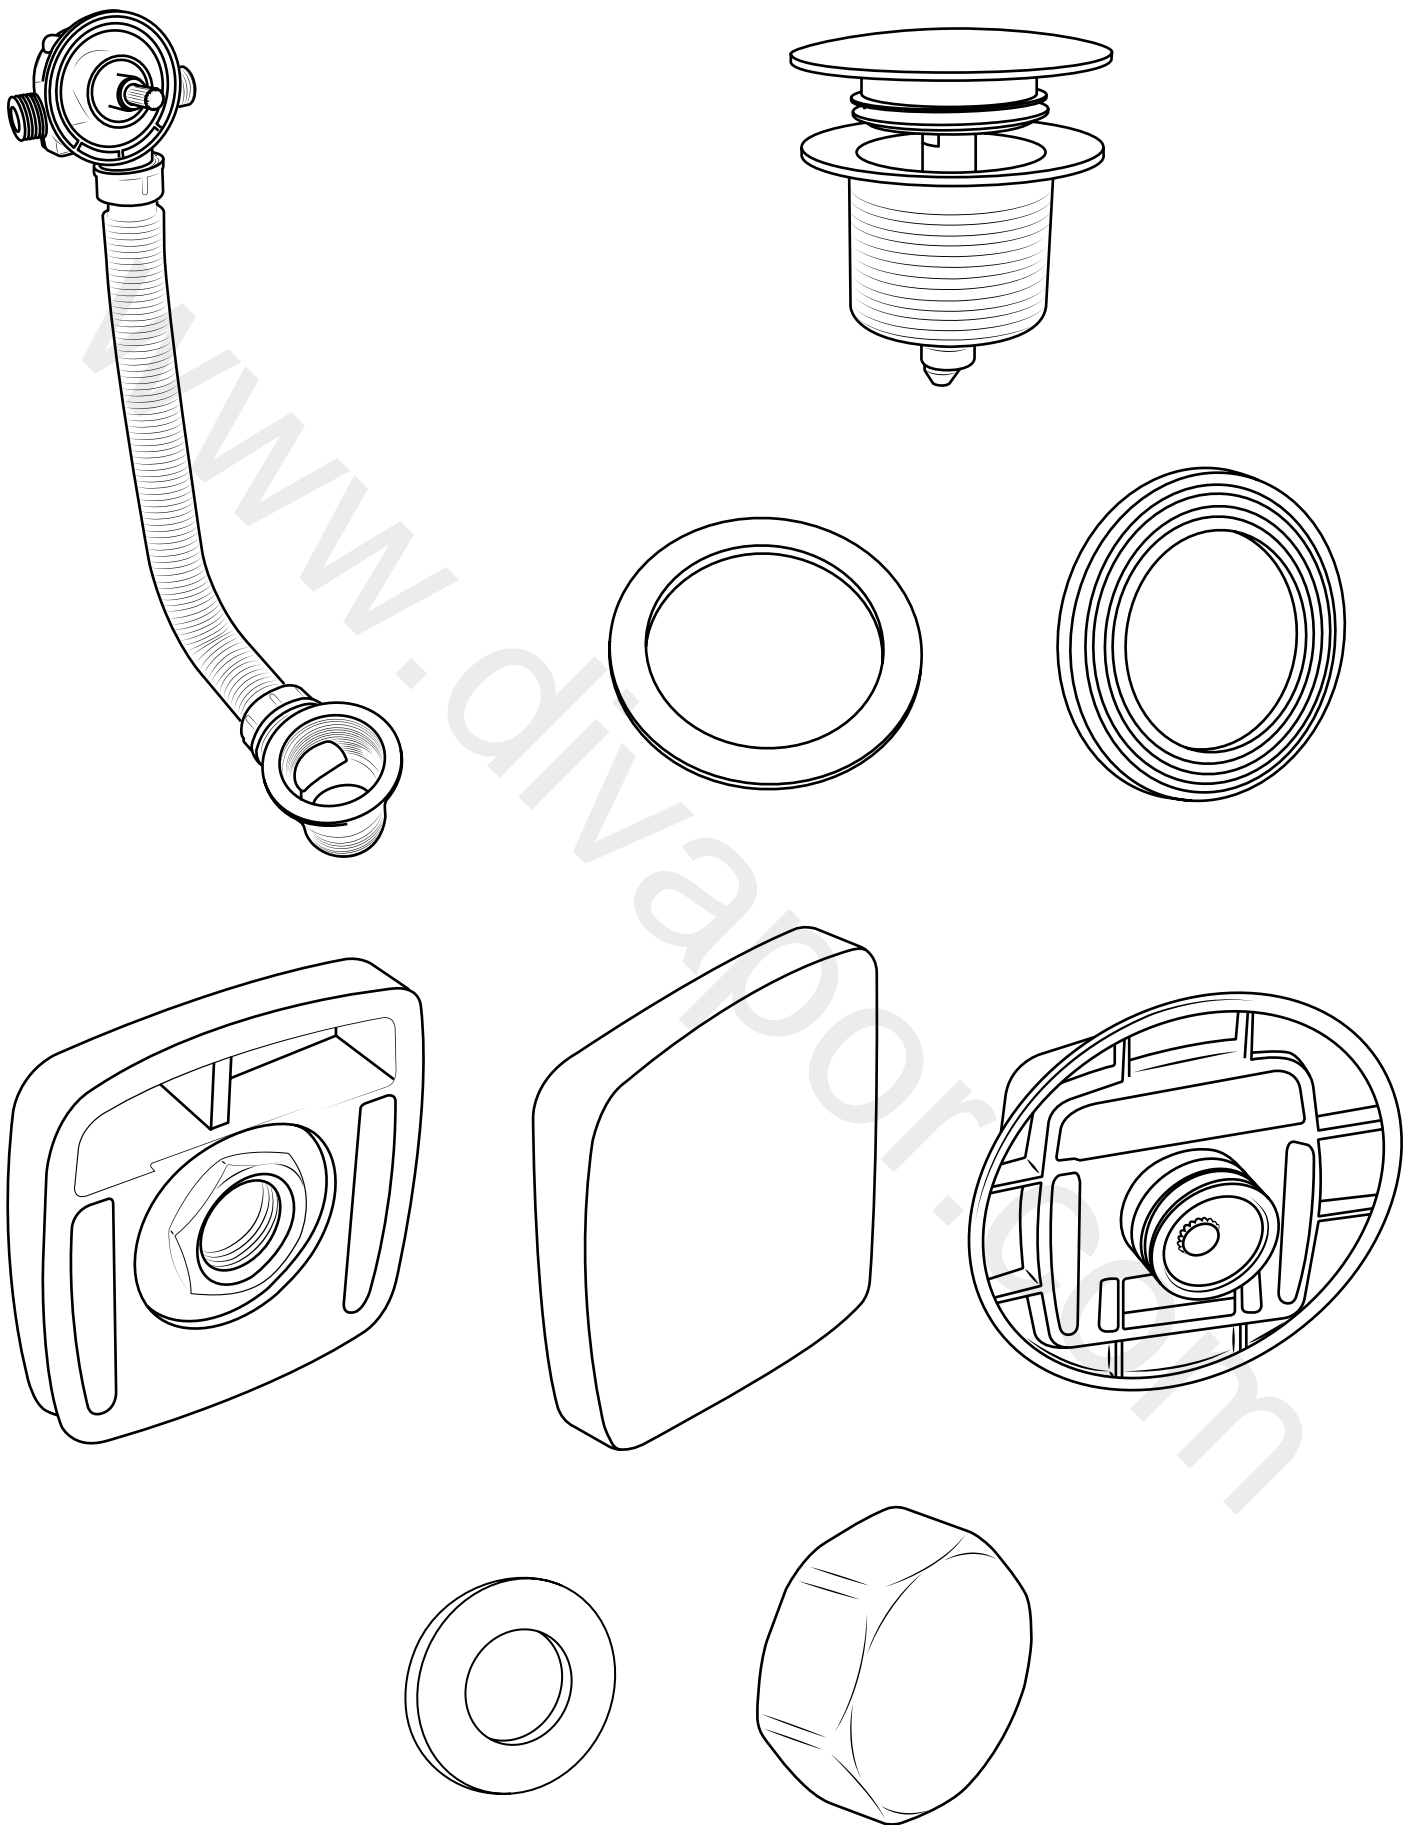

Milano

Overflow Bath Filler

ⓘ Style may vary

Installation Guide

Installation

Tools required for installing:

www.divapor.com

Parts included:

1

2

3

4

5

6

7

8