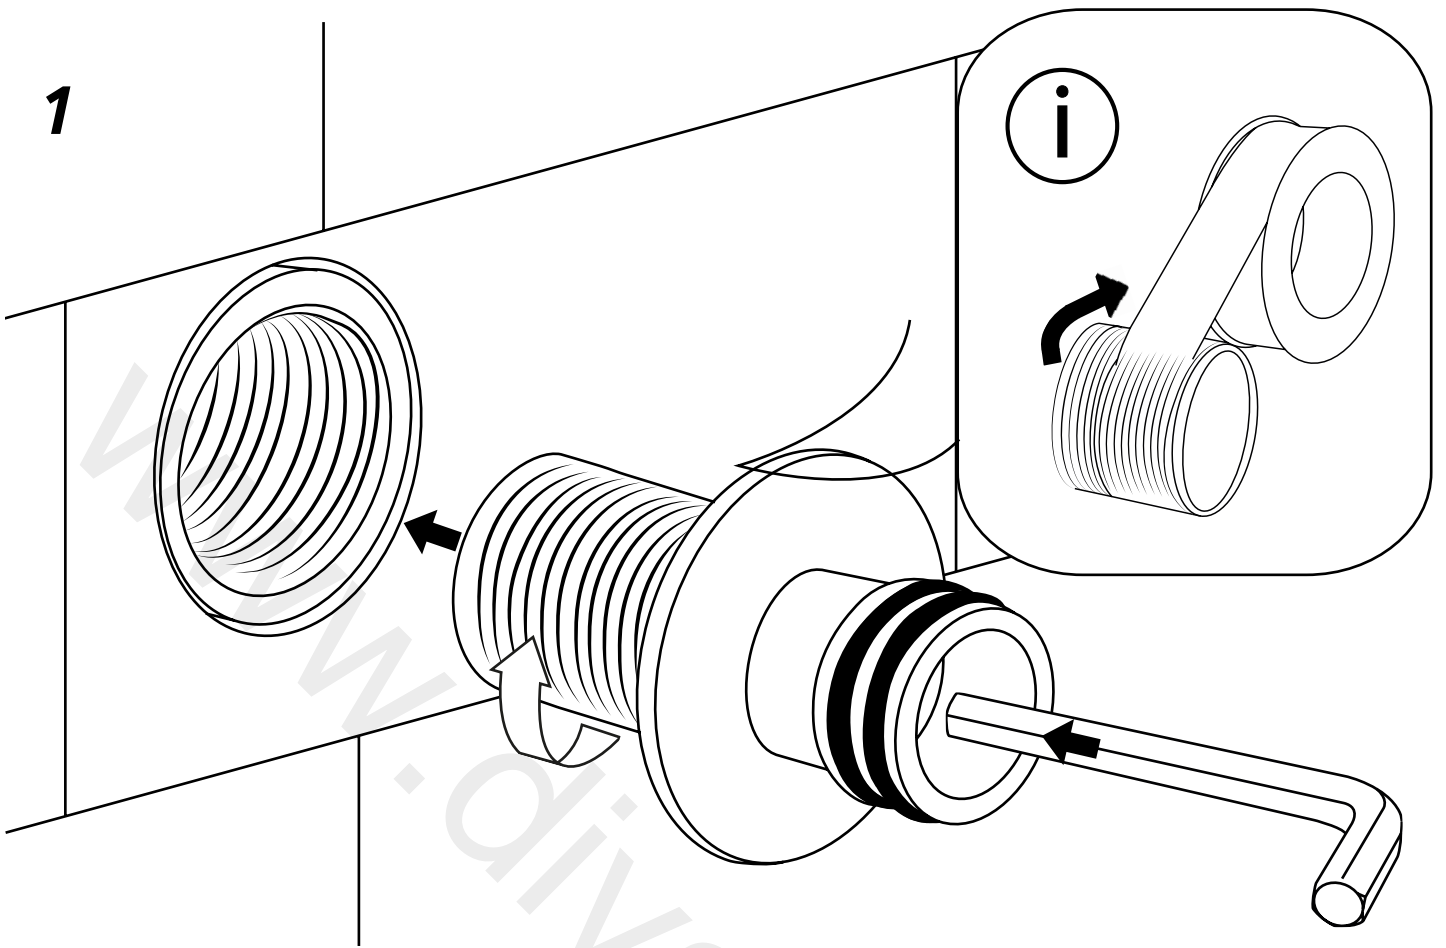

Milano

Wall Spout

① Style may vary

Installation Guide

Installation

Tools required for installing:

Parts included:

3