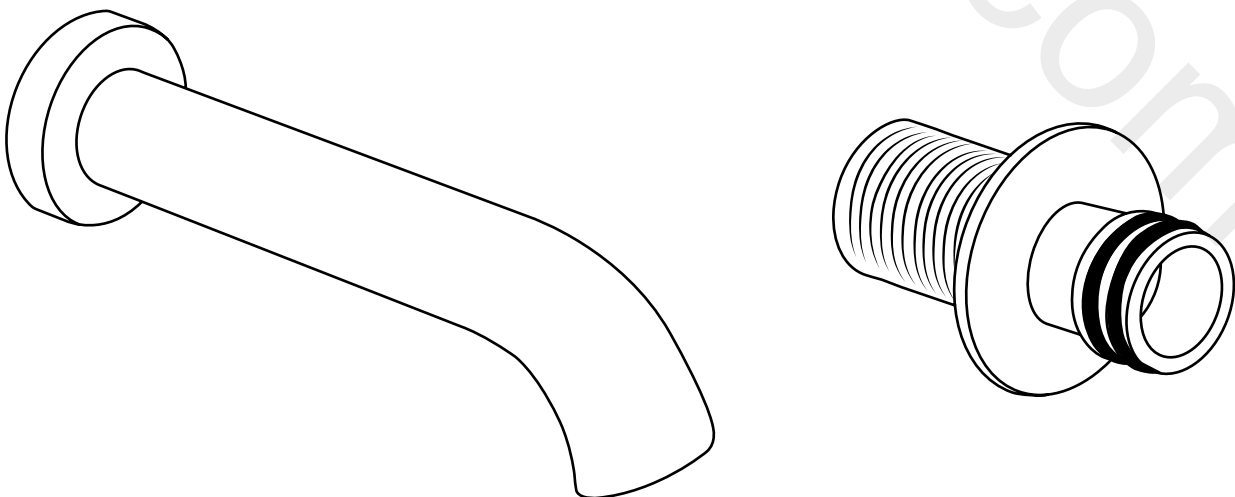

Milano

Wall Spout

① Style may vary

Installation Guide

Installation

Tools required for installing:

Parts included:

3