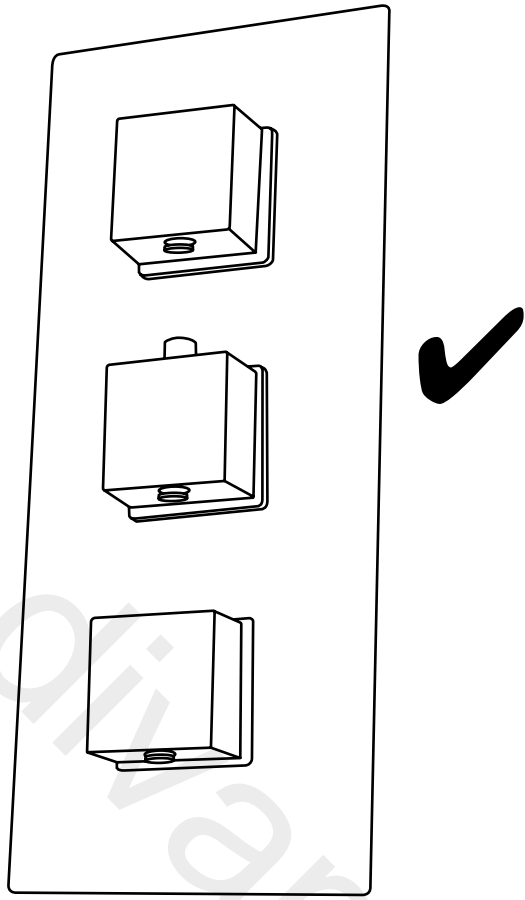

Milano

Shower Valve

Installation Guide

Installation

Tools required for installing:

Parts included:

1

2

3

4

5

6

7

8

Installation Example

If you require any additional information or have any issues with this product please refer to the website.