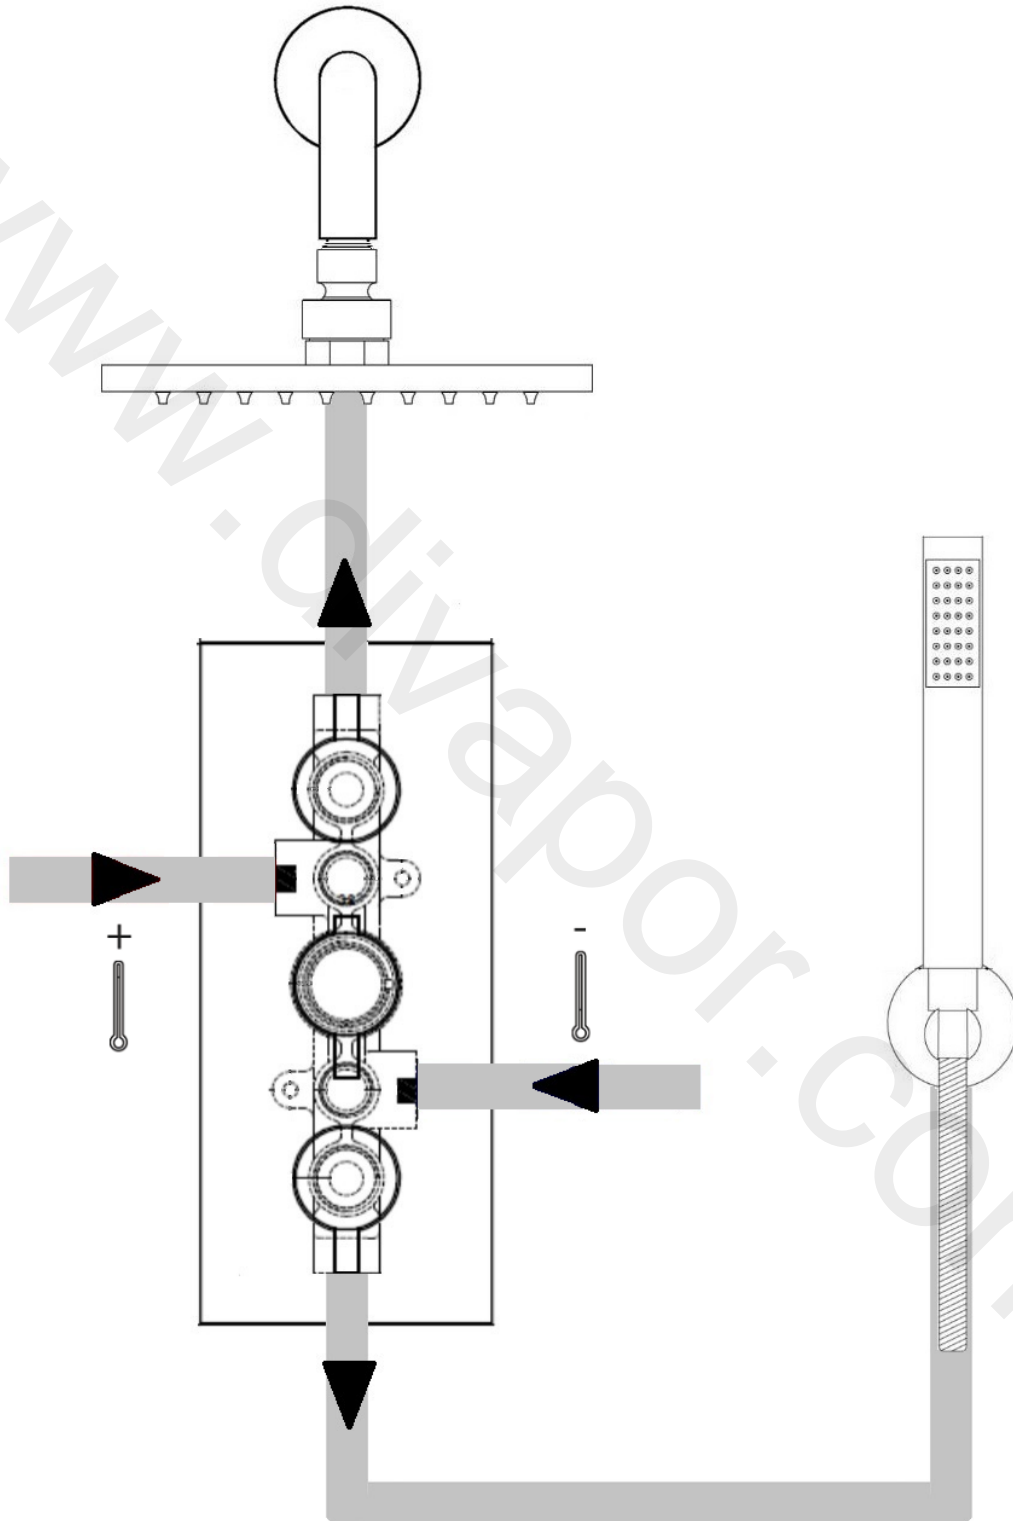

Milano

Shower Valve

Installation Guide

Installation

Tools required for installing:

Parts included:

1

2

3

4

5

6

7

8

Installation Example

If you require any additional information or have any issues with this product please refer to the website.