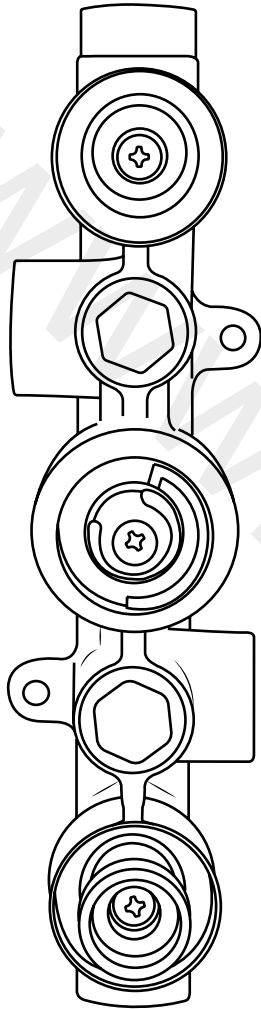

Milano

Shower Valve

Installation Guide

Installation

Tools required for installing:

Parts included:

1

2