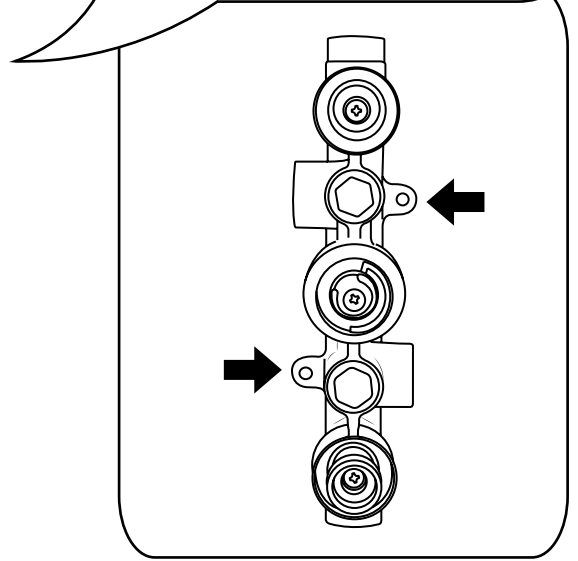

Milano

Shower Valve

Installation Guide

Installation

Tools required for installing:

Parts included:

1

2