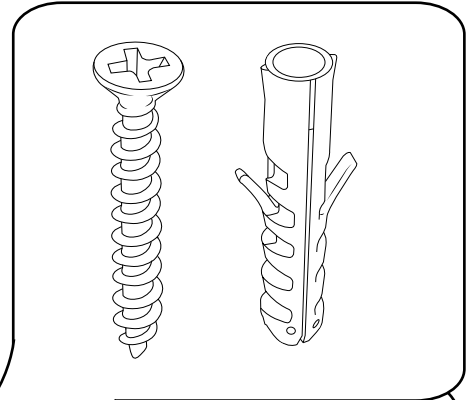

Milano

Shower Valve

Installation Guide

Installation

Tools required for installing:

Parts included:

1

2