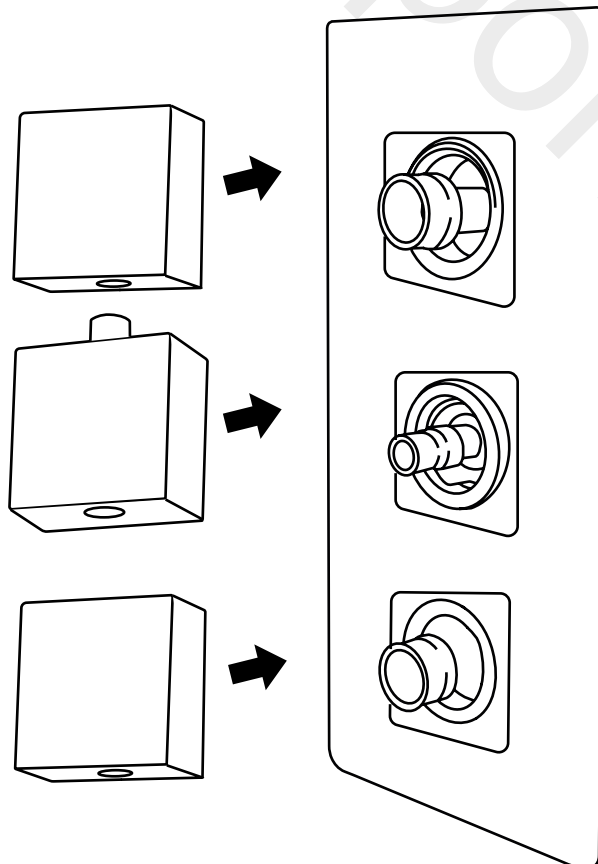

Milano

Shower Valve

Installation Guide

Installation

Tools required for installing:

Parts included:

1

2

3

4

5

6

7

8

Installation Example

If you require any additional information or have any issues with this product please refer to the website.