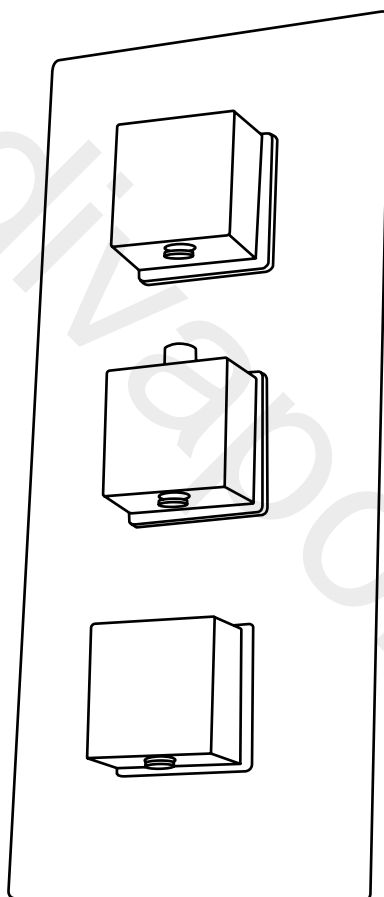

Milano

Shower Valve

Installation Guide

Installation

Tools required for installing:

Parts included:

1

2