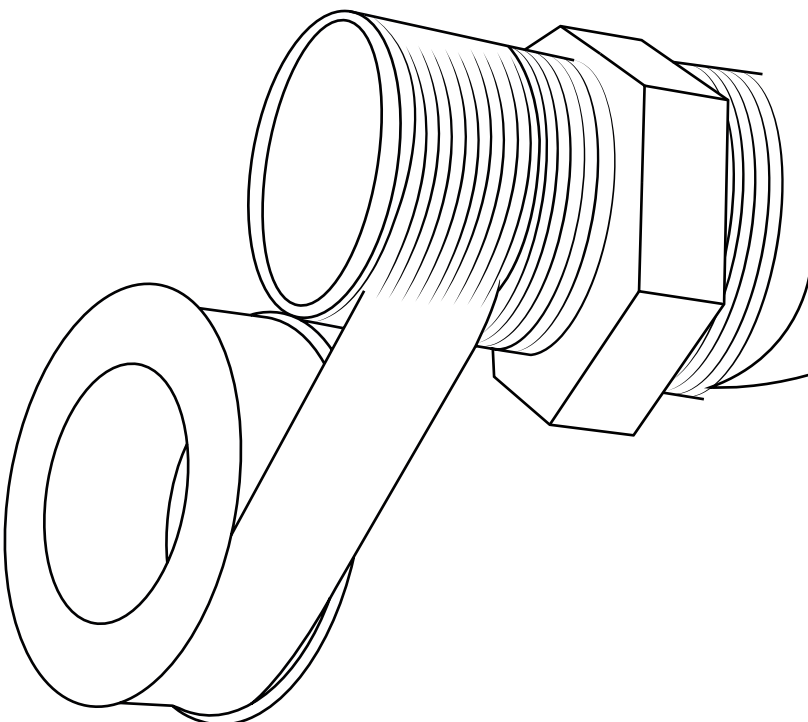

Milano

Shower Valve

Installation Guide

Installation

Tools required for installing:

Parts included:

1

2