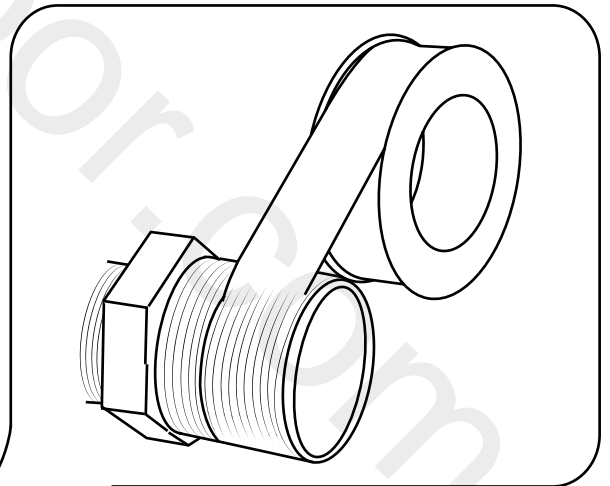

Milano

Shower Valve

Installation Guide

Installation

Tools required for installing:

Parts included:

1

2