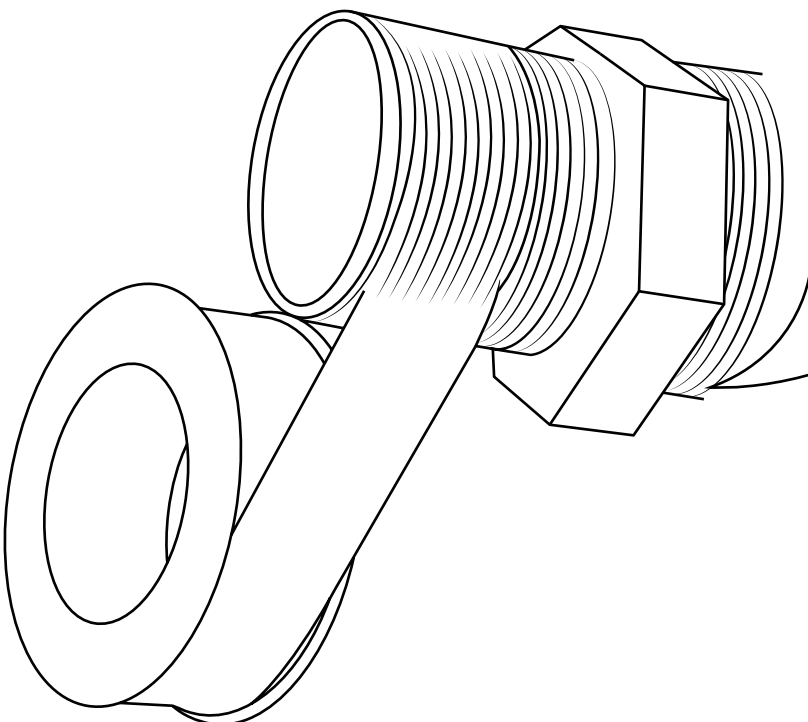

# Milano

Shower Valve

Installation Guide

Style may vary

# Installation

---

*Tools required for installing:*

Parts included:

Style may vary

1

2

3