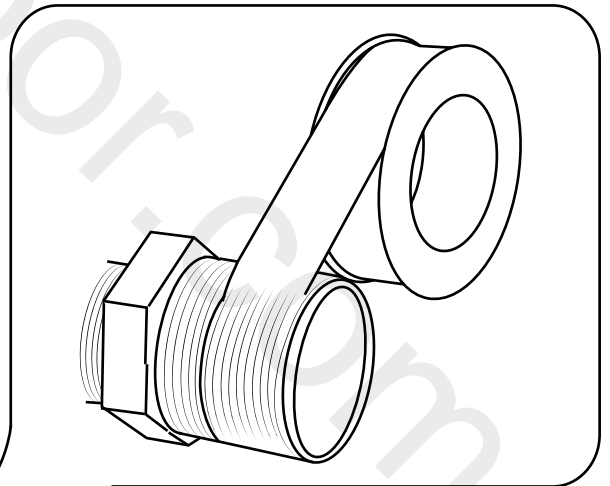

# Milano

Shower Valve

Installation Guide

Style may vary

# Installation

---

*Tools required for installing:*

Parts included:

Style may vary

1

2

3