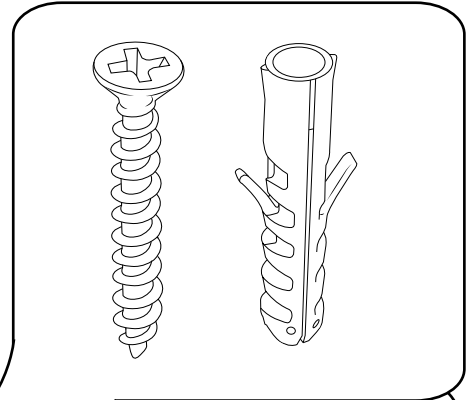

# Milano

Shower Valve

Installation Guide

Style may vary

# Installation

---

*Tools required for installing:*

Parts included:

Style may vary

1

2

3