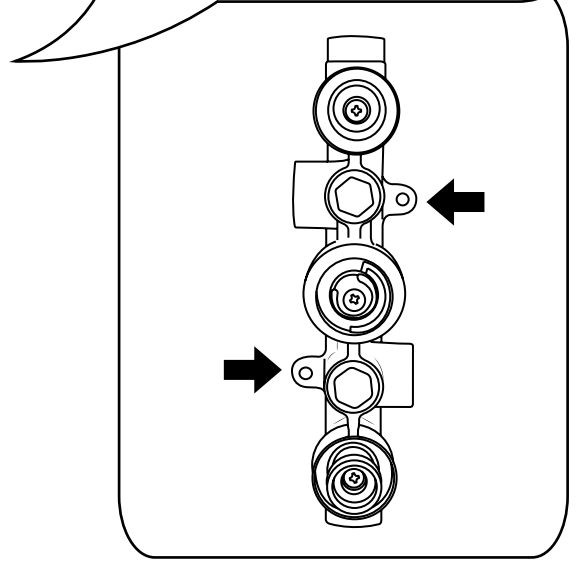

# Milano

Shower Valve

Installation Guide

Style may vary

# Installation

---

*Tools required for installing:*

Parts included:

Style may vary

1

2

3