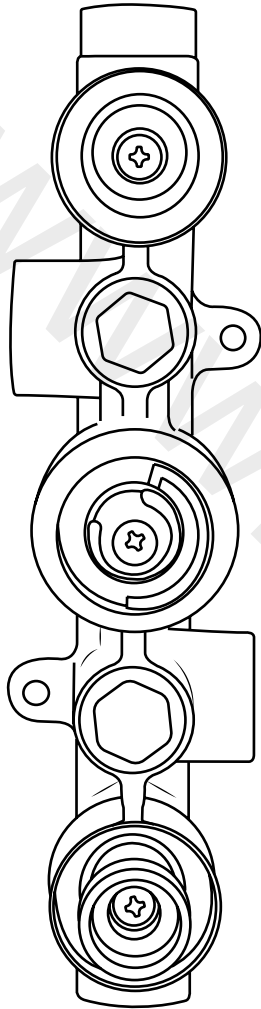

# Milano

Shower Valve

Installation Guide

Style may vary

# Installation

---

*Tools required for installing:*

Parts included:

Style may vary

1

2

3