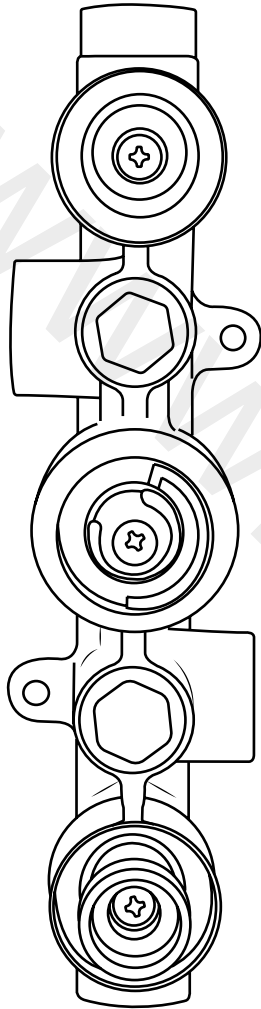

Milano

Shower Valve

Installation Guide

Style may vary

Installation

Tools required for installing:

Parts included:

Style may vary