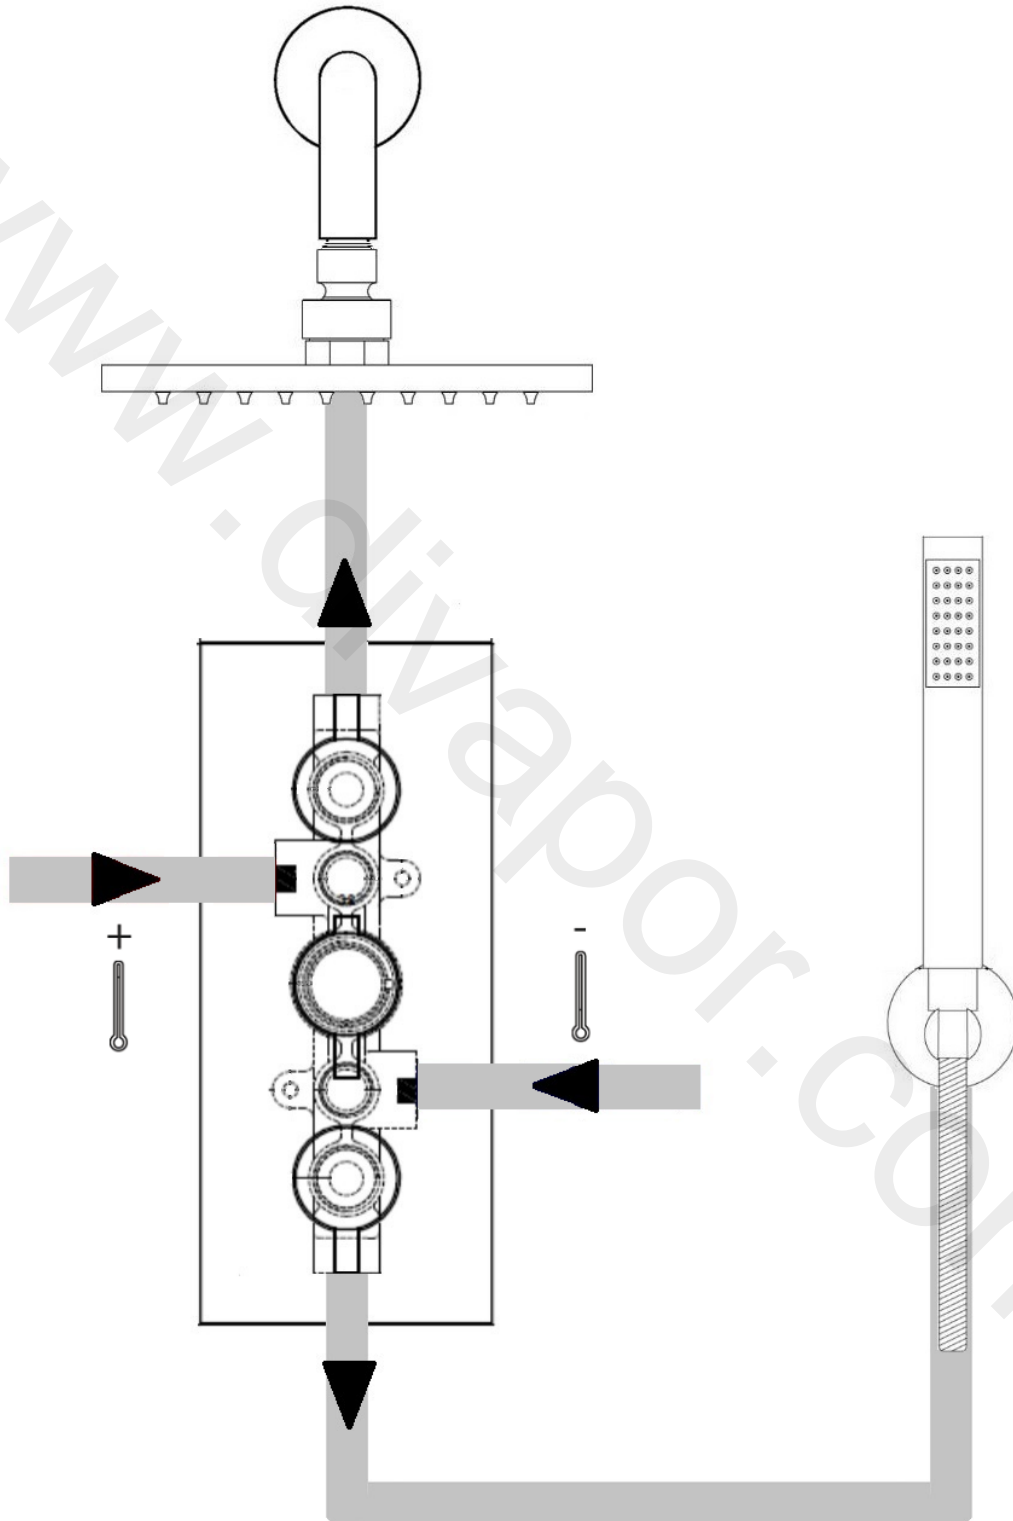

Installation Example

If you require any additional information or have any issues with this product please refer to the website.