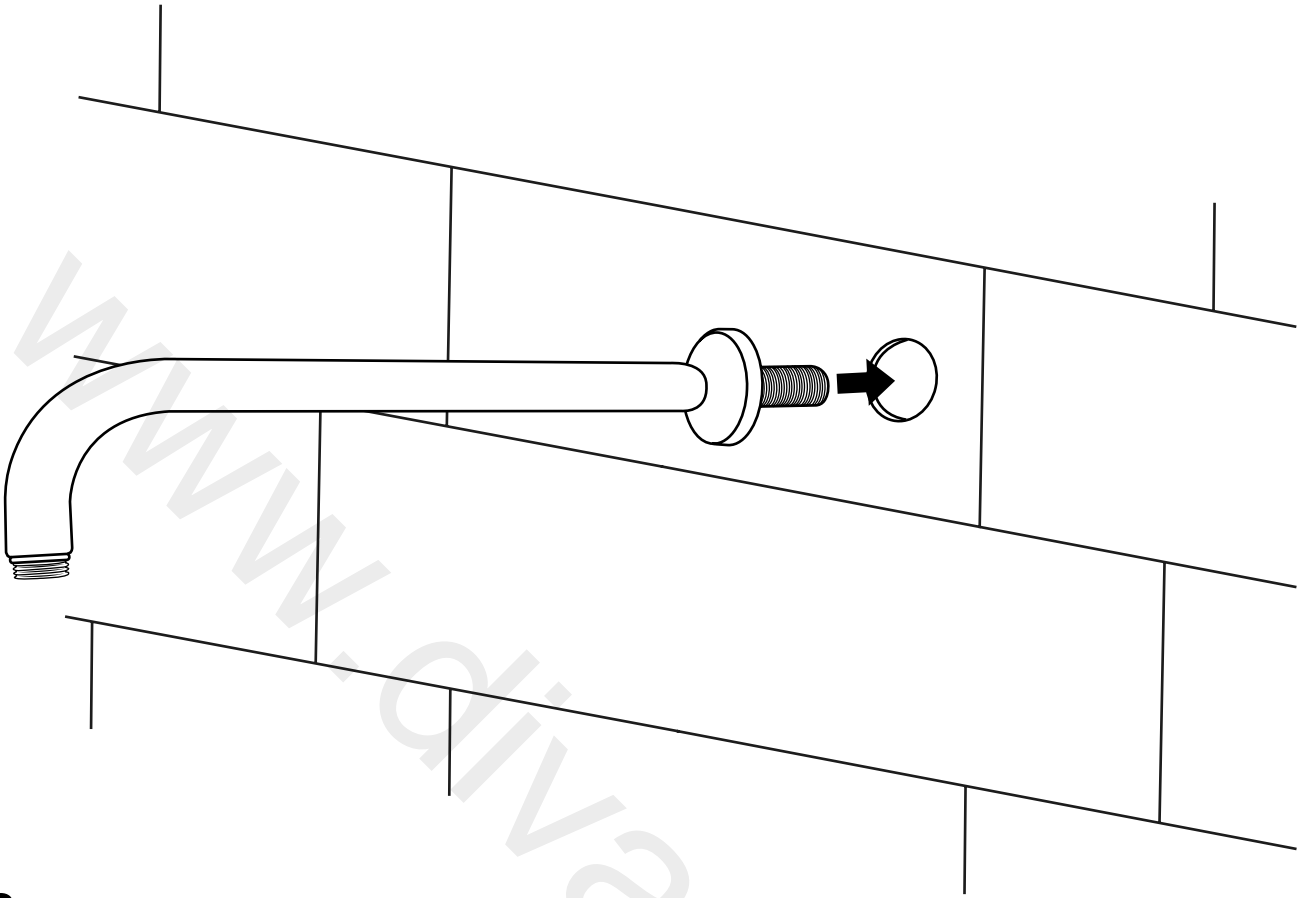

Milano

Wall Mounted Shower Arm

Installation Guide

Installation

Tools required for installing:

Parts included:

1

2