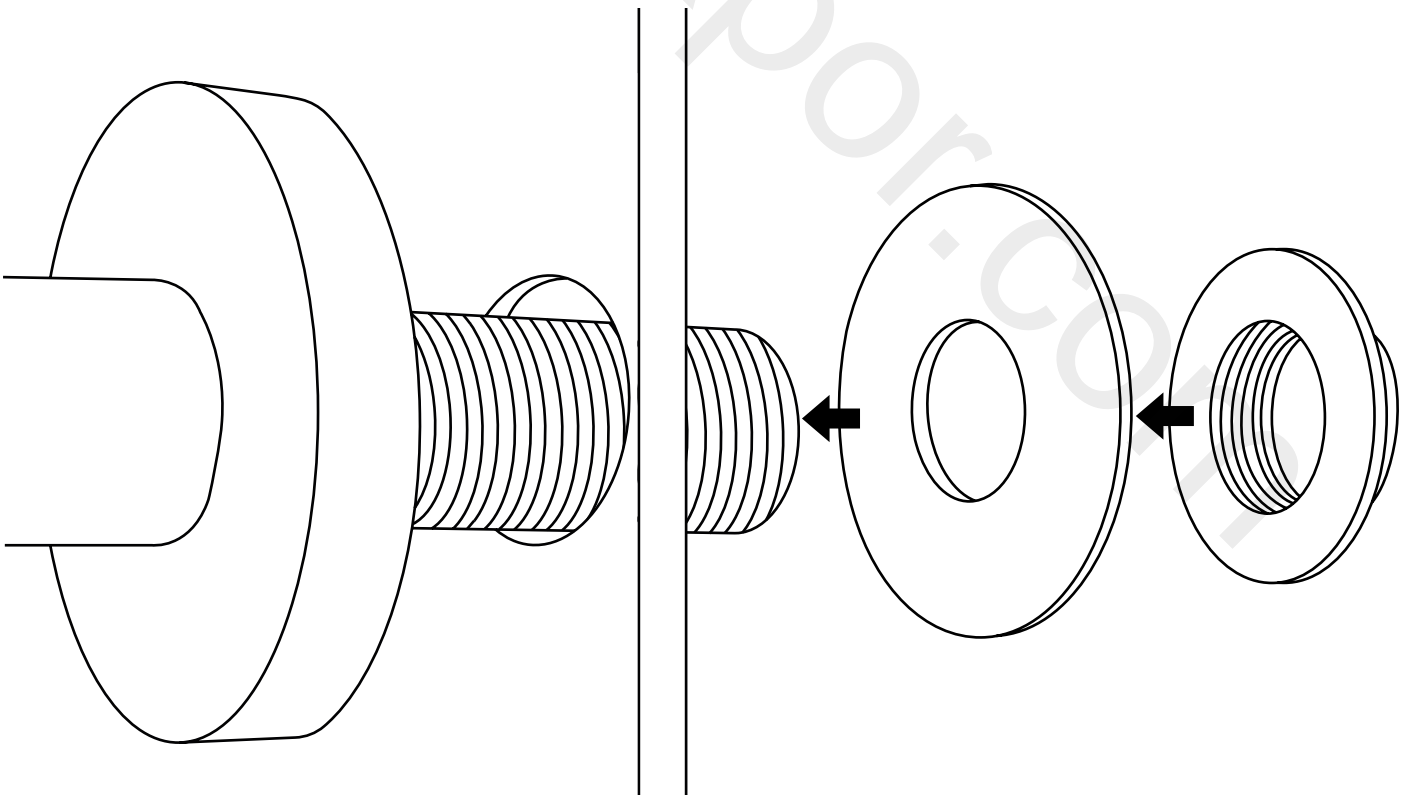

Milano

Wall Mounted Shower Arm

Installation Guide

Installation

Tools required for installing:

Parts included:

1

2