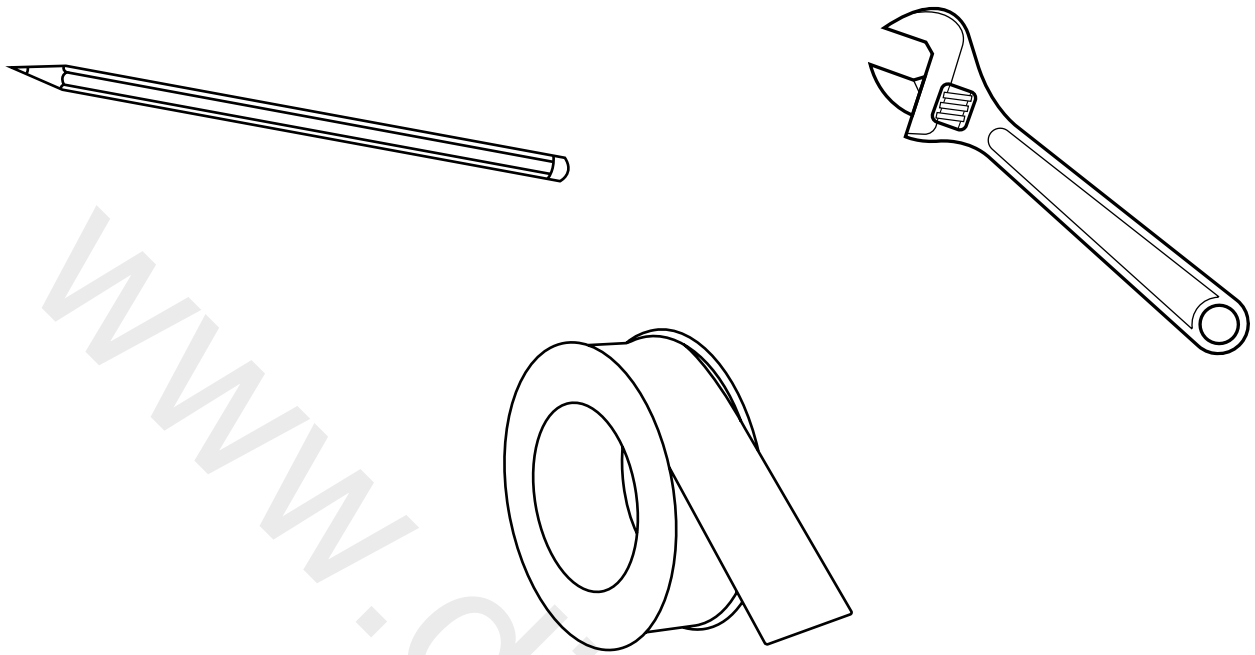

Milano

Wall Mounted Shower Arm

Installation Guide

Installation

Tools required for installing:

Parts included:

1

2