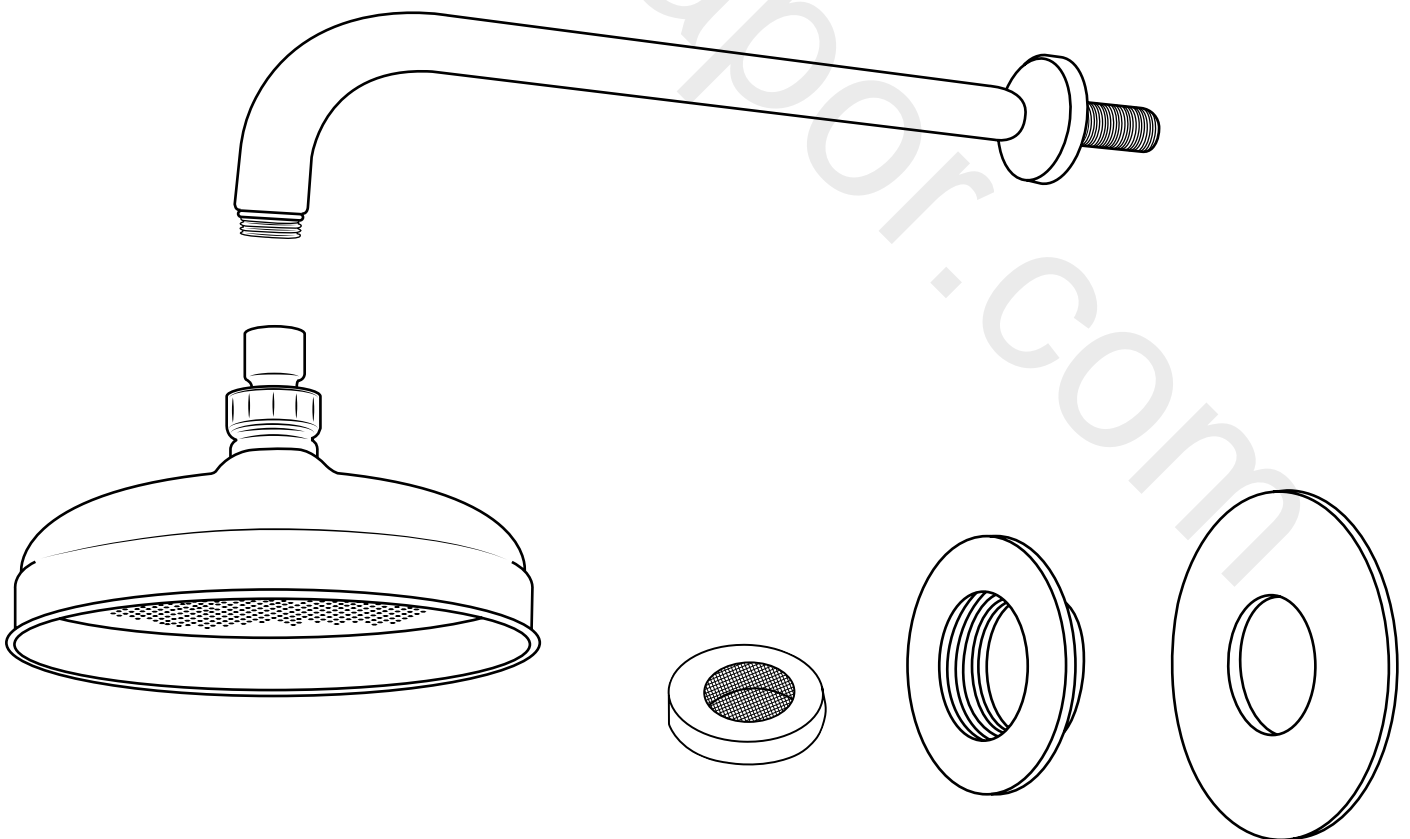

Milano

Wall Mounted Shower Arm

Installation Guide

Installation

Tools required for installing:

Parts included:

1

2