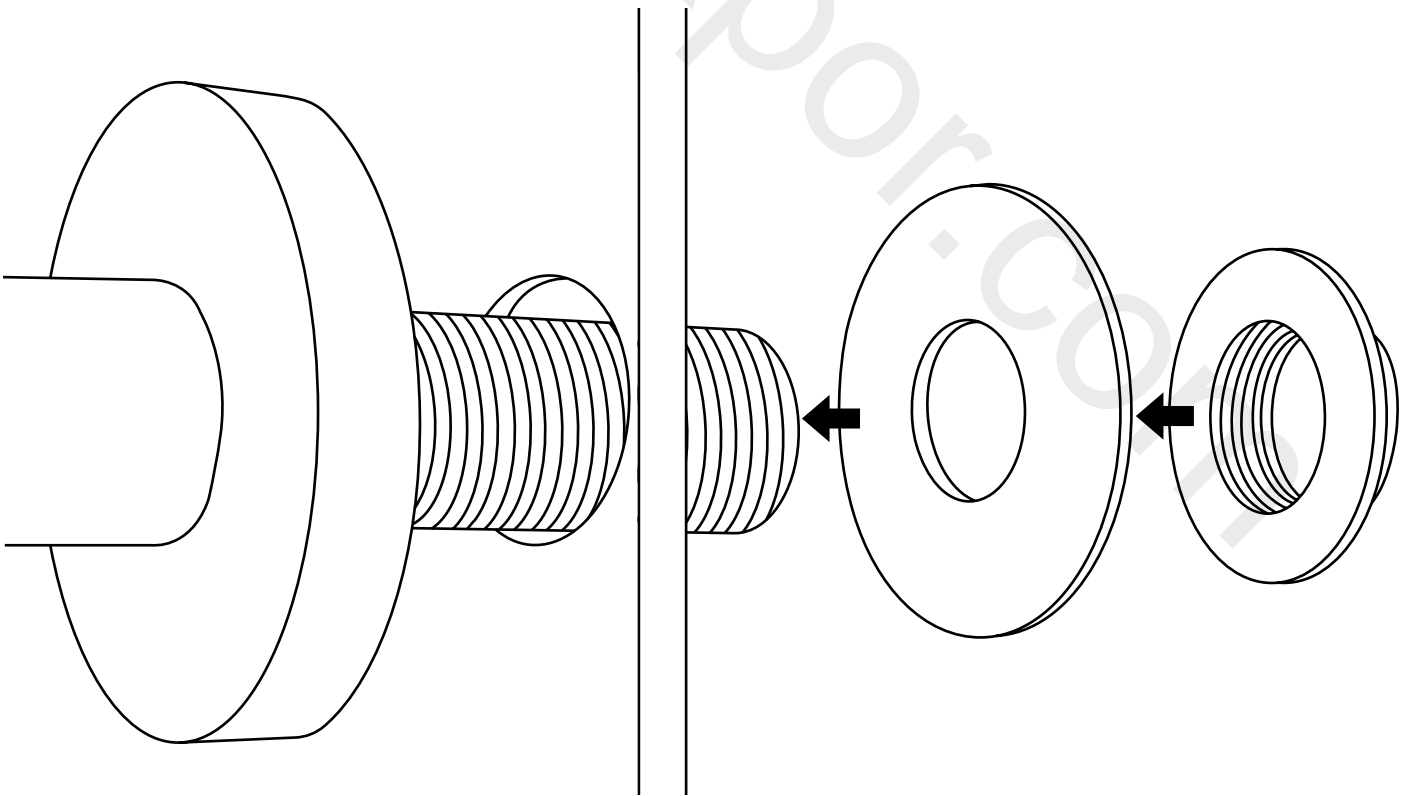

Milano

Wall Mounted Shower Arm

Installation Guide

Installation

Tools required for installing:

Parts included:

1

2