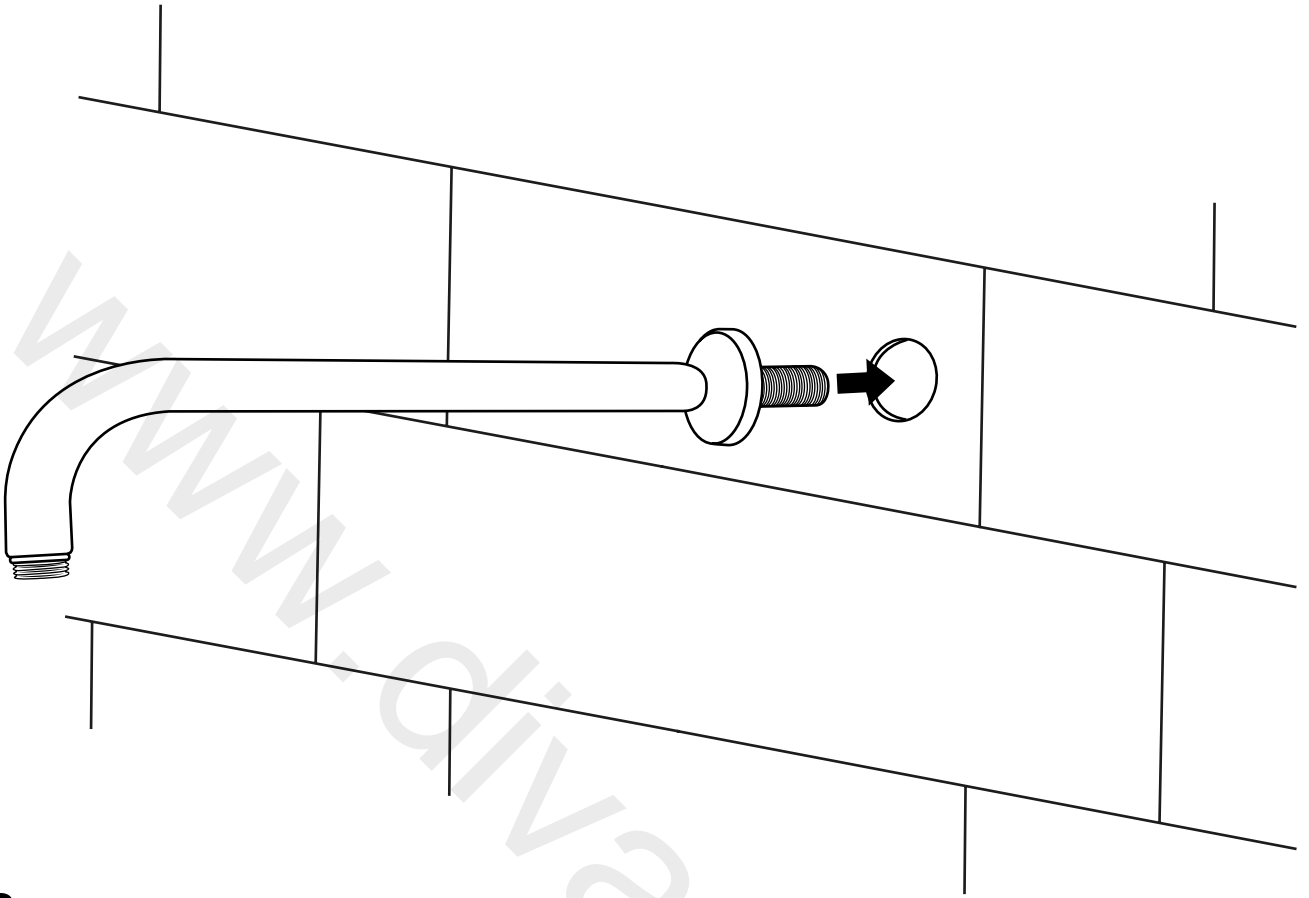

Milano

Wall Mounted Shower Arm

Installation Guide

Installation

Tools required for installing:

Parts included:

1

2