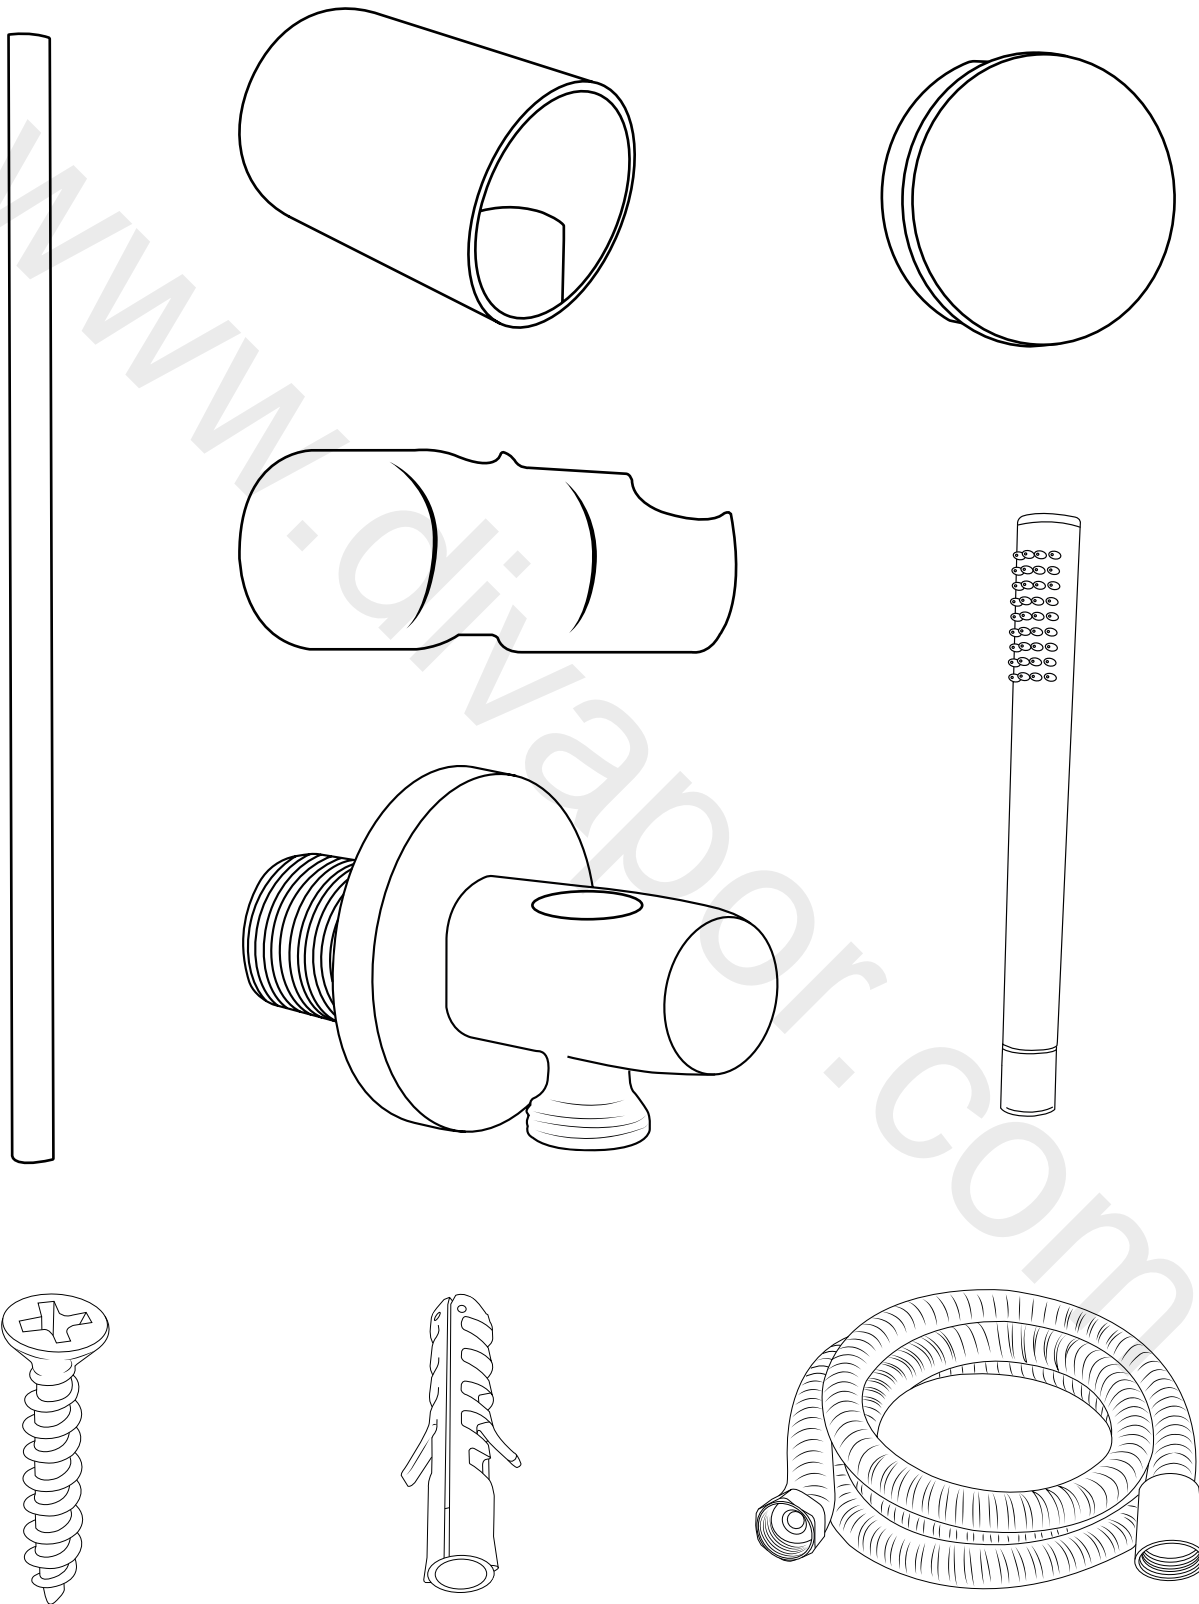

Milano

Slide Rail

 Style may vary

Installation Guide

Installation

Tools required for installing:

Parts included:

 Style may vary

1

2

3

4

5

6

7

8