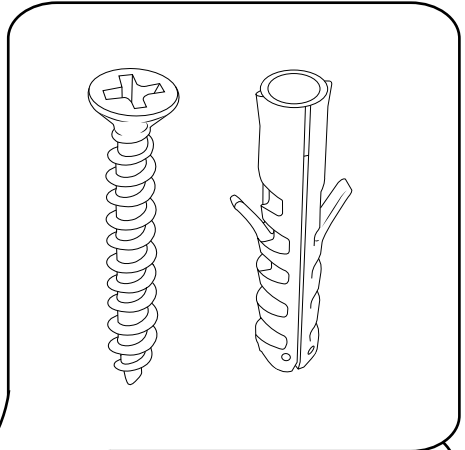

Milano

Shower Valve

Installation Guide

Installation

Tools required for installing:

Parts included:

1

2