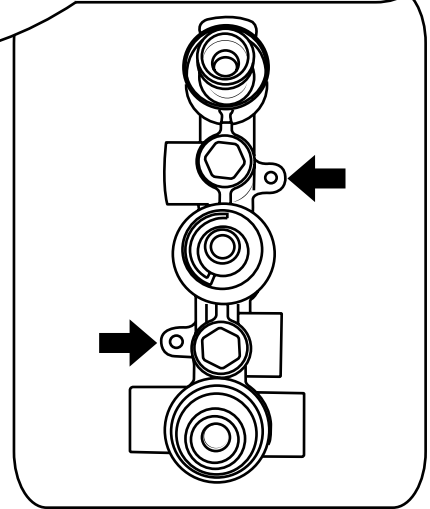

Milano

Shower Valve

Installation Guide

Installation

Tools required for installing:

Parts included:

1

2