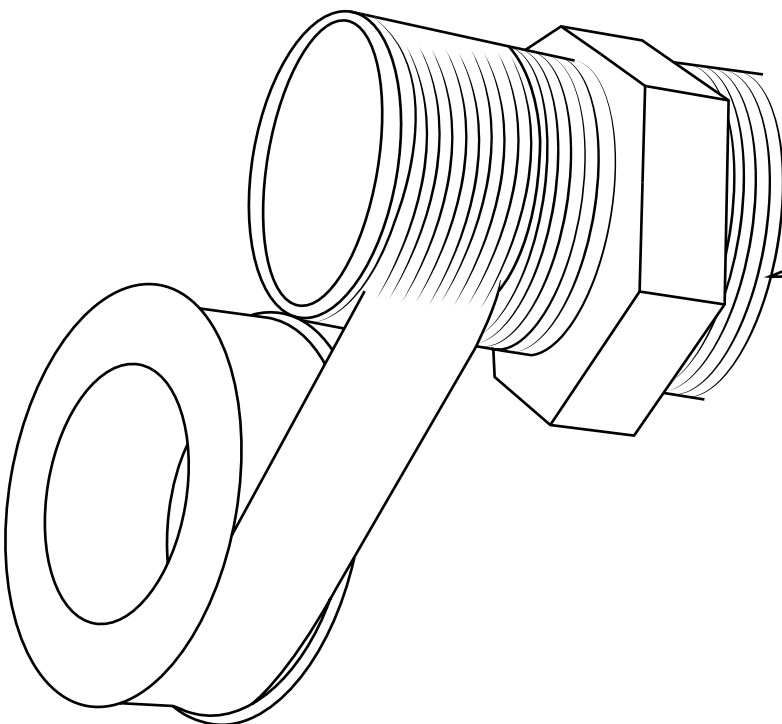

Milano

Shower Valve

Installation Guide

Installation

Tools required for installing:

Parts included:

1

2