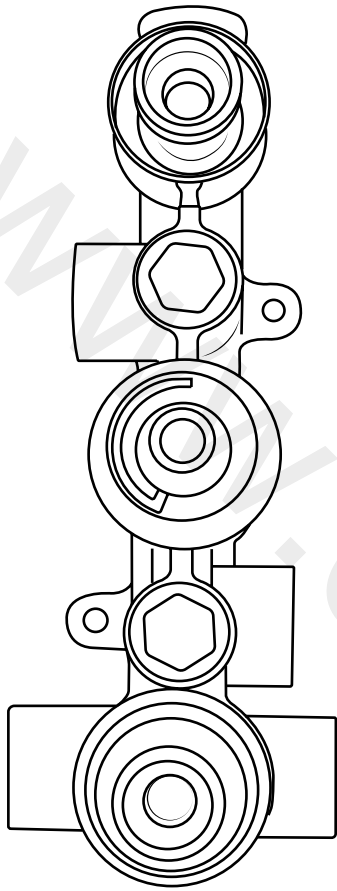

Milano

Shower Valve

Installation Guide

Installation

Tools required for installing:

Parts included:

1

2