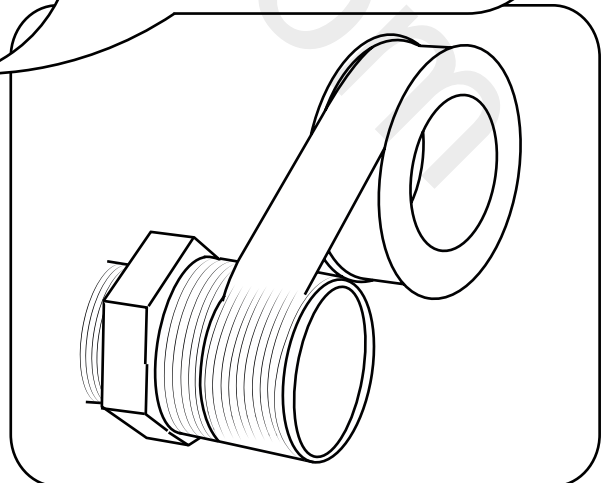

i Not included