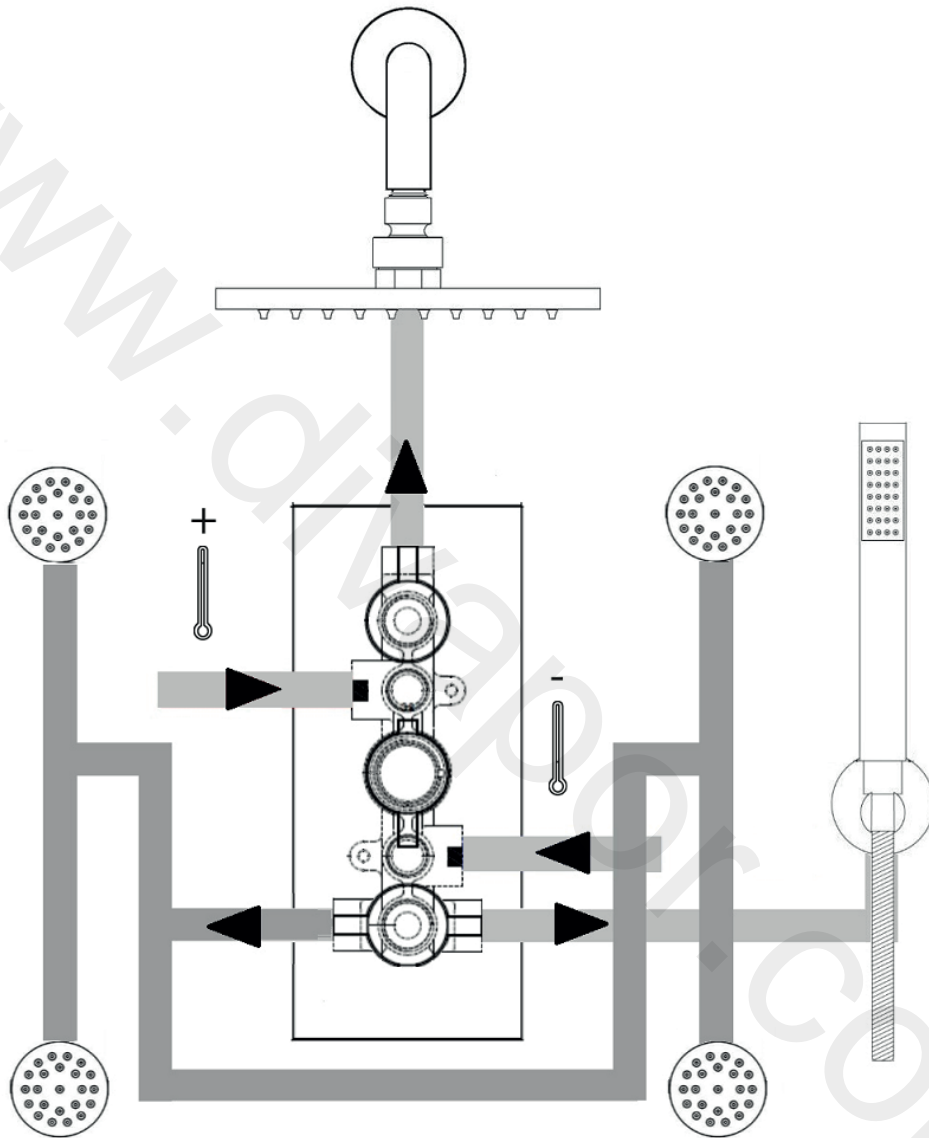

Milano

Shower Valve

Installation Guide

Installation

Tools required for installing:

Parts included:

1

2

i Not included

3

4

5

6

7

8

Installation Example