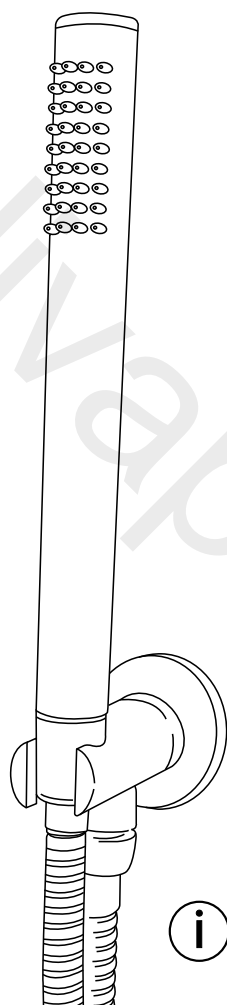

Milano

Hand Shower with Outlet Elbow

i Style may vary

Installation Guide

Installation

Tools required for installing:

Parts included:

 Style may vary

1

2

5

6