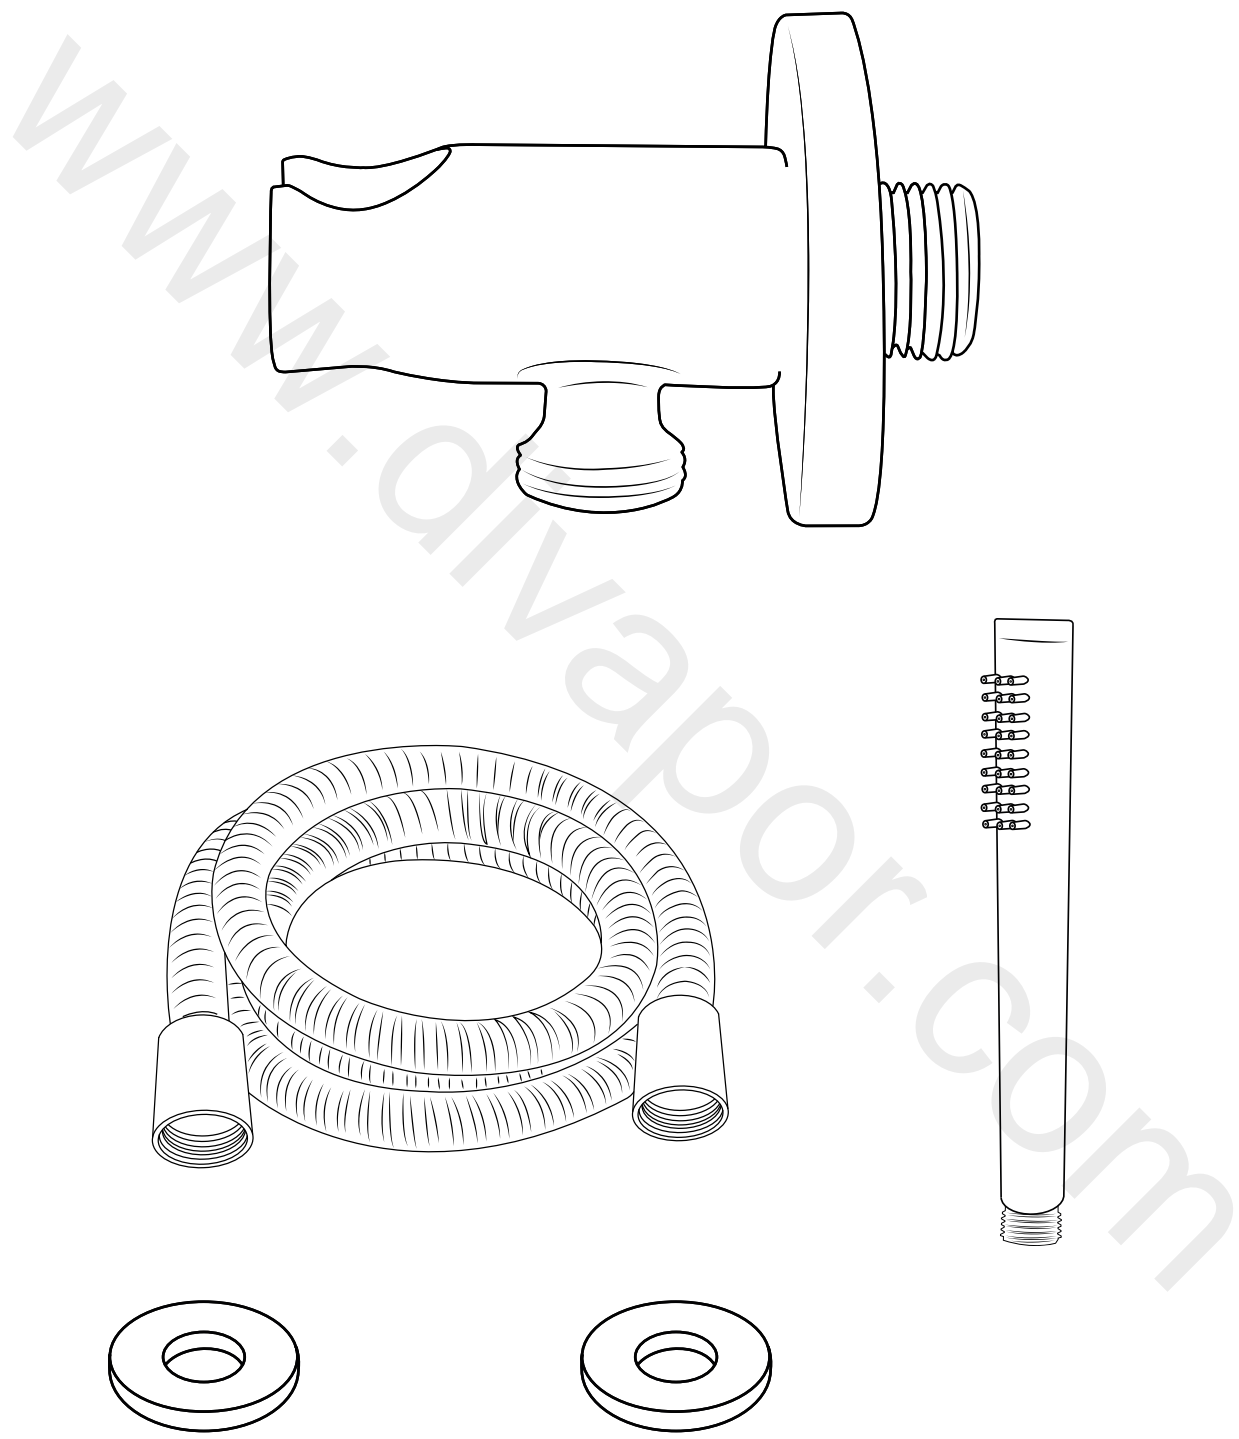

Milano

Hand Shower with Outlet Elbow

i Style may vary

Installation Guide

Installation

Tools required for installing:

Parts included:

 Style may vary