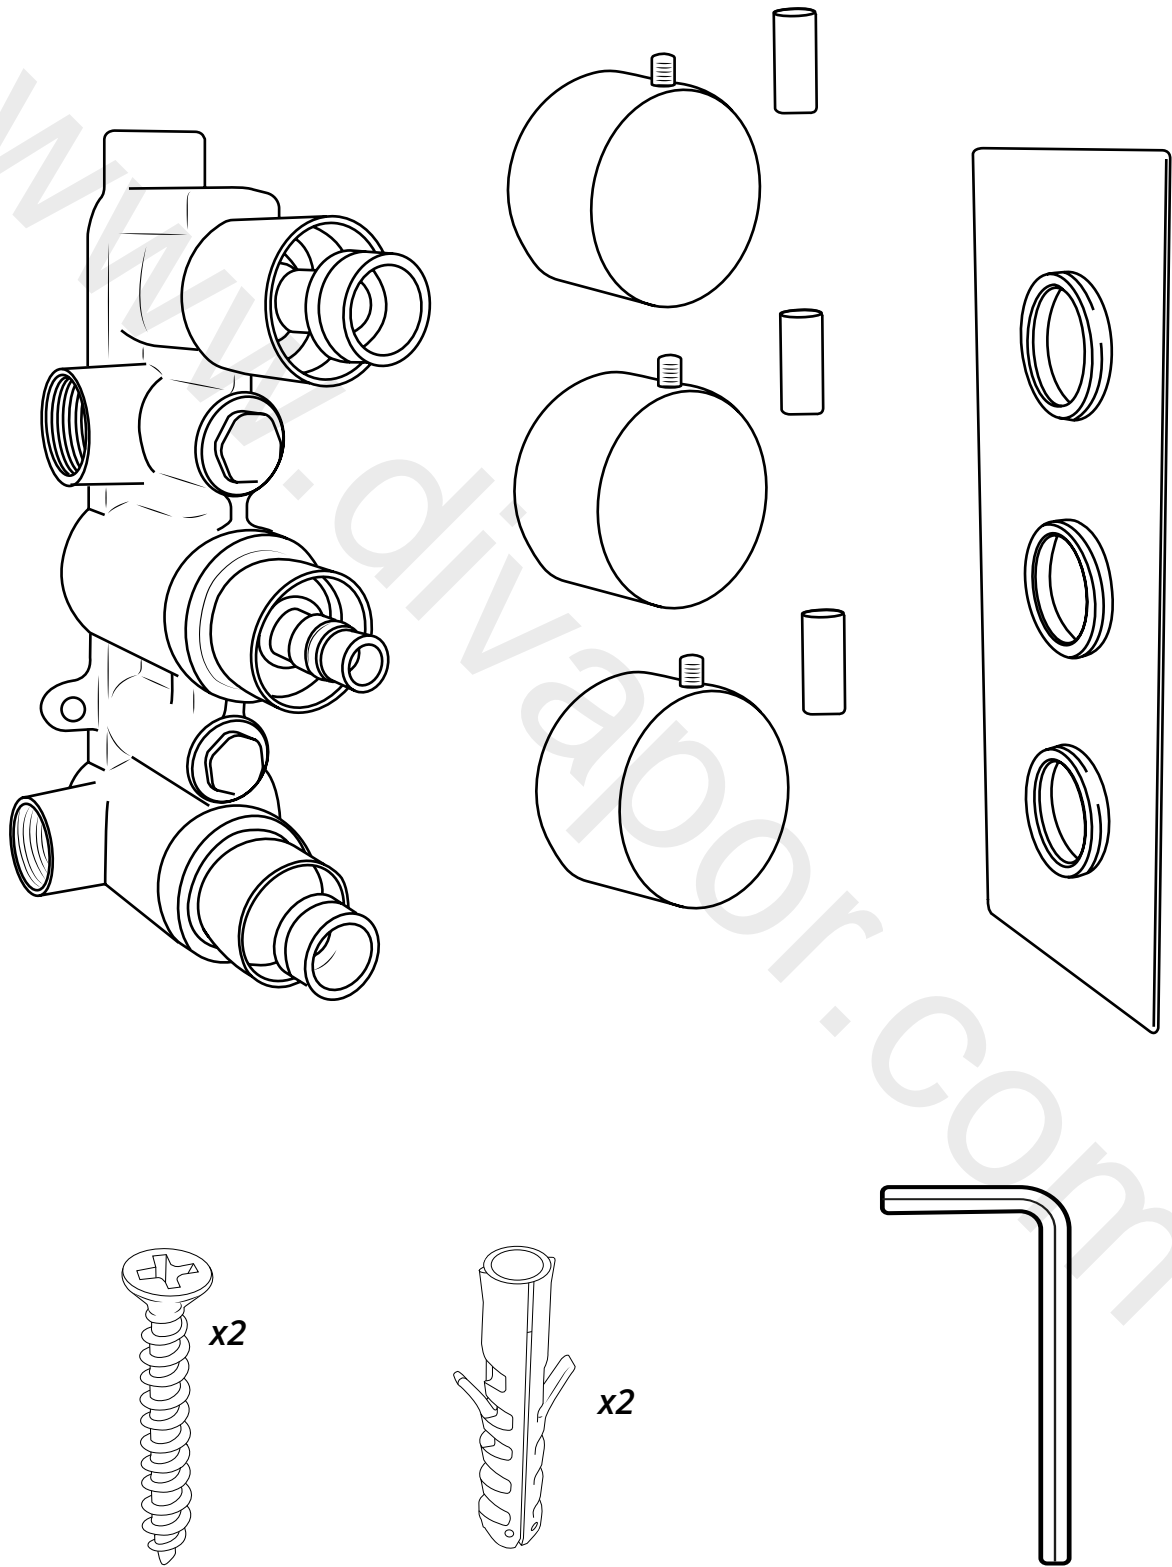

# Milano

Shower Valve

Installation Guide

# Installation

---

*Tools required for installing:*

Parts included:

1

2

3

i Not included