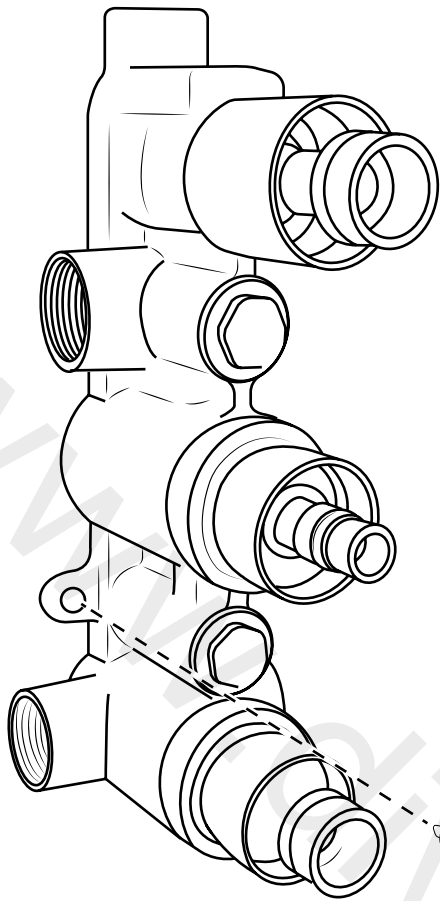

# Milano

Shower Valve

Installation Guide

# Installation

---

*Tools required for installing:*

Parts included:

1

2

3

i Not included