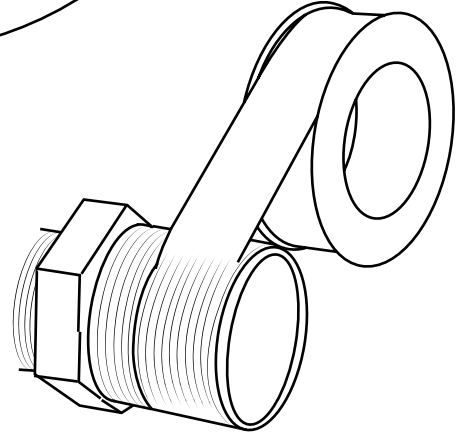

i Not included