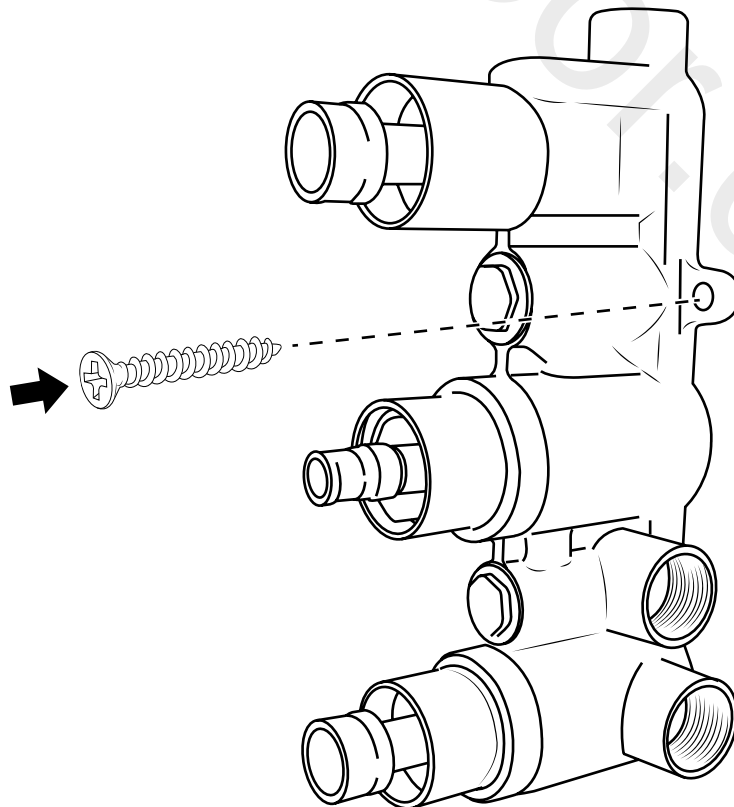

# Milano

Shower Valve

Installation Guide

# Installation

---

*Tools required for installing:*

Parts included:

1

2

3

i Not included