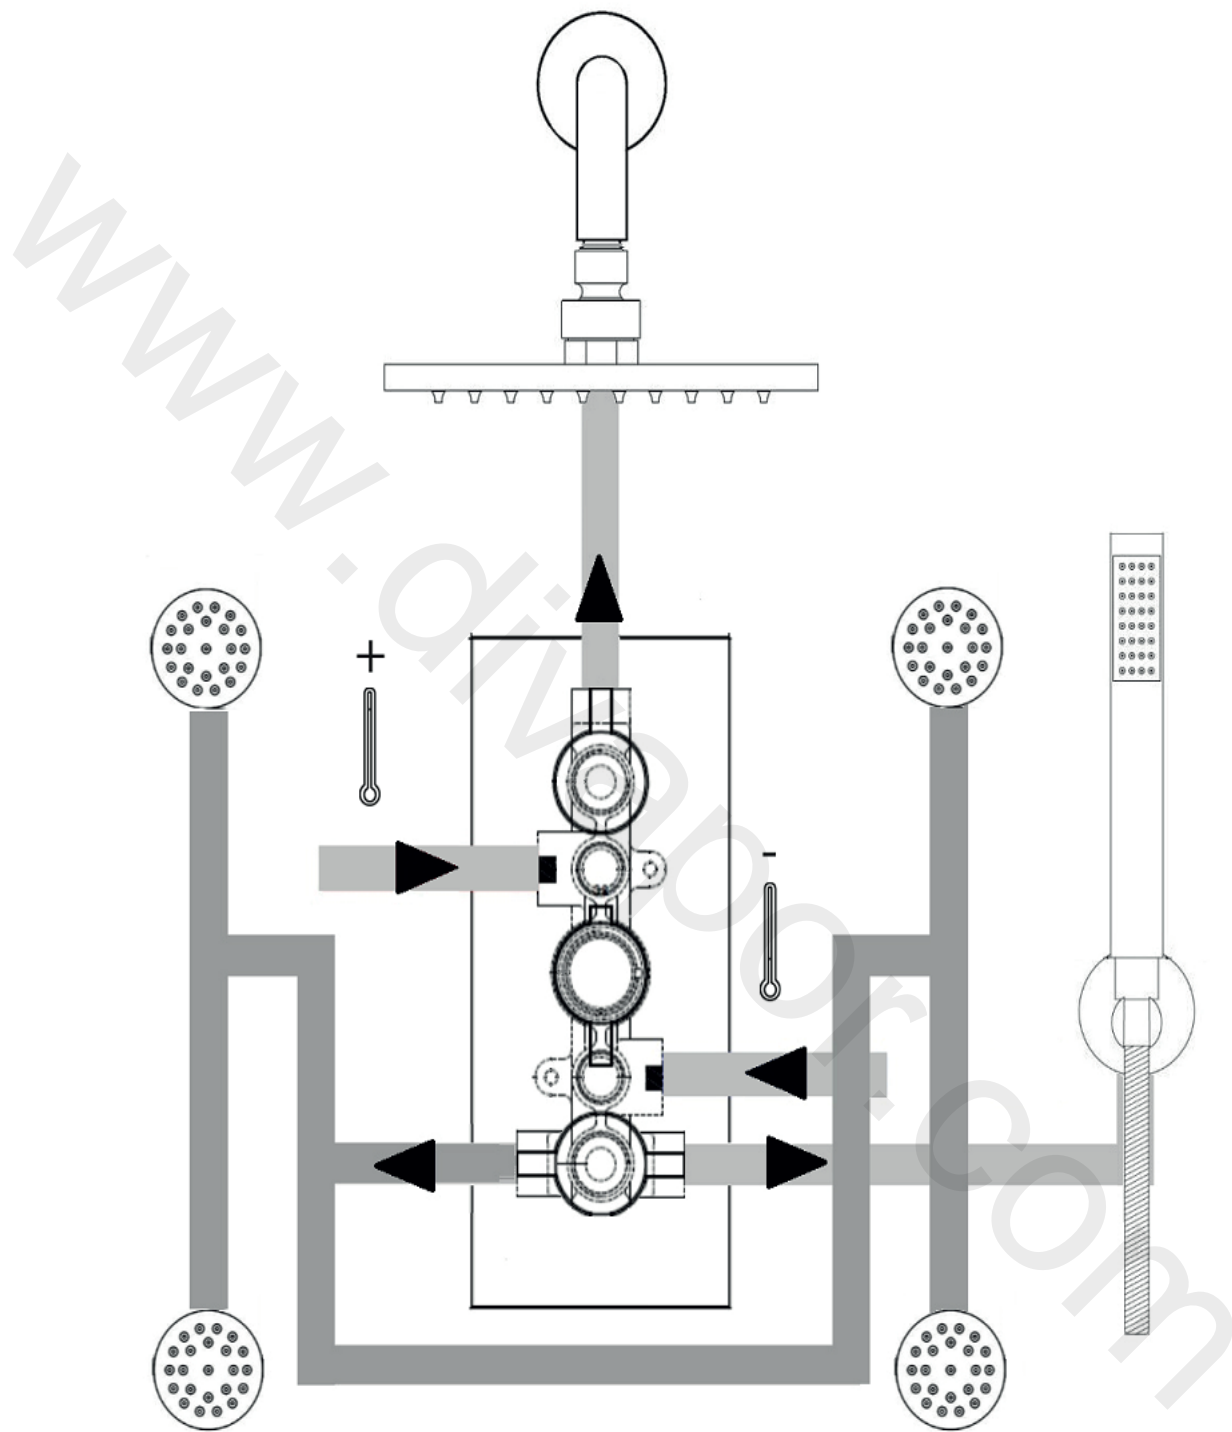

If you require any additional information or have any issues with this product please refer to the website.