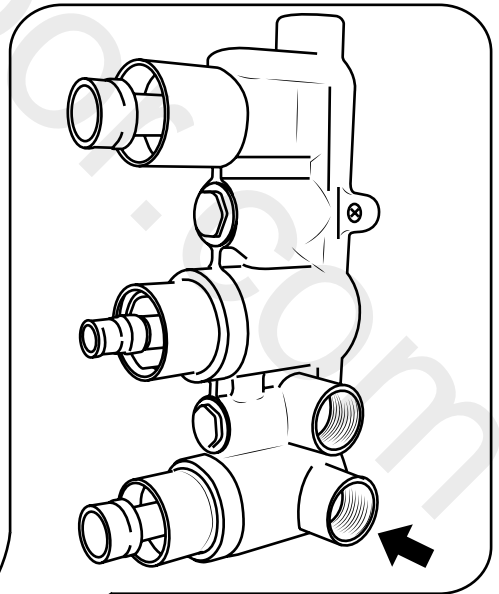

Milano

Traditional Triple Diverter Valve

Installation Guide

Installation

Tools required for installing:

Parts included:

1

2

3

4

5

6

7

8

9

10