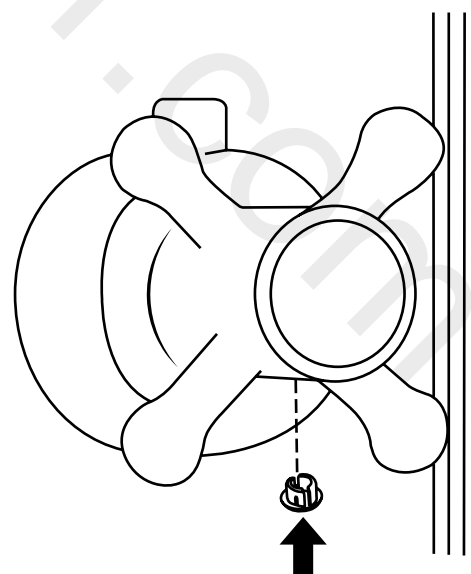

Milano

Traditional Triple Diverter Valve

Installation Guide

Installation

Tools required for installing:

Parts included:

1

2

11

12

13

14

If you require any additional information or have any issues with this product please refer to the website.