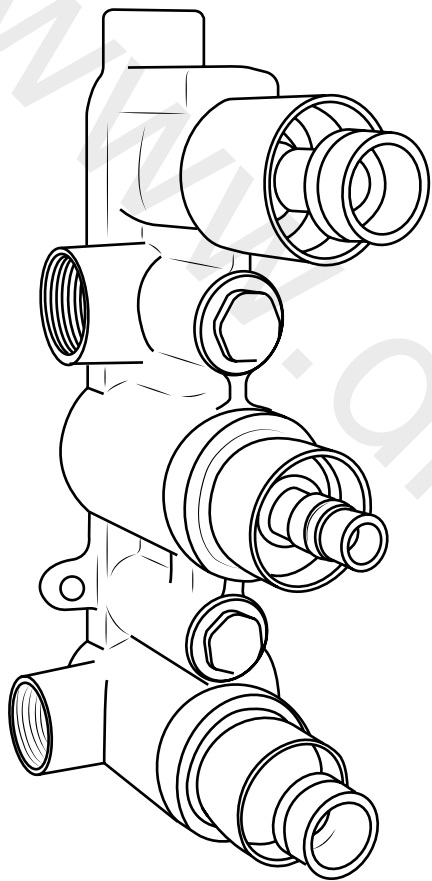

Milano

Traditional Triple Diverter Valve

Installation Guide

Installation

Tools required for installing:

Parts included:

1

2