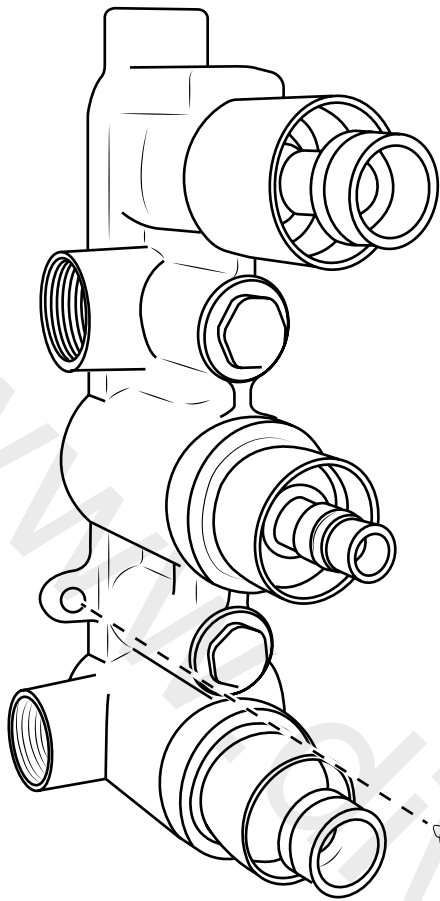

Milano

Traditional Triple Diverter Valve

Installation Guide

Installation

Tools required for installing:

Parts included:

1

2