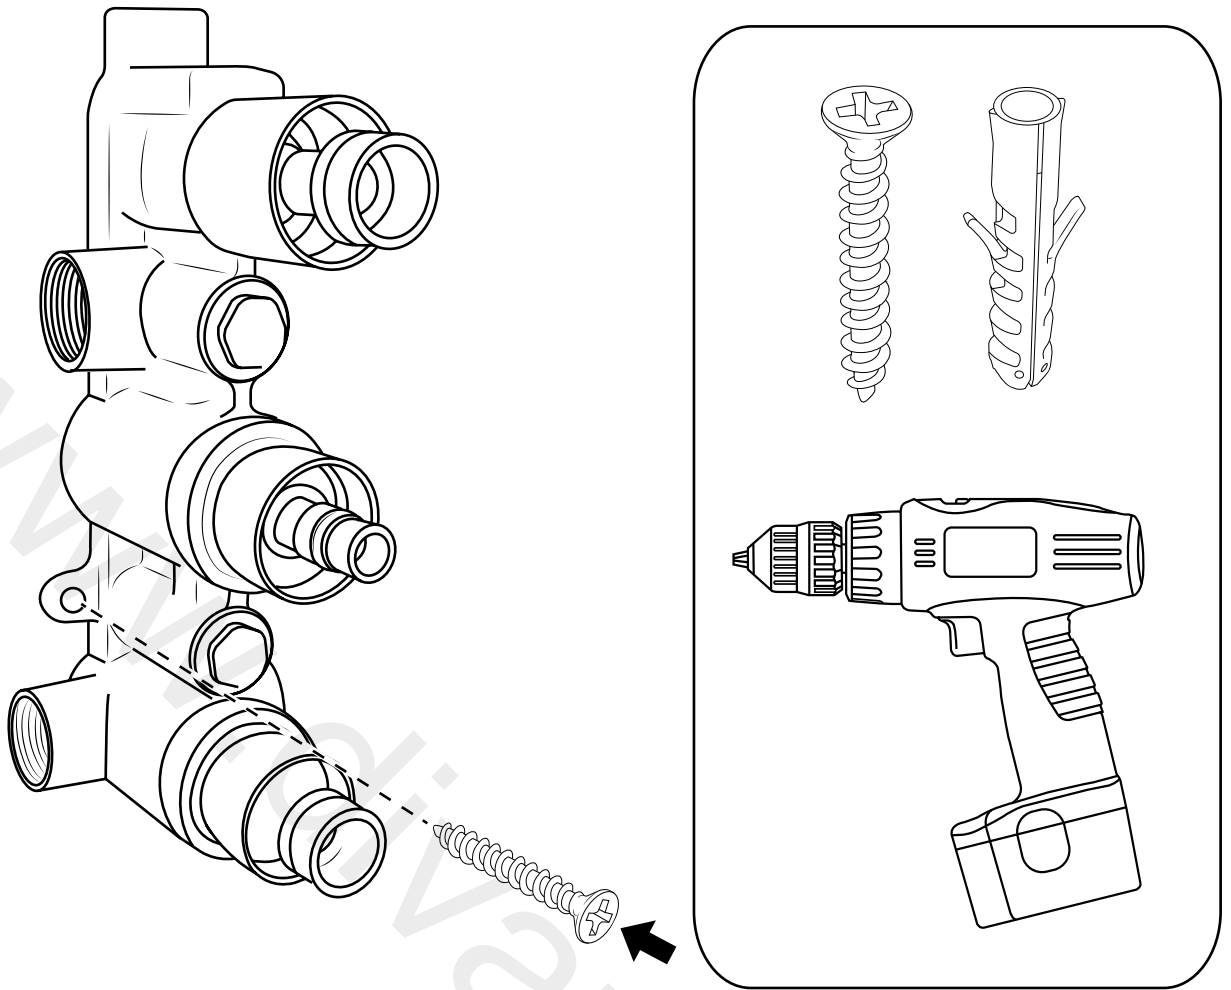

Milano

Traditional Triple Diverter Valve

Installation Guide

Installation

Tools required for installing:

Parts included:

1

2