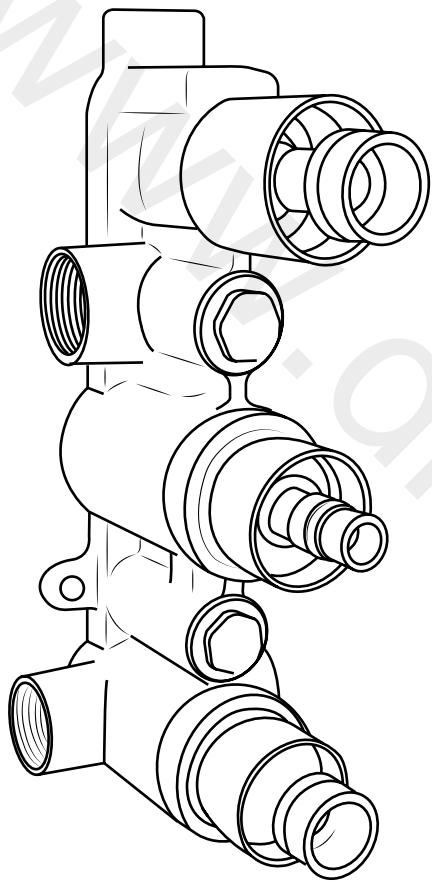

Milano

Traditional Triple Diverter Valve

Installation Guide

Installation

Tools required for installing:

Parts included:

1

2