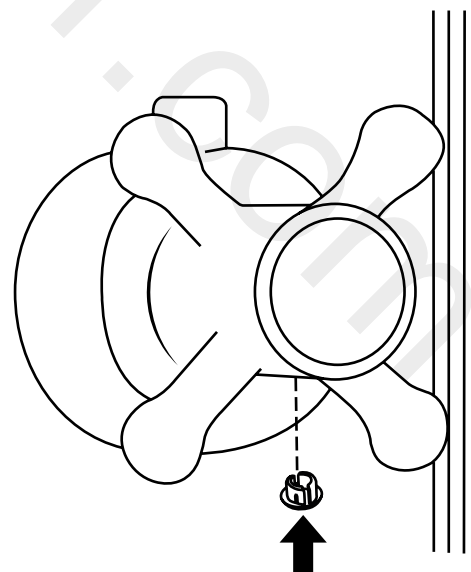

Milano

Traditional Triple Diverter Valve

Installation Guide

Installation

Tools required for installing:

Parts included:

1

2

10

11

12

13

14

If you require any additional information or have any issues with this product please refer to the website.