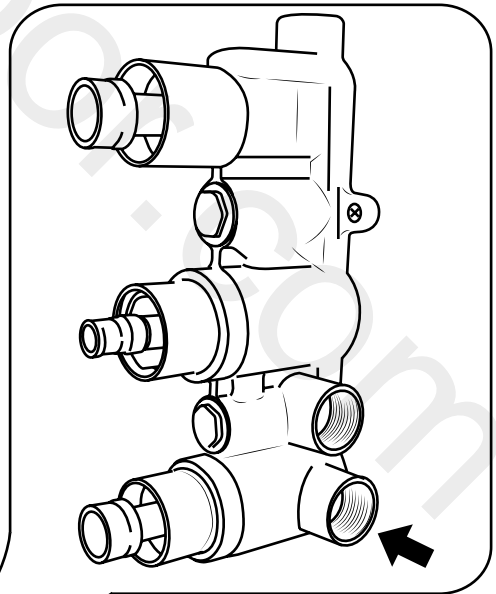

Milano

Traditional Triple Diverter Valve

Installation Guide

Installation

Tools required for installing:

Parts included:

1

2

3

i Not included

4

5

6

7

8

9