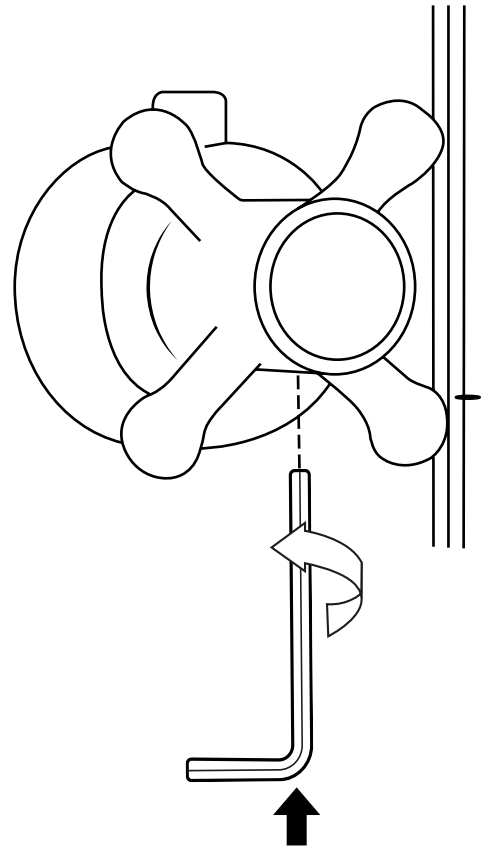

Milano

Traditional Triple Diverter Valve

Installation Guide

Installation

Tools required for installing:

Parts included:

1

2

10

11

12

13

14

If you require any additional information or have any issues with this product please refer to the website.