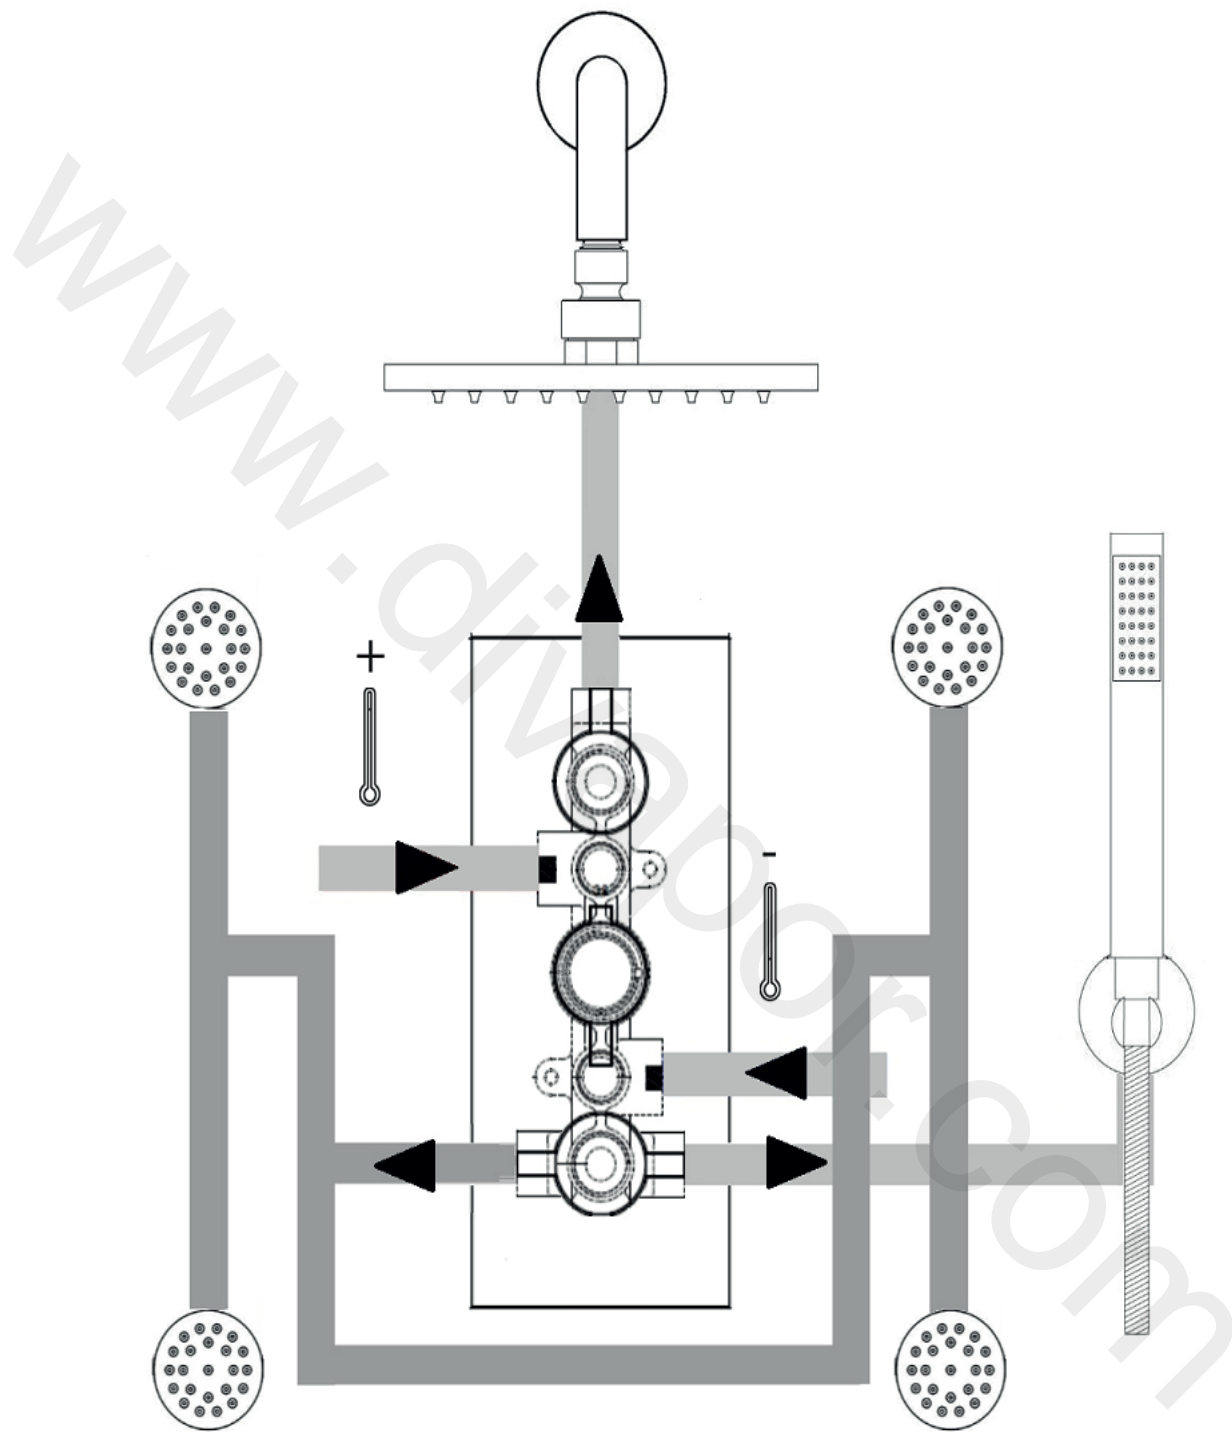

If you require any additional information or have any issues with this product please refer to the website.