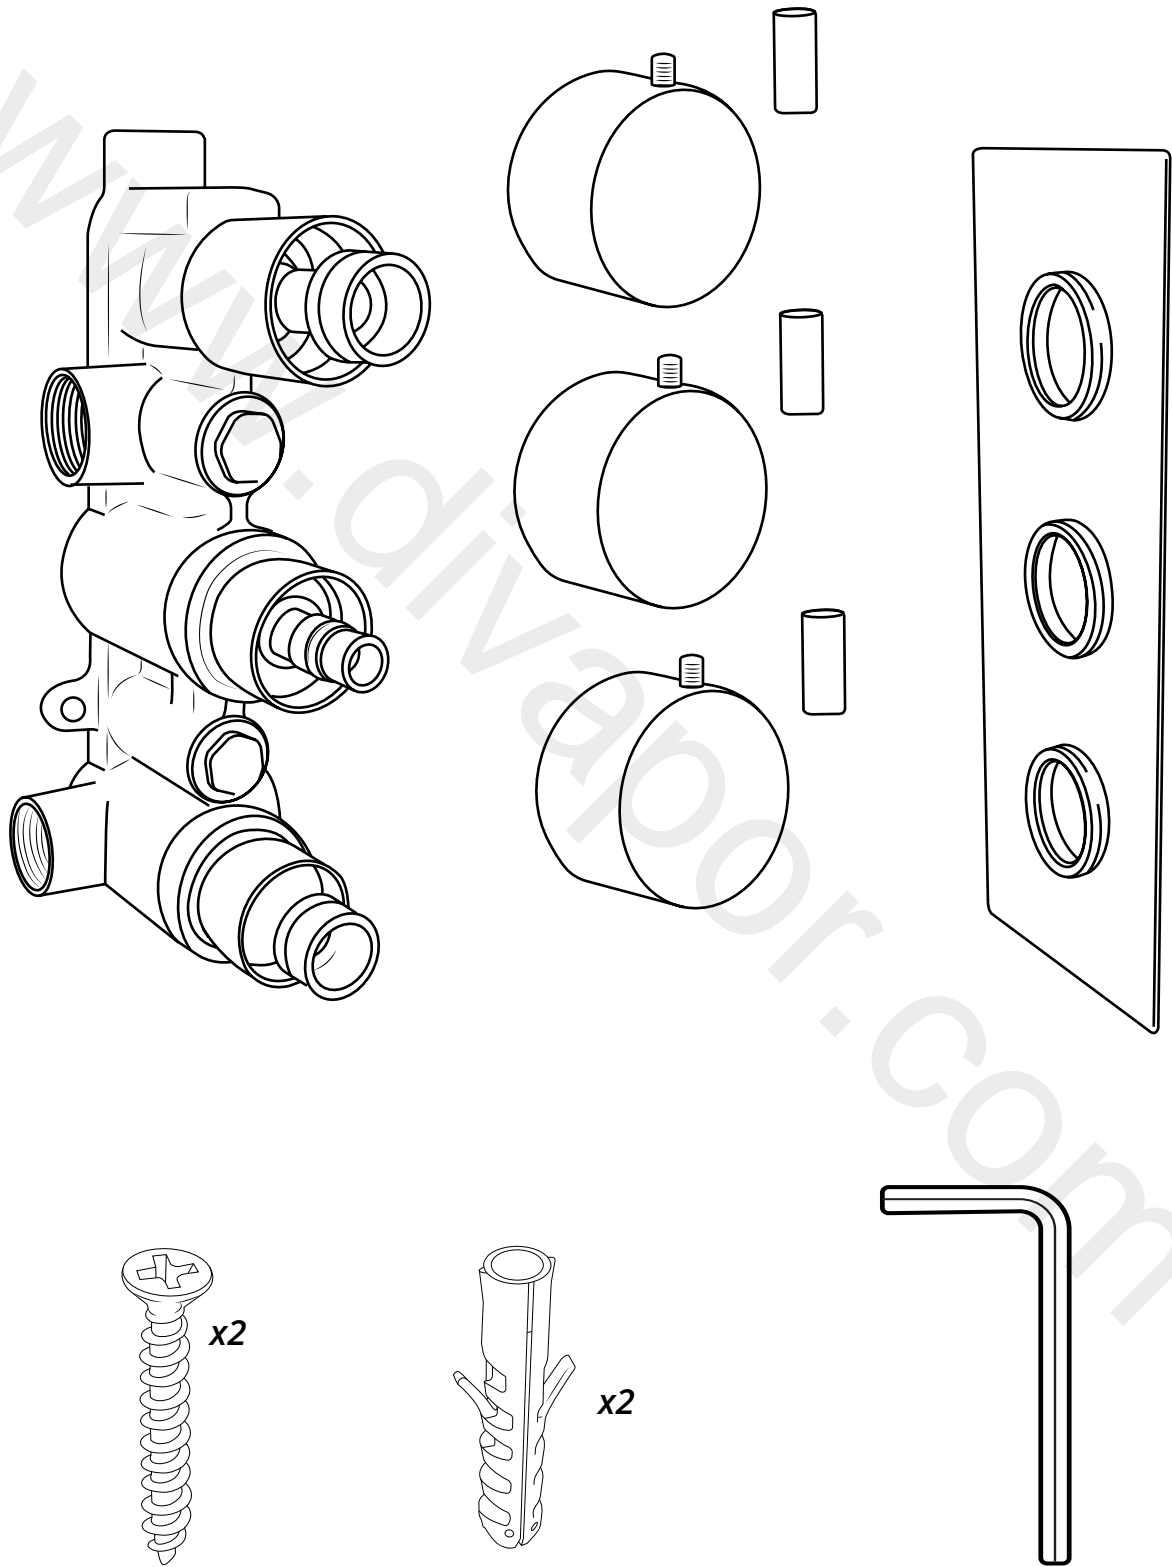

Milano

Shower Valve

Installation Guide

Installation

Tools required for installing:

Parts included:

1

2

10

11

12

13

14

Installation Example