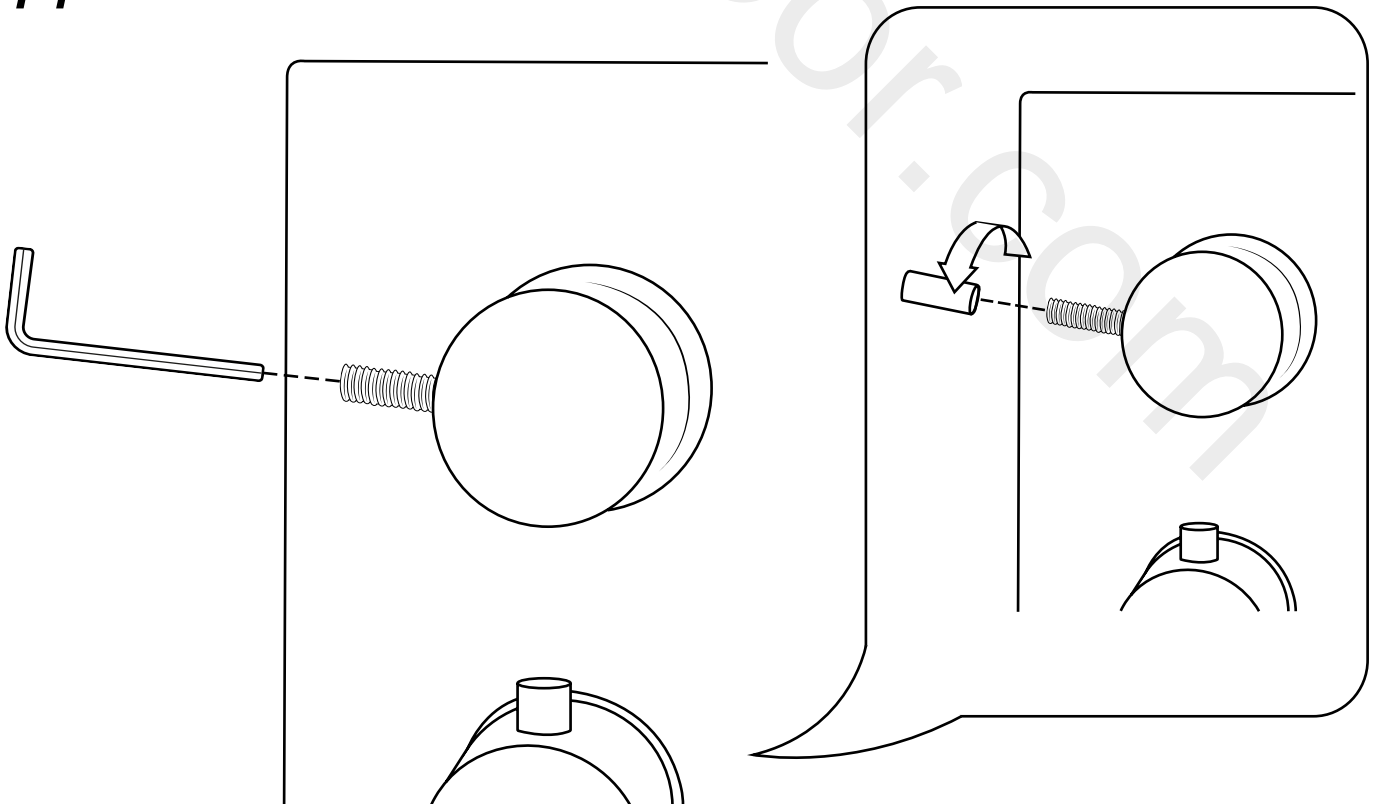

Milano

Shower Valve

Installation Guide

Installation

Tools required for installing:

Parts included:

1

2

10

11

12

13

14

Installation Example