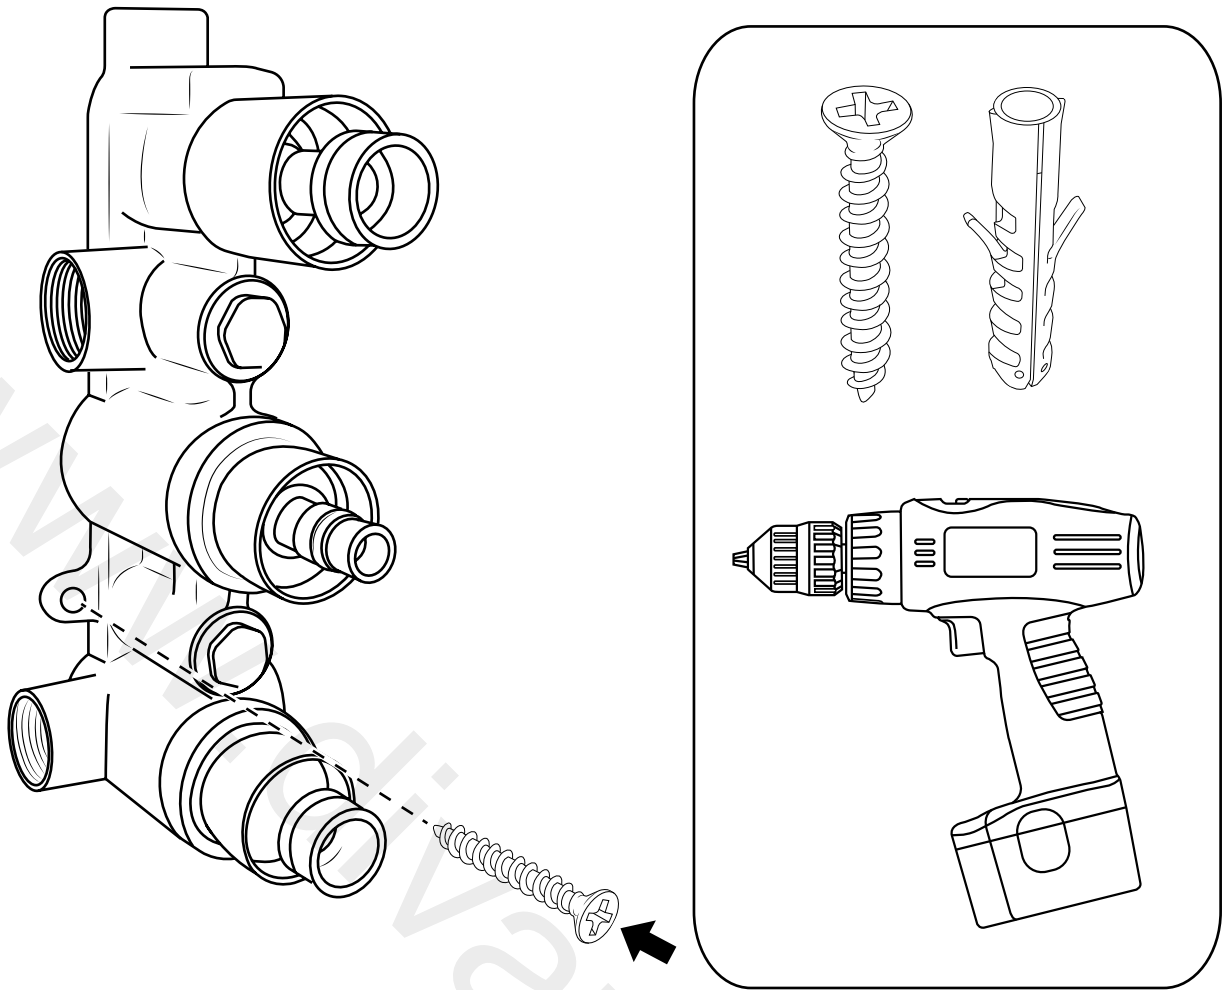

Milano

Shower Valve

Installation Guide

Installation

Tools required for installing:

Parts included:

1

2