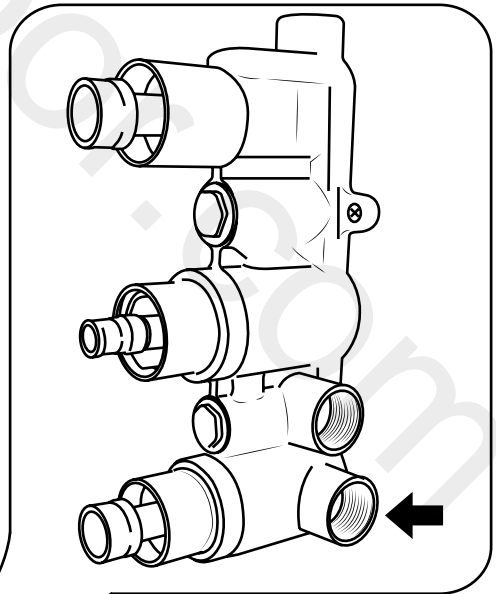

Milano

Shower Valve

Installation Guide

Installation

Tools required for installing:

Parts included:

1

2

3

i Not included

4

5

6

7

8

9