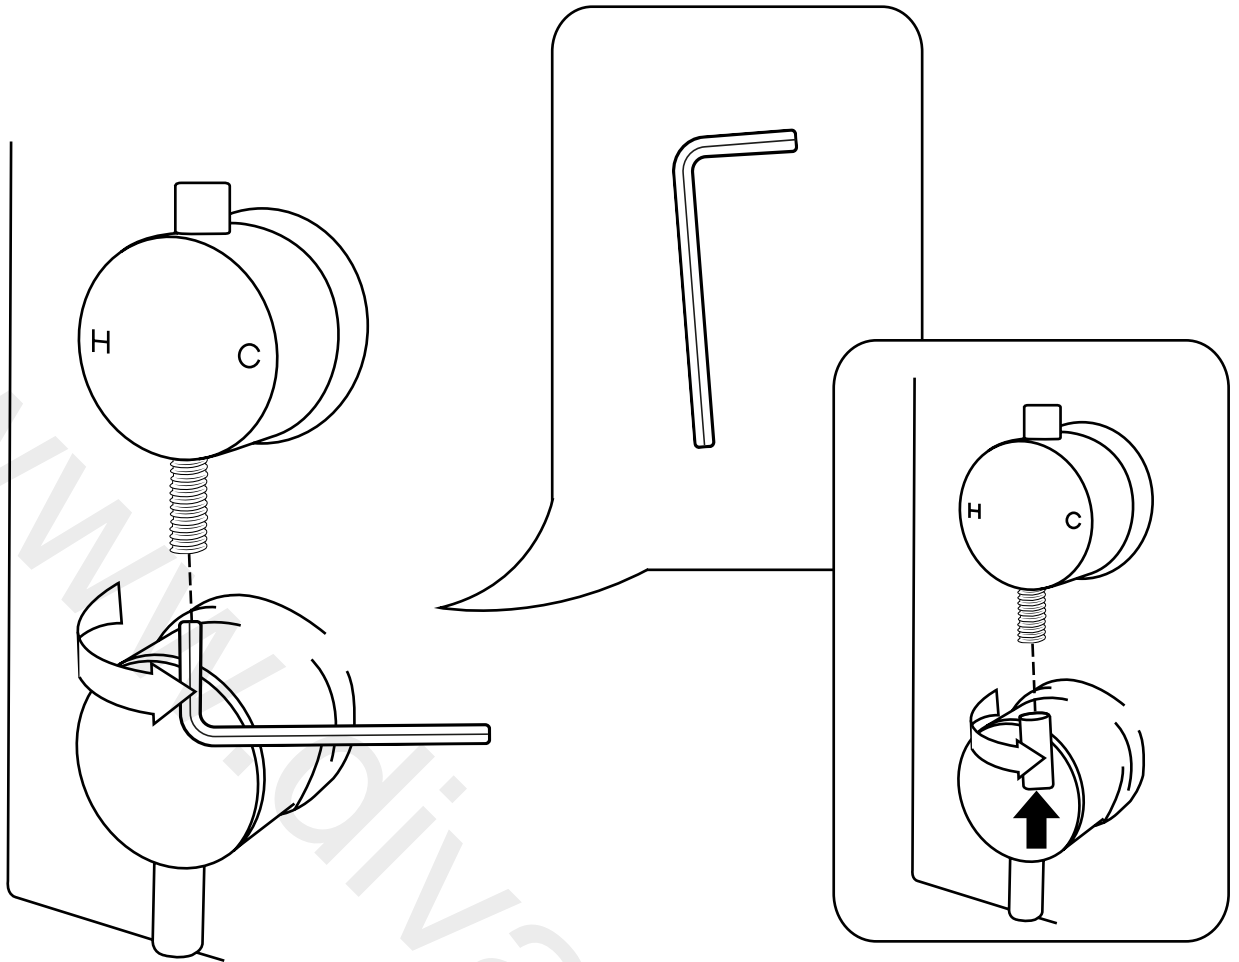

Milano

Shower Valve

Installation Guide

Installation

Tools required for installing:

Parts included:

1

2

10

11

12

13

14

Installation Example