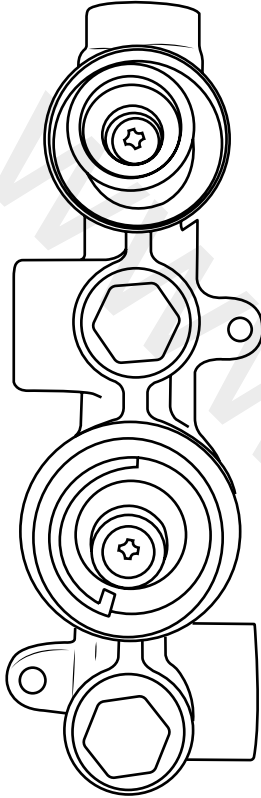

# Milano

Shower Valve

Installation Guide

## *Tools required for installing:*

Parts included:

1

2

3

4

5

6