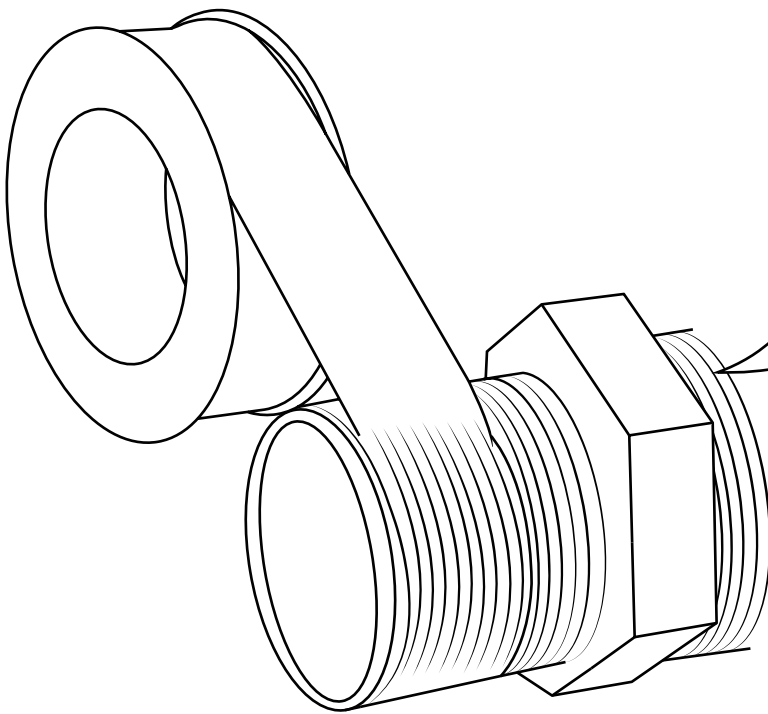

# Milano

Shower Valve

Installation Guide

## *Tools required for installing:*

Parts included:

1

2

3

4

5

6