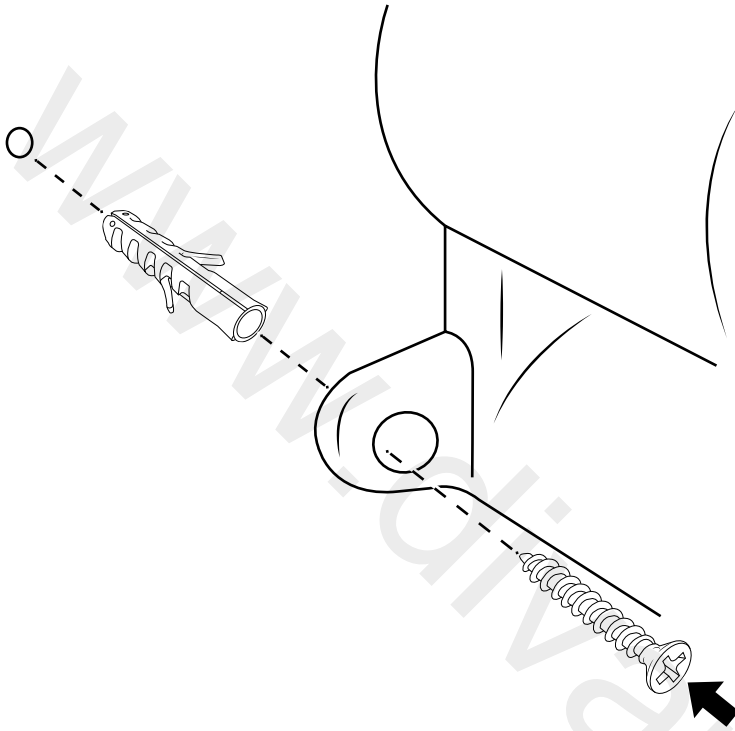

# Milano

Shower Valve

Installation Guide

## *Tools required for installing:*

Parts included:

1

2

3

4

5

6