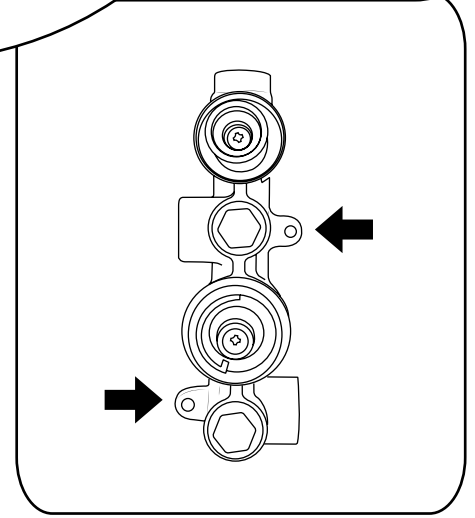

# Milano

Shower Valve

Installation Guide

# Installation

---

## *Tools required for installing:*

Parts included:

1

2

3

4

5

6