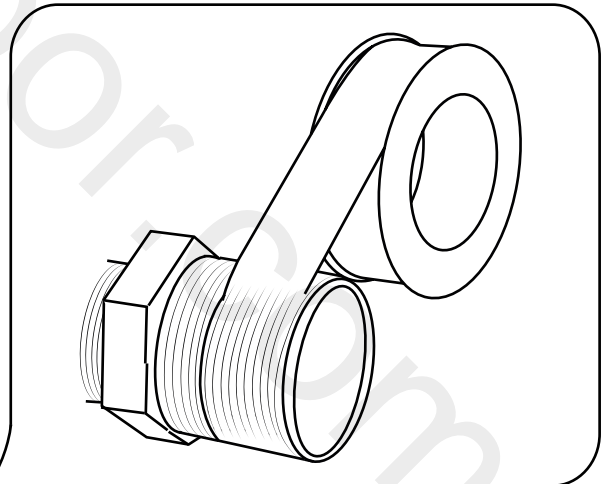

# Milano

Shower Valve

Installation Guide

Style may vary

# Installation

---

*Tools required for installing:*

Parts included:

Style may vary

1

2

3