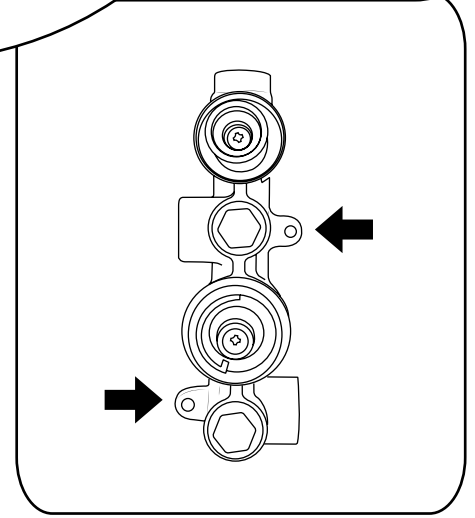

# Milano

Shower Valve

Installation Guide

Style may vary

# Installation

---

*Tools required for installing:*

Parts included:

Style may vary

1

2

3