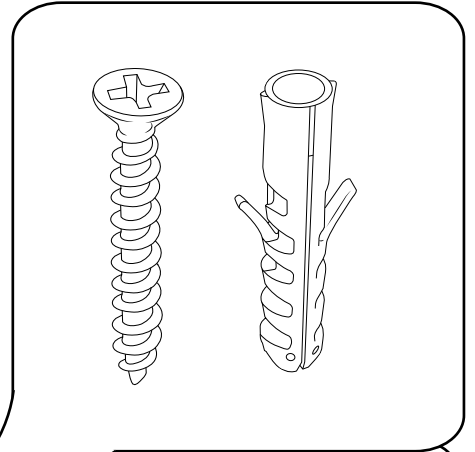

# Milano

Shower Valve

Installation Guide

Style may vary

# Installation

---

*Tools required for installing:*

Parts included:

Style may vary

1

2

3