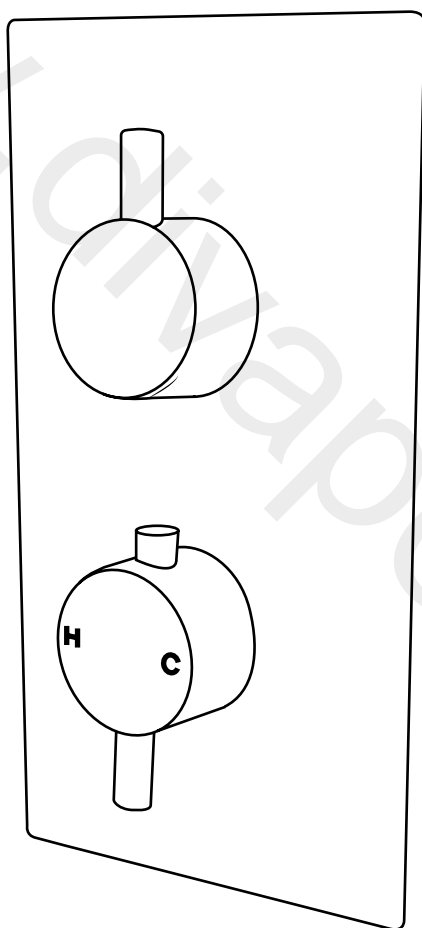

# Milano

Shower Valve

Installation Guide

Style may vary

# Installation

---

*Tools required for installing:*

Parts included:

Style may vary

1

2

3