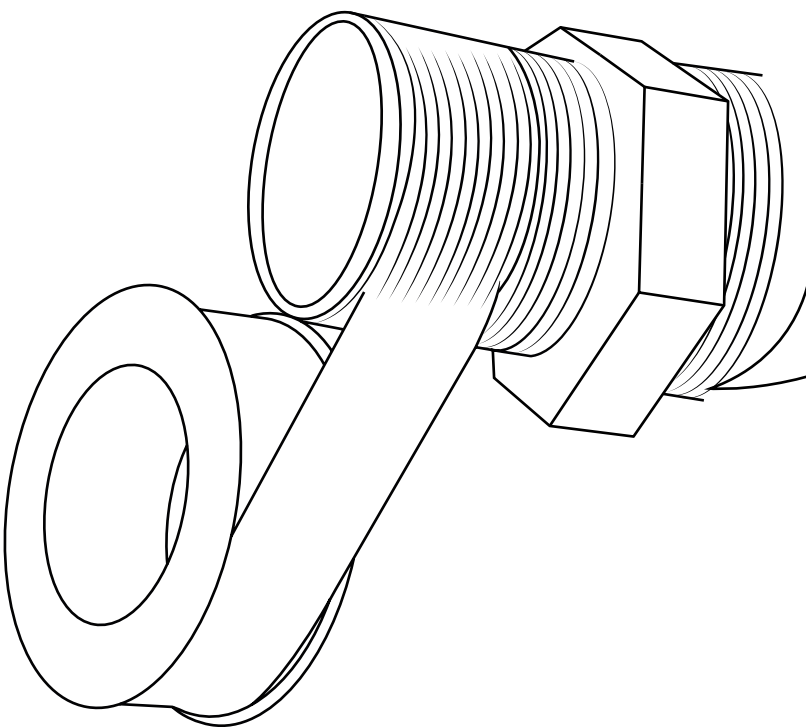

# Milano

Shower Valve

Installation Guide

Style may vary

# Installation

---

*Tools required for installing:*

Parts included:

Style may vary

1

2

3