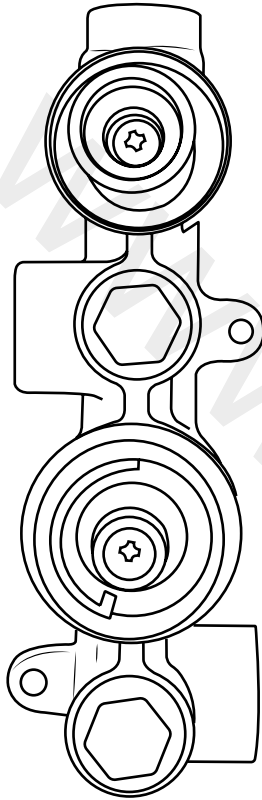

# Milano

Shower Valve

Installation Guide

Style may vary

# Installation

---

*Tools required for installing:*

Parts included:

Style may vary

1

2

3

4

5

6

7

8

Style may vary