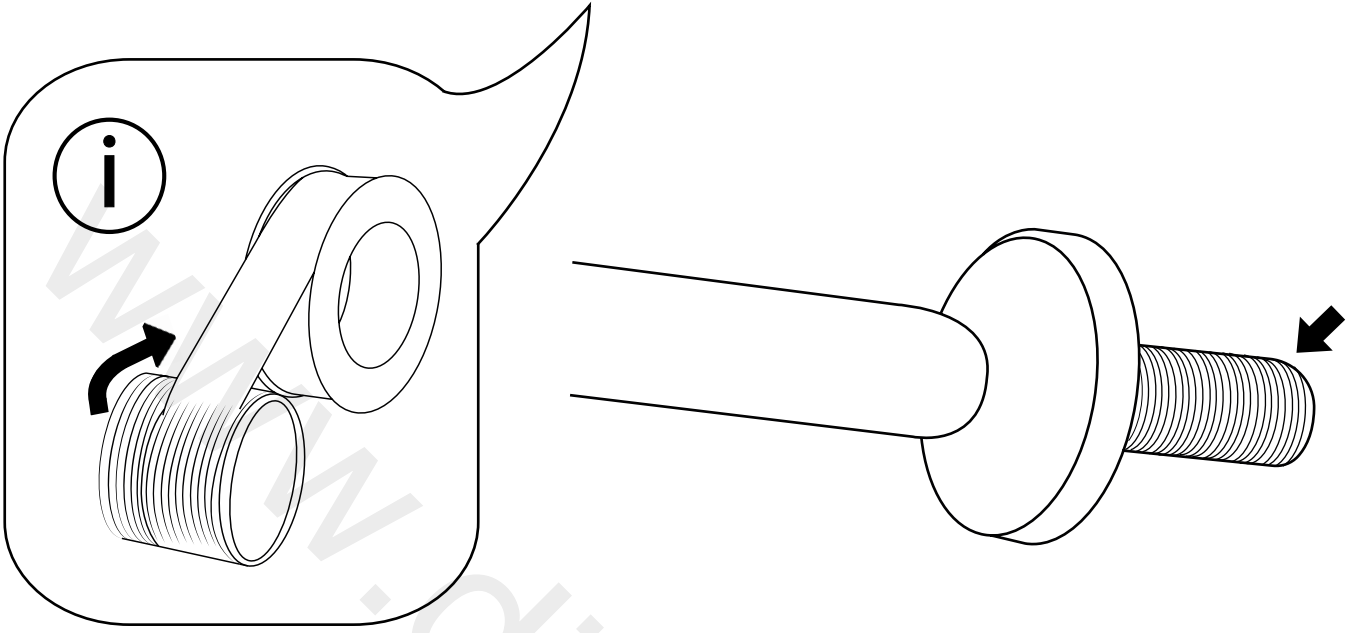

Milano

Wall Mounted Shower Head & Arm

Installation Guide

Style may vary

Installation

Tools required for installing:

Parts included:

1