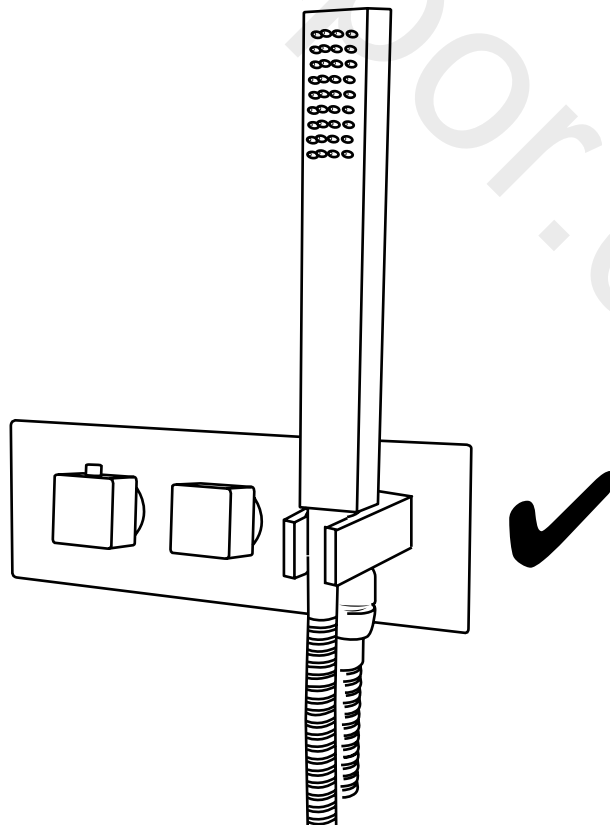

If you require any additional information or have any issues with this product please refer to the website.