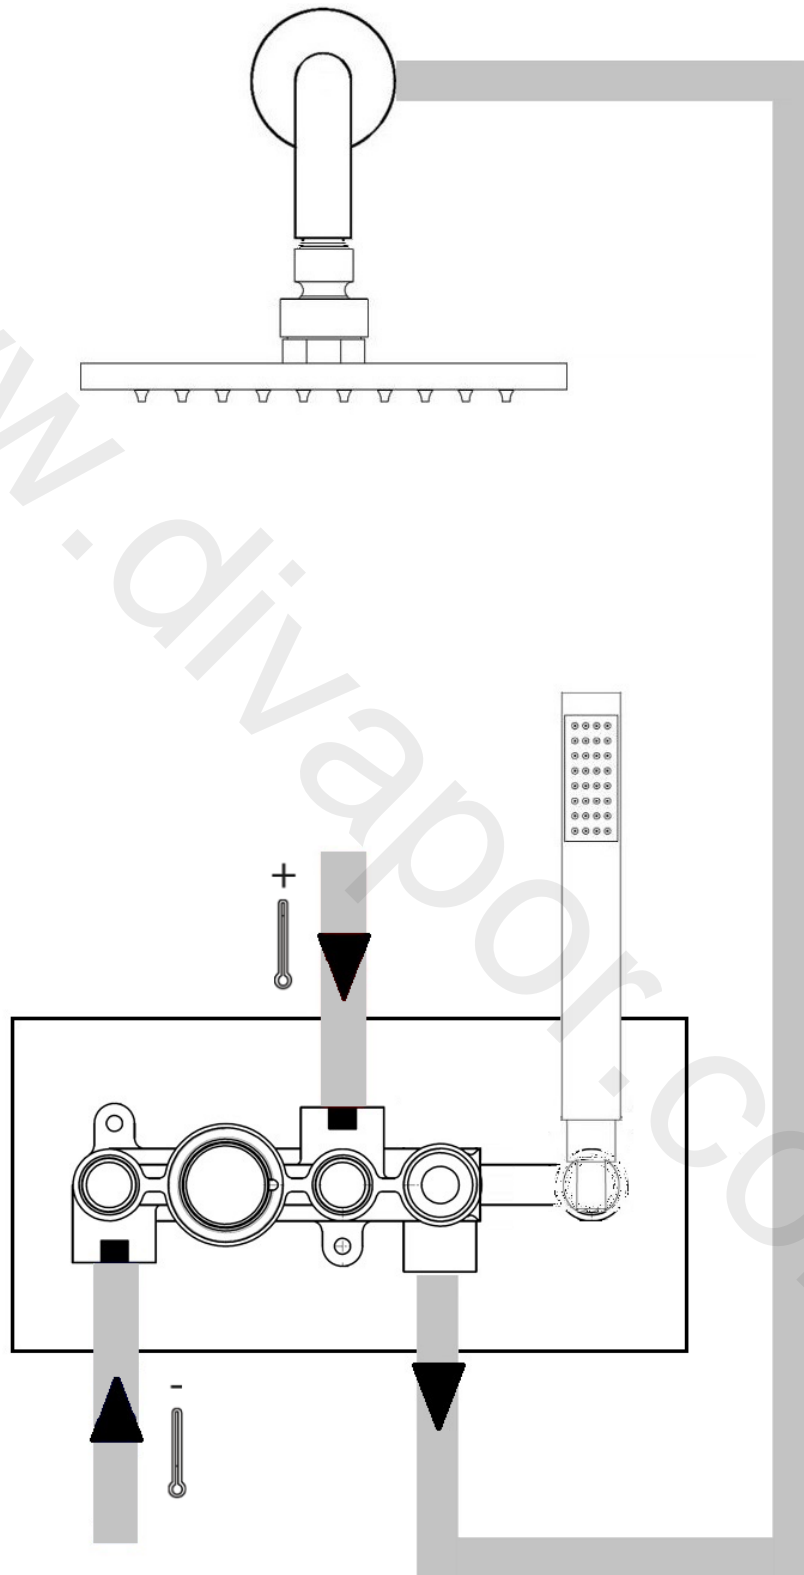

Installation Example

If you require any additional information or have any issues with this product please refer to the website.