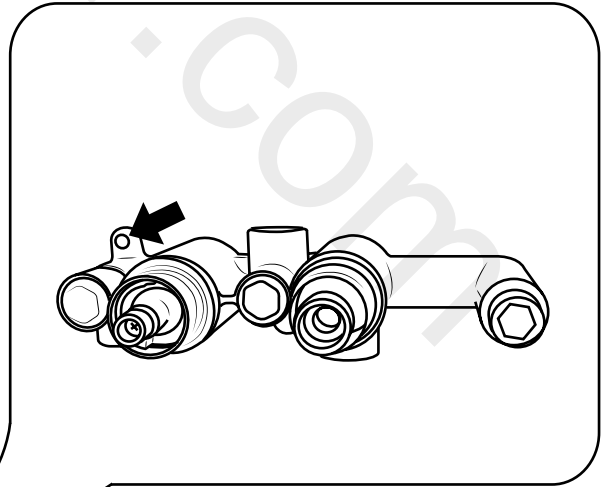

Milano

Shower Valve

Installation Guide

Installation

Tools required for installing:

Parts included:

1

2