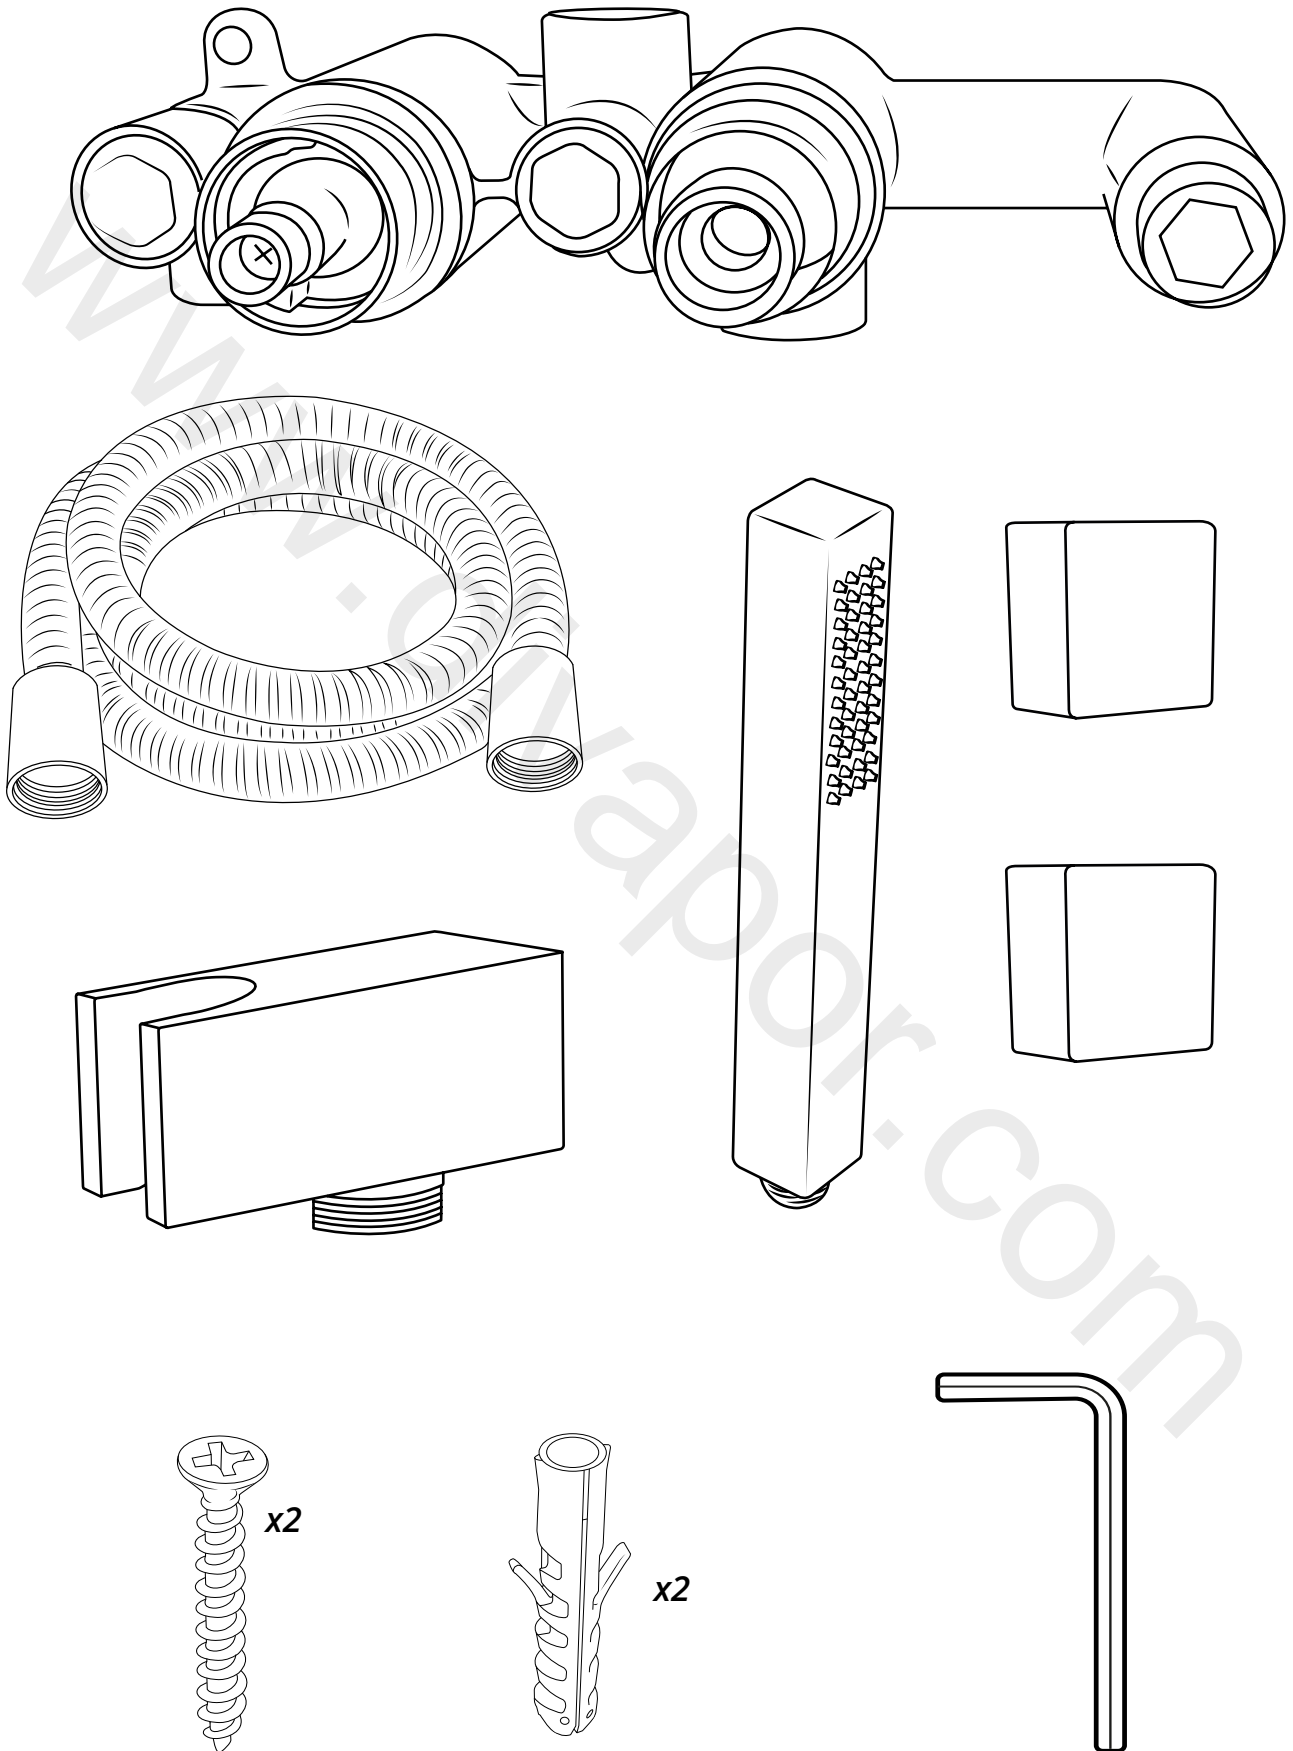

Milano

Shower Valve

Installation Guide

Installation

Tools required for installing:

Parts included:

1

2