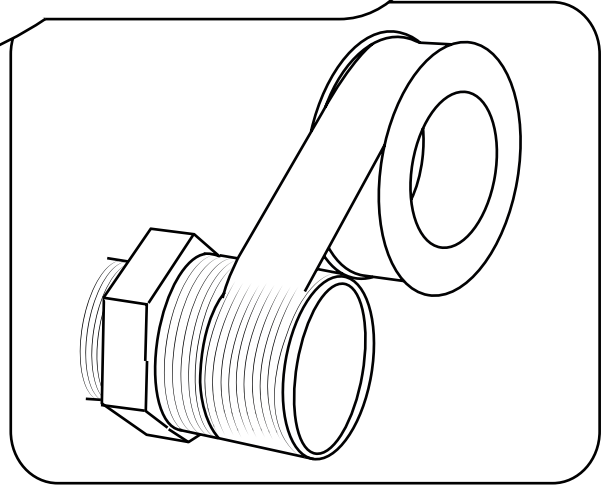

3

i Not included