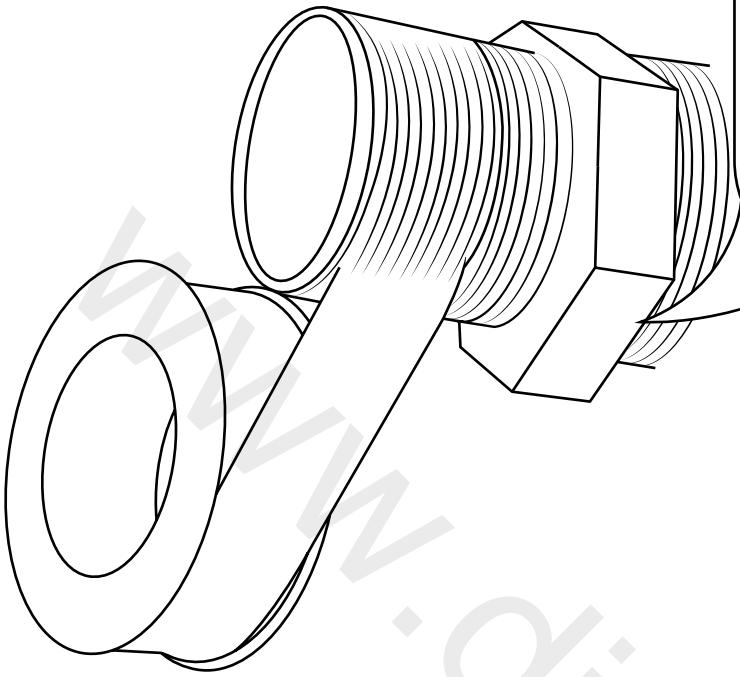

3

i Not included