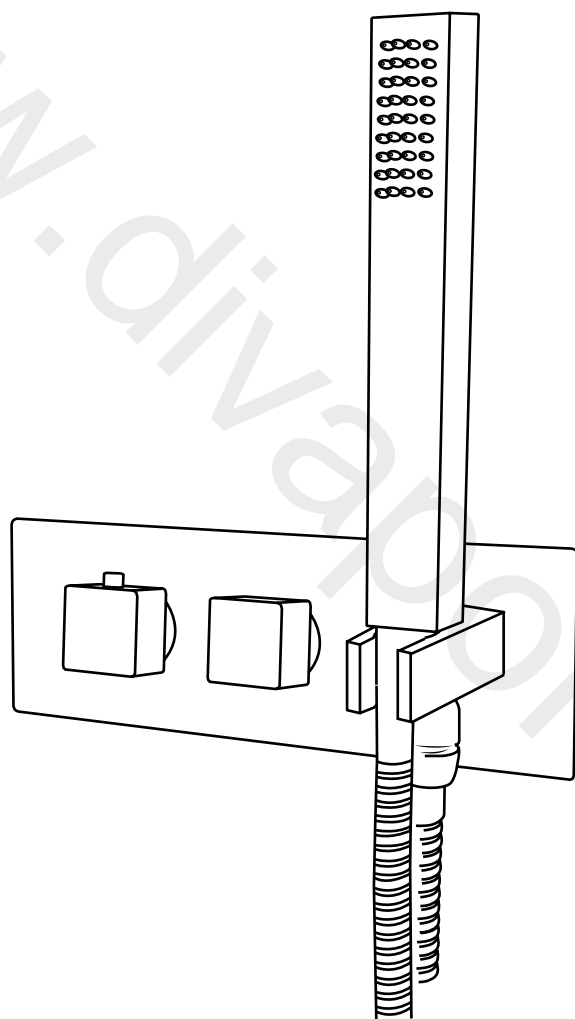

Milano

Shower Valve

Installation Guide

Installation

Tools required for installing:

Parts included:

1

2