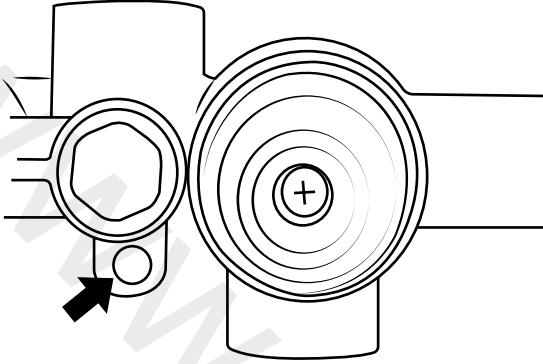

Milano

Shower Valve

Installation Guide

Installation

Tools required for installing:

Parts included:

1

2