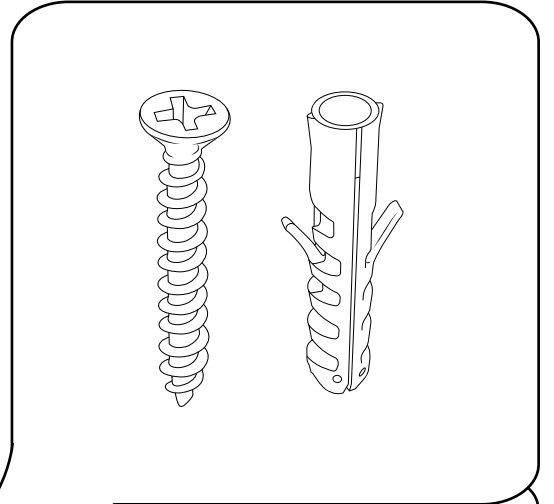

Milano

Shower Valve

Installation Guide

Installation

Tools required for installing:

Parts included:

1

2