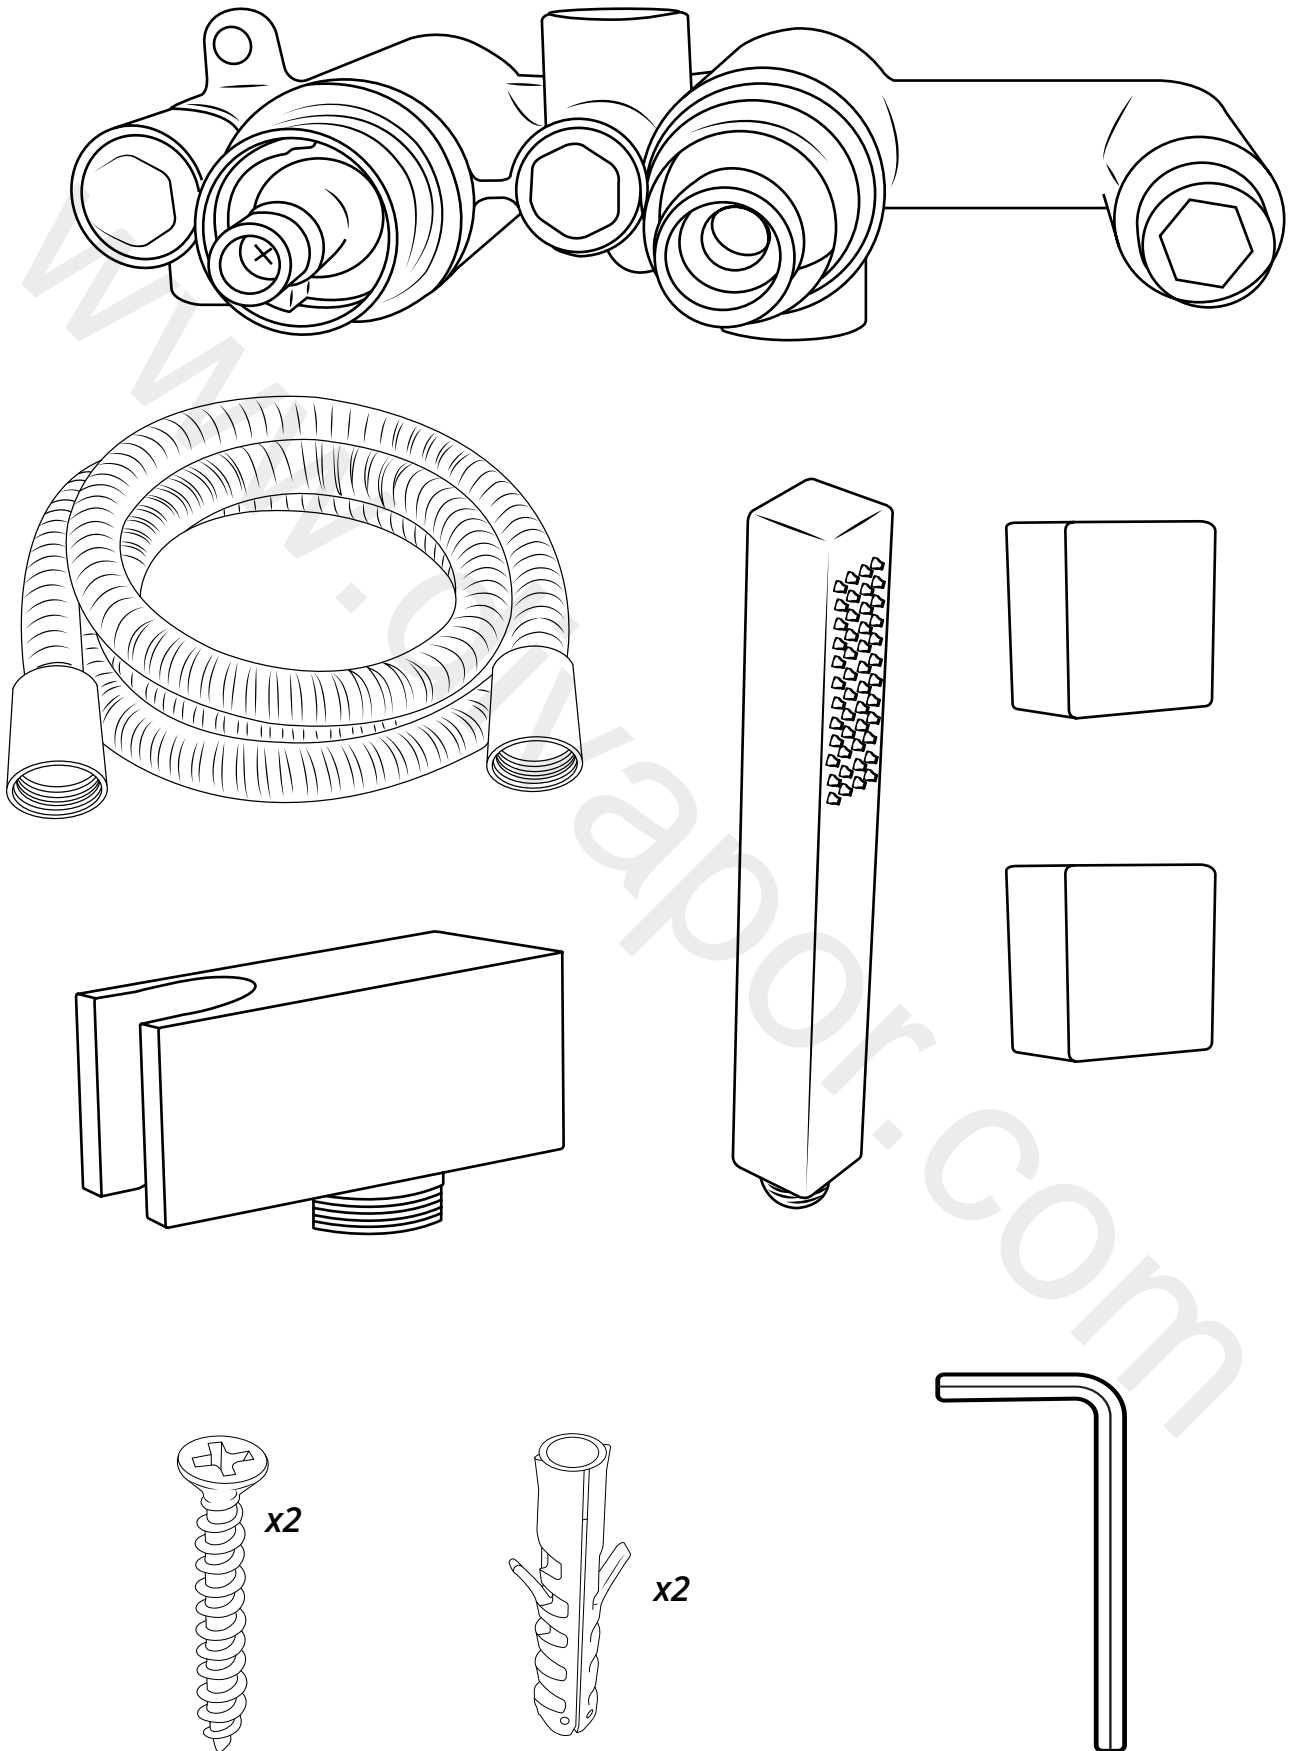

# Milano

Shower Valve

Installation Guide

# Installation

---

*Tools required for installing:*

Parts included:

1

2

3

**i** Not included