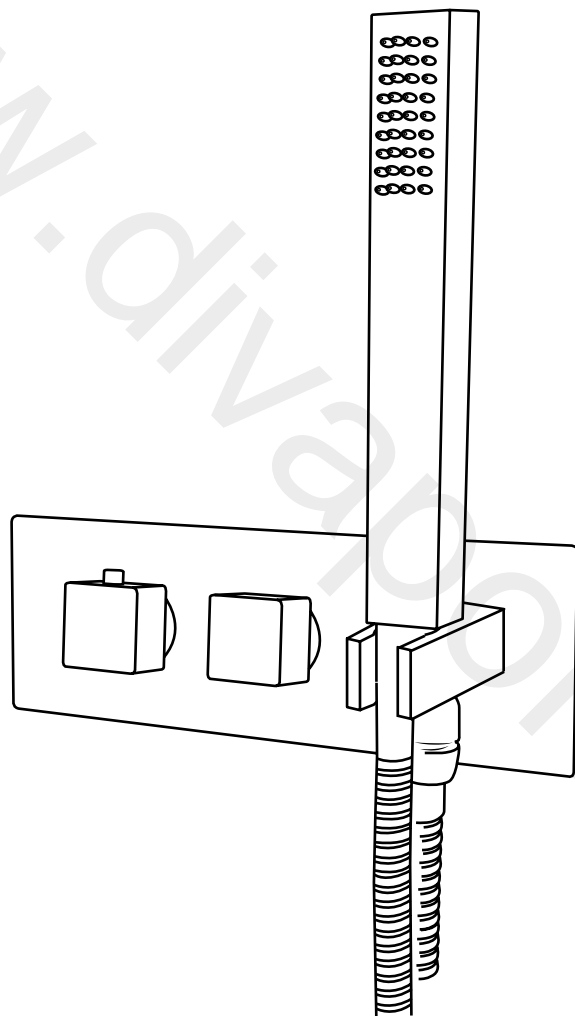

# Milano

Shower Valve

Installation Guide