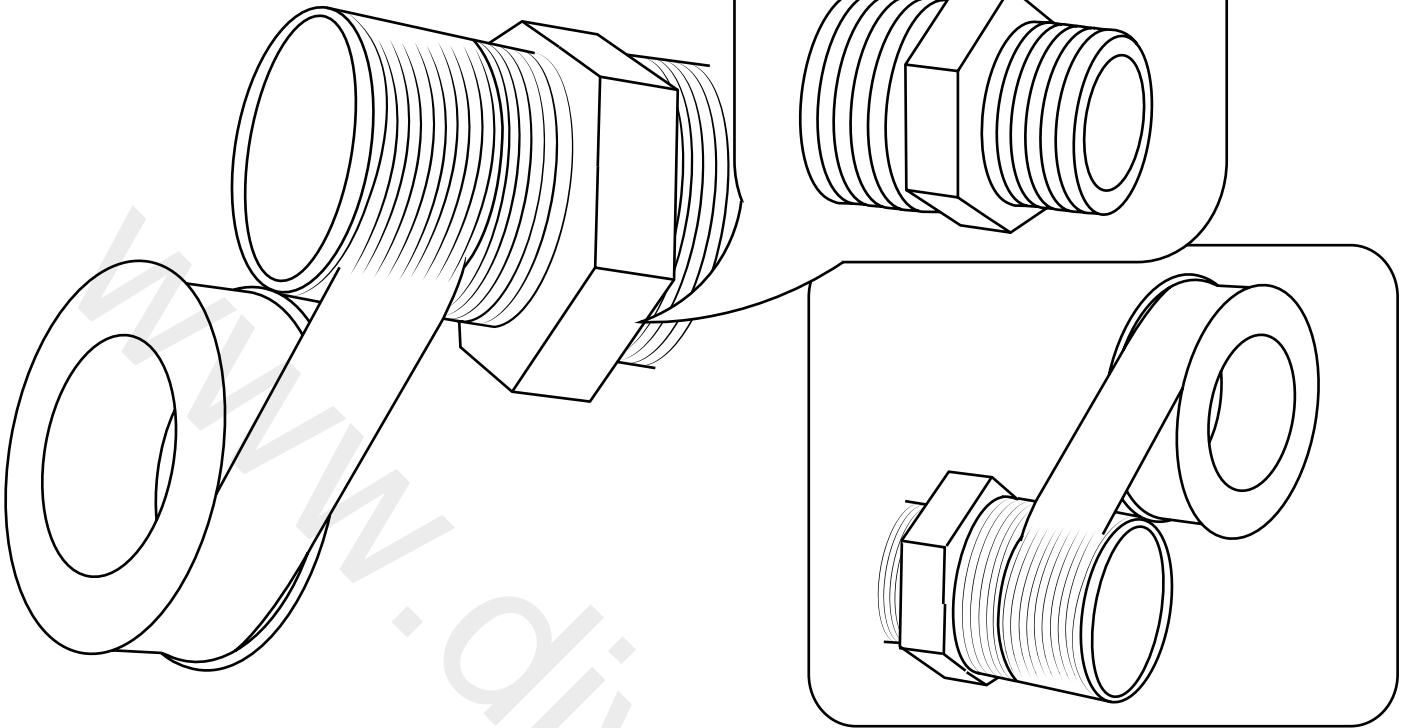

# Milano

Shower Valve

Installation Guide

# Installation

---

*Tools required for installing:*

Parts included:

1

2

3

**i** Not included