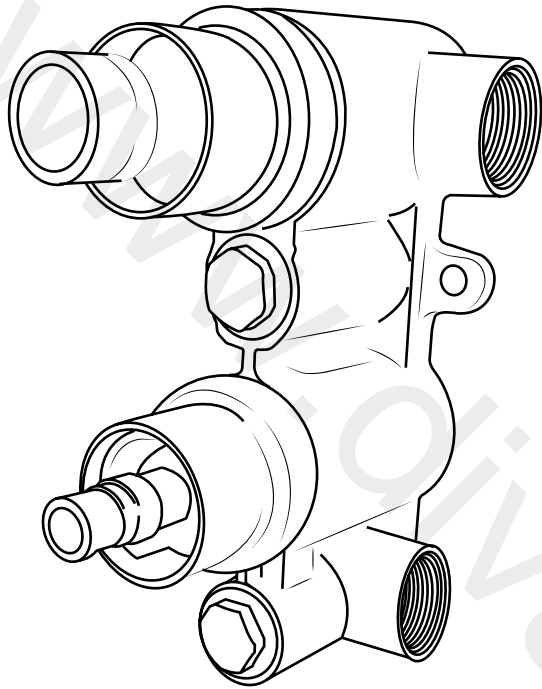

Milano

Shower Valve

Installation Guide

Installation

Tools required for installing:

Parts included:

1

2