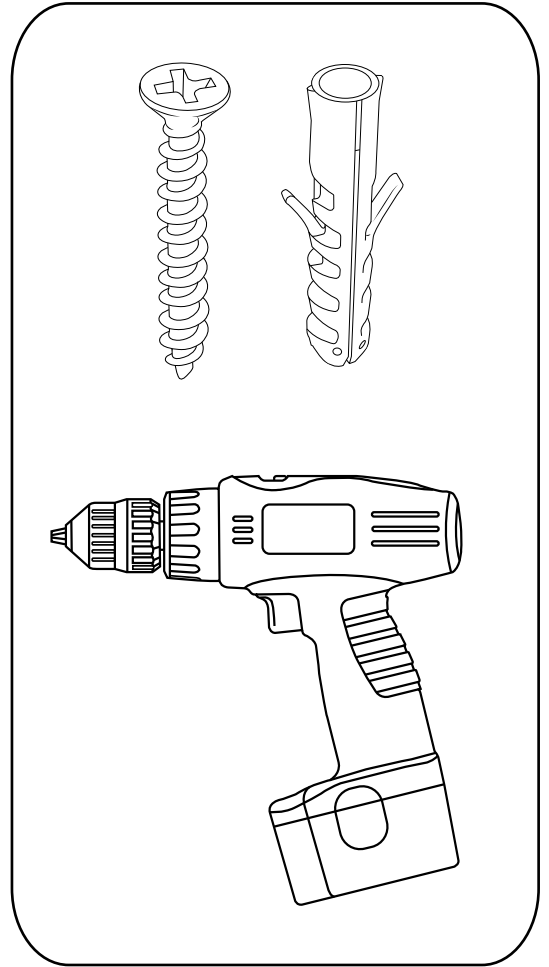

Milano

Shower Valve

Installation Guide

Installation

Tools required for installing:

Parts included:

1

2