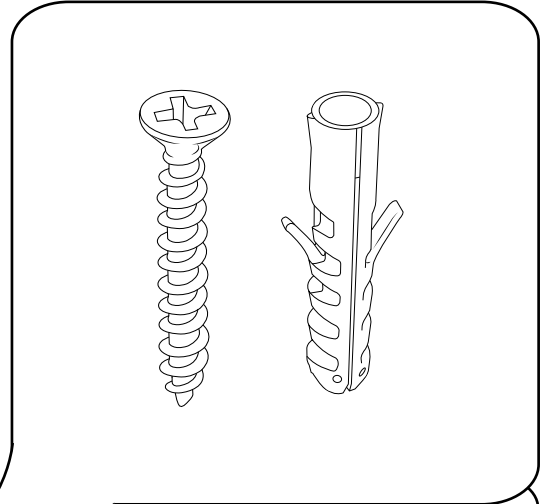

Milano

Shower Valve

Installation Guide

Installation

Tools required for installing:

Parts included:

1

2