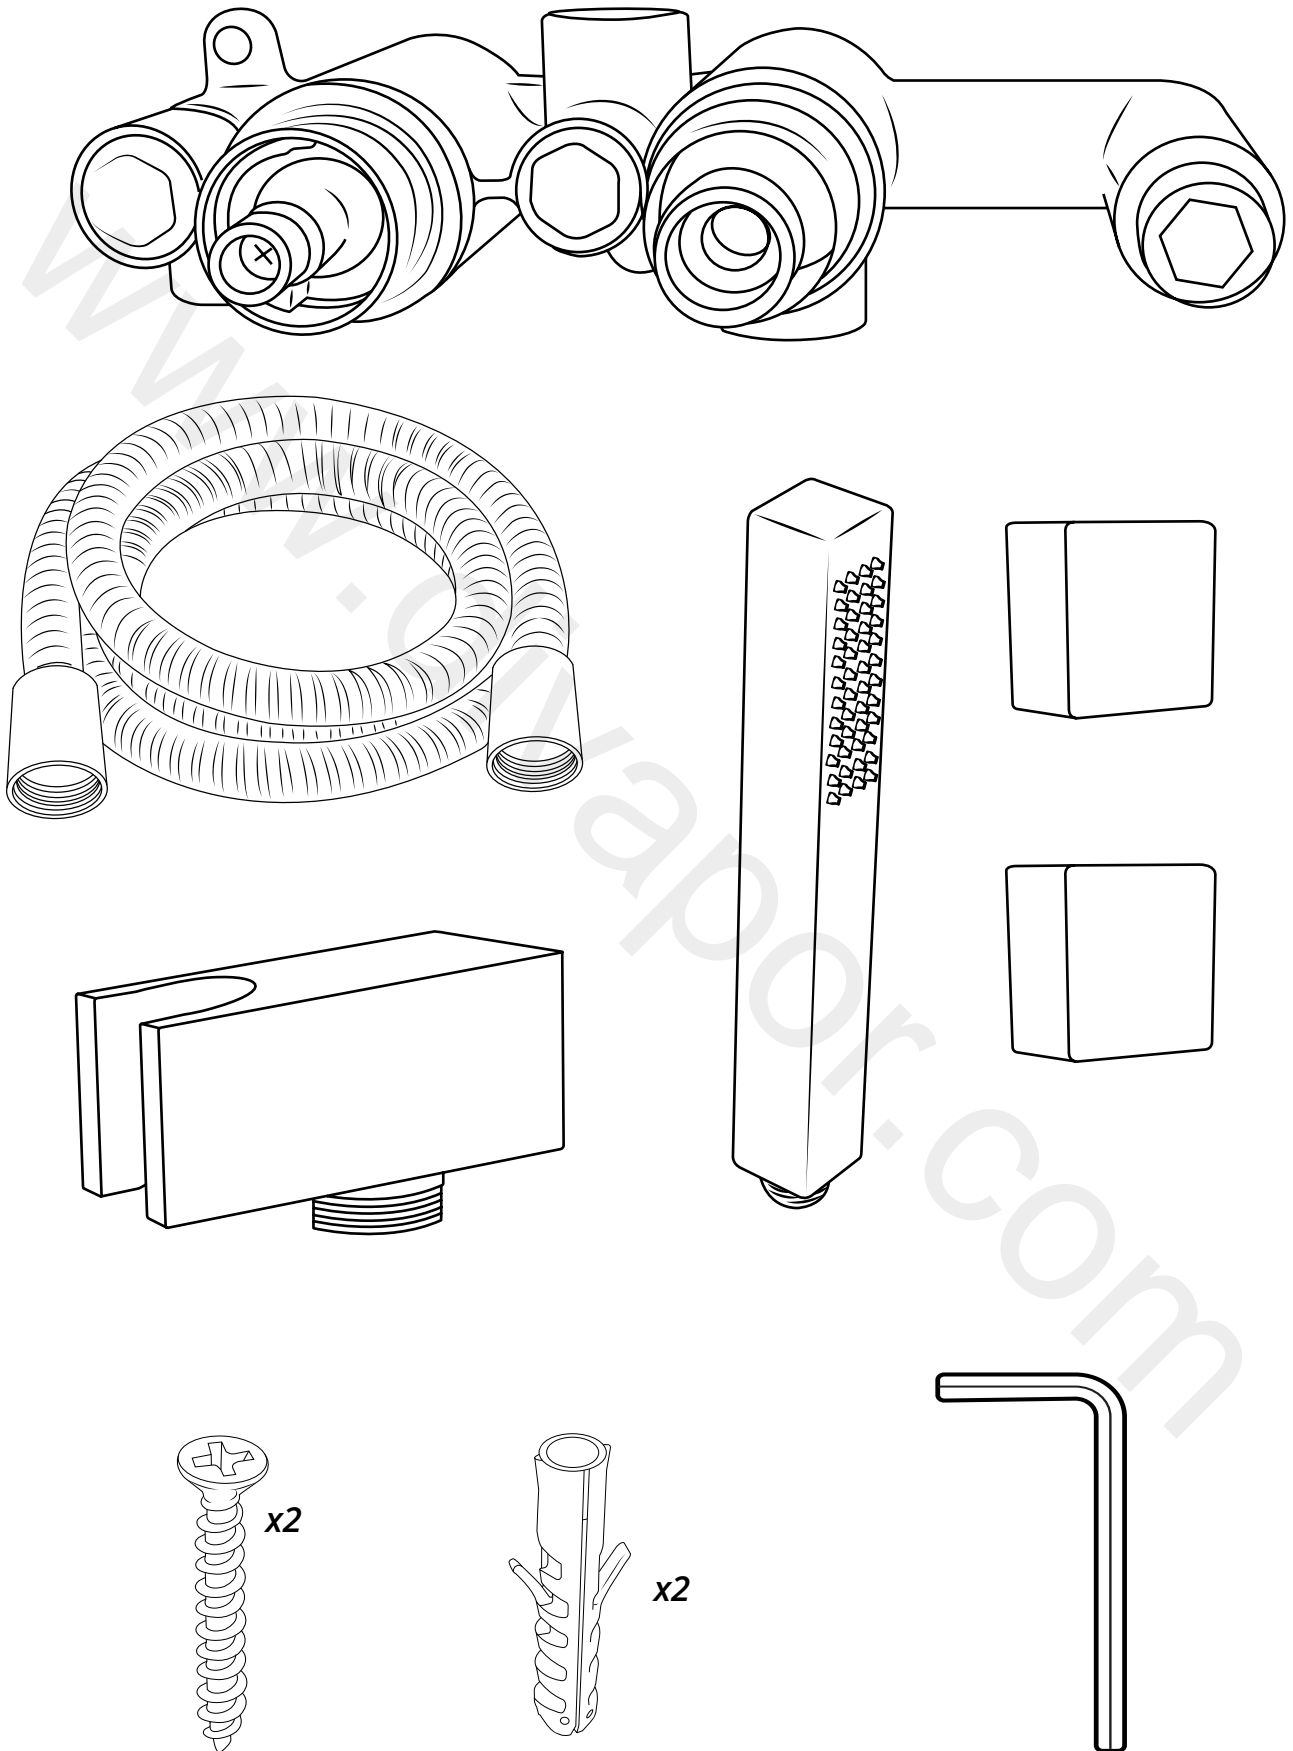

Milano

Shower Valve

Installation Guide

Installation

Tools required for installing:

Parts included:

1

2