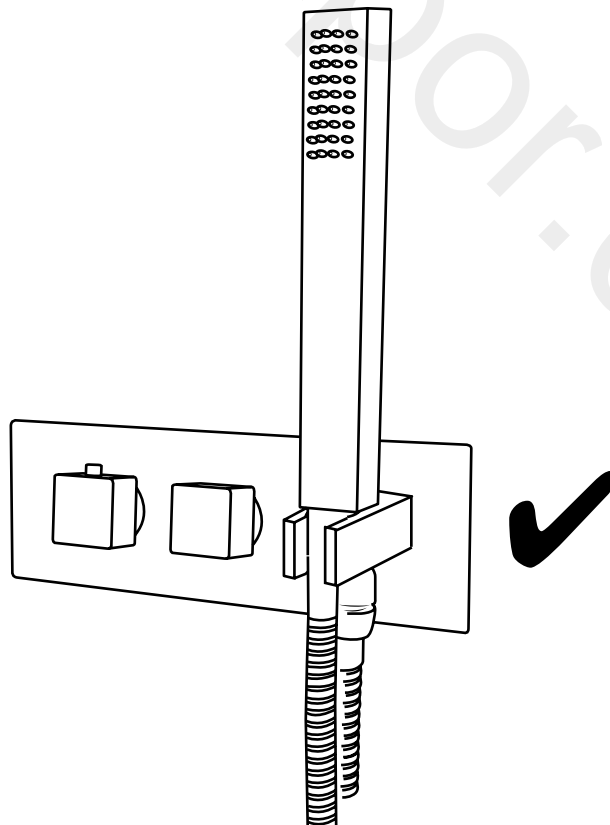

If you require any additional information or have any issues with this product please refer to the website.