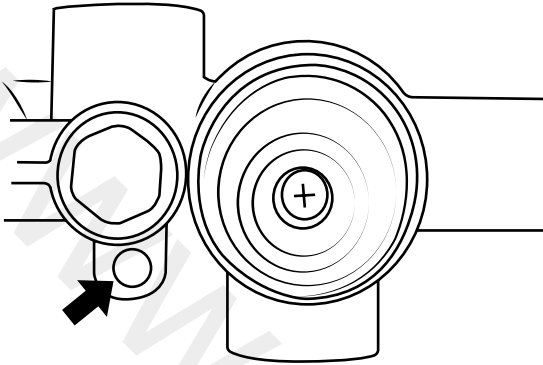

Milano

Shower Valve

Installation Guide

Installation

Tools required for installing:

Parts included:

1

2