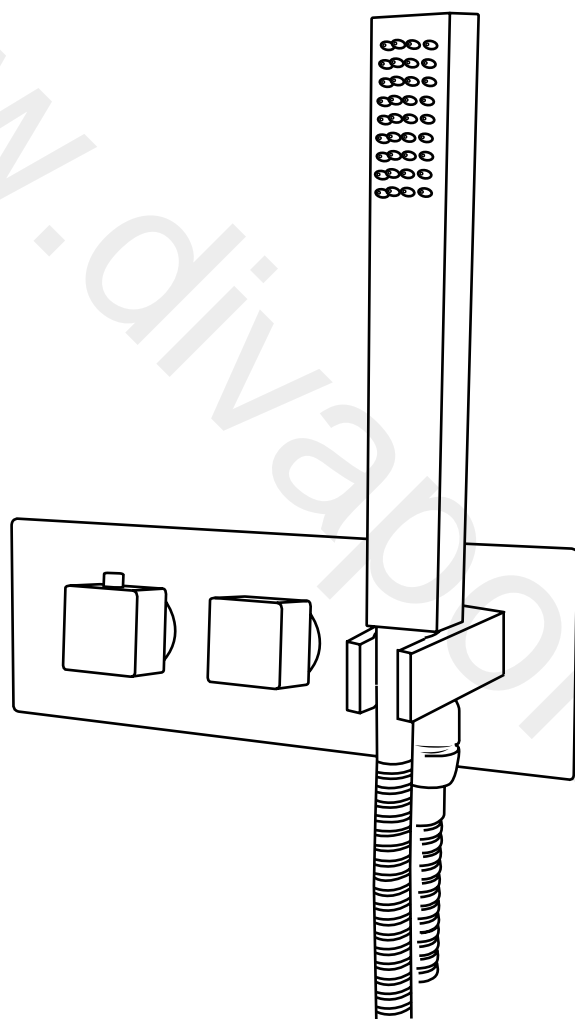

Milano

Shower Valve

Installation Guide

Installation

Tools required for installing:

Parts included:

1

2