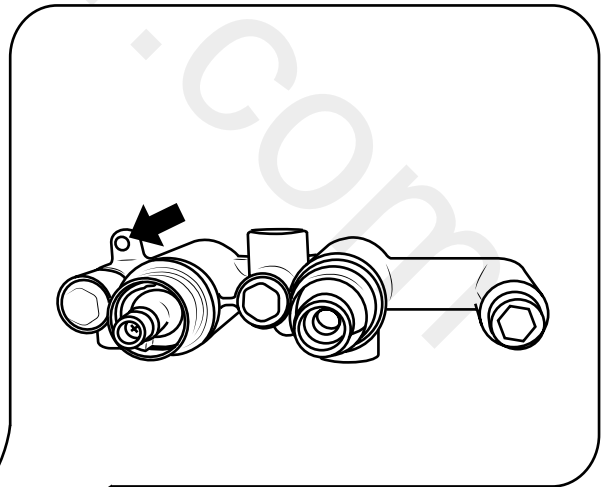

Milano

Shower Valve

Installation Guide

Installation

Tools required for installing:

Parts included:

1

2