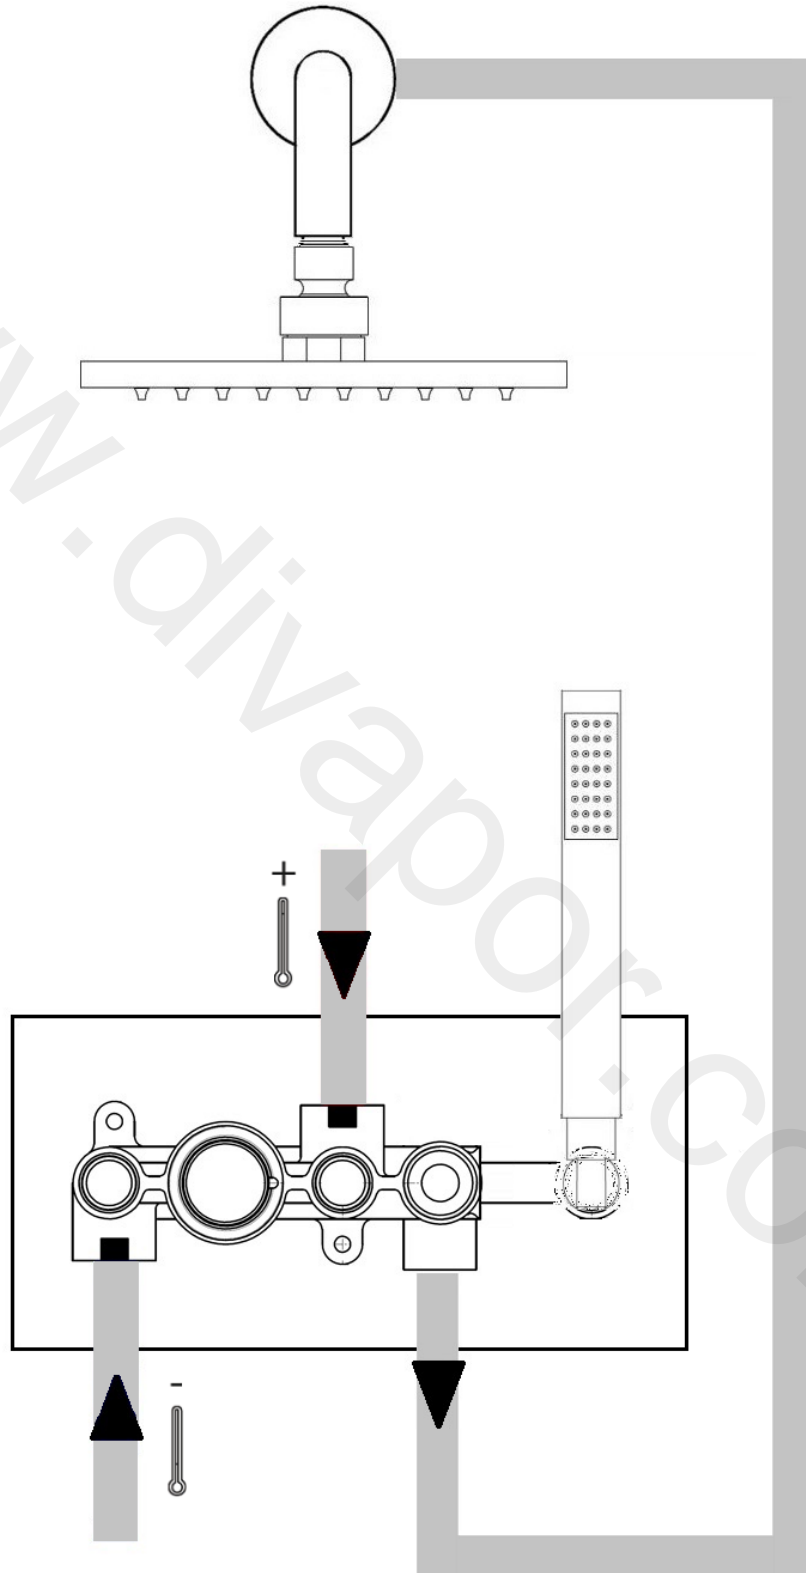

Installation Example

If you require any additional information or have any issues with this product please refer to the website.