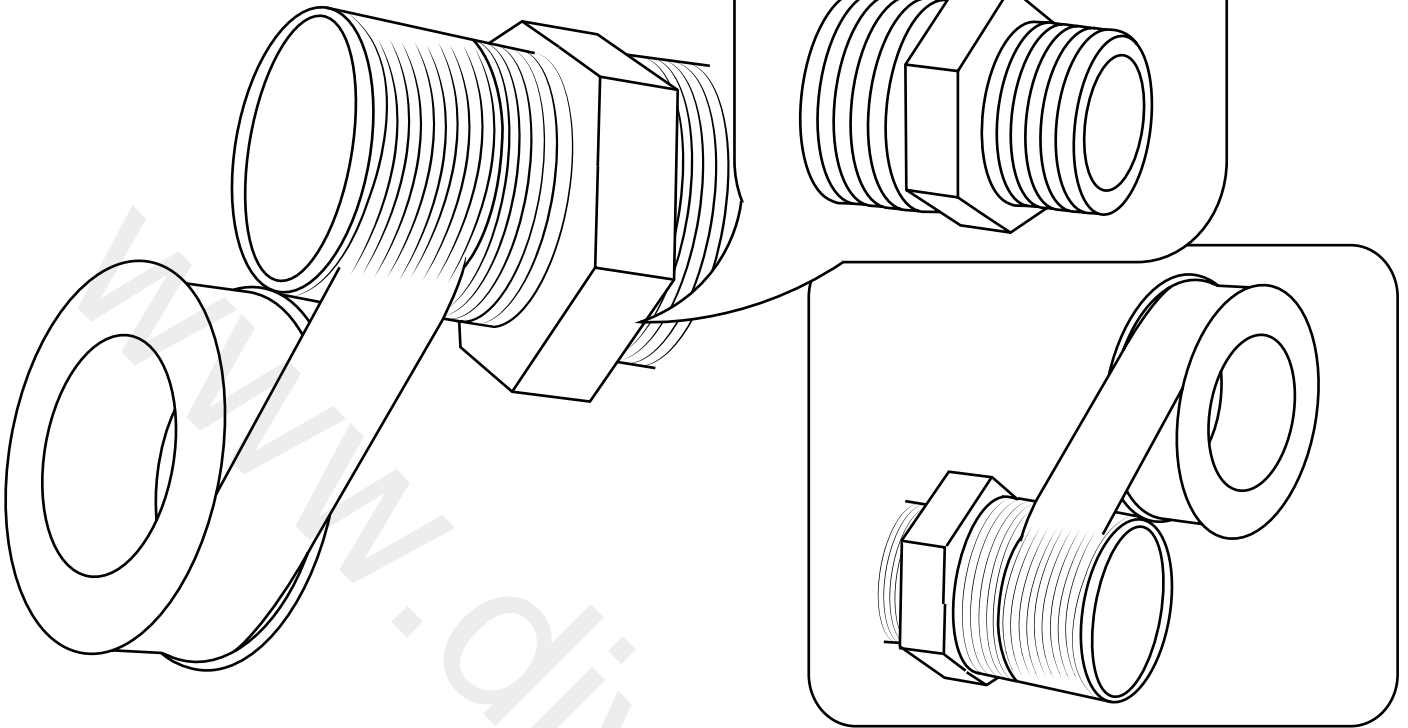

3

i Not included