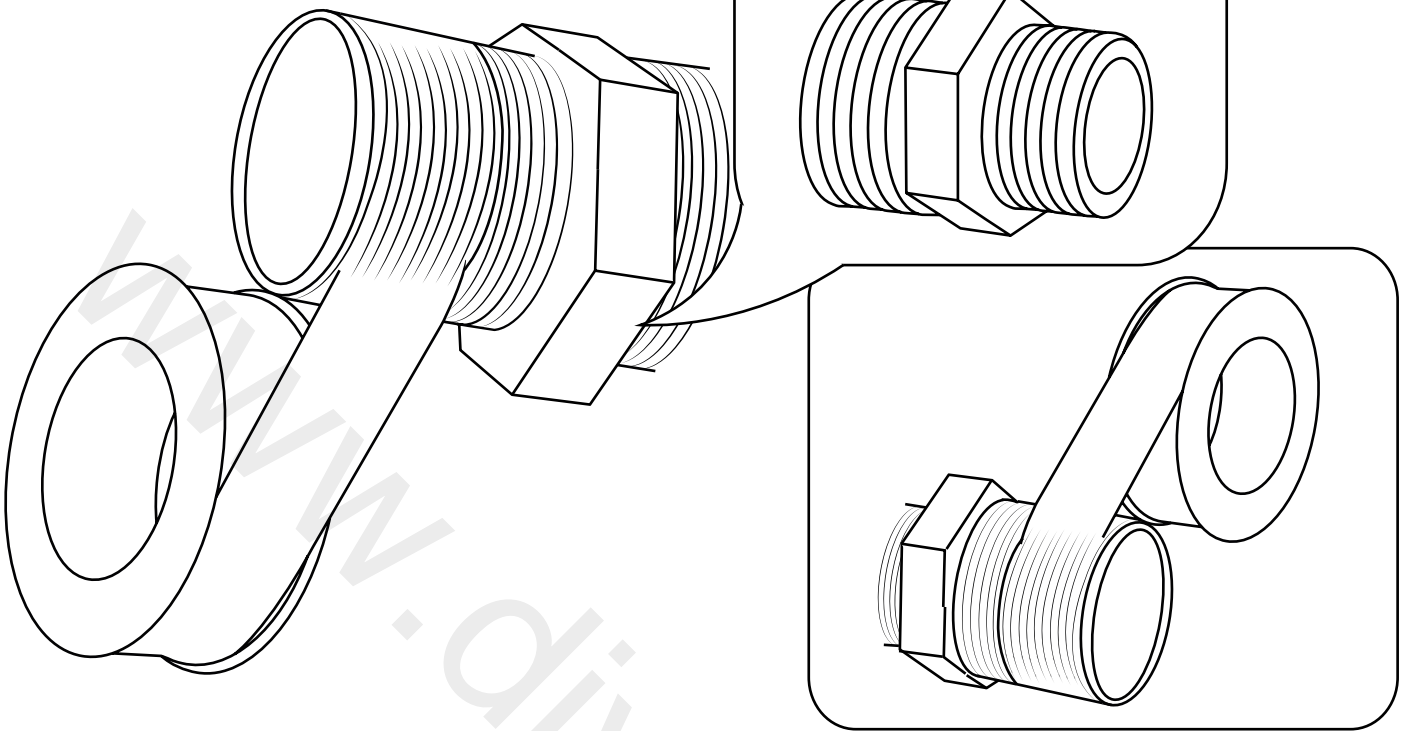

3

i Not included