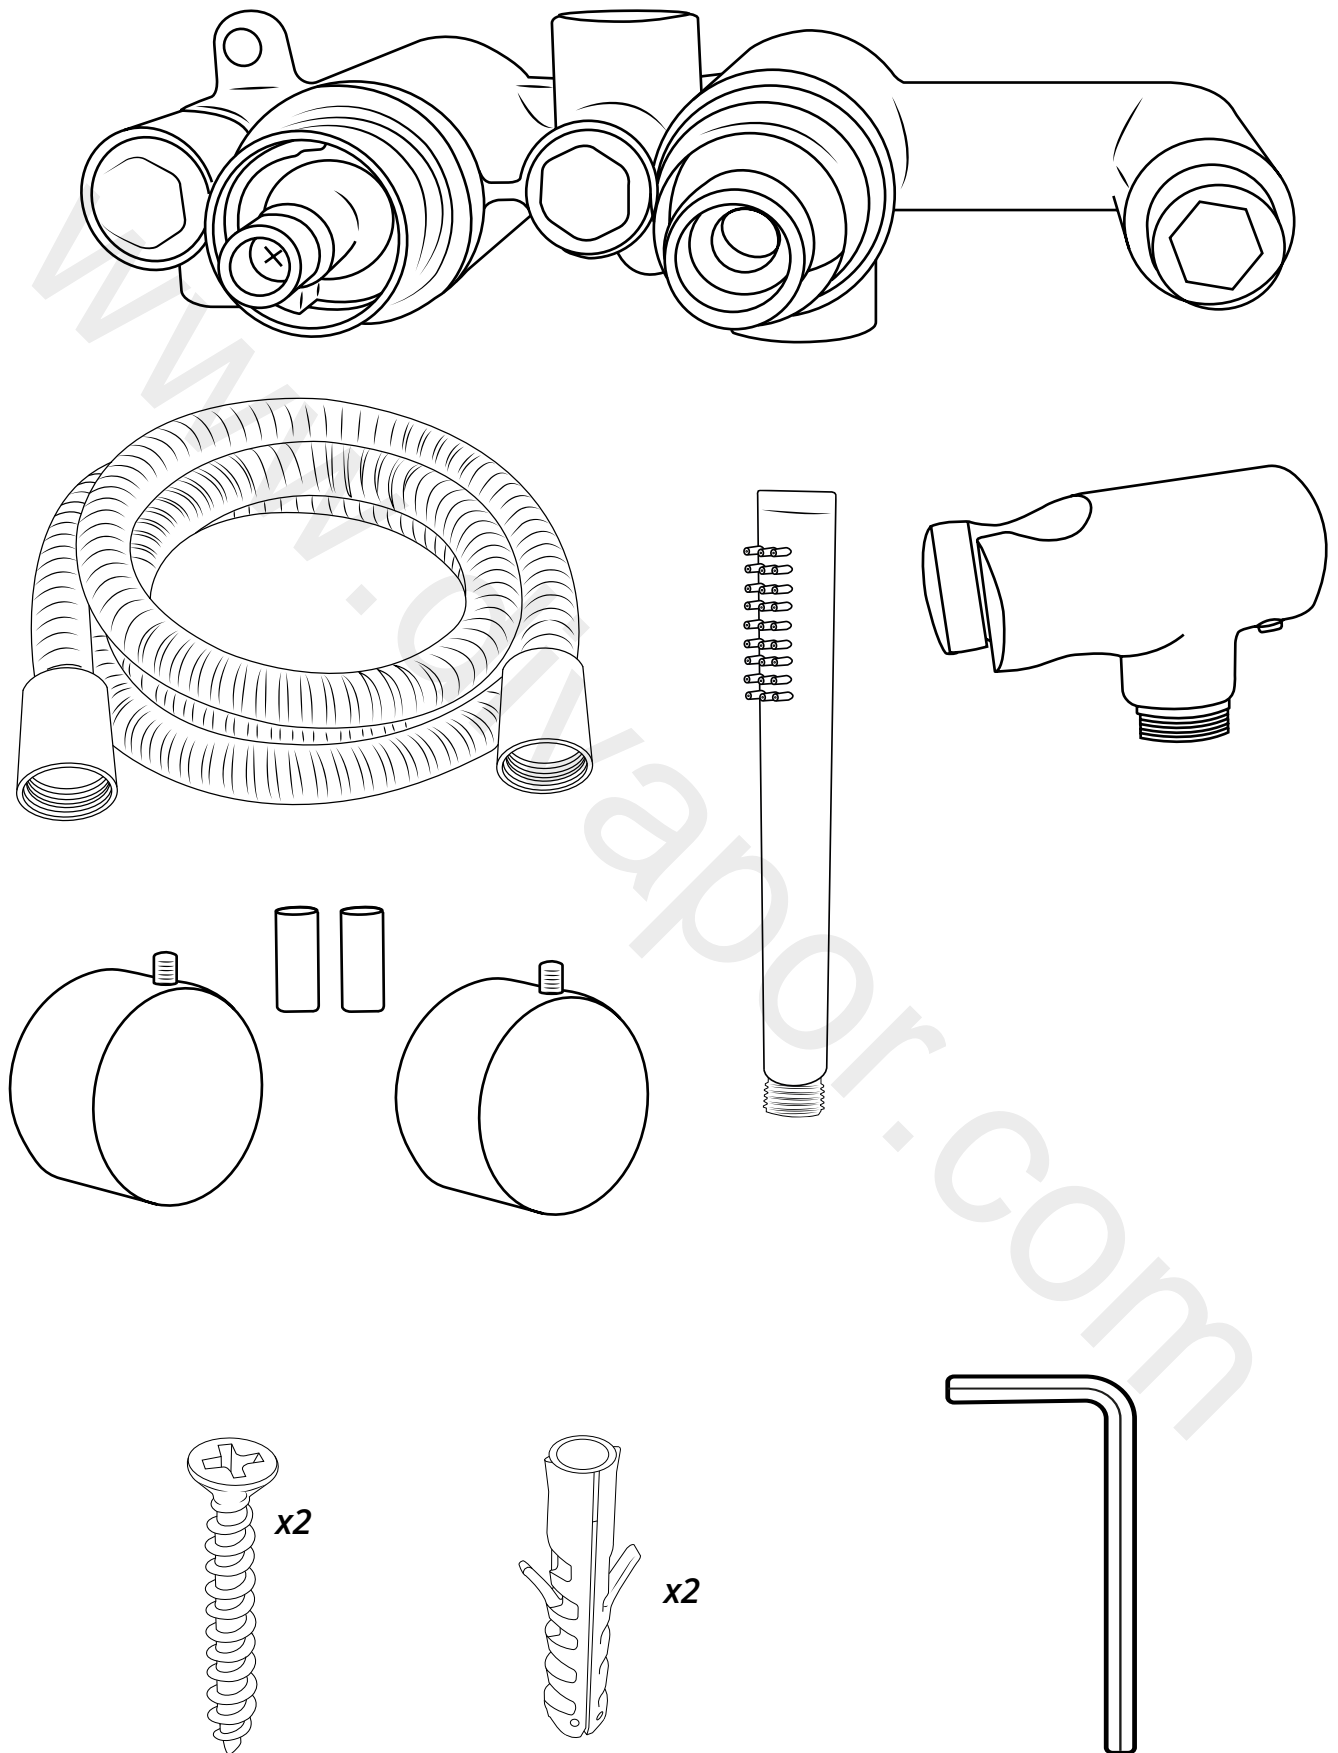

Milano

Shower Valve

Installation Guide

Installation

Tools required for installing:

Parts included:

1

2

3

i Not included

4

5

6

7

8

9

10

11

12

13