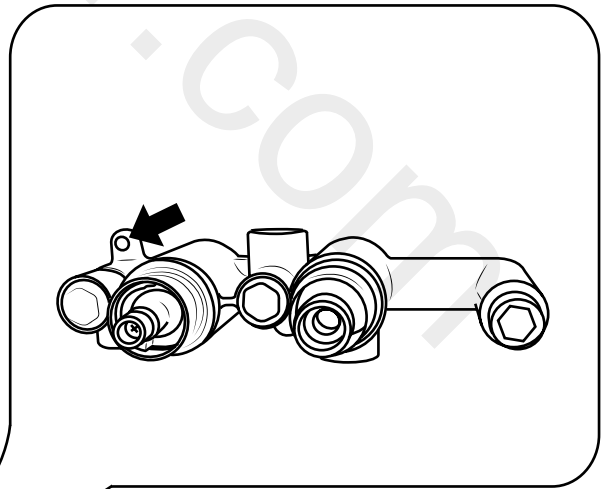

Milano

Shower Valve

Installation Guide

Installation

Tools required for installing:

Parts included:

1

2