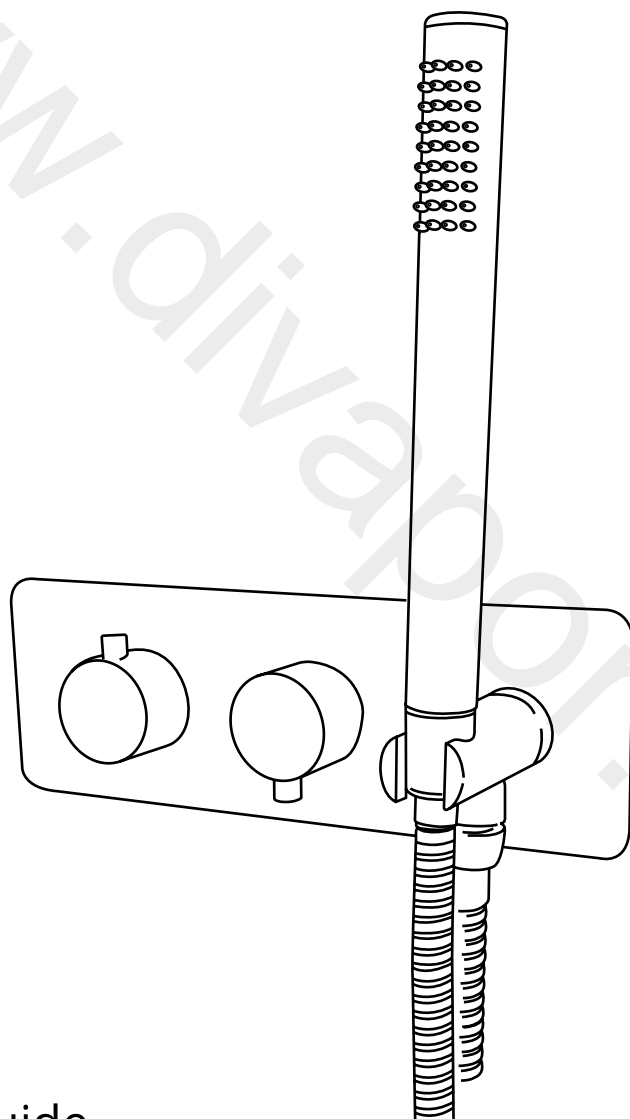

Milano

Shower Valve

Installation Guide

Installation

Tools required for installing:

Parts included:

1

2