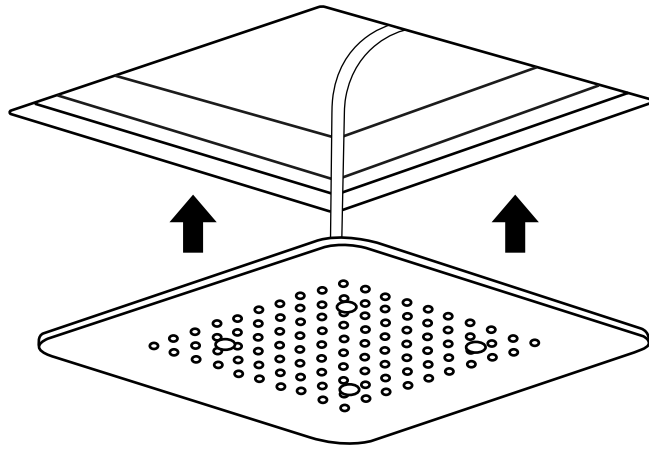

Milano

Large Recessed Shower Head

Installation Guide

Style may vary

Installation

Tools required for installing:

Parts included:

1

2

3

4

5

6

7

8

9