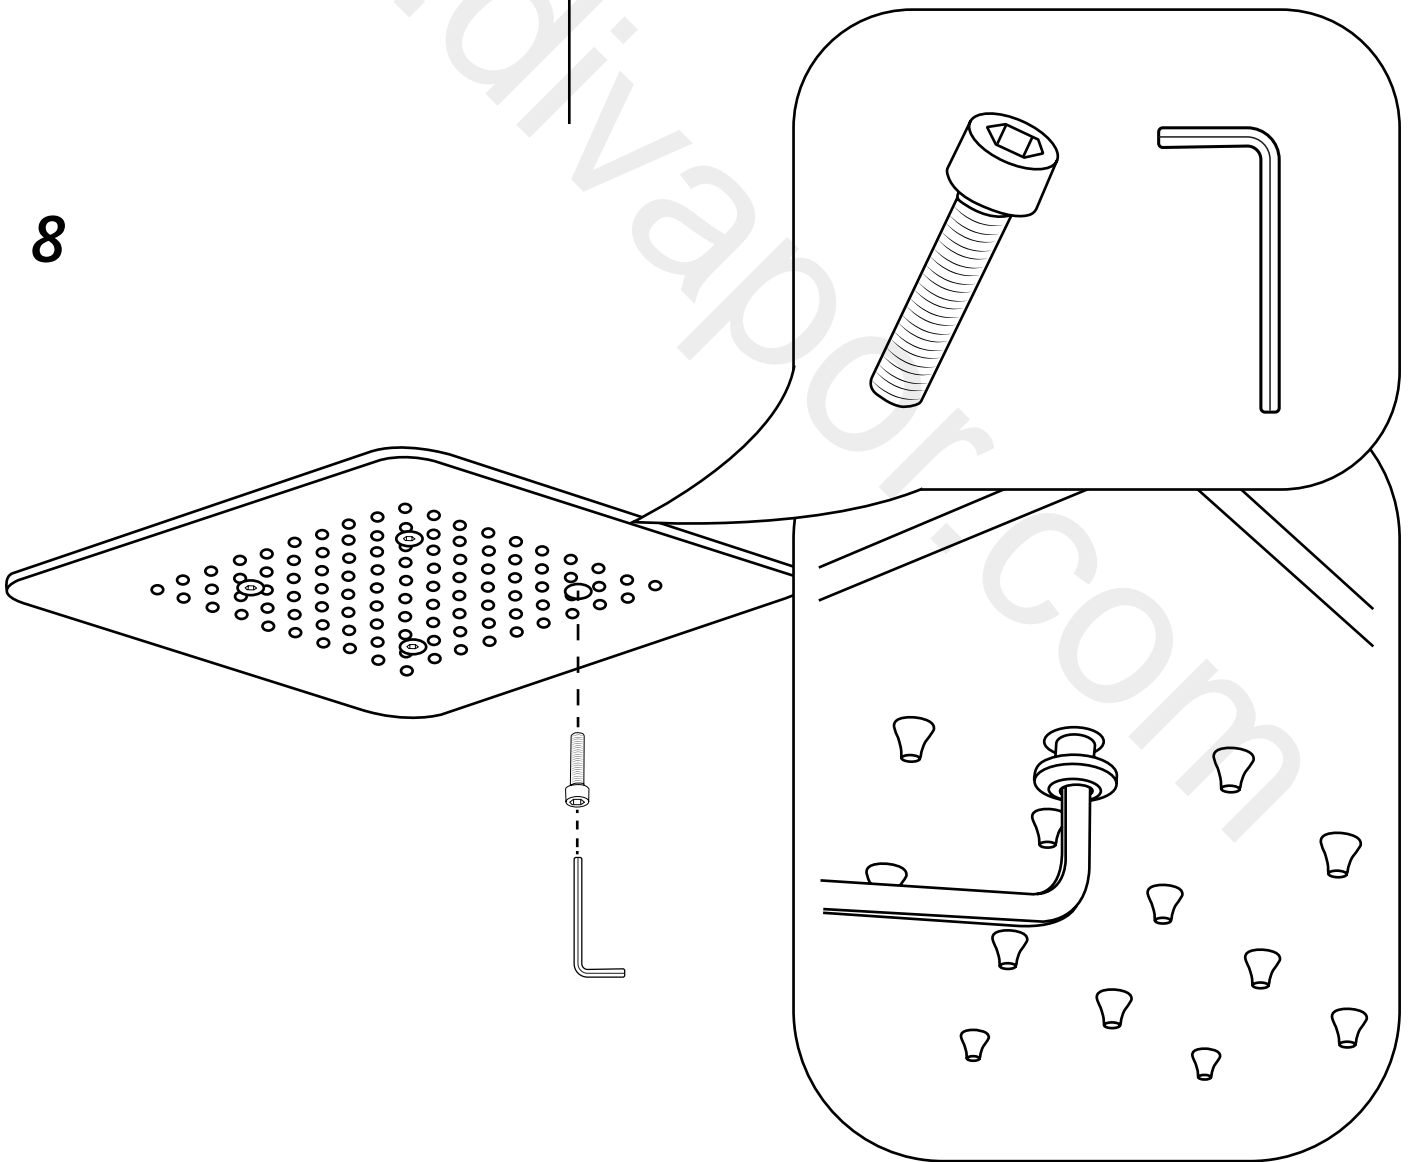

Milano

Large Recessed Shower Head

Installation Guide

Style may vary

Installation

Tools required for installing:

Parts included:

1

2

3

4

5

6

7

8

9