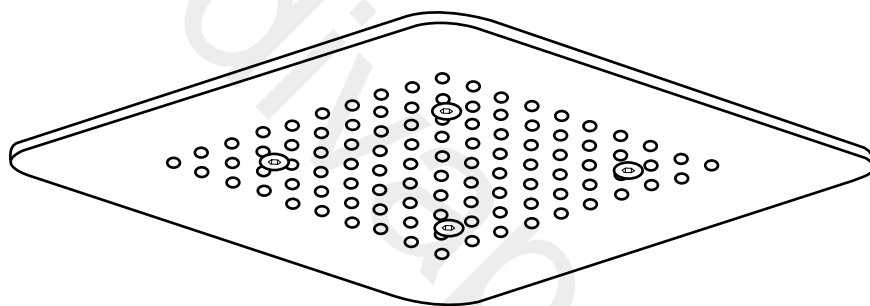

Milano

Large Recessed Shower Head

Installation Guide

Style may vary

Installation

Tools required for installing:

Parts included:

1