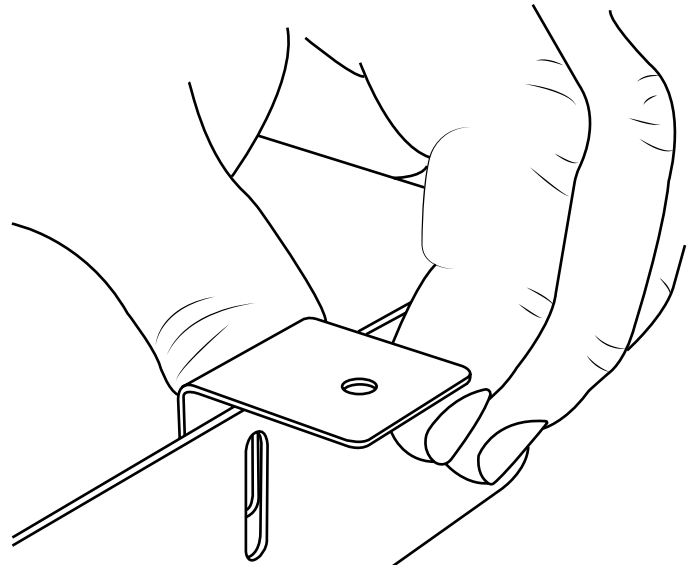

Milano

Large Recessed Shower Head

Installation Guide

Style may vary

Installation

Tools required for installing:

Parts included:

1