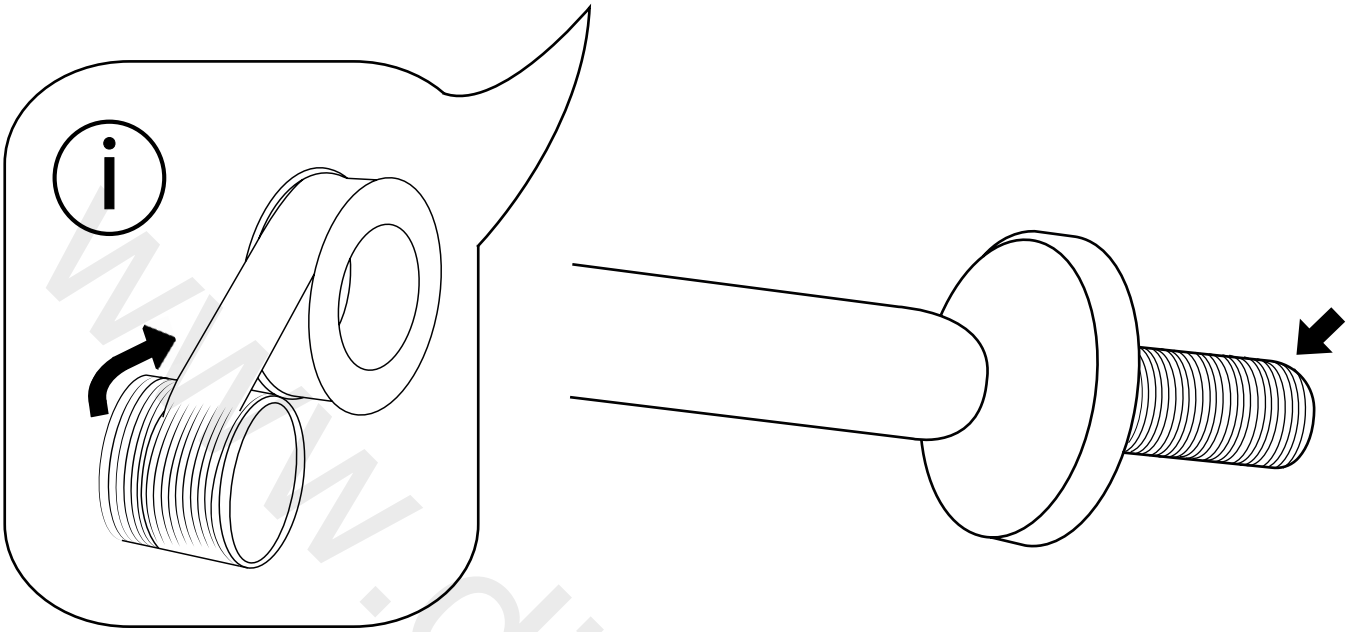

Milano

Wall Mounted Shower Head & Arm

Installation Guide

Style may vary

Installation

Tools required for installing:

Parts included:

1