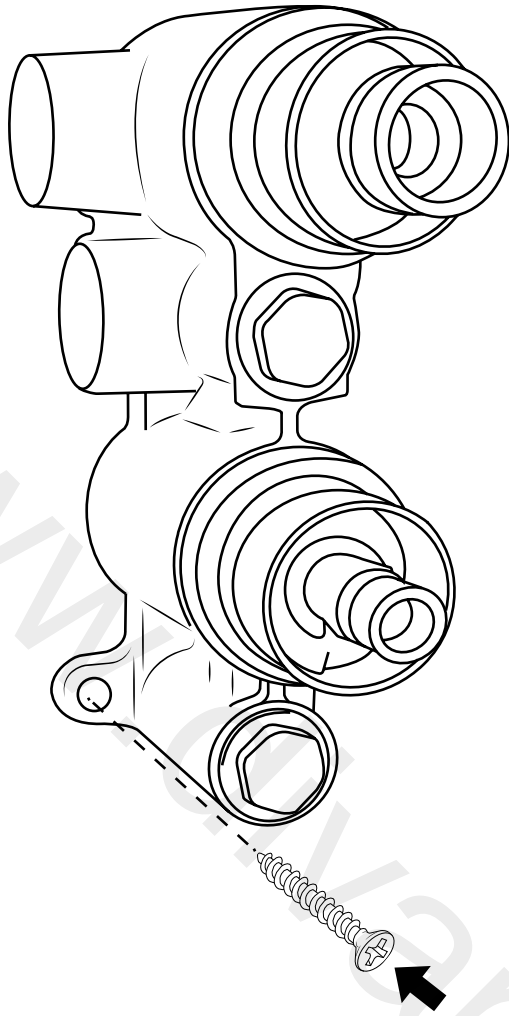

# Milano

Shower Valve

Installation Guide

Style may vary

# Installation

---

*Tools required for installing:*

**Parts included:**

x2

x2

Style may vary

1