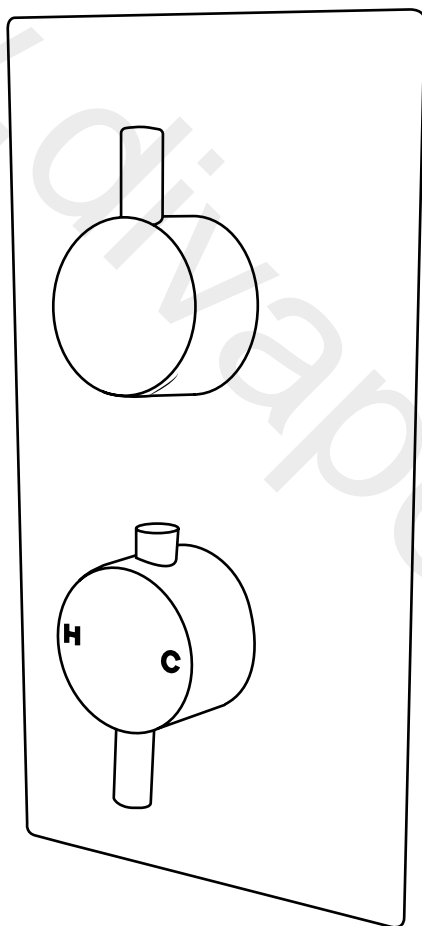

# Milano

Shower Valve

Installation Guide

Style may vary

# Installation

---

*Tools required for installing:*

**Parts included:**

x2

x2

Style may vary

1