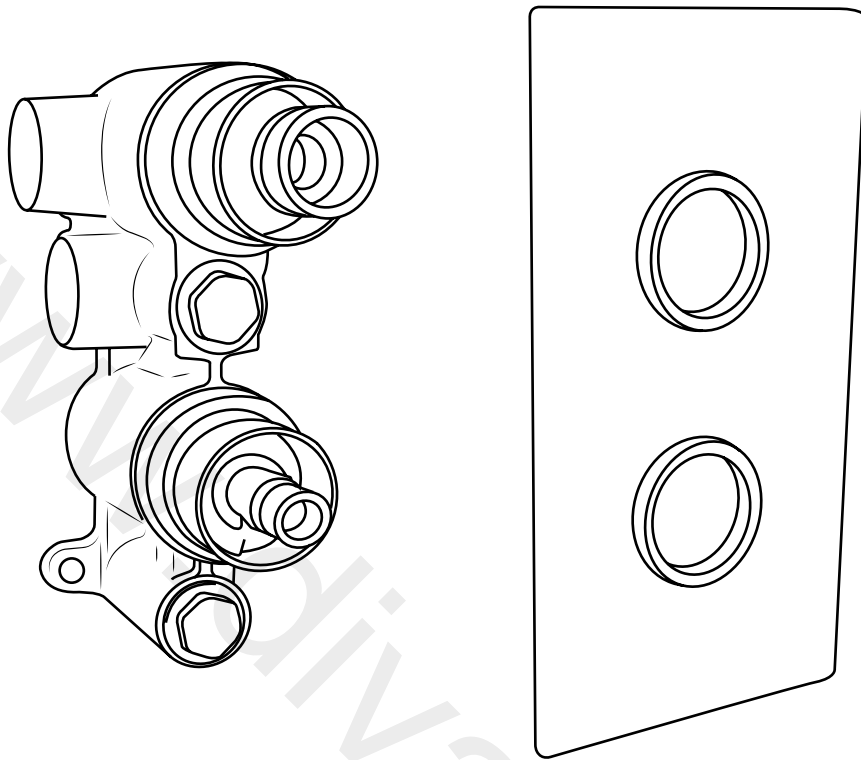

# Milano

Shower Valve

Installation Guide

Style may vary

# Installation

---

*Tools required for installing:*

**Parts included:**

x2

x2

Style may vary

1