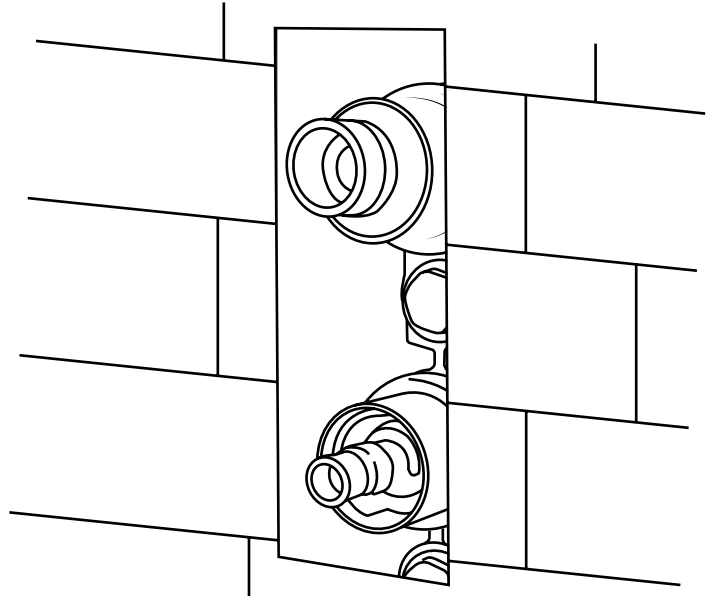

# Milano

Shower Valve

Installation Guide

Style may vary

2

3

4

5

6

7

8

9