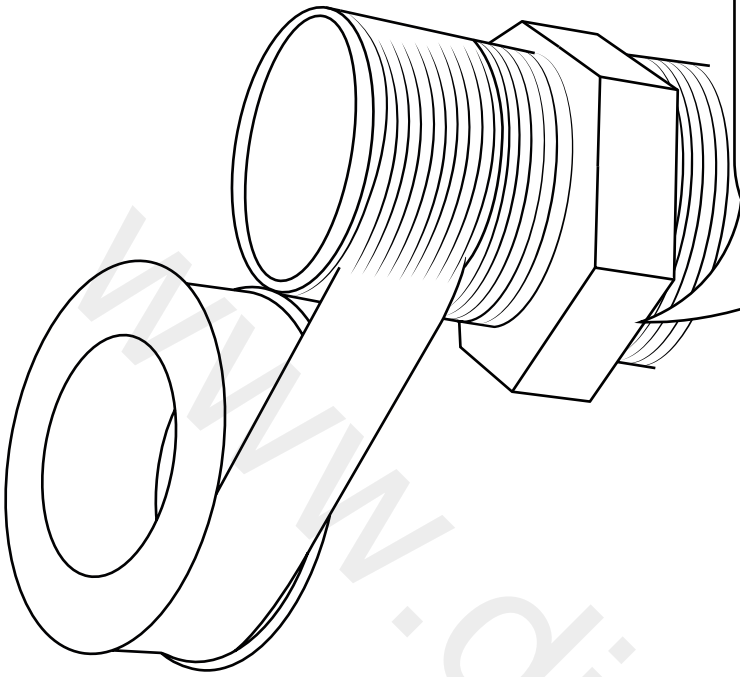

3

i Not included