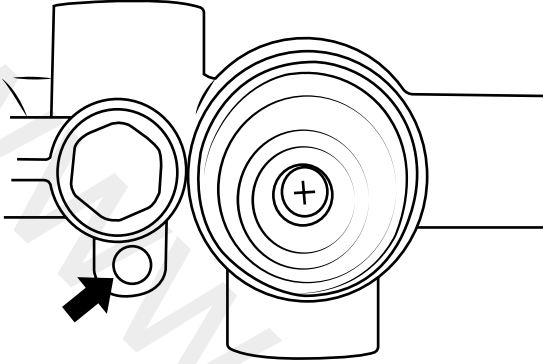

Milano

Shower Valve

Installation Guide

Installation

Tools required for installing:

Parts included:

1

2