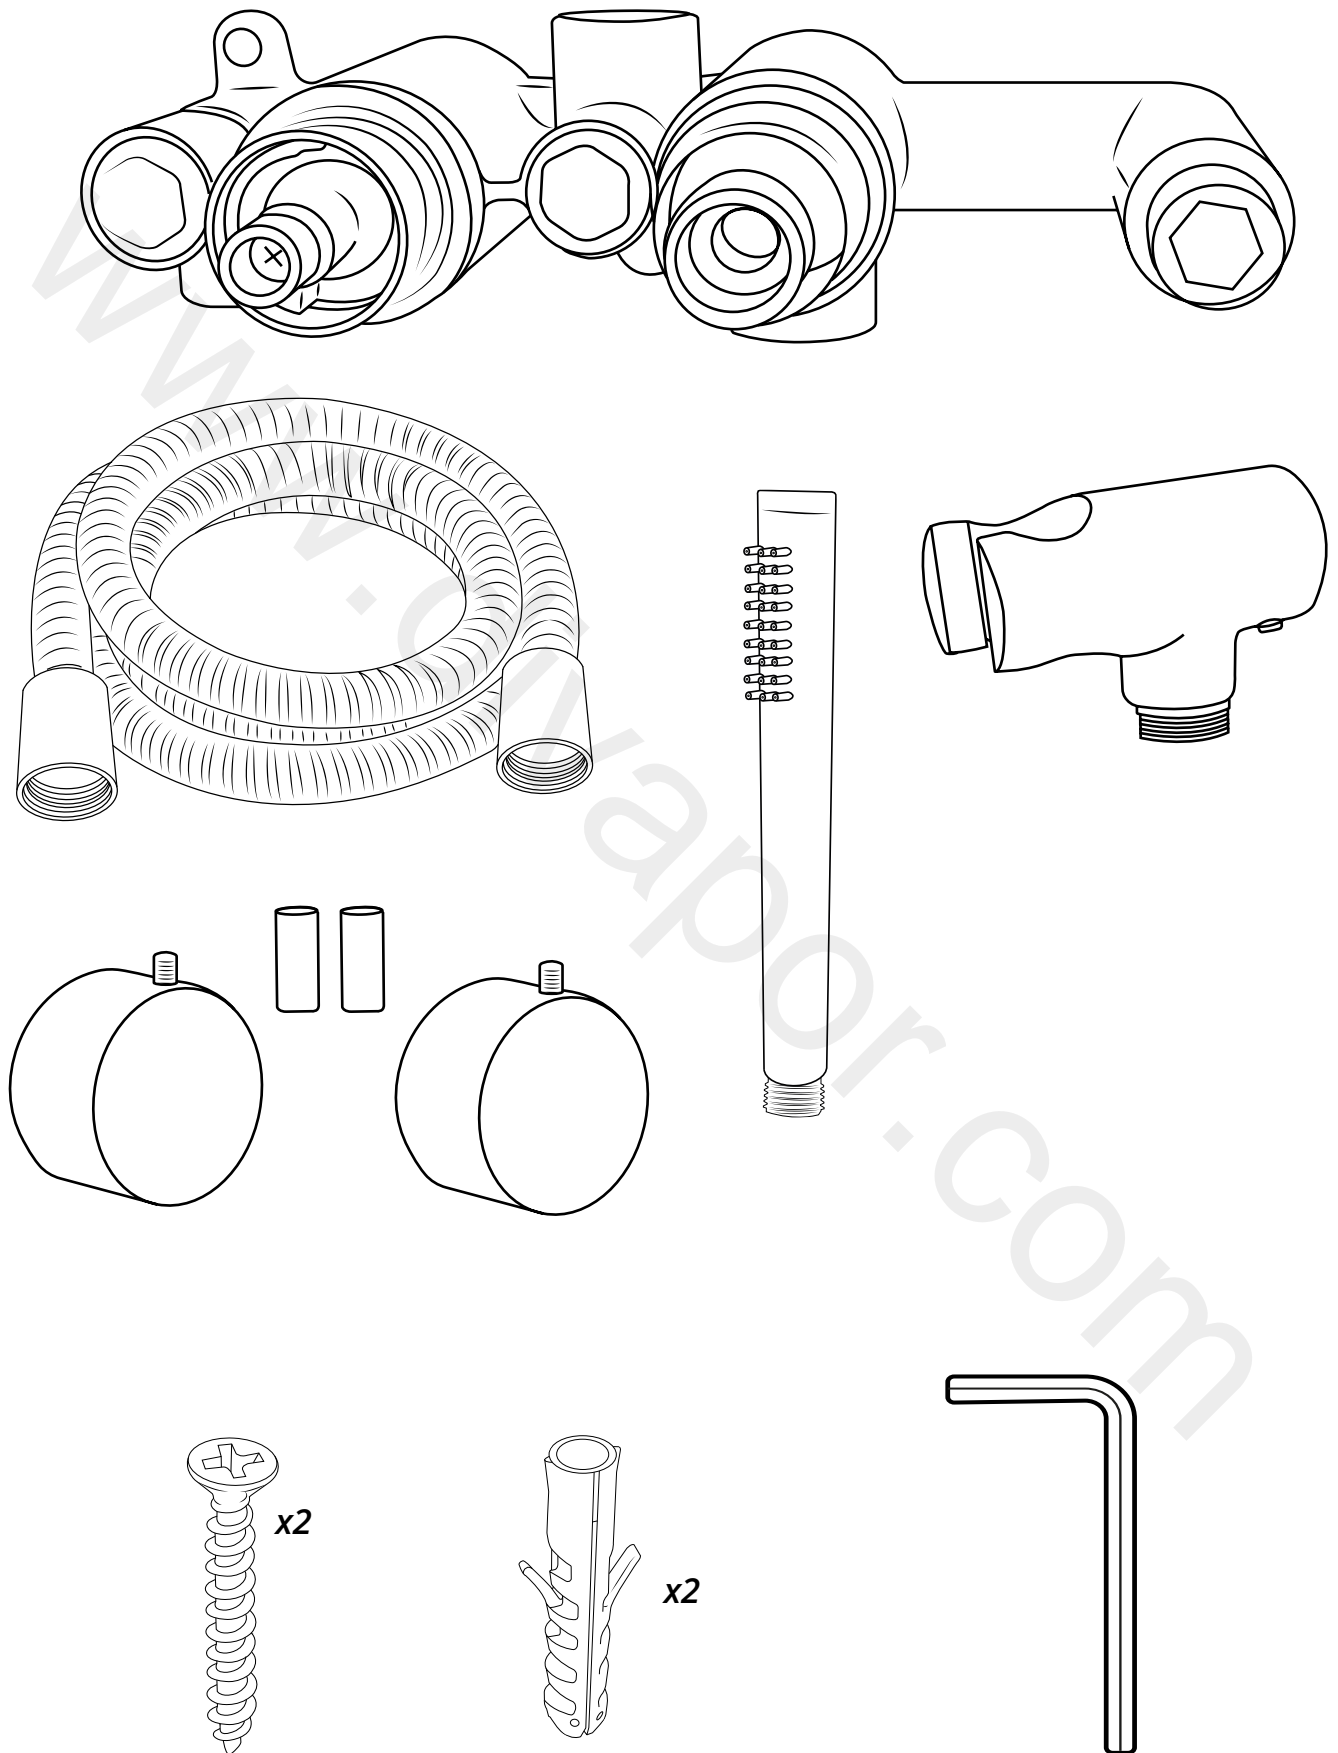

Milano

Shower Valve

Installation Guide

Installation

Tools required for installing:

Parts included:

1

2

3

i Not included

4

5

6

7

8

9

10

11

12

13