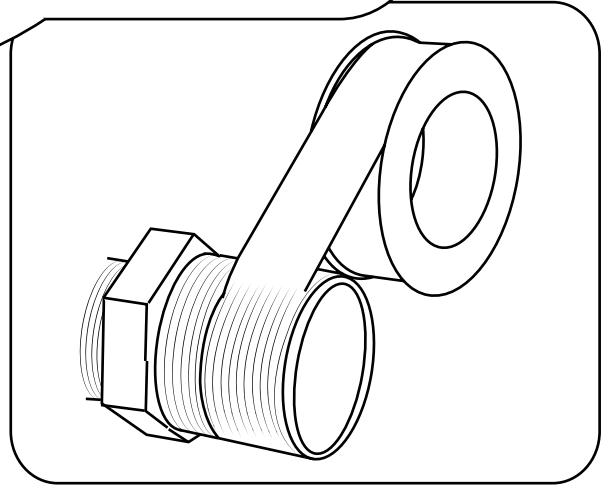

3

i Not included