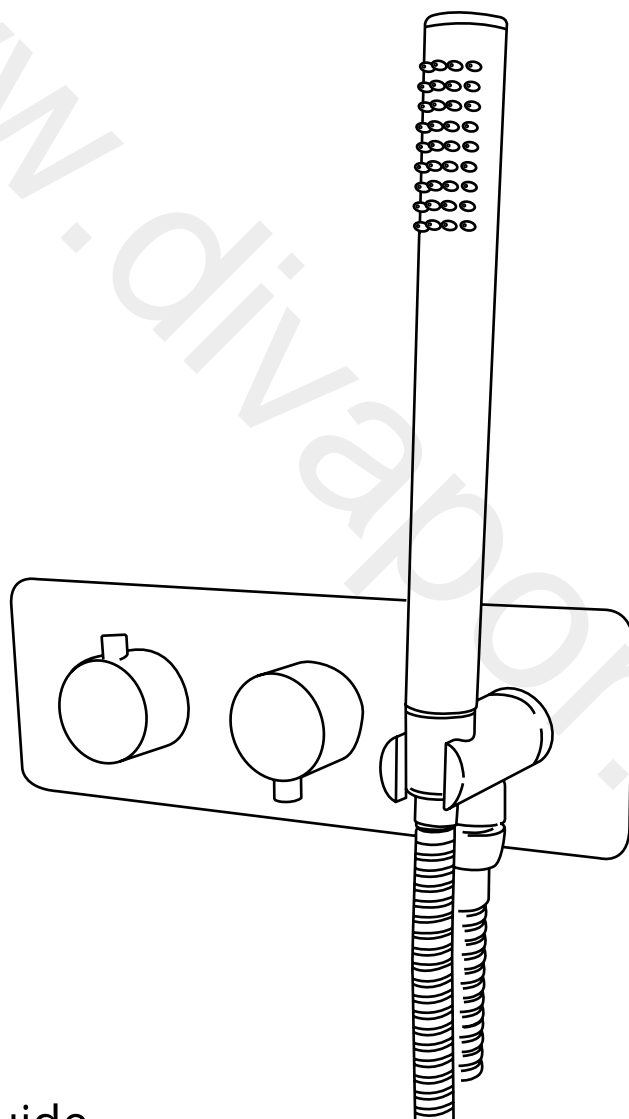

Milano

Shower Valve

Installation Guide

Installation

Tools required for installing:

Parts included:

1

2