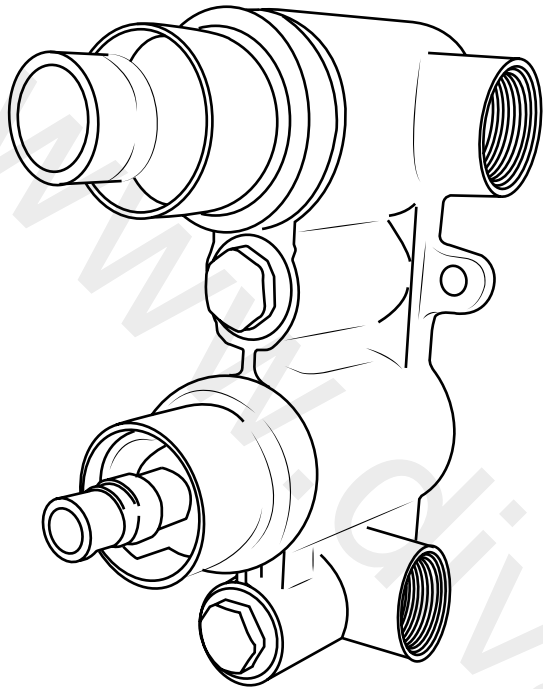

Milano

Traditional Twin Diverter Valve

Installation Guide

Installation

Tools required for installing:

Parts included:

1

2