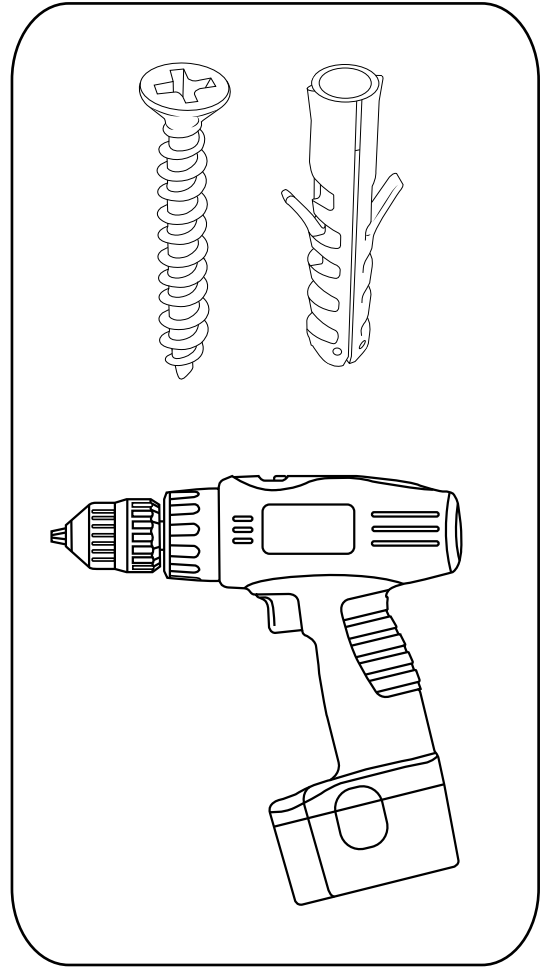

Milano

Traditional Twin Diverter Valve

Installation Guide

Installation

Tools required for installing:

Parts included:

1

2