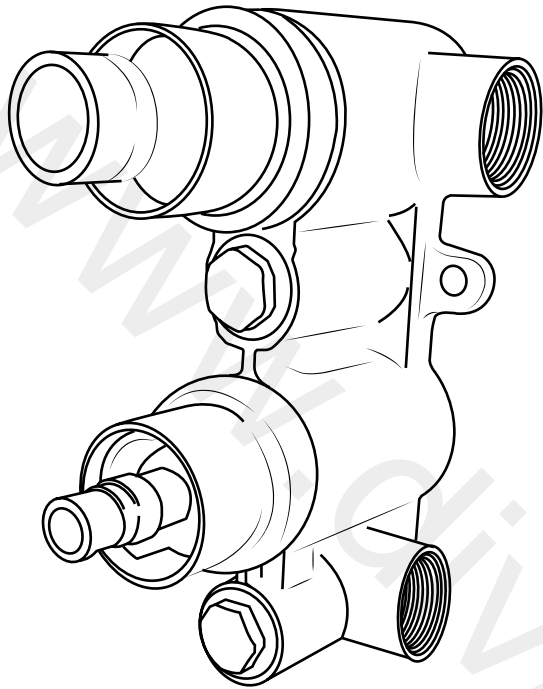

Milano

Traditional Twin Diverter Valve

Installation Guide

Installation

Tools required for installing:

Parts included:

1

2