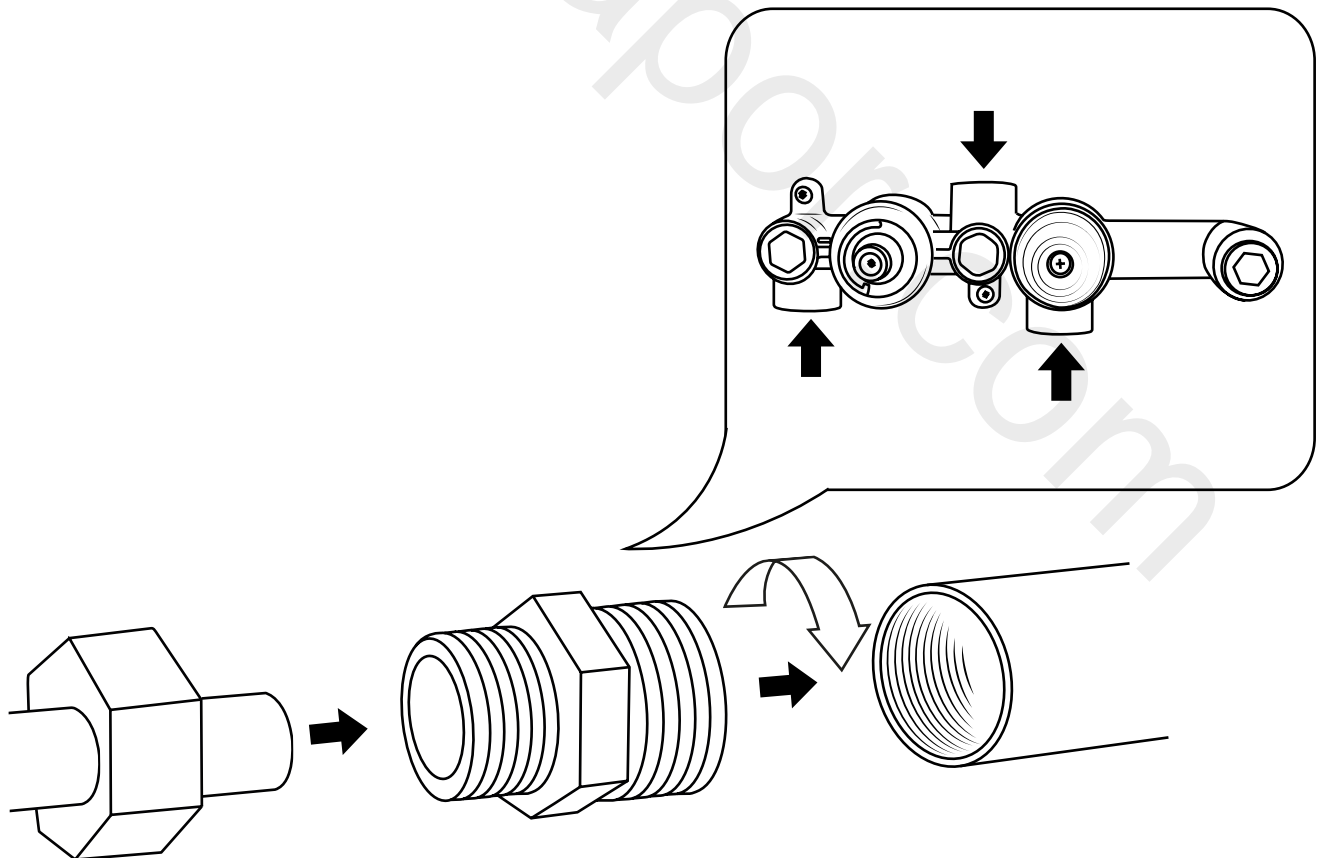

# Milano

Shower Valve

Installation Guide

# Installation

---

*Tools required for installing:*

**Parts included:**

1

2

3

4