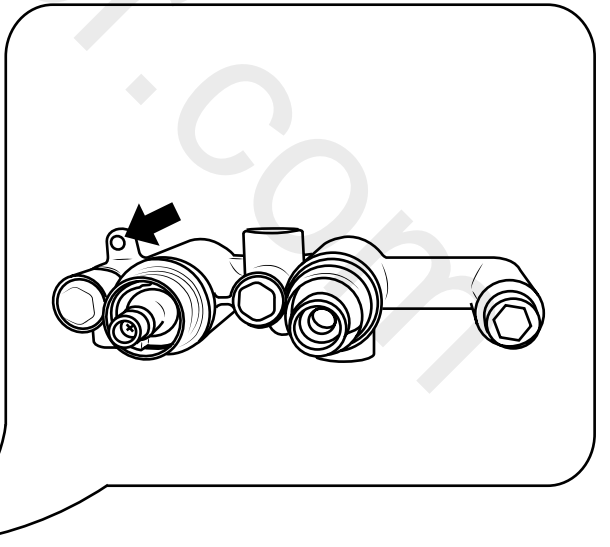

# Milano

Shower Valve

Installation Guide

# Installation

---

*Tools required for installing:*

**Parts included:**

1

2

3

4