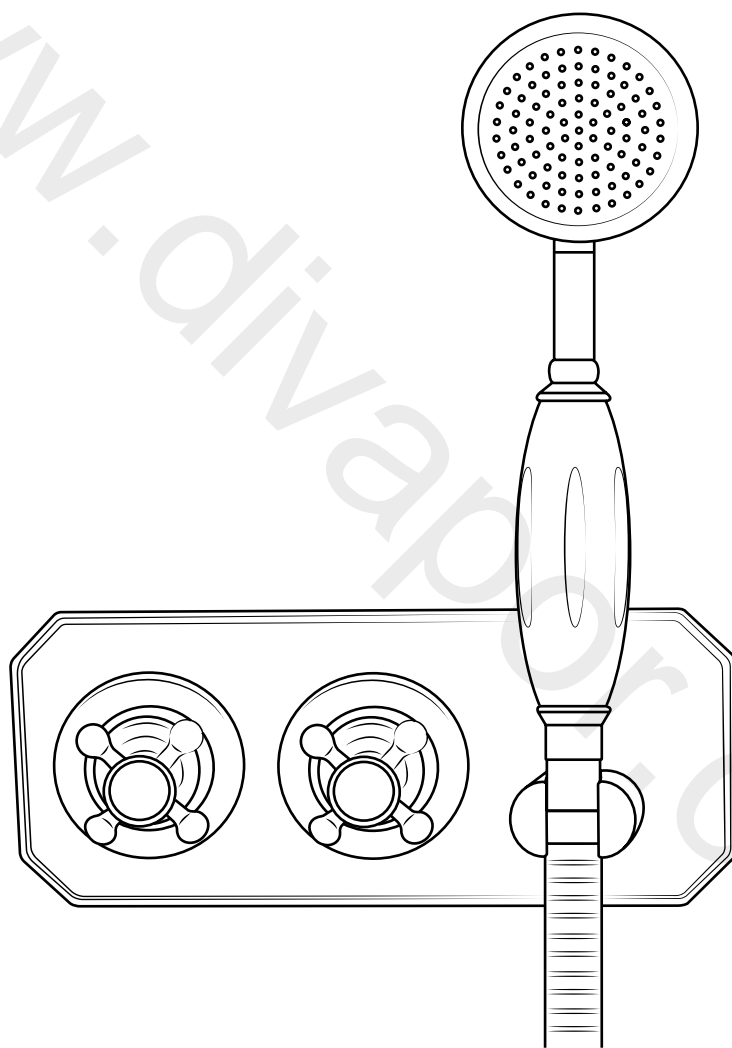

# Milano

Shower Valve

Installation Guide