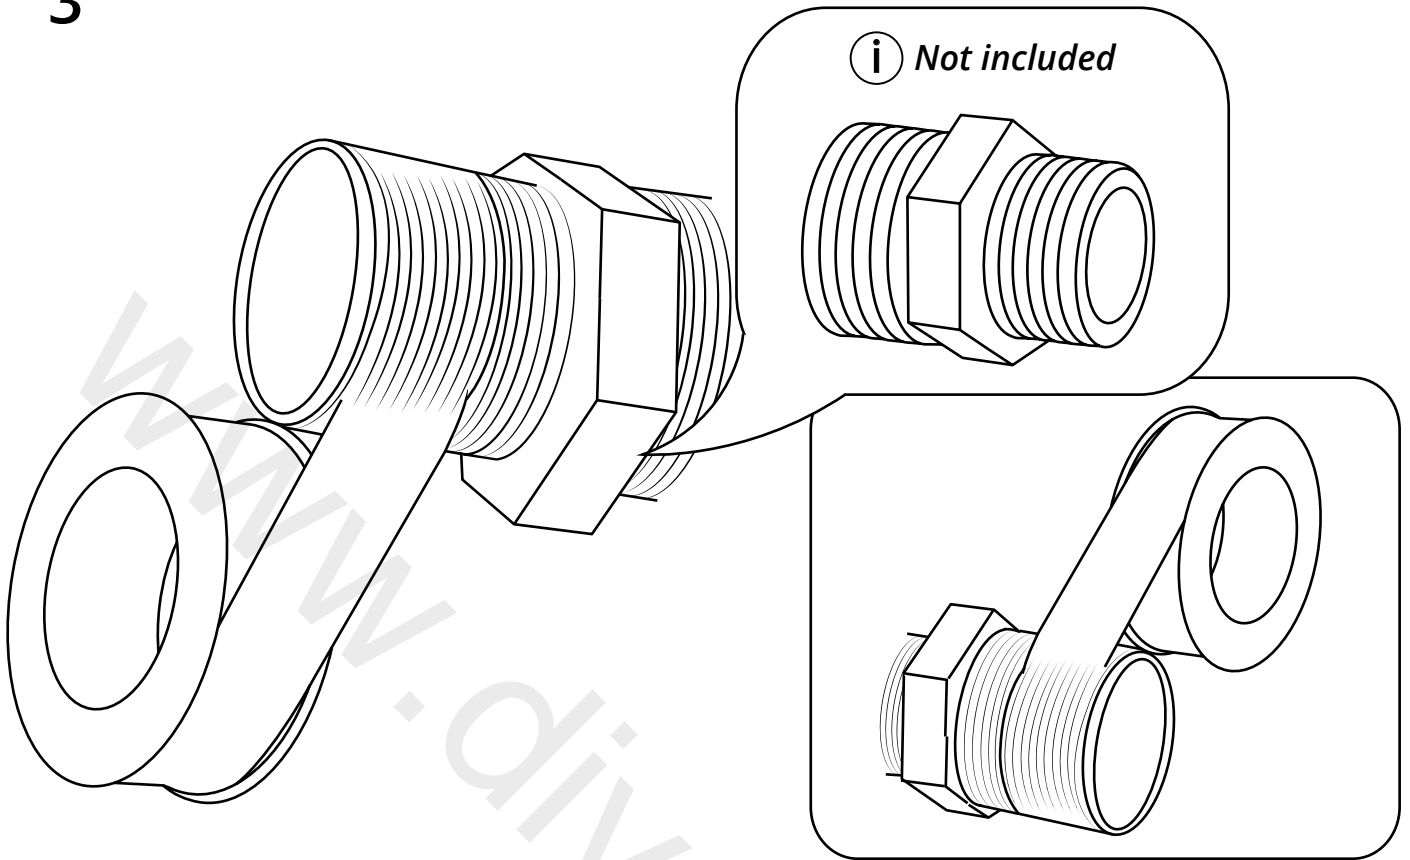

# Milano

Shower Valve

Installation Guide

# Installation

---

*Tools required for installing:*

**Parts included:**

1

2

3

4