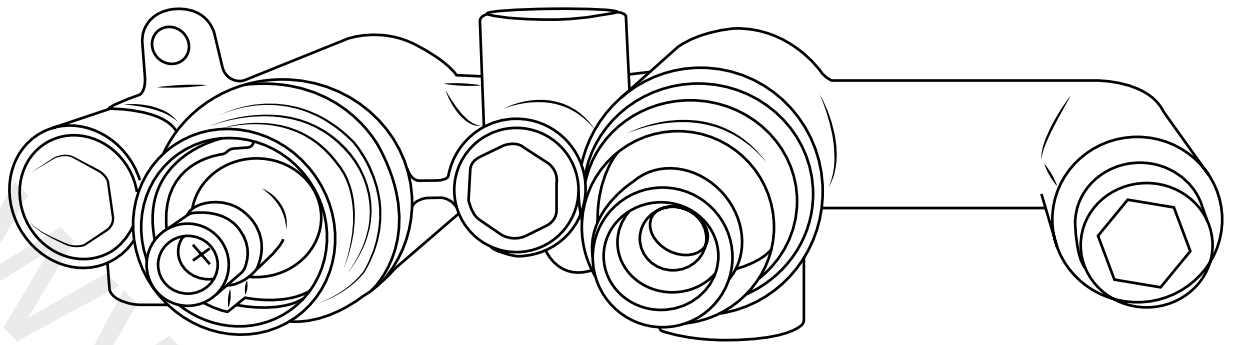

Parts included: