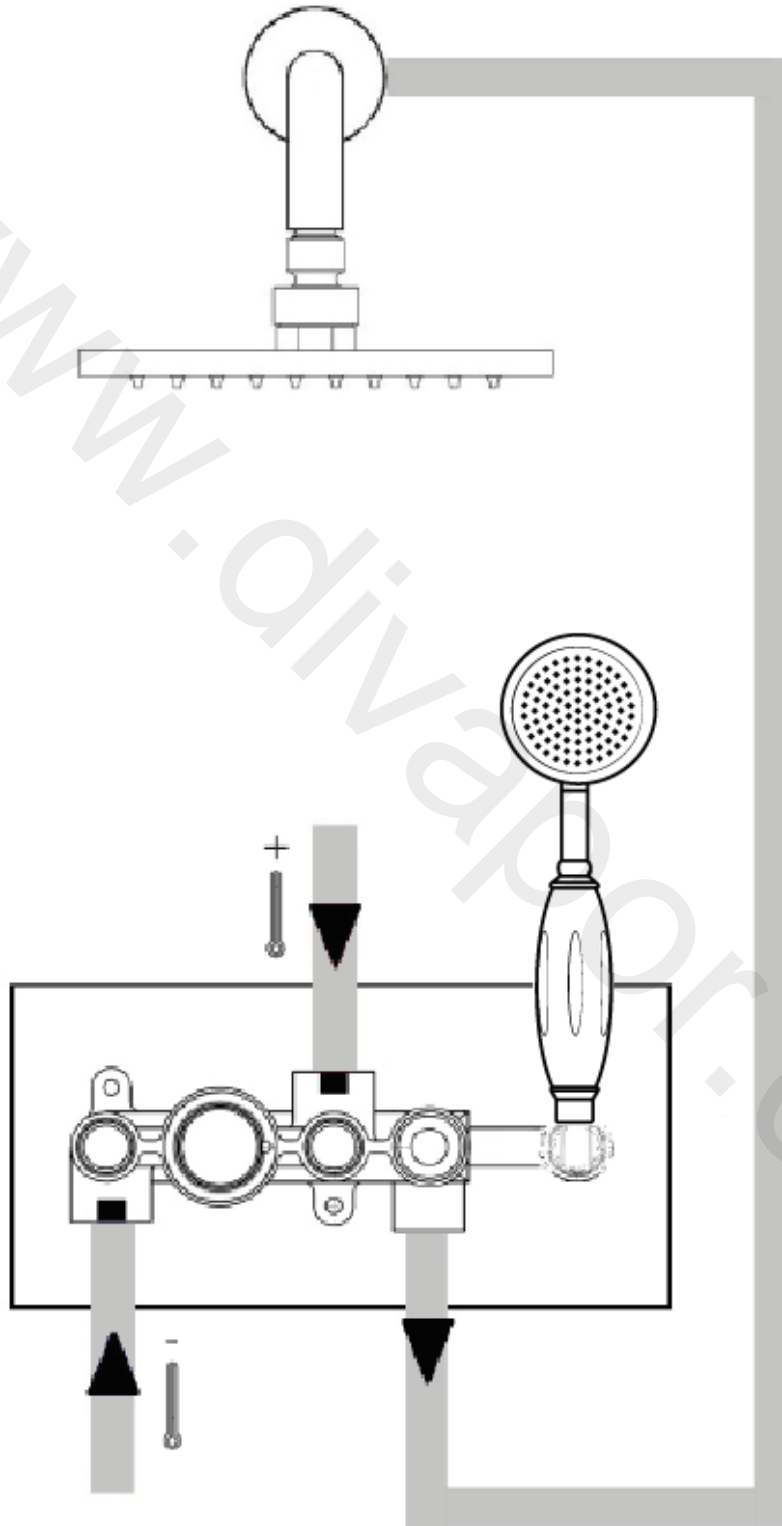

Installation Example

If you require any additional information or have any issues with this product please refer to the website.