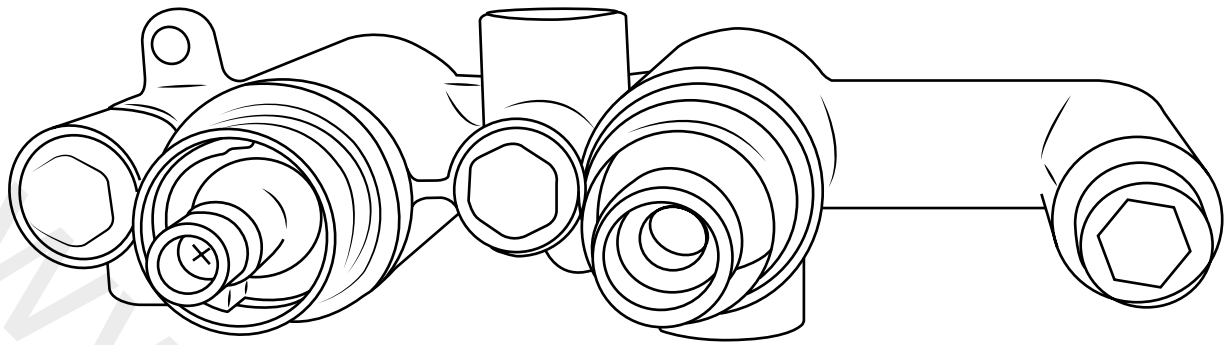

Milano

Shower Valve

Installation Guide

Installation

Tools required for installing:

Parts included:

1

2