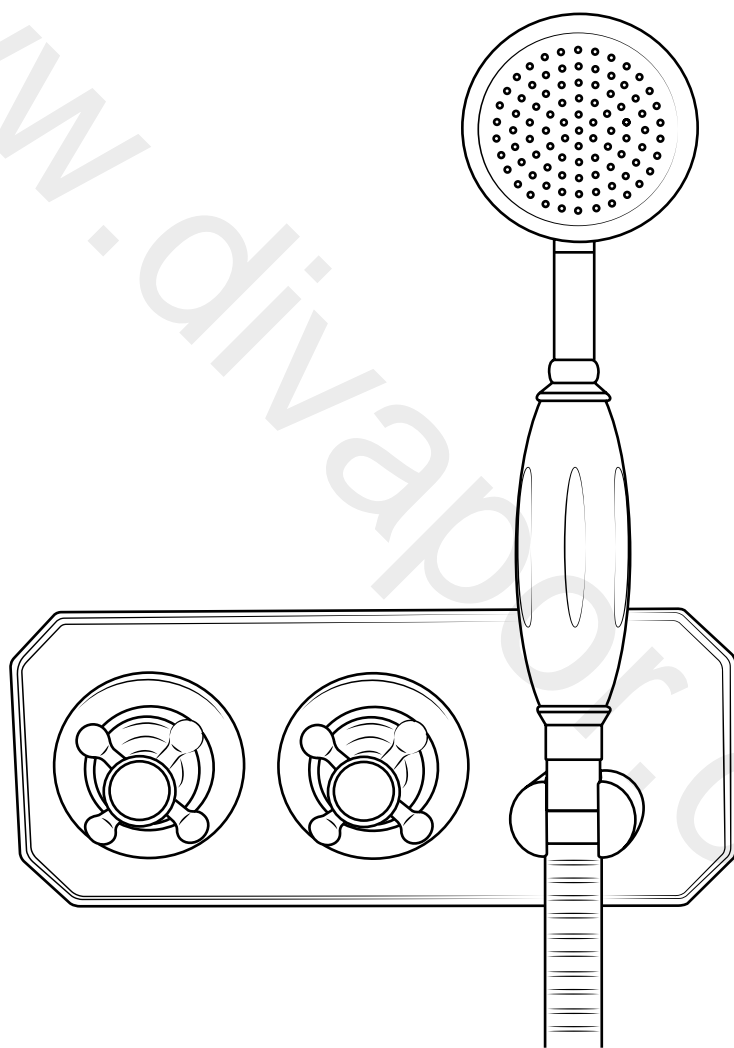

Milano

Shower Valve

Installation Guide

Installation

Tools required for installing:

Parts included:

1

2