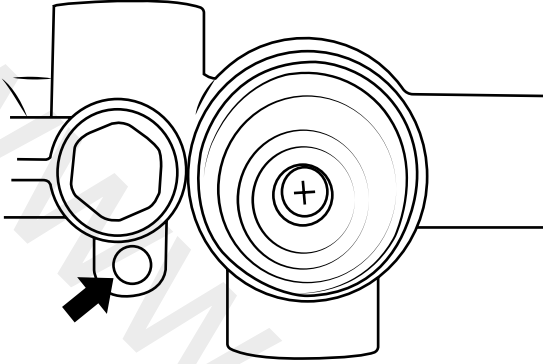

Milano

Shower Valve

Installation Guide

Installation

Tools required for installing:

Parts included:

1

2