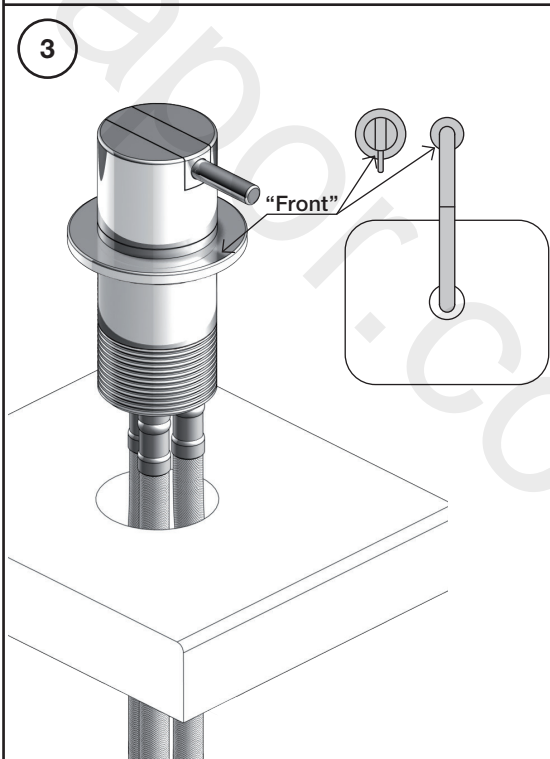

Data, 3 Bar /43.5 Psi:

	l/min.	Gal/min.
500:	14,5	3,8
590:	9,0	2,4
500-T1:	11,0	2,9
2500:	18,7	4,9
SC1:	18,7	4,9
SC5, 7:	18,0	4,8
SC9:	11,0	2,9

Max. 65°C, 150°F

500/2500: