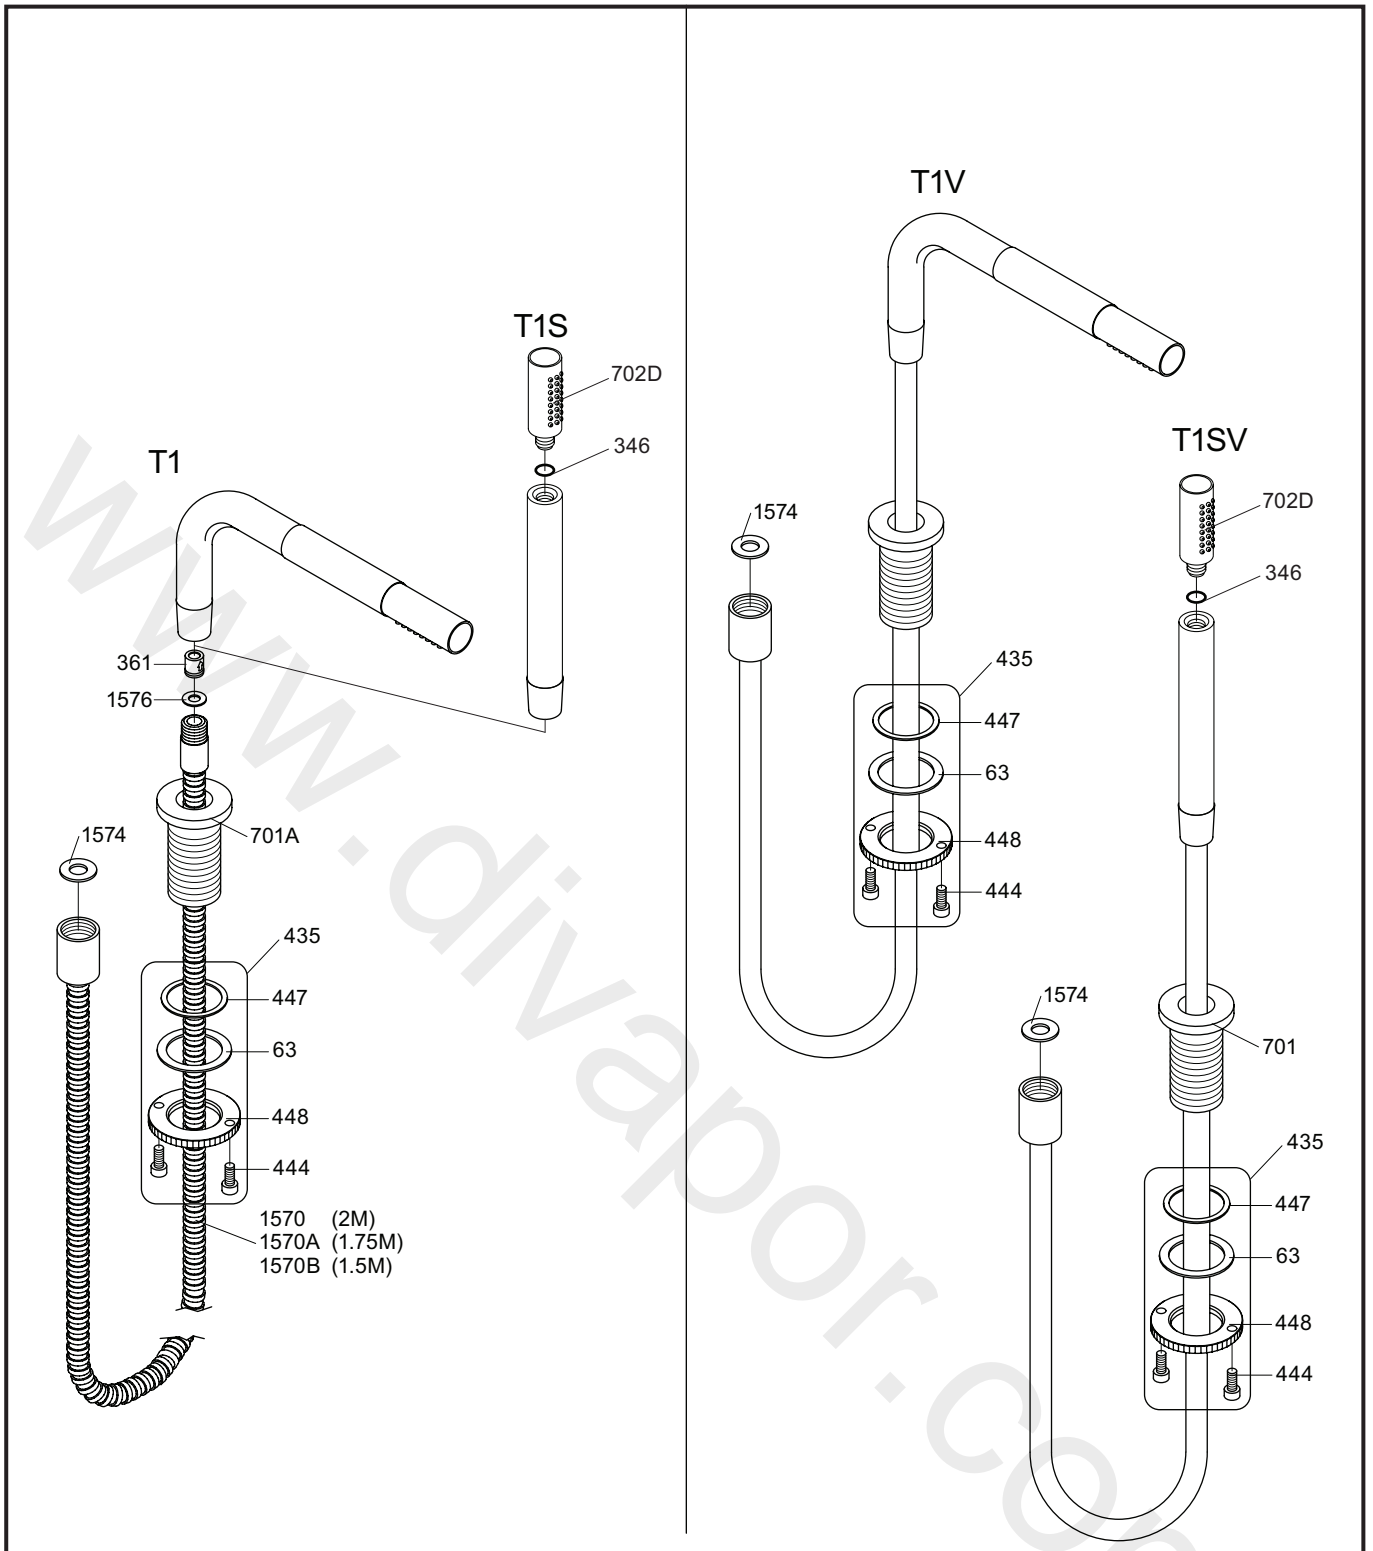

VR435: VR63, 2xVR444, VR447, VR448

vola
Lunavej 2
DK-8700 Horsens
Tlf : + 45 7023 5500
Fax: + 45 7023 5511
sales@vola.com
www.vola.com

VOLA T1, T1S T1V, T1SV

Date
Jun. 17

Rev.
6

Sheet
SB 39