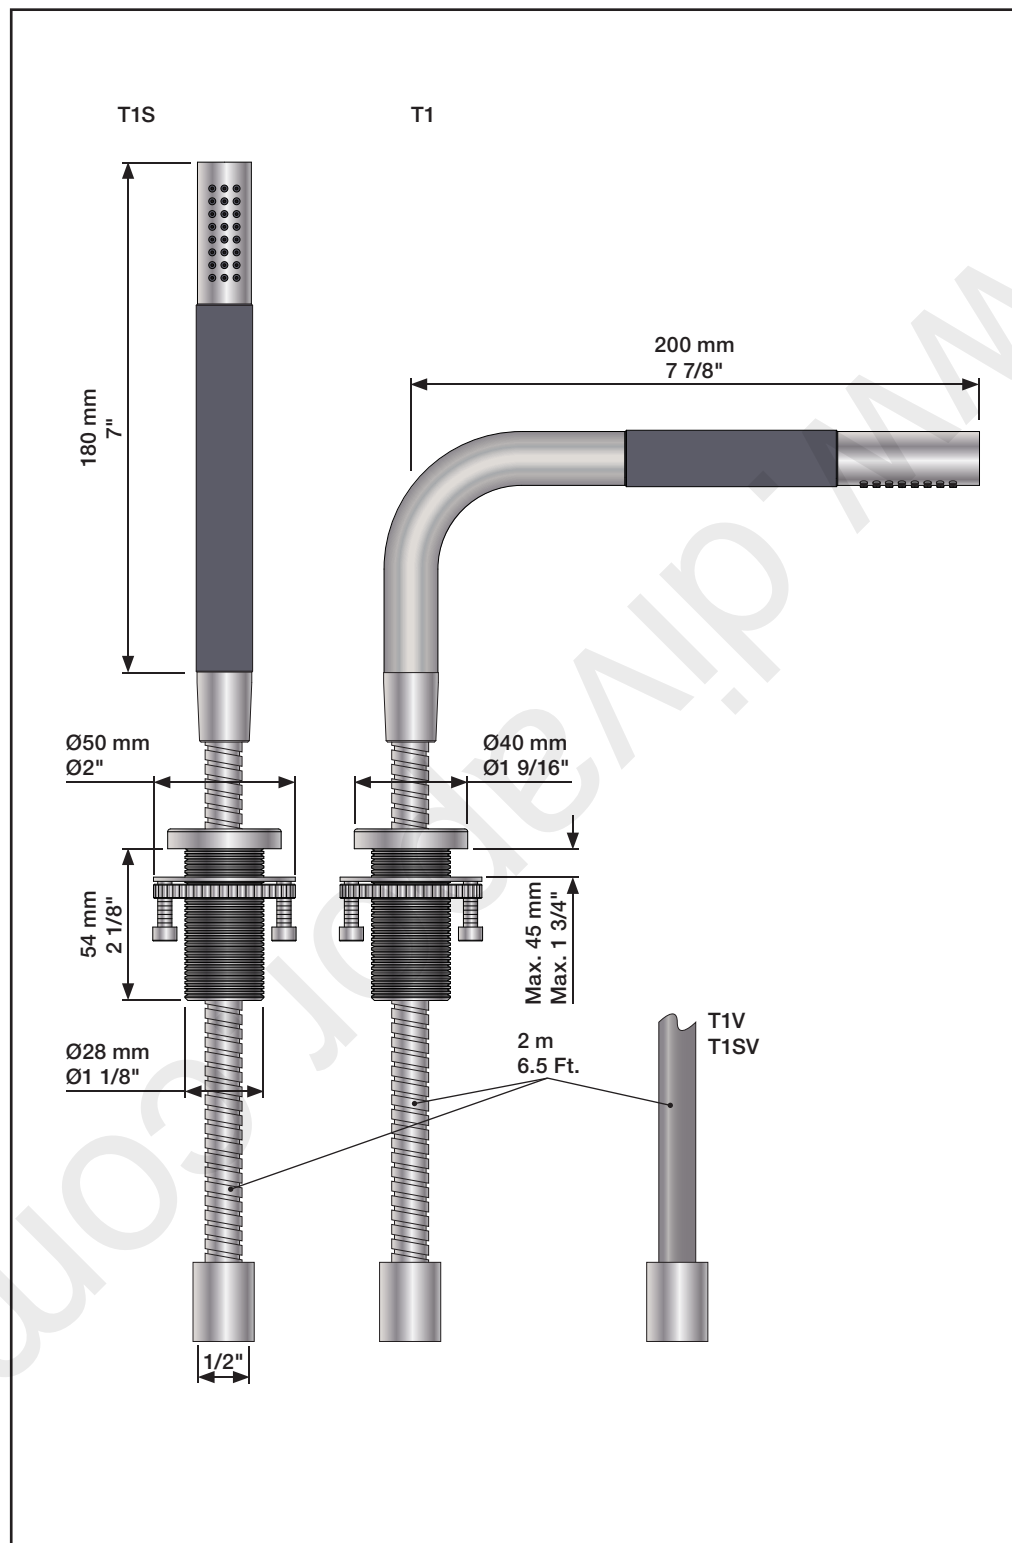

Fitting instruction
Montageanleitung
Monteringsvejledning
Monteringsvægledning
Montage hanleiding
Manuel de montage