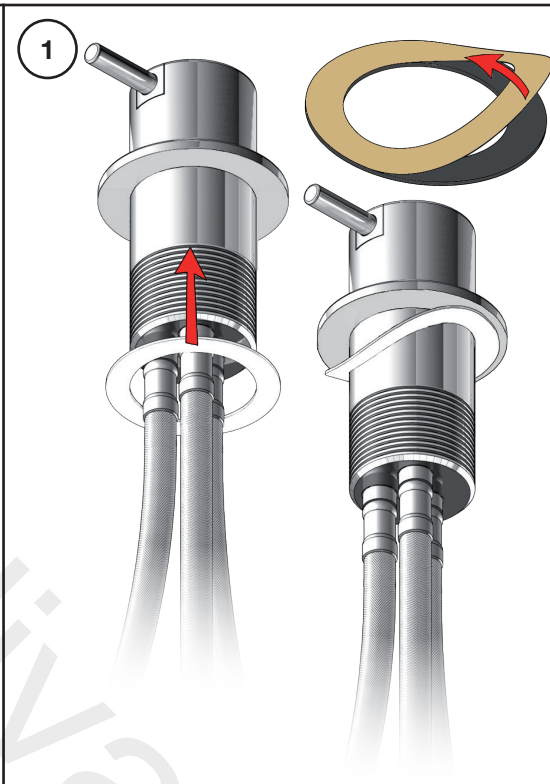

Data, 3 Bar /43.5 Psi:

	l/min.	Gal/min.
500:	14,5	3,8
590:	9,0	2,4
500-T1:	11,0	2,9
2500:	18,7	4,9
SC1:	18,7	4,9
SC5, 7:	18,0	4,8
SC9:	11,0	2,9

Max. 65°C, 150°F

500/2500: