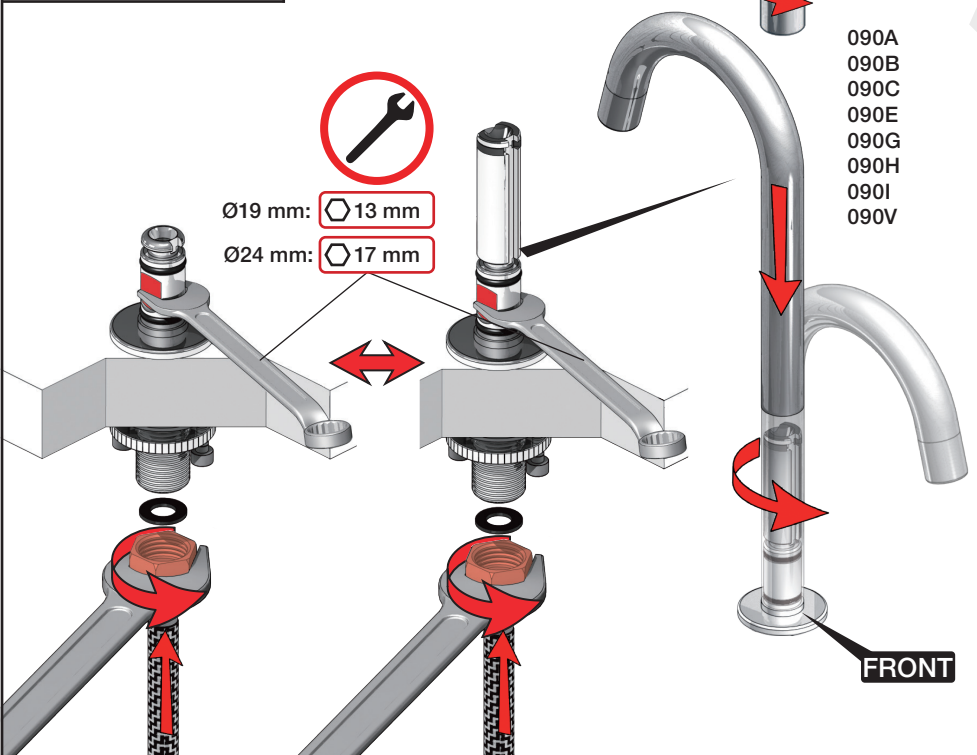

| Inches: | Ø | H | D | h |
|---------|------|---------|--------|---------|
| 090 | 3/4" | 8 1/4" | 8" | 5 3/4" |
| 090A | 3/4" | 4 1/4" | 3 1/2" | 1 1/2" |
| 090B | 3/4" | 7" | 4" | 4 1/2" |
| 090C | 1" | 7" | 4" | 4 1/2" |
| 090D | 1" | 8 3/4" | 8" | 5" |
| 090E | 1" | 6 3/4" | 8" | 2 1/2" |
| 090G | 3/4" | 7" | 5 1/2" | 4" |
| 090H | 3/4" | 10 1/2" | 8 5/8" | 6" |
| 090I | 3/4" | 12 3/4" | 8 5/8" | 8 1/2" |
| 090V | 3/4" | 14" | 5 3/4" | 10 1/2" |

VOLA 090D

Date
 Oct. 14

Rev.
 1

Sheet
 SB 18.1

2500:

500: Ø10
500US: Ø3/8"

- VR1277K: VR22, VR2269, VR1277
- VR434: 2xVR455, VR445, VR446, VR502
- NR.11: VR20, VR22, VR1273, VR1274, VR1275

vola
Lunavej 2
DK-8700 Horsens
Tlf : + 45 7023 5500
sales@vola.com
www.vola.com