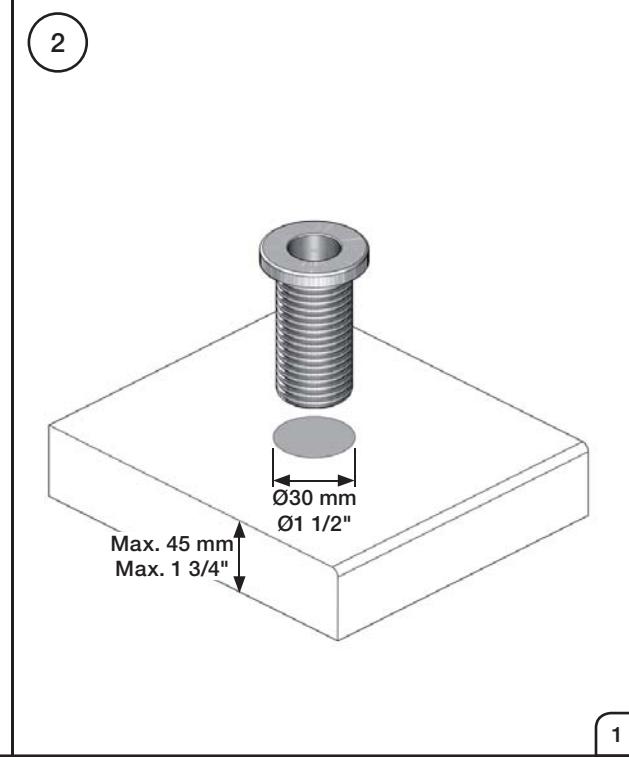

Fitting instruction
Montageanleitung
Monteringsvejledning
Monteringsvægledning
Montage hanleiding
Manuel de montage