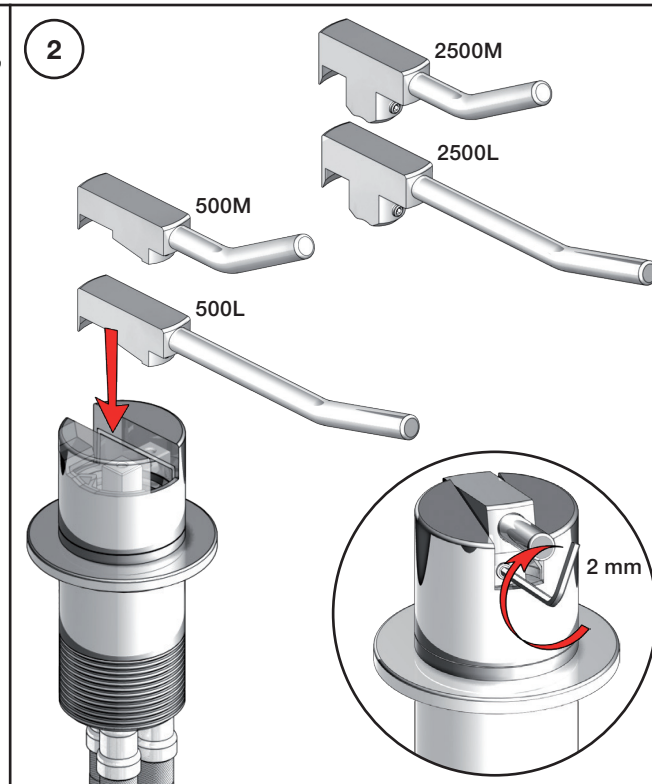

Data, 3 Bar /43.5 Psi:

	l/min.	Gal/min.
500:	14,5	3,8
590:	9,0	2,4
500-T1:	11,0	2,9
2500:	18,7	4,9
SC1:	18,7	4,9
SC5, 7:	18,0	4,8
SC9:	11,0	2,9

Max. 65°C, 150°F

500/2500: