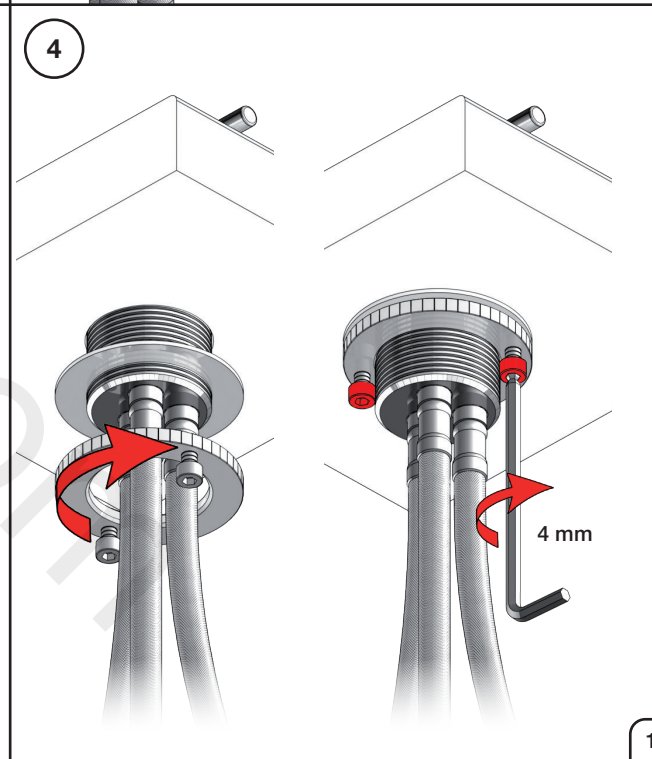

Data, 3 Bar /43.5 Psi:

	l/min.	Gal/min.
500:	14,5	3,8
590:	9,0	2,4
500-T1:	11,0	2,9
2500:	18,7	4,9
SC1:	18,7	4,9
SC5, 7:	18,0	4,8
SC9:	11,0	2,9

Max. 65°C, 150°F

500/2500: