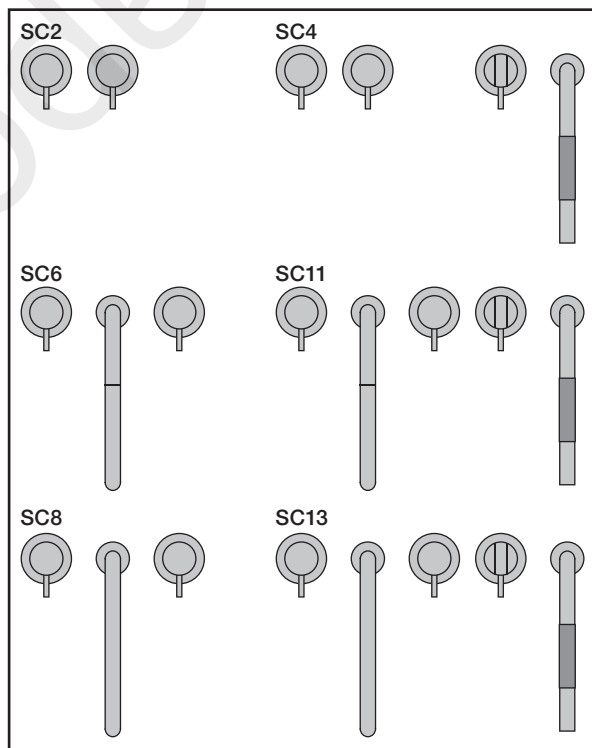

Data, 3 Bar:

	l/min.	Gal/min.
S50:	32,0	8.5
KV3:	30,0	7.9
KV4:	9,0	2.4
KV10, 15:	9,0	2.4
HV5, 8, 10:	9,0	2.4
SC2, 4 (A24):	16,0	4.2
SC6, 8, 11, 13: (C)	26,0	6.9

Max. 65°C, 150°F

4A

mm:	H	D	h
090	210	200	145
090A	110	85	40
090B	185	100	114
090C	185	100	114
090D	220	200	130
090E	170	200	65
090G	185	140	105
090H	265	230	155
090I	325	230	216
090V	355	145	270

Inches:	H	D	h
090	8 1/2"	8"	5 3/4"
090A	4 1/4"	3 1/2"	1 1/2"
090B	7"	4"	4 1/2"
090C	7"	4"	4 1/2"
090D	8 3/4"	8"	5"
090E	6 3/4"	8"	2 1/2"
090G	7"	5 1/2"	4"
090H	10 1/2"	9"	6"
090I	12 3/4"	9"	8 1/2"
090V	14"	5 3/4"	10 1/2"

Inches:	Ø	H	D	h
090	3/4"	8 1/4"	8"	5 3/4"
090A	3/4"	4 1/4"	3 1/2"	1 1/2"
090B	3/4"	7"	4"	4 1/2"
090C	1"	7"	4"	4 1/2"
090D	1"	8 3/4"	8"	5"
090E	1"	6 3/4"	8"	2 1/2"
090G	3/4"	7"	5 1/2"	4"
090H	3/4"	10 1/2"	8 5/8"	6"
090I	3/4"	12 3/4"	8 5/8"	8 1/2"
090V	3/4"	14"	5 3/4"	10 1/2"

VOLA 090D

Date
 Oct. 14

Rev.
 1

Sheet
 SB 18.1

500:

500: Ø10
500US: Ø3/8"

- VR277K: VR22, VR269, VR277
- VR297: VR20, VR22, VR269, VR273, VR277, VR294, VR295, VR296
- VR434: 2xVR444, VR445, 2xVR455, VR502
- NR.10: VR20, VR22, VR273, VR294, VR295