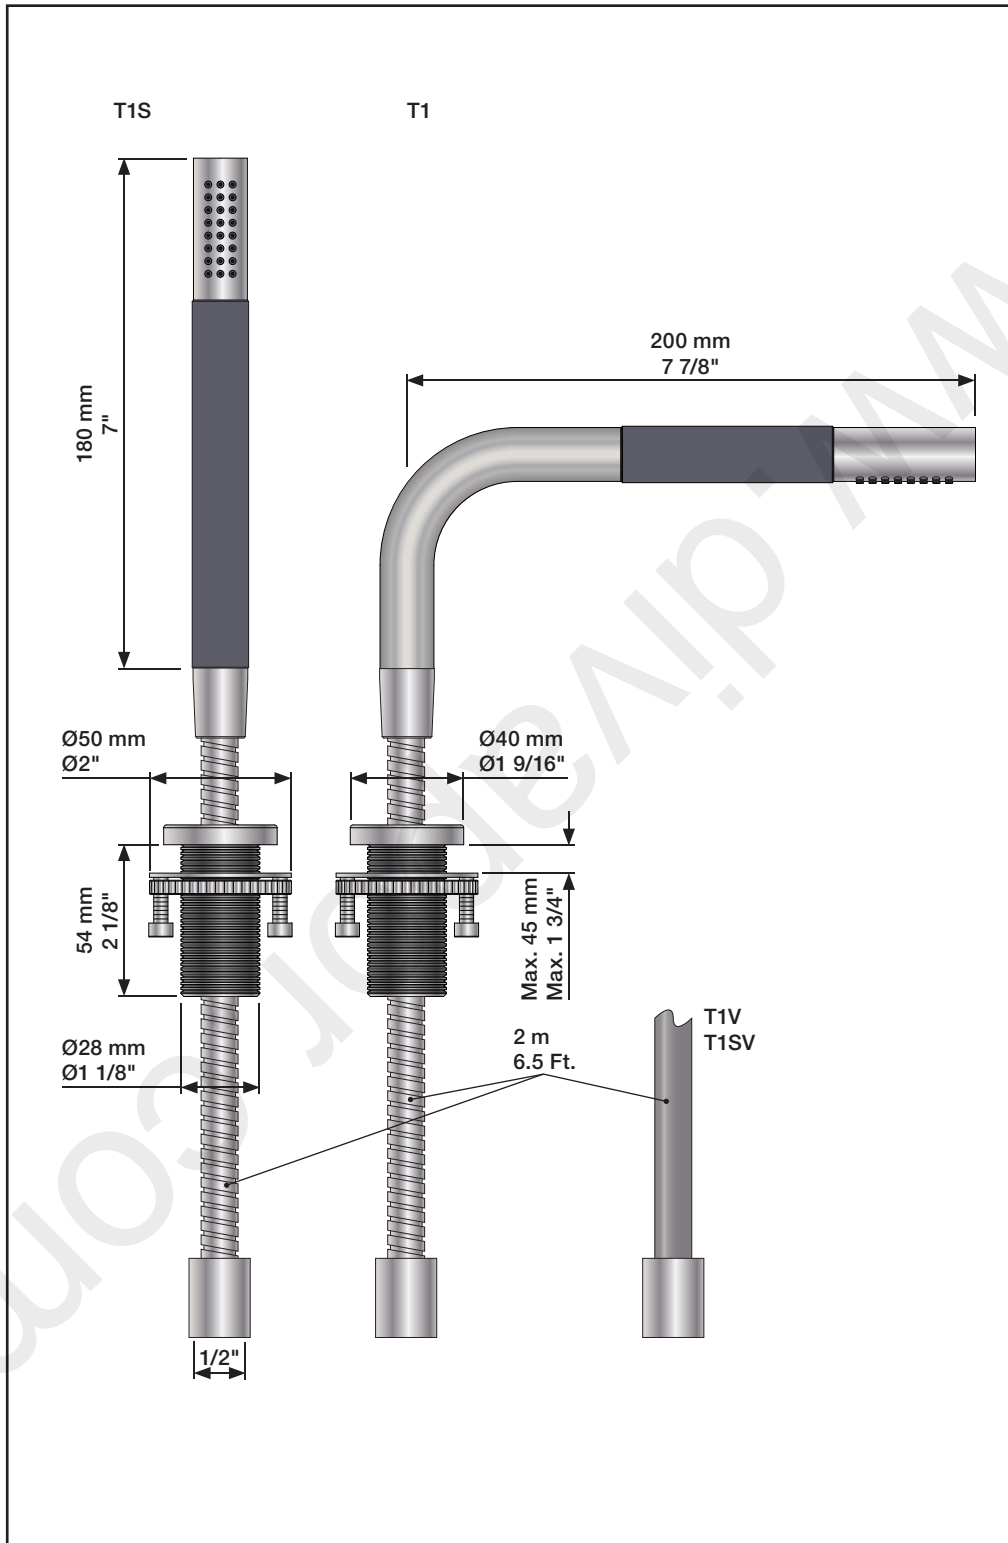

Fitting instruction
Montageanleitung
Monteringsvejledning
Monteringsvægledning
Montage hanleiding
Manuel de montage