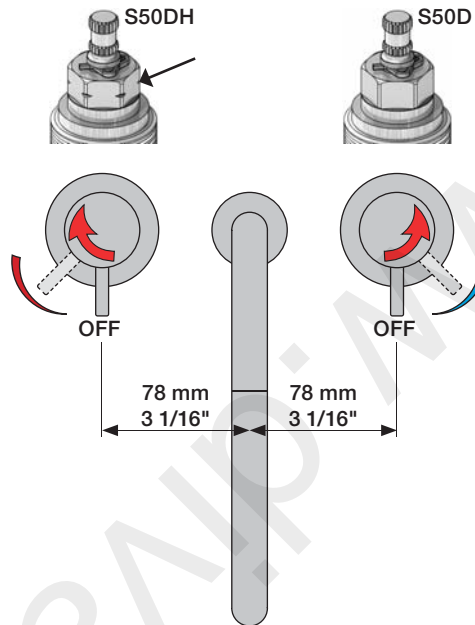

Data, 3 Bar:

	l/min.	Gal/min.
S50:	32,0	8.5
KV3:	30,0	7.9
KV4:	9,0	2.4
KV10, 15:	9,0	2.4
HV5, 8, 10:	9,0	2.4
SC2, 4 (A24):	16,0	4.2
SC6, 8, 11, 13: (C)	26,0	6.9

Max. 65°C, 150°F

4A

mm:	H	D	h
090	210	200	145
090A	110	85	40
090B	185	100	114
090C	185	100	114
090D	220	200	130
090E	170	200	65
090G	185	140	105
090H	265	230	155
090I	325	230	216
090V	355	145	270

Inches:	H	D	h
090	8 1/2"	8"	5 3/4"
090A	4 1/4"	3 1/2"	1 1/2"
090B	7"	4"	4 1/2"
090C	7"	4"	4 1/2"
090D	8 3/4"	8"	5"
090E	6 3/4"	8"	2 1/2"
090G	7"	5 1/2"	4"
090H	10 1/2"	9"	6"
090I	12 3/4"	9"	8 1/2"
090V	14"	5 3/4"	10 1/2"

Inches:	Ø	H	D	h
090	3/4"	8 1/4"	8"	5 3/4"
090A	3/4"	4 1/4"	3 1/2"	1 1/2"
090B	3/4"	7"	4"	4 1/2"
090C	1"	7"	4"	4 1/2"
090D	1"	8 3/4"	8"	5"
090E	1"	6 3/4"	8"	2 1/2"
090G	3/4"	7"	5 1/2"	4"
090H	3/4"	10 1/2"	8 5/8"	6"
090I	3/4"	12 3/4"	8 5/8"	8 1/2"
090V	3/4"	14"	5 3/4"	10 1/2"

VOLA 090D

Date
 Oct. 14

Rev.
 1

Sheet
 SB 18.1

500:

500: Ø10
500US: Ø3/8"

- VR277K: VR22, VR269, VR277
- VR297: VR20, VR22, VR269, VR273, VR277, VR294, VR295, VR296
- VR434: 2xVR444, VR445, 2xVR455, VR502
- NR.10: VR20, VR22, VR273, VR294, VR295