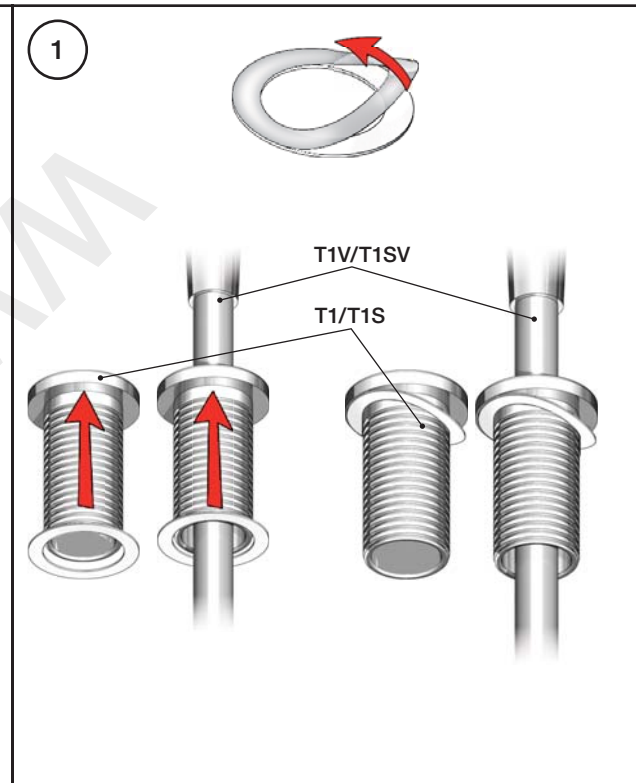

Fitting instruction
Montageanleitung
Monteringsvejledning
Monteringsvægledning
Montage hanleiding
Manuel de montage