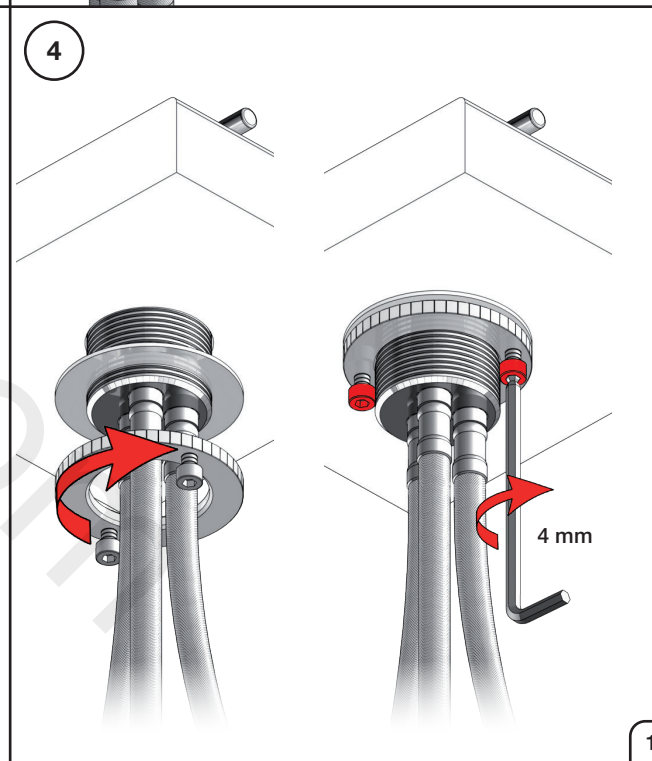

Data, 3 Bar /43.5 Psi:

	l/min.	Gal/min.
500:	14,5	3,8
590:	9,0	2,4
500-T1:	11,0	2,9
2500:	18,7	4,9
SC1:	18,7	4,9
SC5, 7:	18,0	4,8
SC9:	11,0	2,9

Max. 65°C, 150°F

500/2500: