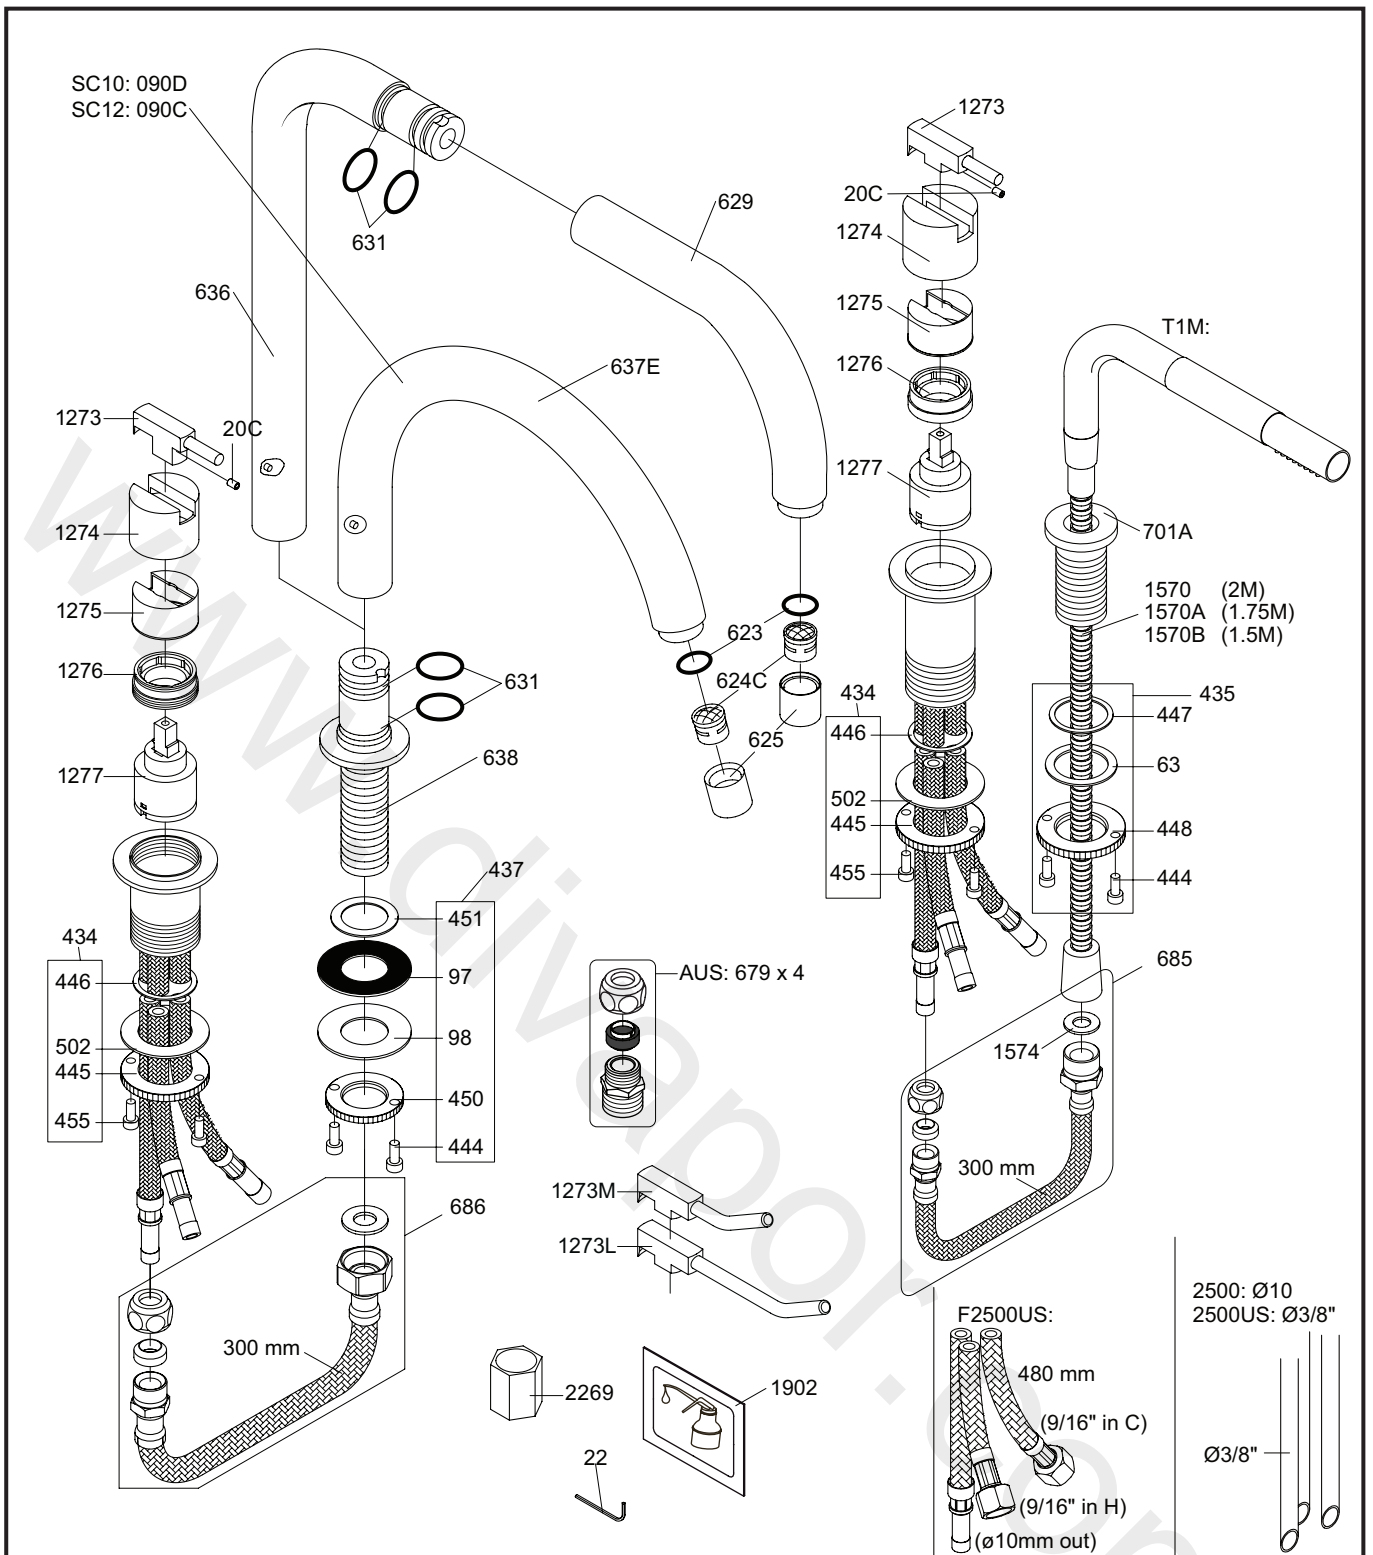

Inches:	Ø	H	D	h
090	3/4"	8 1/4"	8"	5 3/4"
090A	3/4"	4 1/4"	3 1/2"	1 1/2"
090B	3/4"	7"	4"	4 1/2"
090C	1"	7"	4"	4 1/2"
090D	1"	8 3/4"	8"	5"
090E	1"	6 3/4"	8"	2 1/2"
090G	3/4"	7"	5 1/2"	4"
090H	3/4"	10 1/2"	8 5/8"	6"
090I	3/4"	12 3/4"	8 5/8"	8 1/2"
090V	3/4"	14"	5 3/4"	10 1/2"

3

4

5

- VR1277K: VR22, VR2269, VR1277
 VR090D/C: VR623, VR624C, 4xVR631, VR1902
 VR434: VR261, VR263, VR440, VR442, 2xVR455
 VR435: VR63, 2xVR444, VR447, VR448
 VR437: VR97, VR98, 2xVR444, VR450, VR451
 NR. 11: VR20, VR22, VR1273, VR1274, VR1275

VOLA 090E

Date
 Oct. 2014

Rev.
 1

Sheet
 SB 18.2

2500:

500: Ø10
500US: Ø3/8"

- VR1277K: VR22, VR2269, VR1277
- VR434: 2xVR455, VR445, VR446, VR502
- NR.11: VR20, VR22, VR1273, VR1274, VR1275

vola
Lunavej 2
DK-8700 Horsens
Tlf : + 45 7023 5500
sales@vola.com
www.vola.com