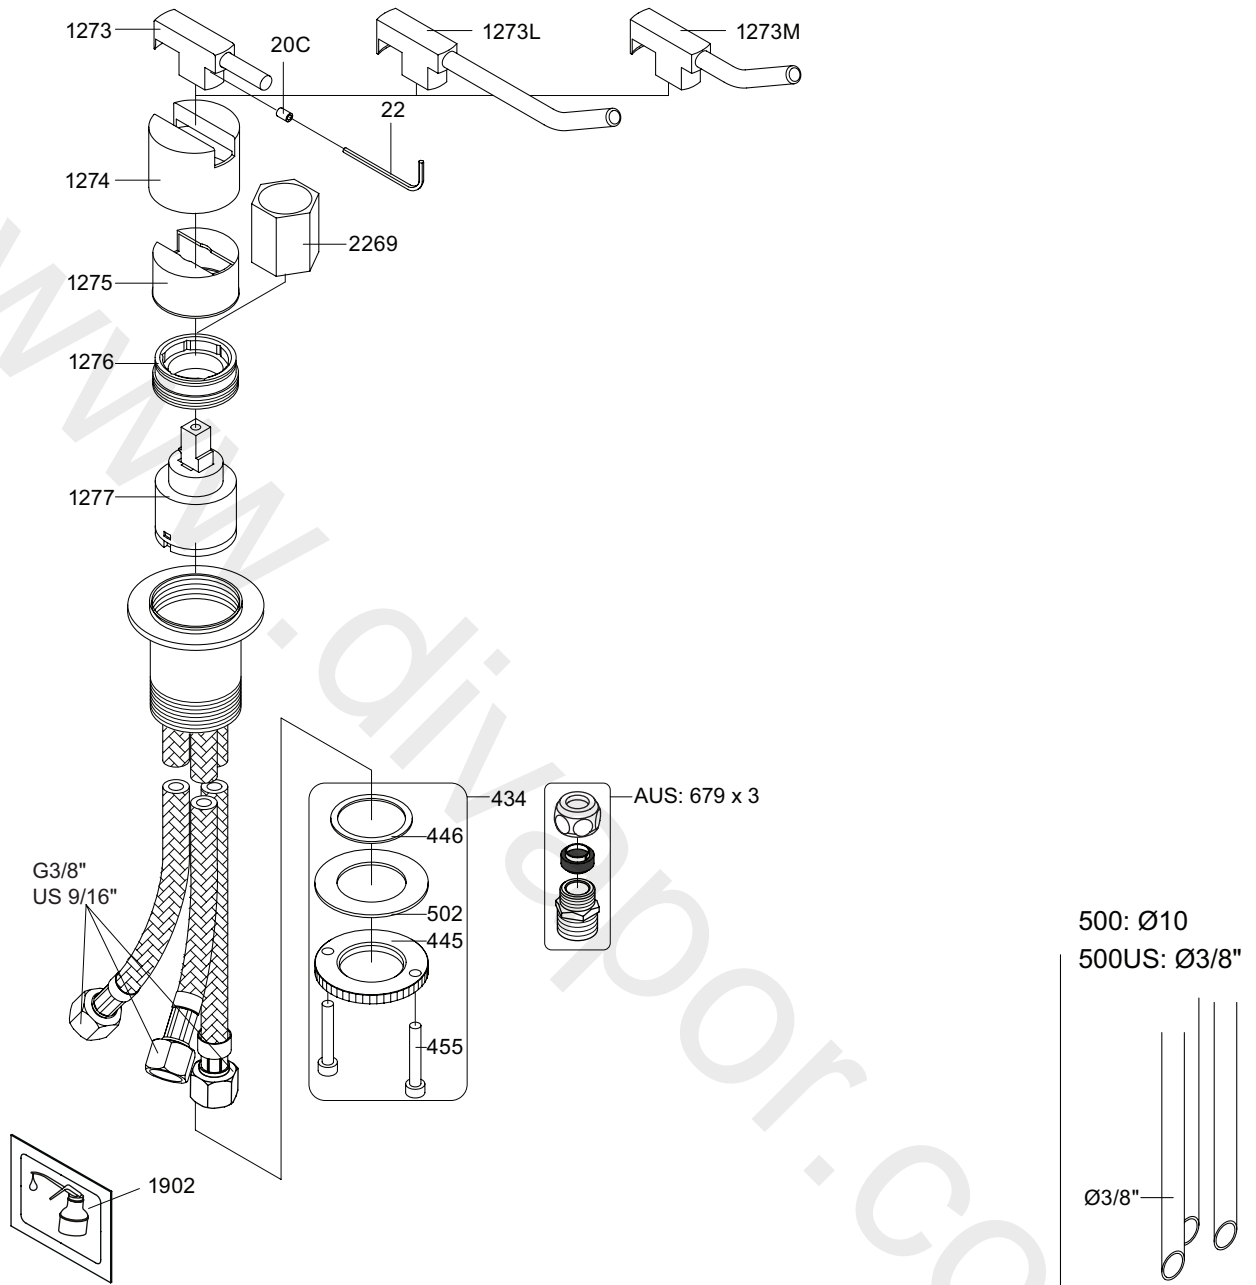

Inches:	Ø	H	D	h
090	3/4"	8 1/4"	8"	5 3/4"
090A	3/4"	4 1/4"	3 1/2"	1 1/2"
090B	3/4"	7"	4"	4 1/2"
090C	1"	7"	4"	4 1/2"
090D	1"	8 3/4"	8"	5"
090E	1"	6 3/4"	8"	2 1/2"
090G	3/4"	7"	5 1/2"	4"
090H	3/4"	10 1/2"	8 5/8"	6"
090I	3/4"	12 3/4"	8 5/8"	8 1/2"
090V	3/4"	14"	5 3/4"	10 1/2"

VOLA 090E

Date
 Oct. 2014

Rev.
 1

Sheet
 SB 18.2

2500:

500: Ø10
500US: Ø3/8"

- VR1277K: VR22, VR2269, VR1277
- VR434: 2xVR455, VR445, VR446, VR502
- NR.11: VR20, VR22, VR1273, VR1274, VR1275

vola
Lunavej 2
DK-8700 Horsens
Tlf : + 45 7023 5500
sales@vola.com
www.vola.com