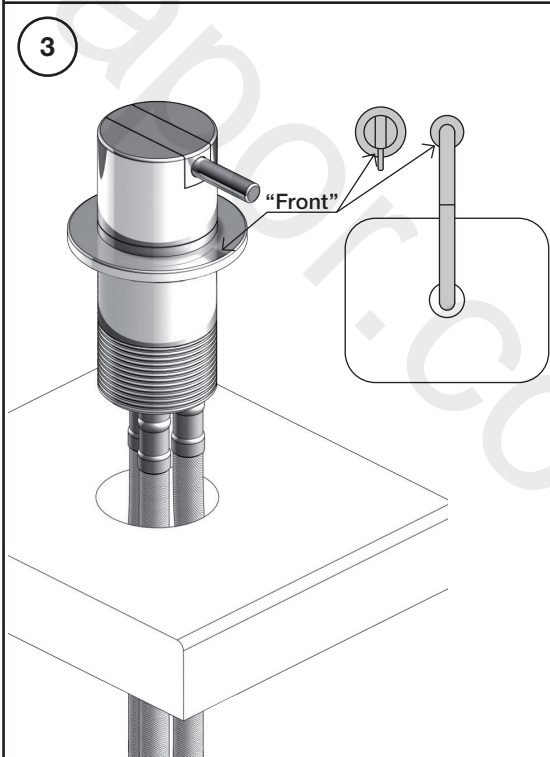

Data, 3 Bar /43.5 Psi:

	l/min.	Gal/min.
500:	14,5	3.8
590:	9,0	2.4
500-T1:	11,0	2.9
2500:	18,7	4.9
SC1:	18,7	4.9
SC5, 7:	18,0	4.8
SC9:	11,0	2.9

Max. 65°C, 150°F

500/2500: