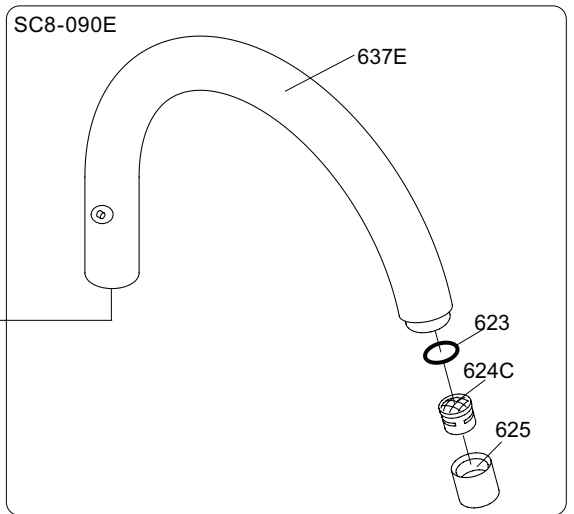

1. NR11: VR20, VR22, VR1273, VR1274, VR1275
   VR090D/C: VR623, VR624C, 4xVR631, VR1902
   VR1277K: VR22, VR2269, VR1277
   VR434: VR261, VR263, VR440, VR442, 2xVR455
   VR437: VR97, VR98, 2xVR444, VR450, VR451

vola
Lunavej 2
DK-8700 Horsens
Tlf : + 45 7023 5500
sales@vola.com
www.vola.com

VOLA SC5, SC7

Date	Jun. 16
Rev.	1
Sheet	SB 27.64