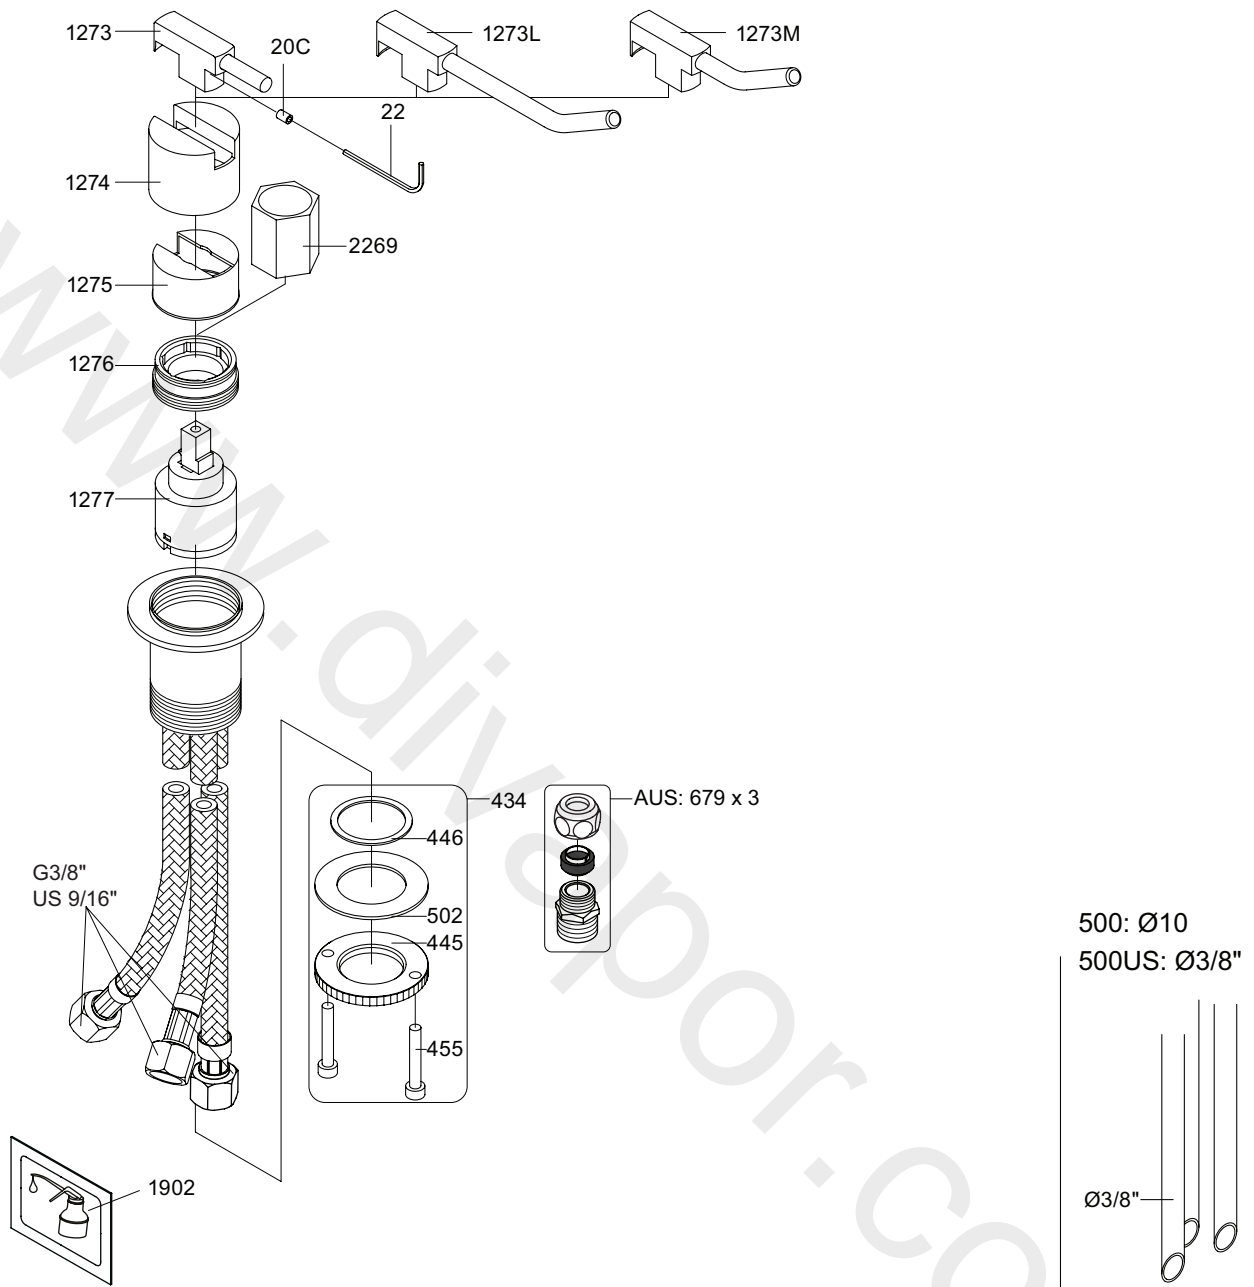

Inches:	Ø	H	D	h
090	3/4"	8 1/4"	8"	5 3/4"
090A	3/4"	4 1/4"	3 1/2"	1 1/2"
090B	3/4"	7"	4"	4 1/2"
090C	1"	7"	4"	4 1/2"
090D	1"	8 3/4"	8"	5"
090E	1"	6 3/4"	8"	2 1/2"
090G	3/4"	7"	5 1/2"	4"
090H	3/4"	10 1/2"	8 5/8"	6"
090I	3/4"	12 3/4"	8 5/8"	8 1/2"
090V	3/4"	14"	5 3/4"	10 1/2"

VOLA 090E

Date
 Oct. 2014

Rev.
 1

Sheet
 SB 18.2

2500:

500: Ø10
500US: Ø3/8"

- VR1277K: VR22, VR2269, VR1277
- VR434: 2xVR455, VR445, VR446, VR502
- NR.11: VR20, VR22, VR1273, VR1274, VR1275

vola
Lunavej 2
DK-8700 Horsens
Tlf : + 45 7023 5500
sales@vola.com
www.vola.com