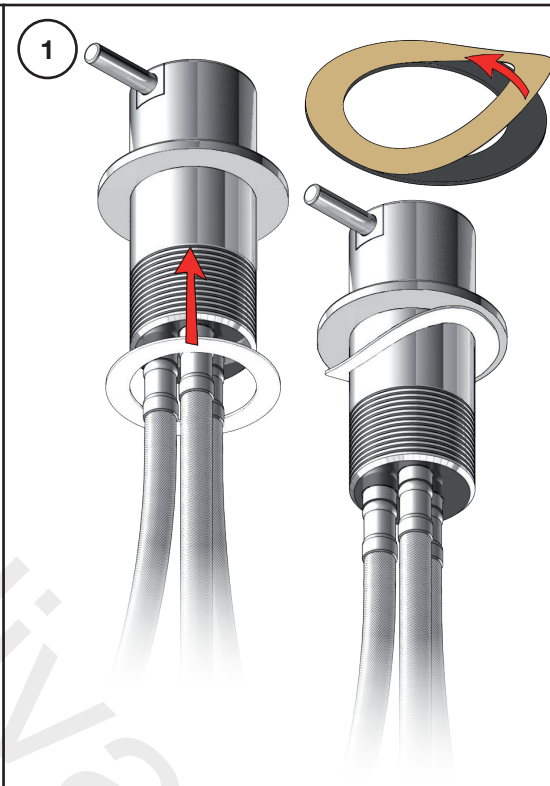

Data, 3 Bar /43.5 Psi:

	l/min.	Gal/min.
500:	14,5	3.8
590:	9,0	2.4
500-T1:	11,0	2.9
2500:	18,7	4.9
SC1:	18,7	4.9
SC5, 7:	18,0	4.8
SC9:	11,0	2.9

Max. 65°C, 150°F

500/2500: