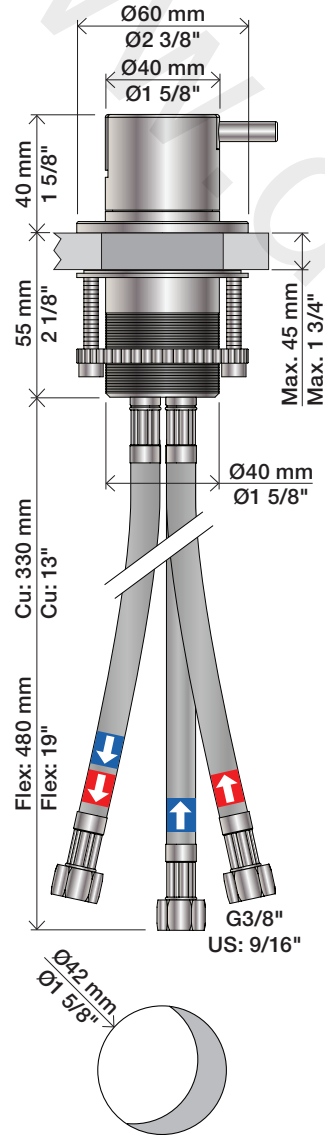

Data, 3 Bar /43.5 Psi:

	l/min.	Gal/min.
500:	14,5	3.8
590:	9,0	2.4
500-T1:	11,0	2.9
2500:	18,7	4.9
SC1:	18,7	4.9
SC5, 7:	18,0	4.8
SC9:	11,0	2.9

Max. 65°C, 150°F

500/2500: