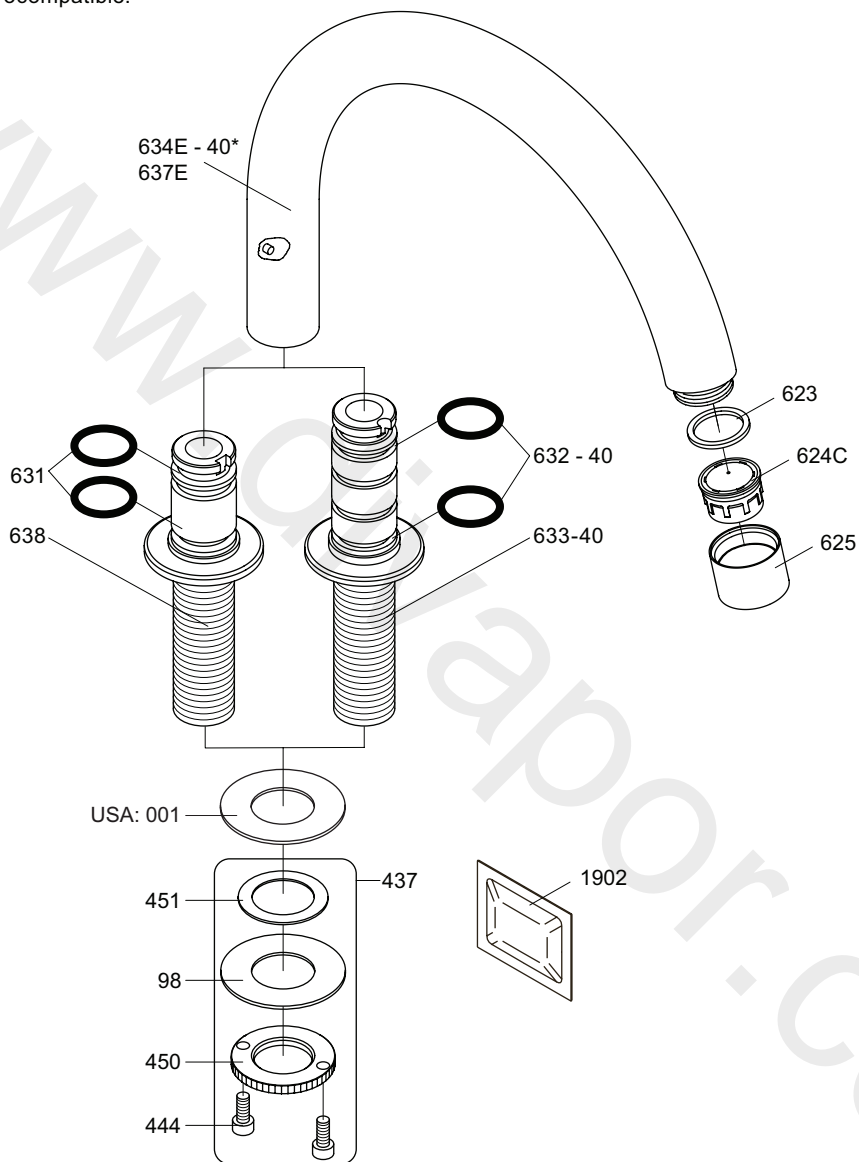

634E-40* - Oct. 2014:
Not backward compatible.
Nicht abwärtskompatibel.
Ikke bagudkompatibel.
Inte bakåtcompatibel.
Niet achterwaarts compatibel.
Pas rétrocompatible.

VR090D/C: VR623, VR624C, 4xVR631, VR1902
VR090D/C-40: VR623, VR624C, 2xVR631, 2xVR632, VR1902
VR437: VR98, 2xVR444, VR450, VR451

vola
Lunavej 2
DK-8700 Horsens
Tlf : + 45 7023 5500
sales@vola.com
www.vola.com

VOLA 090E

Date
Oct. 2014

Rev.
1

Sheet
SB 18.2