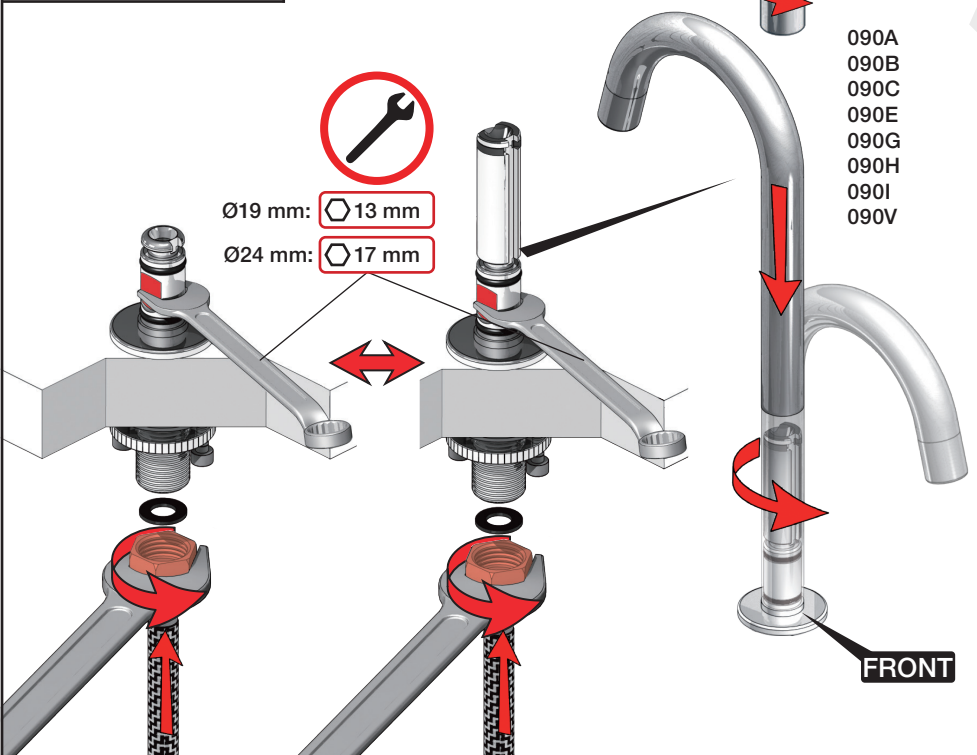

Inches:	Ø	H	D	h
090	3/4"	8 1/4"	8"	5 3/4"
090A	3/4"	4 1/4"	3 1/2"	1 1/2"
090B	3/4"	7"	4"	4 1/2"
090C	1"	7"	4"	4 1/2"
090D	1"	8 3/4"	8"	5"
090E	1"	6 3/4"	8"	2 1/2"
090G	3/4"	7"	5 1/2"	4"
090H	3/4"	10 1/2"	8 5/8"	6"
090I	3/4"	12 3/4"	8 5/8"	8 1/2"
090V	3/4"	14"	5 3/4"	10 1/2"

VOLA 090E

Date
 Oct. 2014

Rev.
 1

Sheet
 SB 18.2

2500:

500: Ø10
500US: Ø3/8"

- VR1277K: VR22, VR2269, VR1277
- VR434: 2xVR455, VR445, VR446, VR502
- NR.11: VR20, VR22, VR1273, VR1274, VR1275

vola
Lunavej 2
DK-8700 Horsens
Tlf : + 45 7023 5500
sales@vola.com
www.vola.com