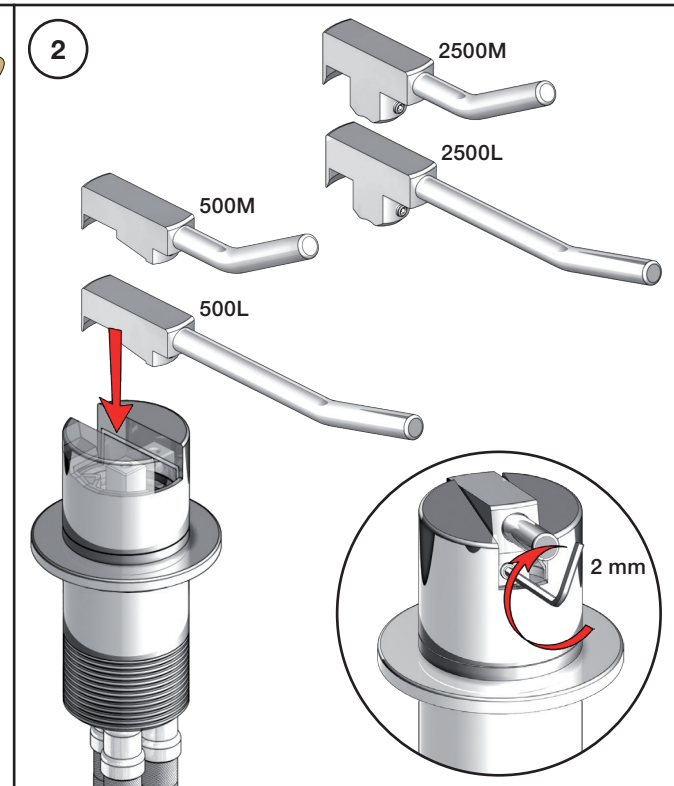

Data, 3 Bar /43.5 Psi:

	l/min.	Gal/min.
500:	14,5	3.8
590:	9,0	2.4
500-T1:	11,0	2.9
2500:	18,7	4.9
SC1:	18,7	4.9
SC5, 7:	18,0	4.8
SC9:	11,0	2.9

Max. 65°C, 150°F

500/2500: