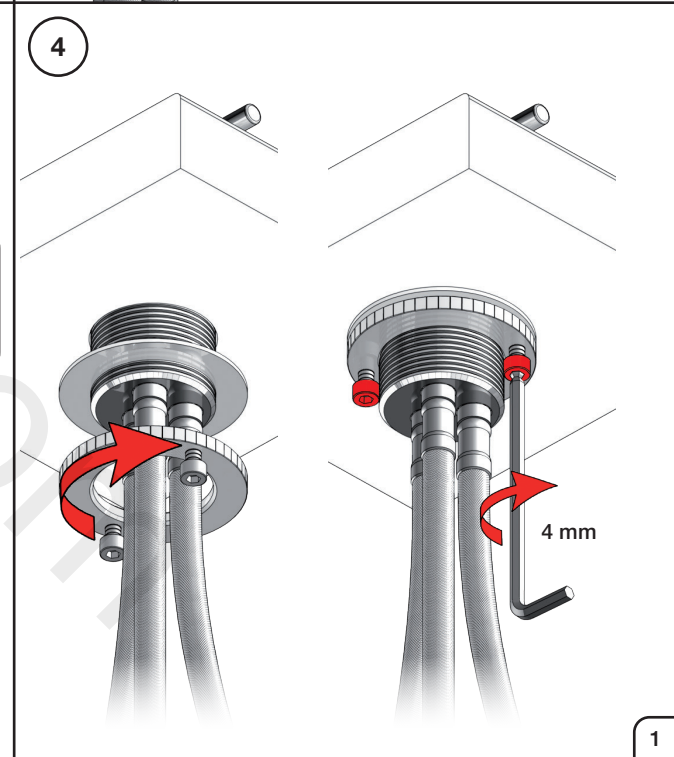

Data, 3 Bar /43.5 Psi:

	l/min.	Gal/min.
500:	14,5	3.8
590:	9,0	2.4
500-T1:	11,0	2.9
2500:	18,7	4.9
SC1:	18,7	4.9
SC5, 7:	18,0	4.8
SC9:	11,0	2.9

Max. 65°C, 150°F

500/2500: