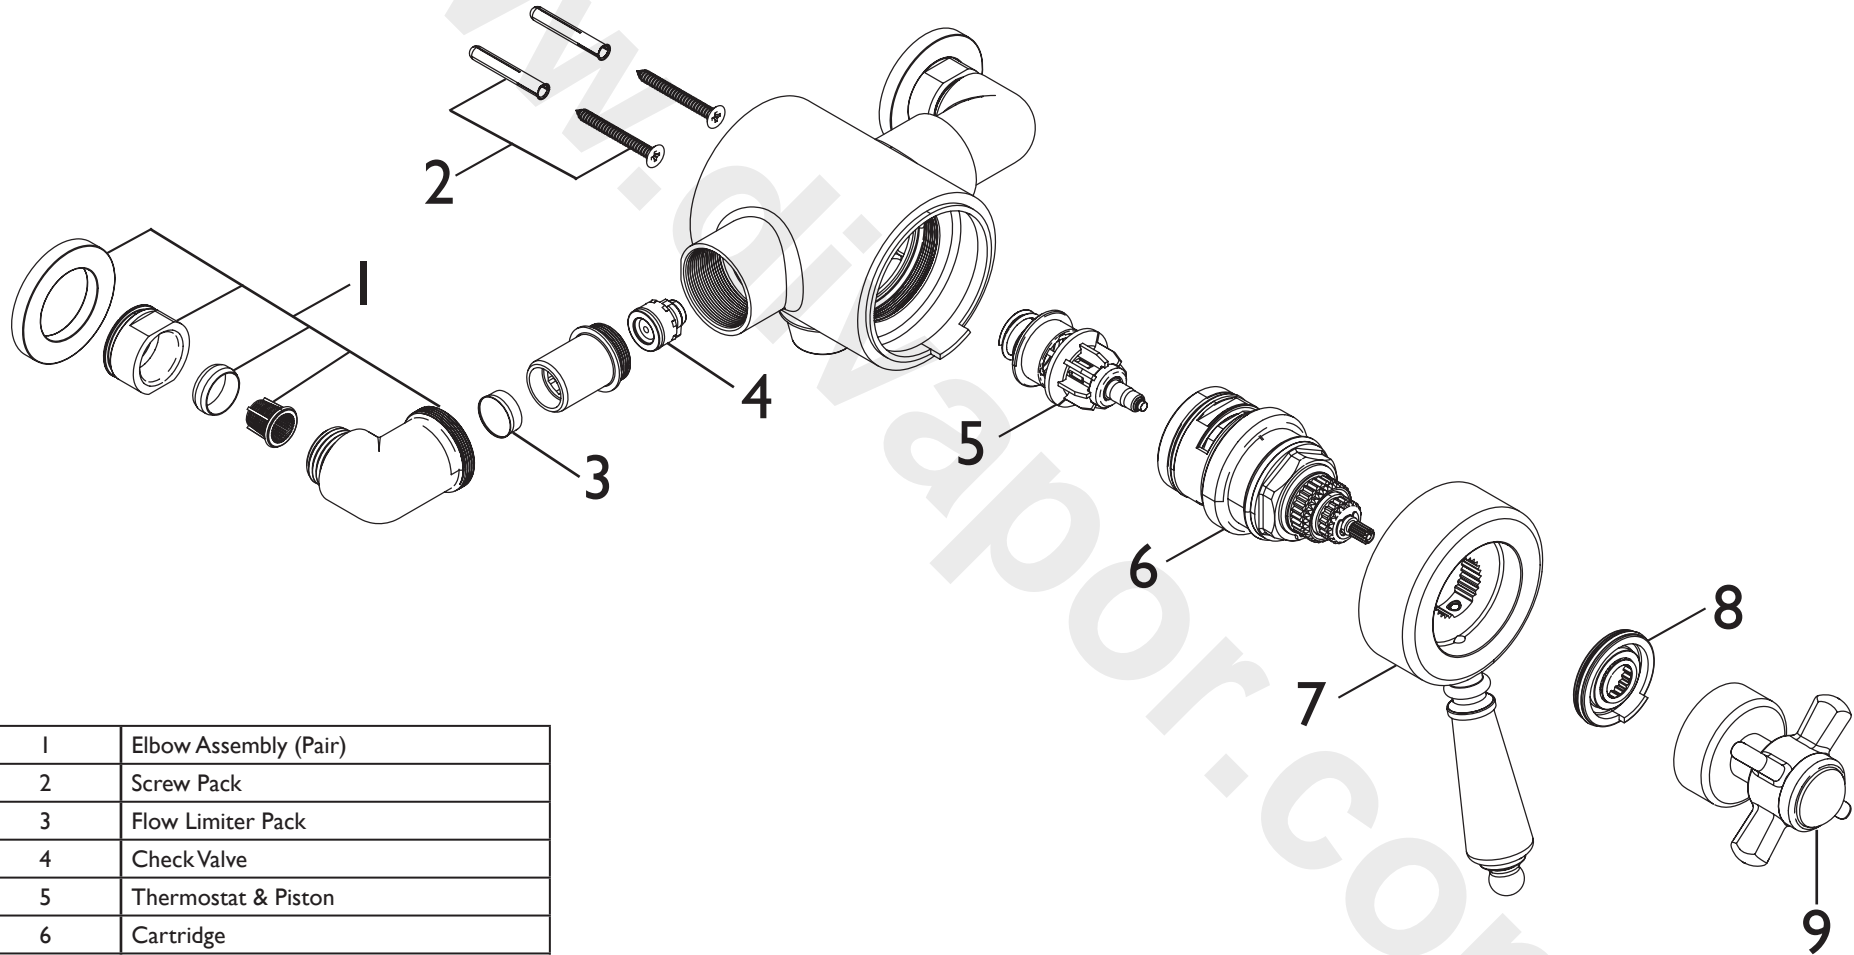

Product Codes: SDCB06, SDAB06

Revision: D2

1	Elbow Assembly (Pair)
2	Screw Pack
3	Flow Limiter Pack
4	Check Valve
5	Thermostat & Piston
6	Cartridge
7	Flow Handle
8	Temperature Stop
9	Temperature Handle