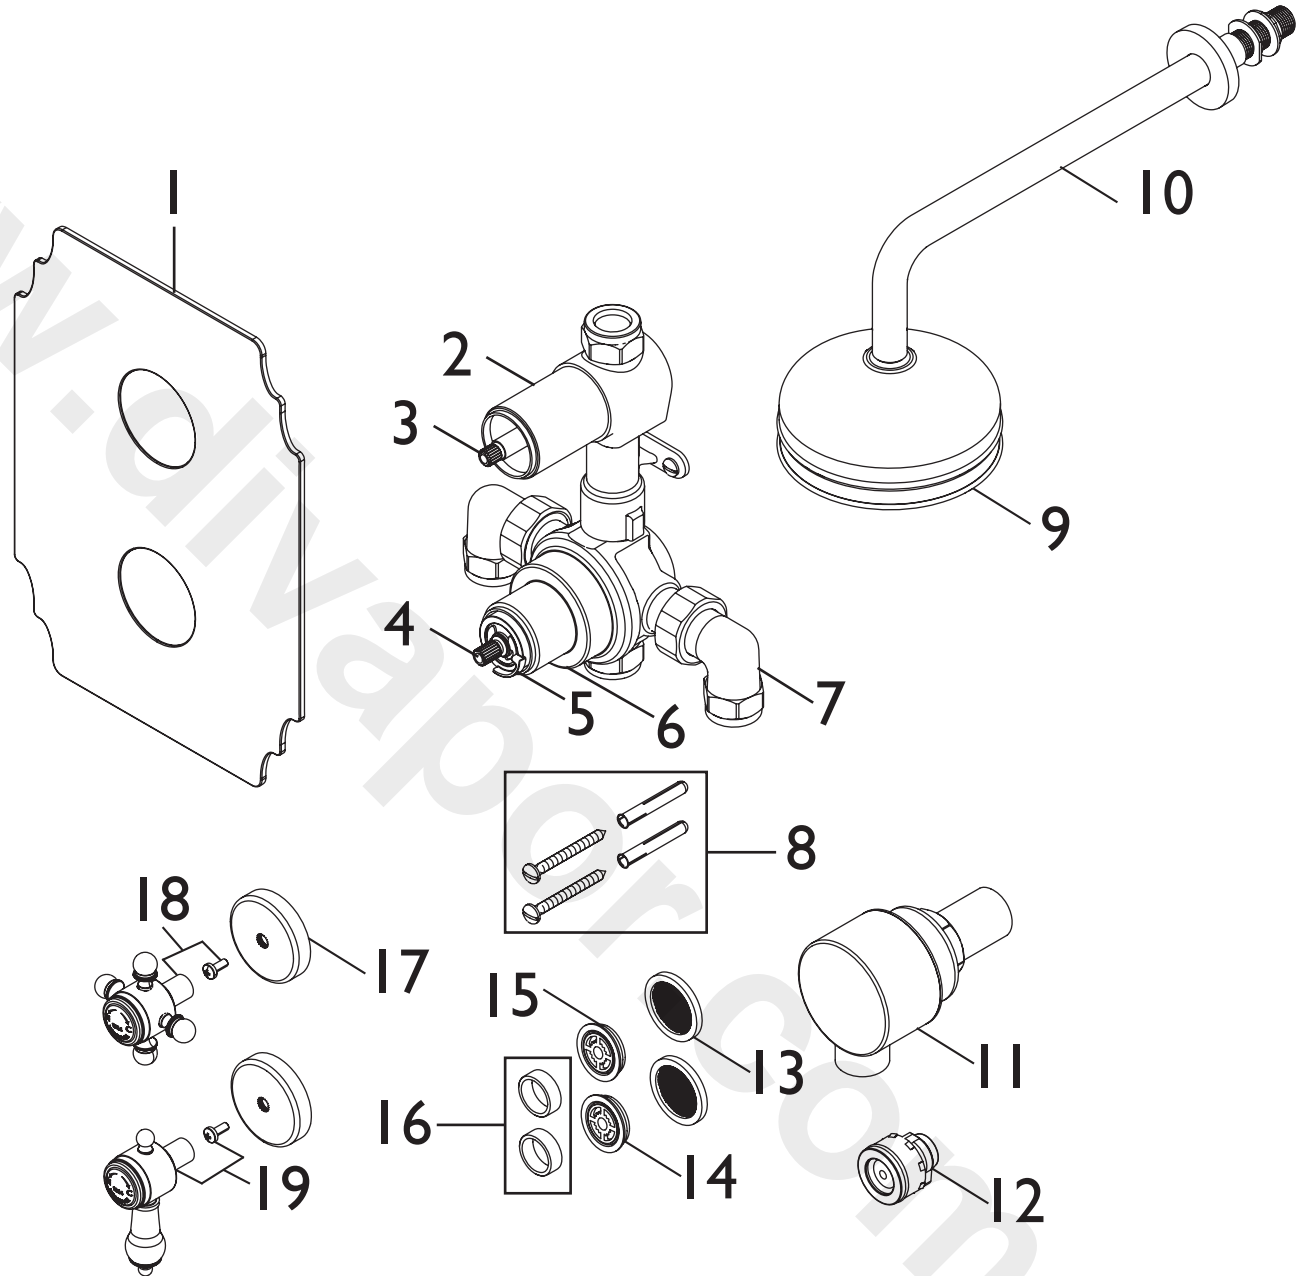

Product Code: SGDUAL01, SGDUAL02

Revision: D2

1	Concealing Plate
2	Flow Shroud
3	3/4" Ceramic Disc Valve
4	Thermostatic Cartridge
5	Temperature Stop
6	Temperature Shroud
7	Elbow Assembly
8	Screw Pack
9	Shower Rose
10	Shower Arm
11	Wall Outlet
12	Check Valve
13	Filter
14	5lpm Flow Limiter
15	7lpm Flow Limiter
16	Inserts (Pair)
17	Handle Adaptor
18	Flow Handle
19	Temperature Handle