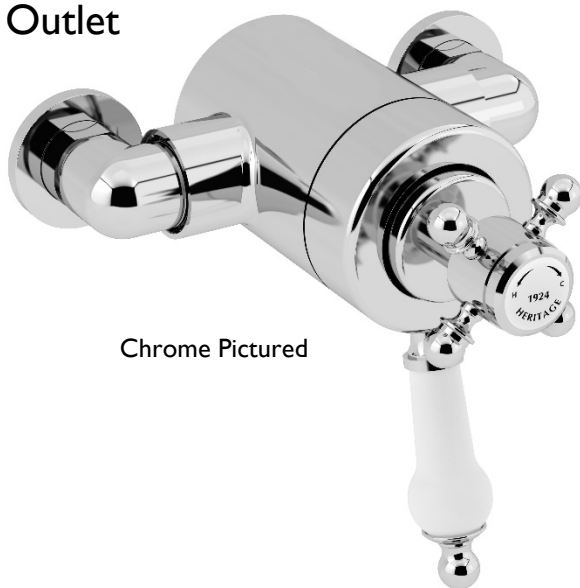

### Dual Control Concentric Valve with Bottom Outlet

### Product Specification

<b>Product Codes &amp; Finishes:</b>	SHDCB02 (Chrome) SHDAB02 (Vintage Gold)
<b>Maximum Temperature:</b>	Pre-set to 42oC
<b>Inlet Connections:</b>	15mm Compression
<b>Working Pressures:</b>	Min 0.1 Bar, Max 5.0 Bar
<b>Dimensions for Fitting:</b>	136-158mm Inlet Centres

### Additional Information

- 5 Year Guarantee
- Supplied with 2 x 8 l/min. flow regulators
- Adjustable inlet centres mean you can use existing pipework with centres measuring anything between 136mm and 158mm
- Factory fitted regulators means this is a water saving shower
- Matching taps available