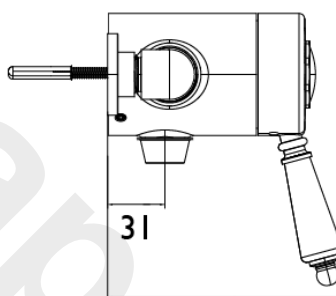

### Product Specification

<b>Product Codes &amp; Finishes:</b>	SHDCB02 (Chrome) SHDAB02 (Vintage Gold)
<b>Maximum Temperature:</b>	Pre-set to 42oC
<b>Inlet Connections:</b>	15mm Compression
<b>Working Pressures:</b>	Min 0.1 Bar, Max 5.0 Bar
<b>Dimensions for Fitting:</b>	136-158mm Inlet Centres

### Additional Information

- 5 Year Guarantee
- Supplied with 2 x 8 l/min. flow regulators
- Adjustable inlet centres mean you can use existing pipework with centres measuring anything between 136mm and 158mm
- Factory fitted regulators means this is a water saving shower
- Matching taps available