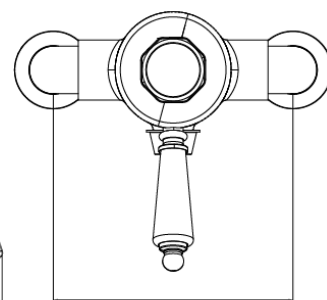

Hartlebury

Dual Control Concentric Valve with Bottom Outlet

Product Specification

Product Codes & Finishes:	SHDCB02 (Chrome) SHDAB02 (Vintage Gold)
Maximum Temperature:	Pre-set to 42oC
Inlet Connections:	15mm Compression
Working Pressures:	Min 0.1 Bar, Max 5.0 Bar
Dimensions for Fitting:	136-158mm Inlet Centres

Additional Information

- 5 Year Guarantee
- Supplied with 2 x 8 l/min. flow regulators
- Adjustable inlet centres mean you can use existing pipework with centres measuring anything between 136mm and 158mm
- Factory fitted regulators means this is a water saving shower
- Matching taps available

127

Centres
136-158

Flow Rates (litres per minute)

System Pressure	0.1bar	0.2bar	0.5bar	1bar	2bar	3bar	5bar
With Flow Regulators	2.47	3.49	5.51	7.79	11.02	13.5	17.43
Without Flow Regulators	6.2	10.5	18.6	27.3	38.61	47.29	61.05

Technical Advice:

For further information please call 0844 701 8503 or email technical@heritagebathrooms.com.

Guarantee:

5 Year Guarantee covering manufacturing faults.