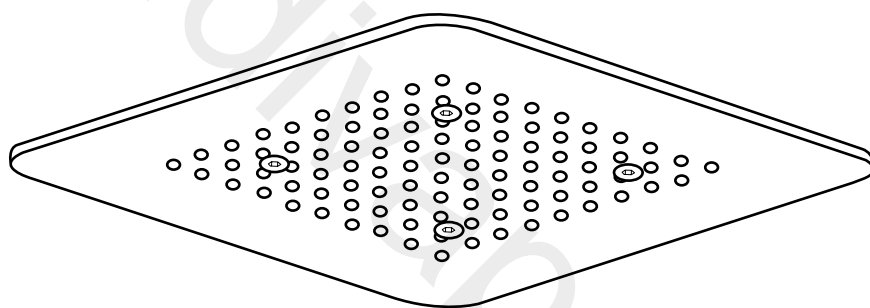

# Milano

Various Shower Head Guides

- Recessed Shower Head
- Front Fix Shower Head & Arm
- Rear Fix Shower Head & Arm

Installation Guide

# Large Recessed Shower Head

Installation Guide

Style may vary

# Milano

Wall Mounted Shower Head & Arm

Installation Guide

Style may vary