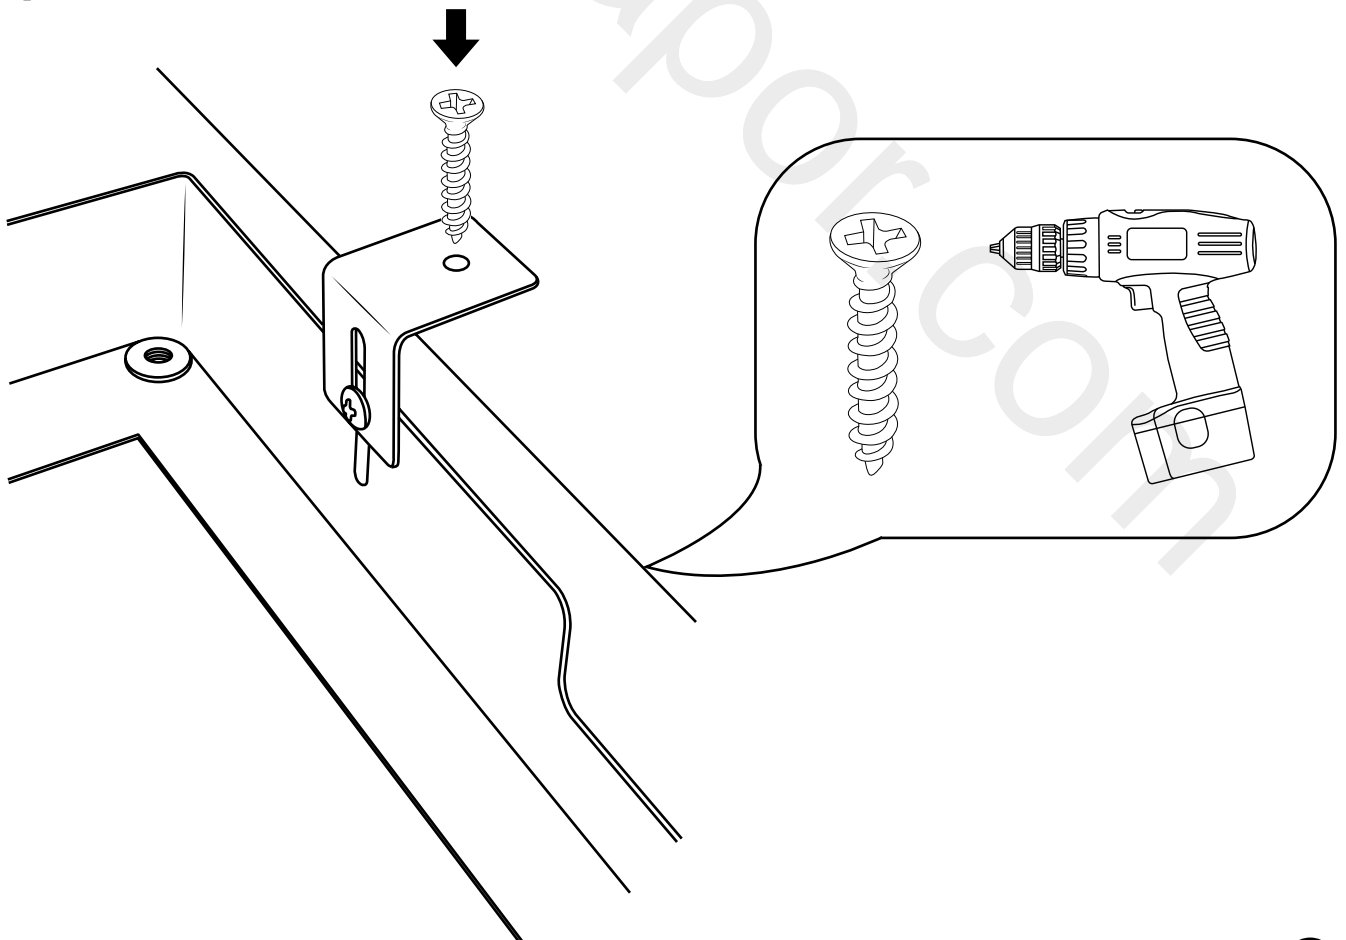

# Milano

Various Shower Head Guides

- Recessed Shower Head
- Front Fix Shower Head & Arm
- Rear Fix Shower Head & Arm

Installation Guide

# Large Recessed Shower Head

Installation Guide

Style may vary

# Installation

---

*Tools required for installing:*

**Parts included:**

1

2

3

4

# Milano

Wall Mounted Shower Head & Arm

Installation Guide

Style may vary