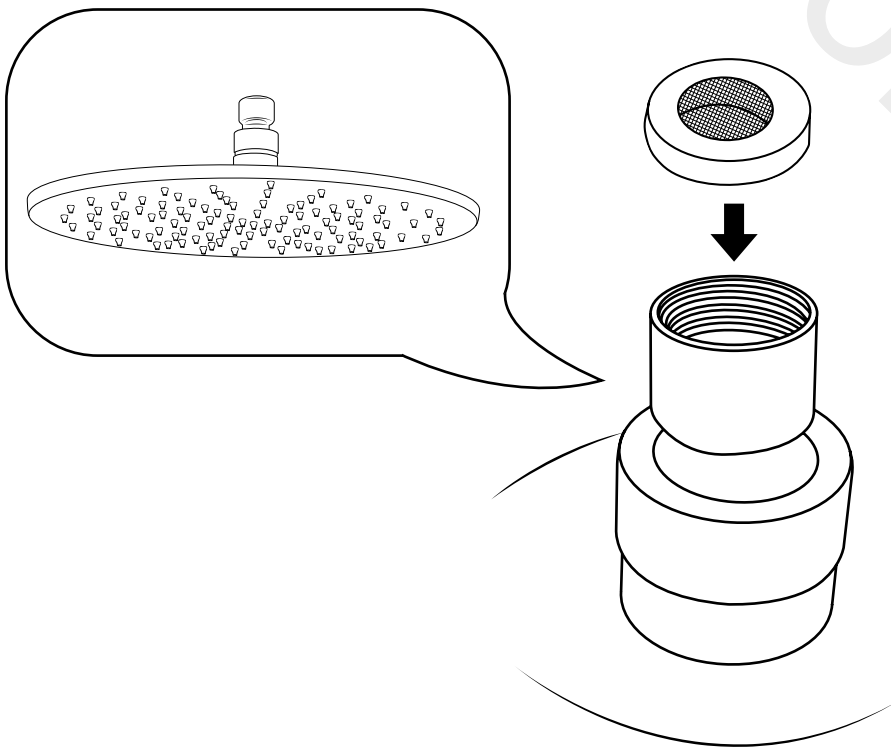

# Milano

Various Shower Head Guides

- Recessed Shower Head
- Front Fix Shower Head & Arm
- Rear Fix Shower Head & Arm

Installation Guide

# Large Recessed Shower Head

Installation Guide

Style may vary

## *Parts included:*

1

2

3

4

5

6