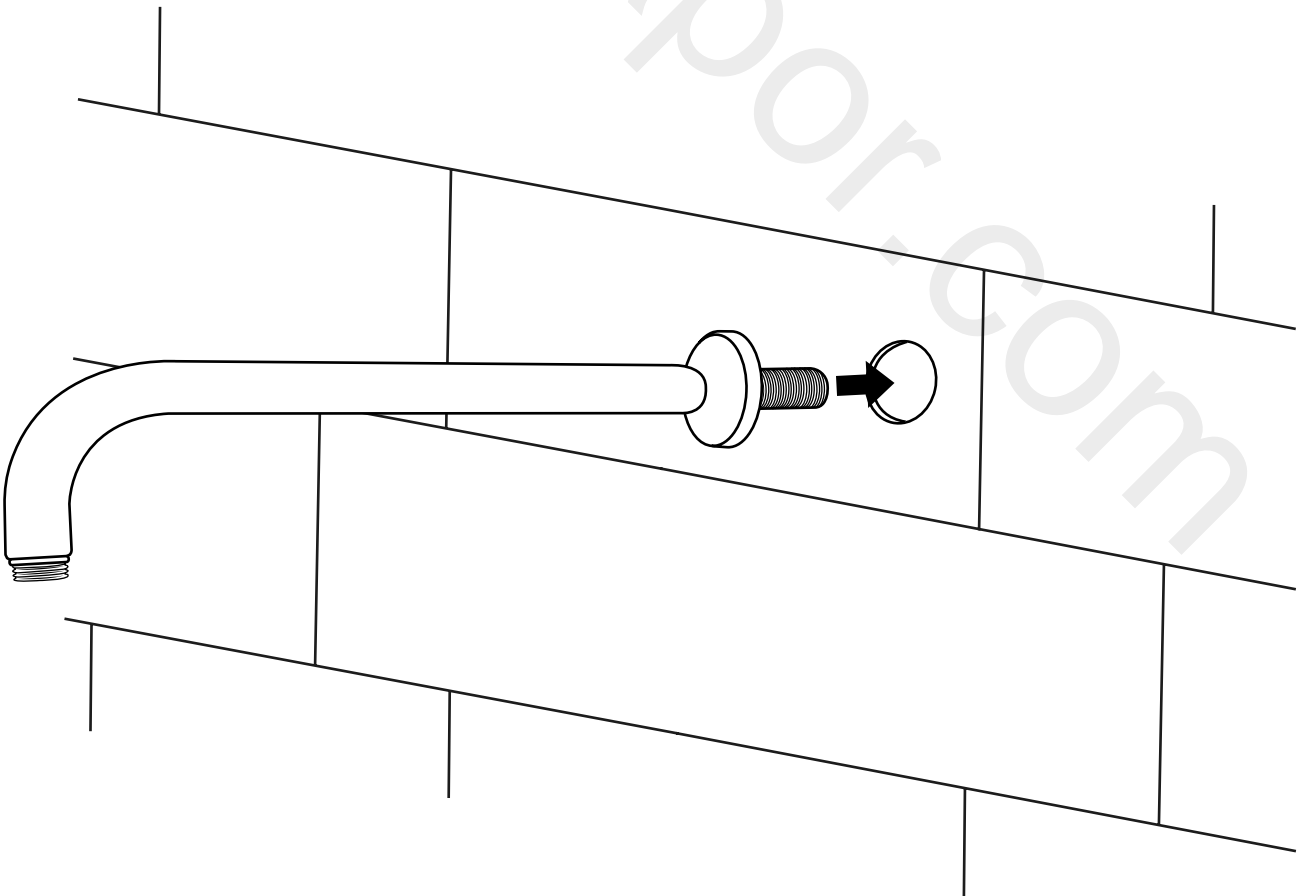

# Milano

Various Shower Head Guides

- Recessed Shower Head
- Front Fix Shower Head & Arm
- Rear Fix Shower Head & Arm

Installation Guide

# Milano

Wall Mounted Shower Head & Arm

Installation Guide

Style may vary

## *Parts included:*

1

2

3

4

5

6