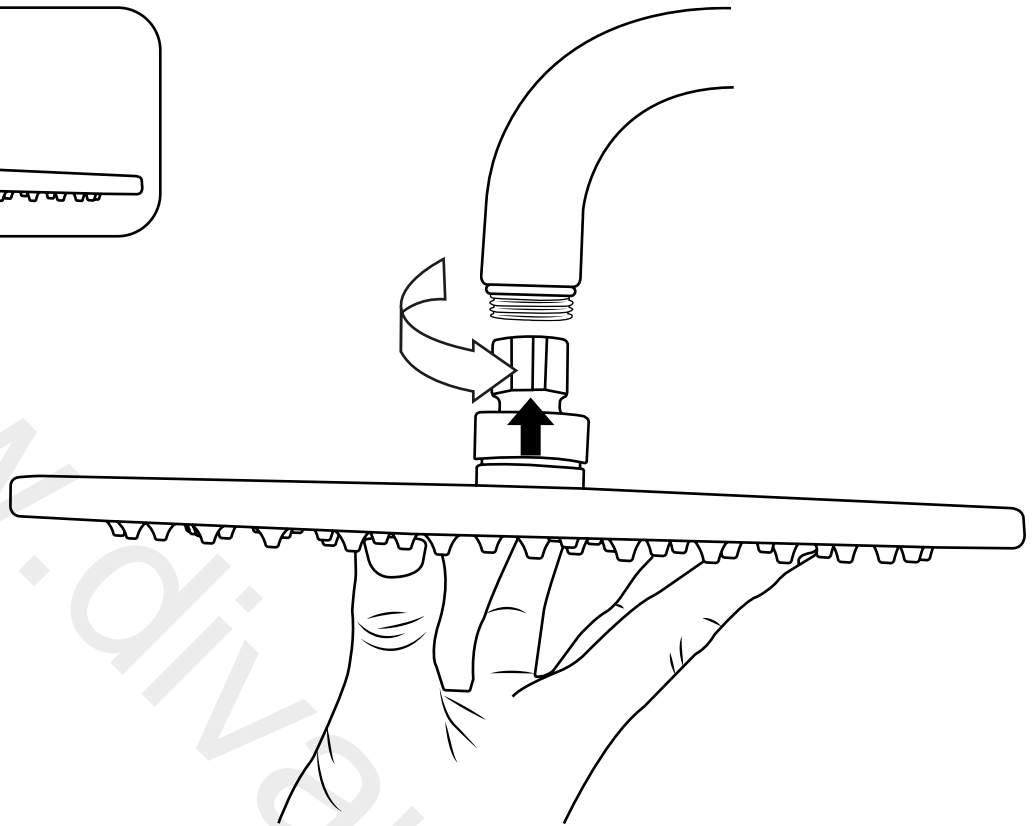

## *Parts included:*

1

2

3

4

5

6

# Milano

Wall Mounted Shower Head & Arm

Installation Guide

Style may vary