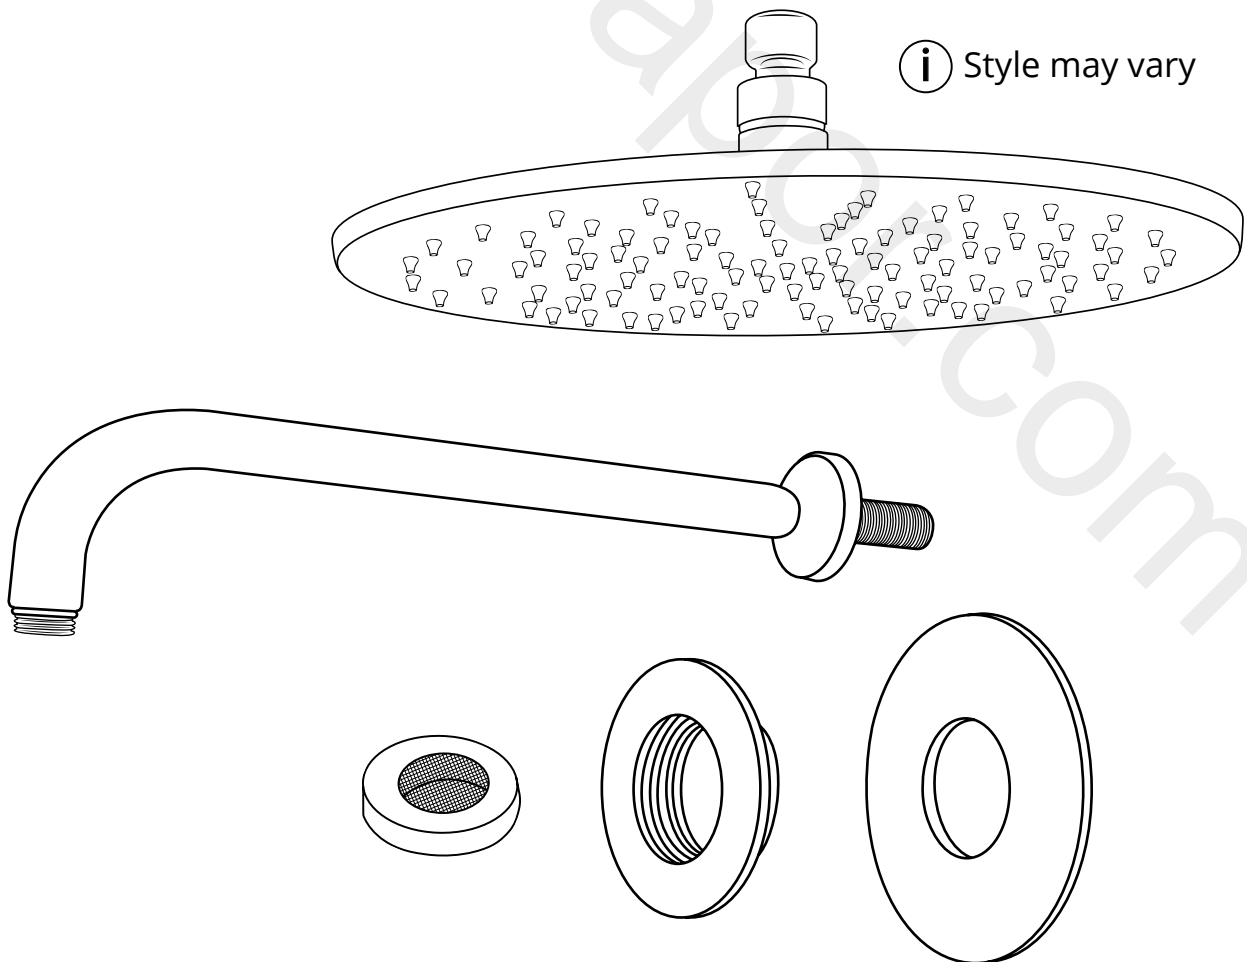

Parts included: