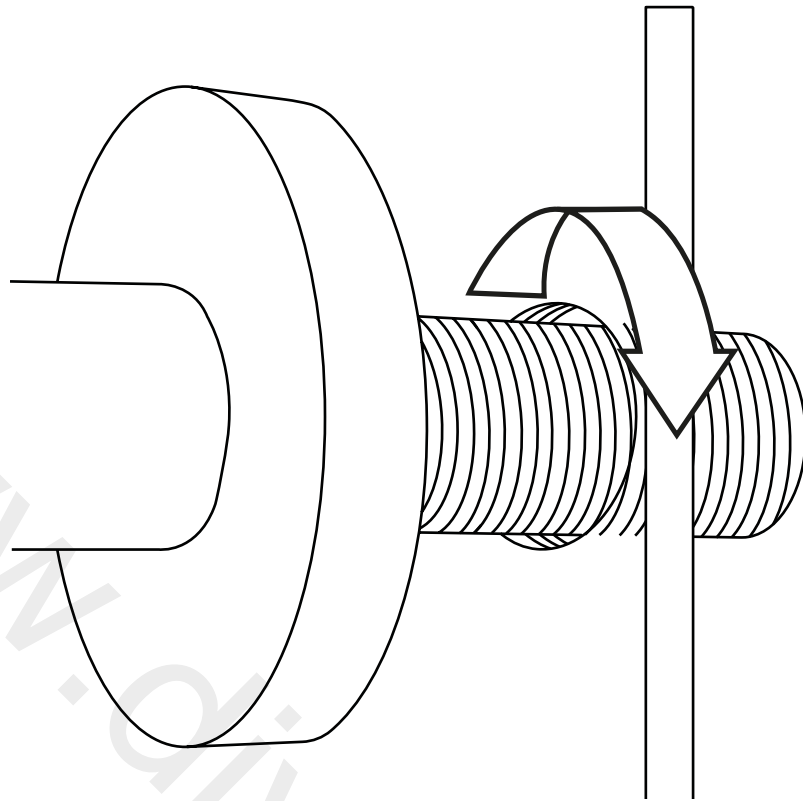

# Milano

Various Shower Head Guides

- Recessed Shower Head
- Front Fix Shower Head & Arm
- Rear Fix Shower Head & Arm

Installation Guide

# Large Recessed Shower Head

Installation Guide

Style may vary

# Milano

Wall Mounted Shower Head & Arm

Installation Guide

Style may vary

## *Parts included:*

1

2

3

4

5

6