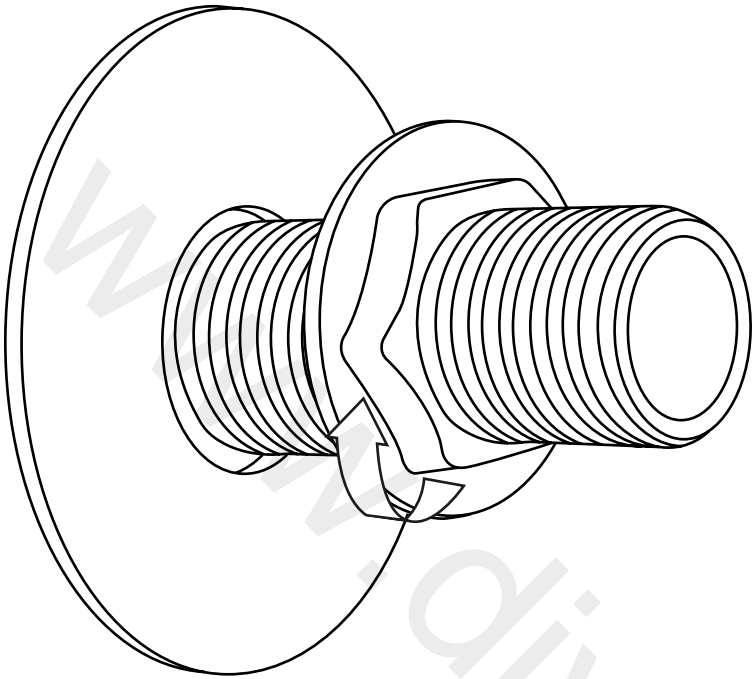

# Milano

Various Shower Head Guides

- Recessed Shower Head
- Front Fix Shower Head & Arm
- Rear Fix Shower Head & Arm

Installation Guide

# Large Recessed Shower Head

Installation Guide

Style may vary

## *Parts included:*

1

2

3

4

5

6