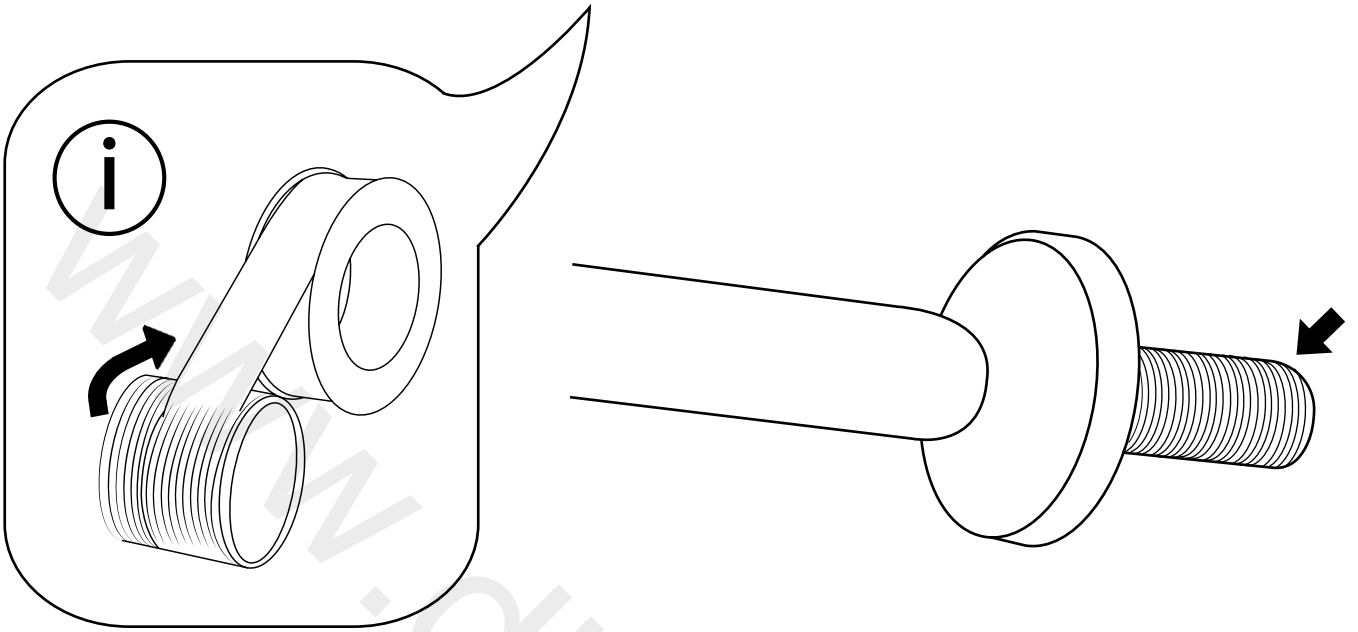

# Milano

Various Shower Head Guides

- Recessed Shower Head
- Front Fix Shower Head & Arm
- Rear Fix Shower Head & Arm

Installation Guide

## *Tools required for installing:*

## *Parts included:*

1

2

3

4

5

6