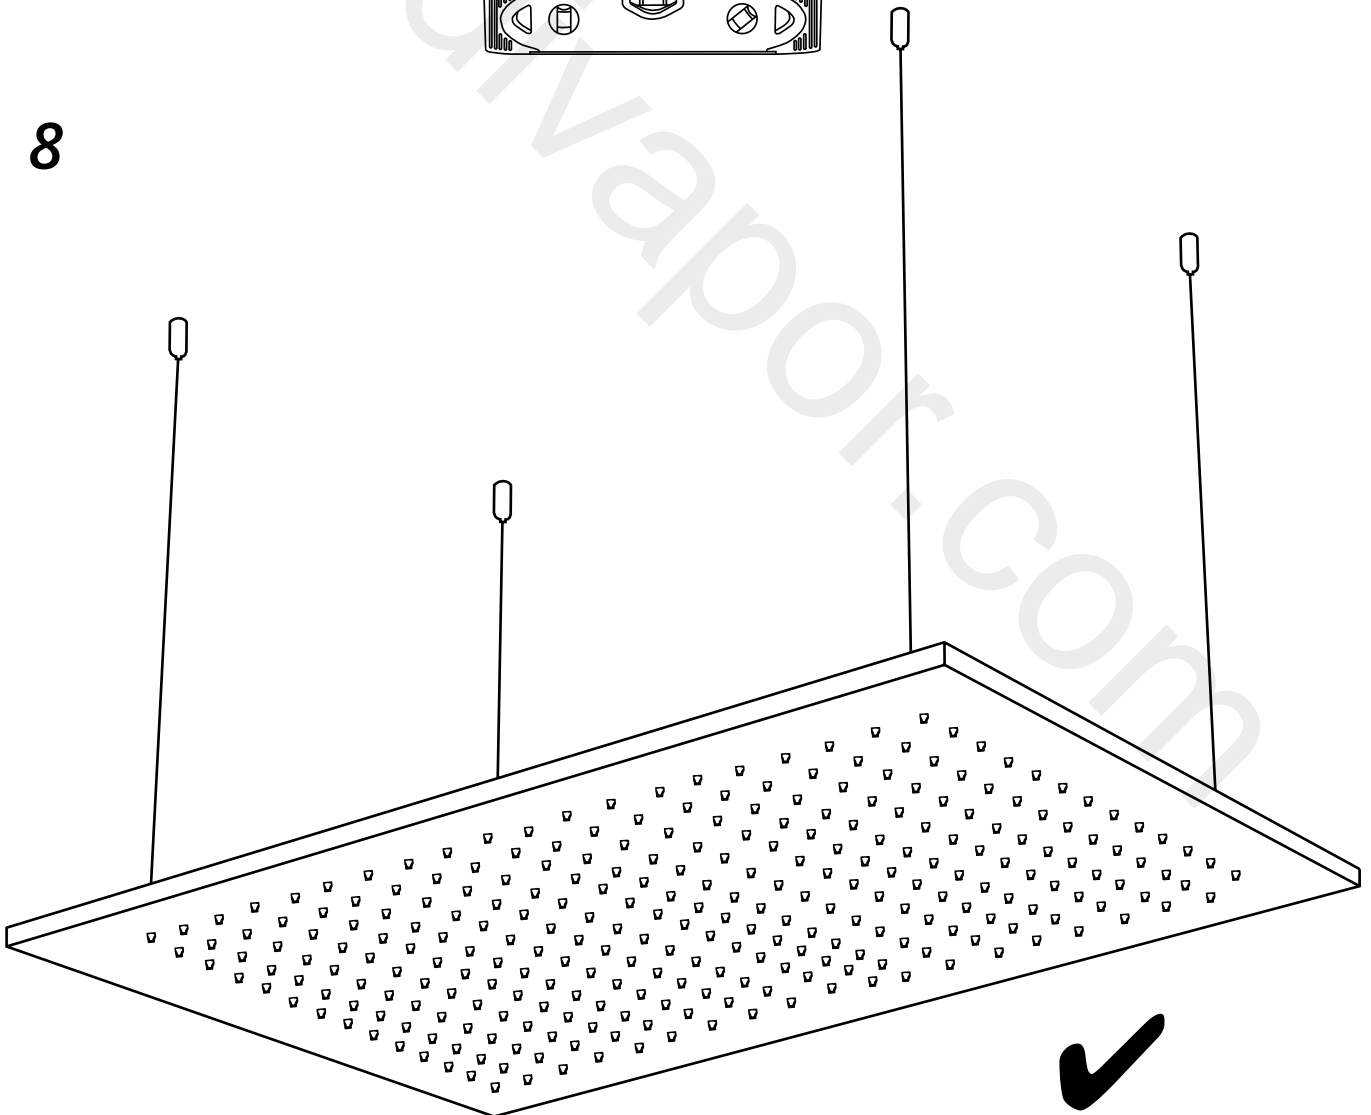

7

8

If you require any additional information or have any issues with this product please refer to the website.