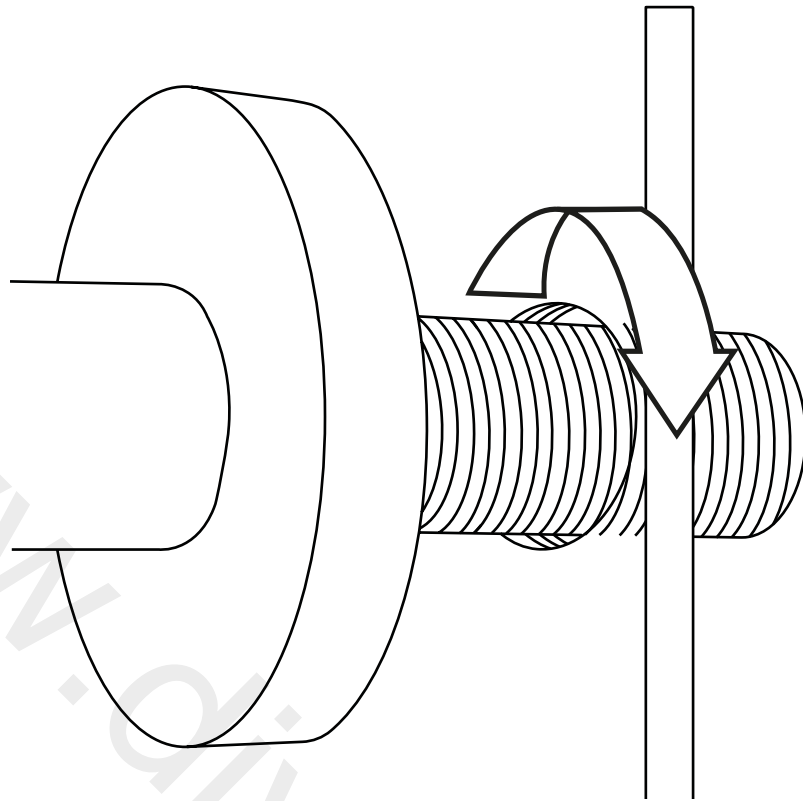

Milano

Various Shower Head Guides

- Recessed Shower Head
- Front Fix Shower Head & Arm
- Rear Fix Shower Head & Arm
- Wire Hanging Shower Head

Installation Guide

Large Recessed Shower Head

Installation Guide

Tools required for installing:

Parts included:

1

2

3

4

5

6

Milano

Shower Head

Installation Guide

Installation

Tools required for installing:

Parts included:

1

2