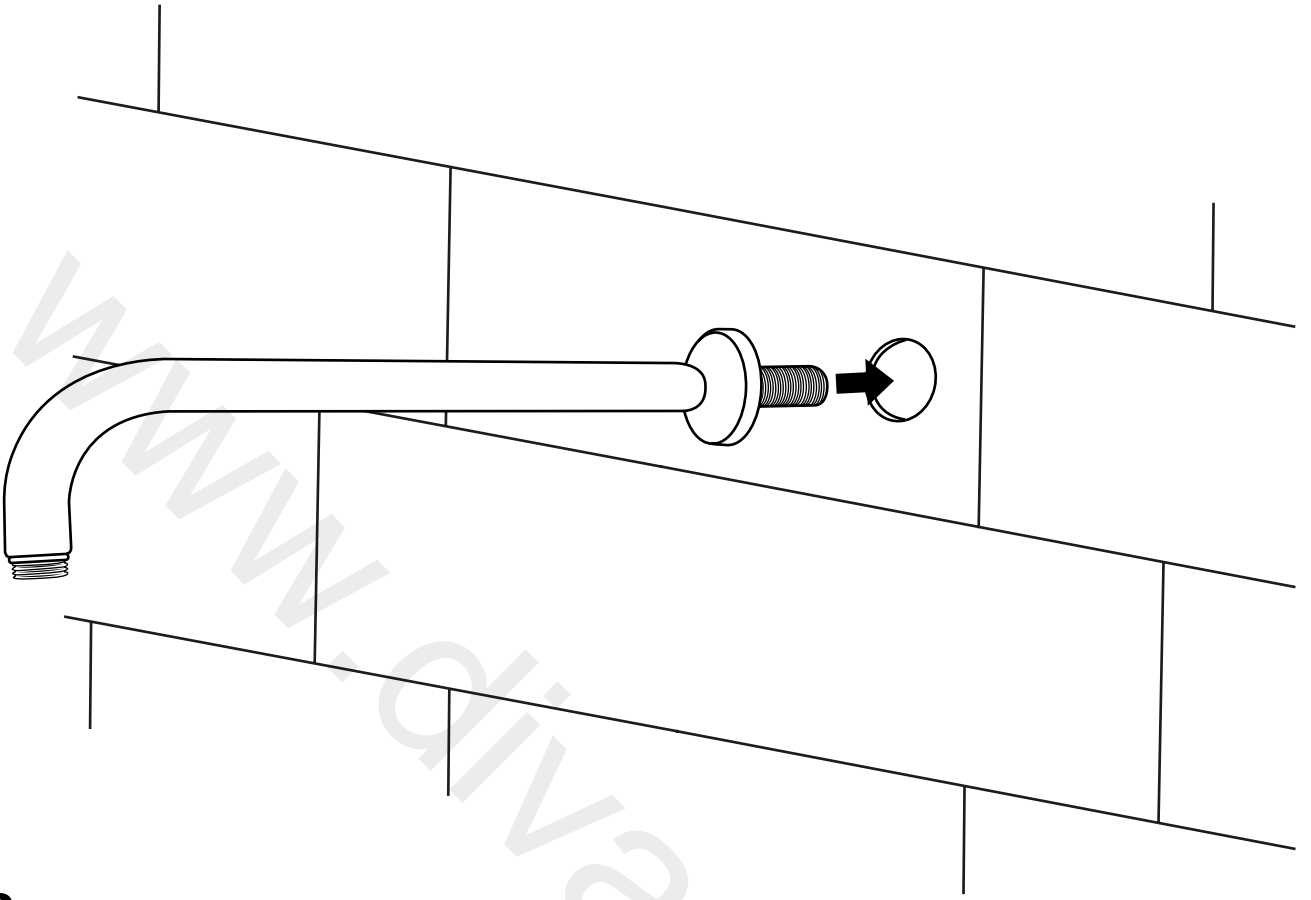

Milano

Various Shower Head Guides

- Recessed Shower Head
- Front Fix Shower Head & Arm
- Rear Fix Shower Head & Arm
- Wire Hanging Shower Head

Installation Guide

Large Recessed Shower Head

Installation Guide

Installation Guide

Style may vary

Installation

Tools required for installing:

Parts included:

1

2

3

4

5

6

Milano

Wall Mounted Shower Head & Arm

Installation Guide

Style may vary

Installation