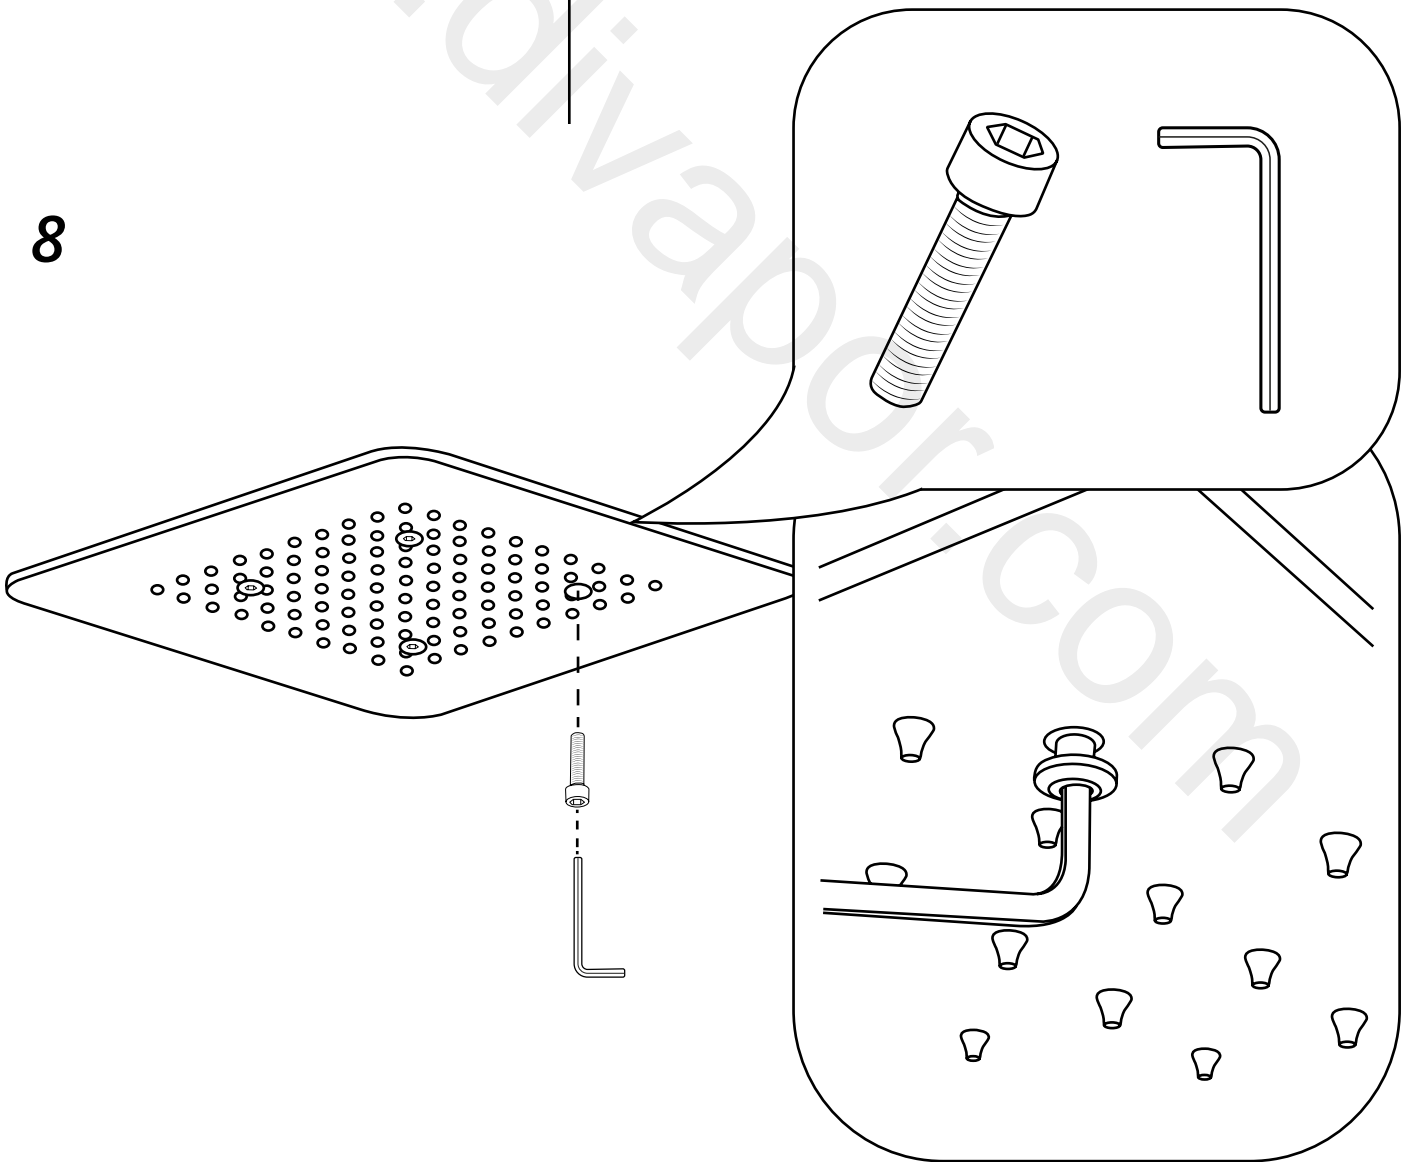

Milano

Various Shower Head Guides

- Recessed Shower Head
- Front Fix Shower Head & Arm
- Rear Fix Shower Head & Arm
- Wire Hanging Shower Head

Installation Guide

Large Recessed Shower Head

Installation Guide

5

6

7

8

9

www.diyapor.com

Milano

Wall Mounted Shower Head & Arm

Installation Guide

Style may vary

Installation

Tools required for installing:

Parts included:

1

2

3