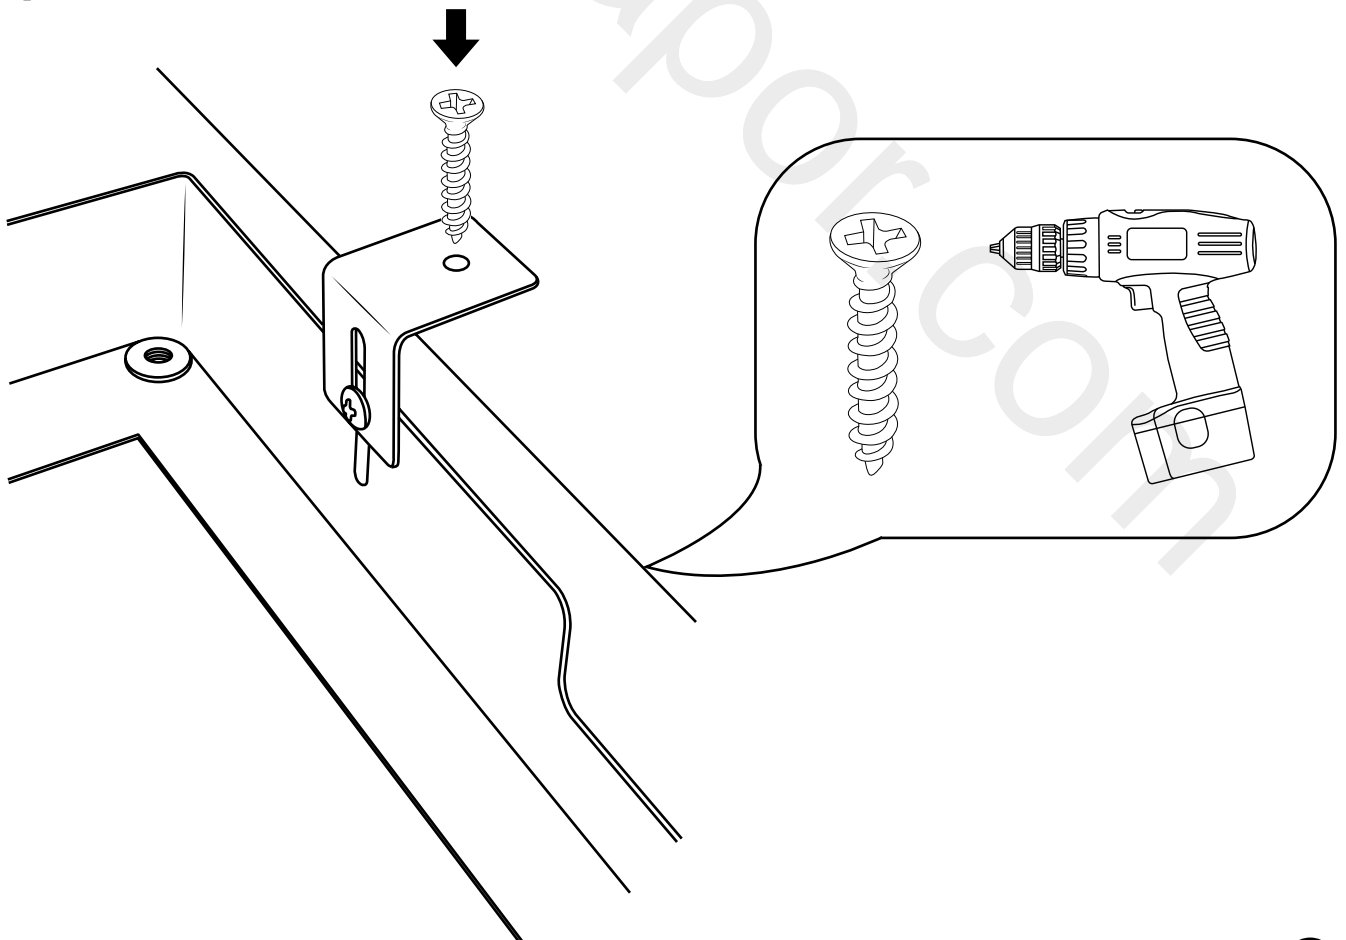

Milano

Various Shower Head Guides

- Recessed Shower Head
- Front Fix Shower Head & Arm
- Rear Fix Shower Head & Arm
- Wire Hanging Shower Head

Installation Guide

Large Recessed Shower Head

Installation Guide

Style may vary

Installation

Tools required for installing:

Parts included:

1

2

3

4

5

6

7

8

9

www.diyapor.com

Milano

Wall Mounted Shower Head & Arm