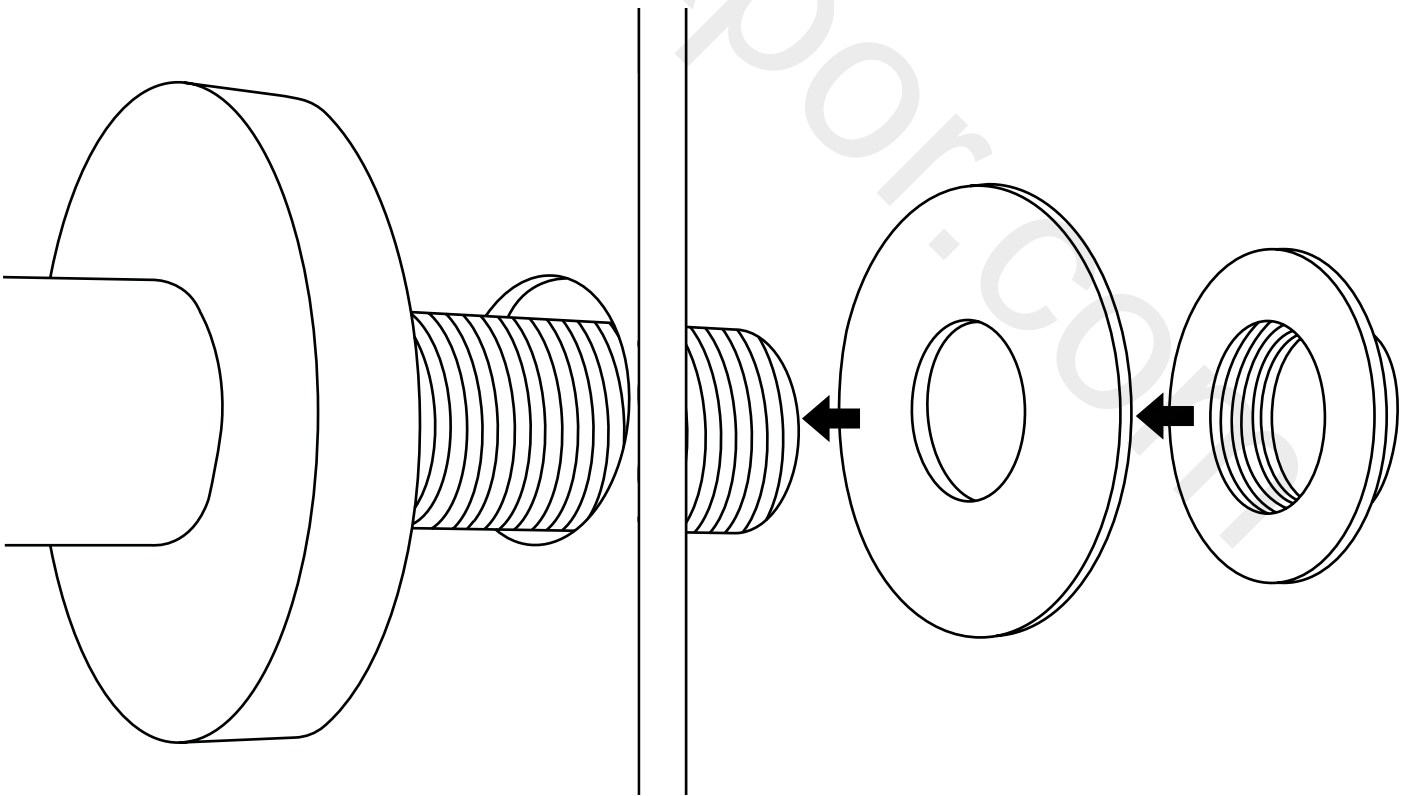

Milano

Various Shower Head Guides

- Recessed Shower Head
- Front Fix Shower Head & Arm
- Rear Fix Shower Head & Arm
- Wire Hanging Shower Head

Installation Guide

Large Recessed Shower Head

Installation Guide

Installation Guide

Style may vary

Installation

Tools required for installing:

Parts included:

1

2

3