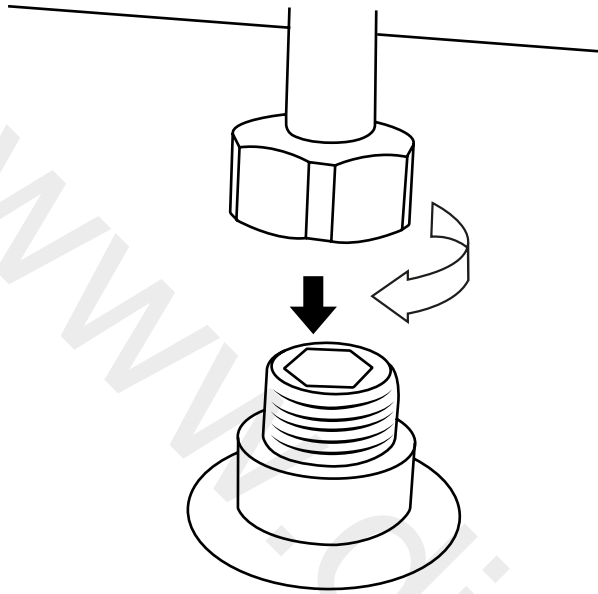

5

i Not included

6