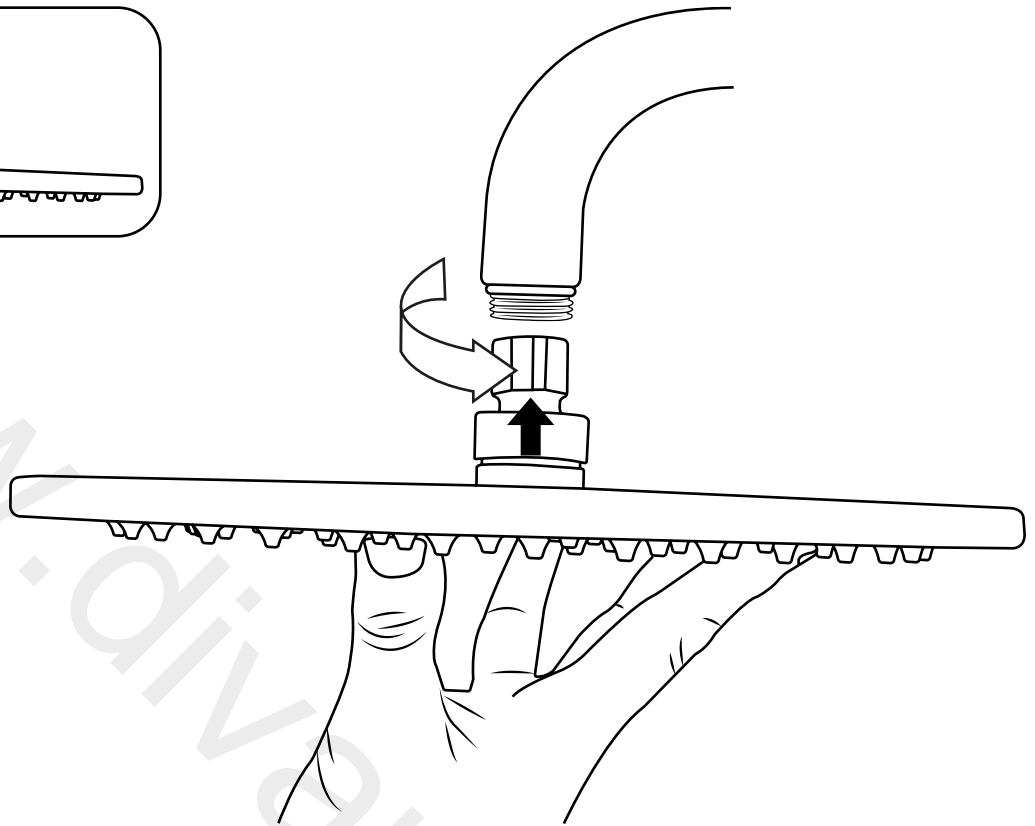

Milano

Various Shower Head Guides

- Recessed Shower Head
- Front Fix Shower Head & Arm
- Rear Fix Shower Head & Arm
- Wire Hanging Shower Head

Installation Guide

Large Recessed Shower Head

Installation Guide

Tools required for installing:

Parts included:

1

2

3

4

5

6