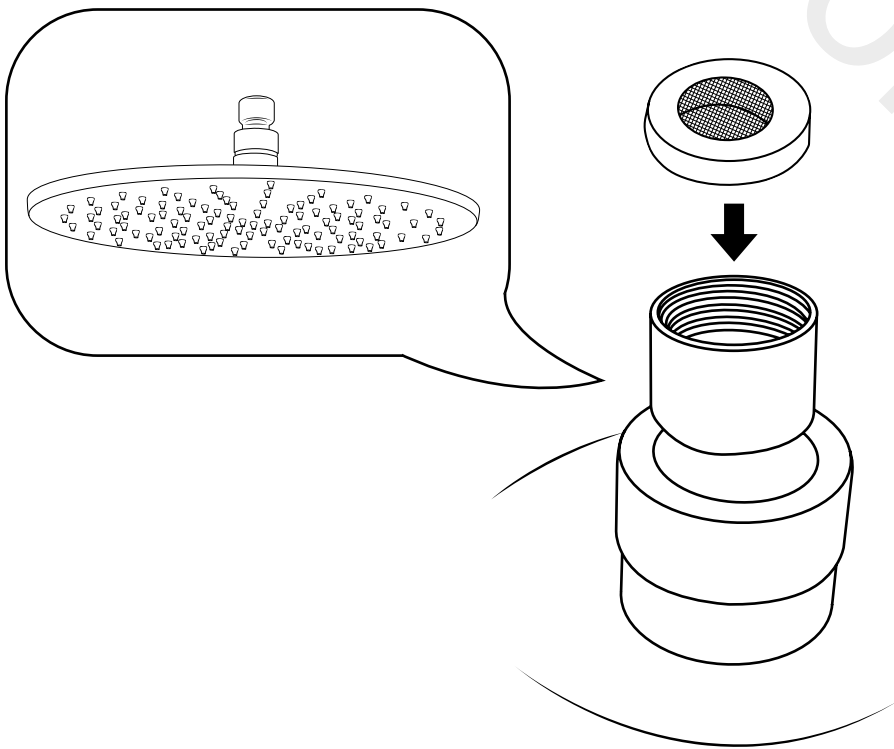

Milano

Various Shower Head Guides

- Recessed Shower Head
- Front Fix Shower Head & Arm
- Rear Fix Shower Head & Arm
- Wire Hanging Shower Head

Installation Guide

Large Recessed Shower Head

Installation Guide

Tools required for installing:

Parts included:

1

2

3

4

5

6

Milano

Shower Head

Installation Guide

Installation

Tools required for installing:

Parts included:

1

2