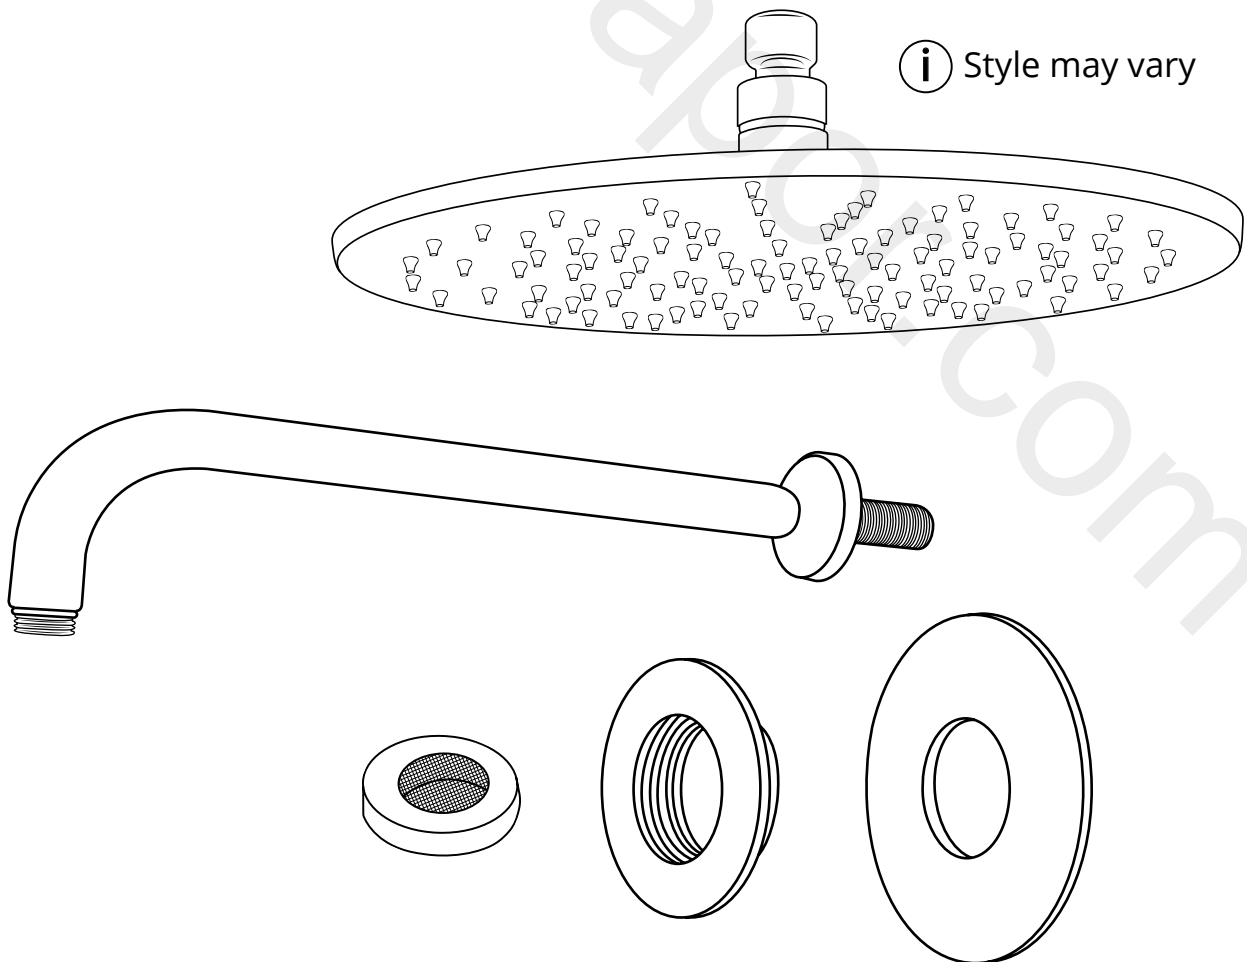

Milano

Various Shower Head Guides

- Recessed Shower Head
- Front Fix Shower Head & Arm
- Rear Fix Shower Head & Arm
- Wire Hanging Shower Head

Installation Guide

Large Recessed Shower Head

Installation Guide

5

6

7

8

9

www.diyapor.com

Milano

Wall Mounted Shower Head & Arm

Installation Guide

Style may vary

Installation

Tools required for installing:

Parts included:

1

2

3

4

5

6

Milano

Wall Mounted Shower Head & Arm

Installation Guide

Style may vary

Installation