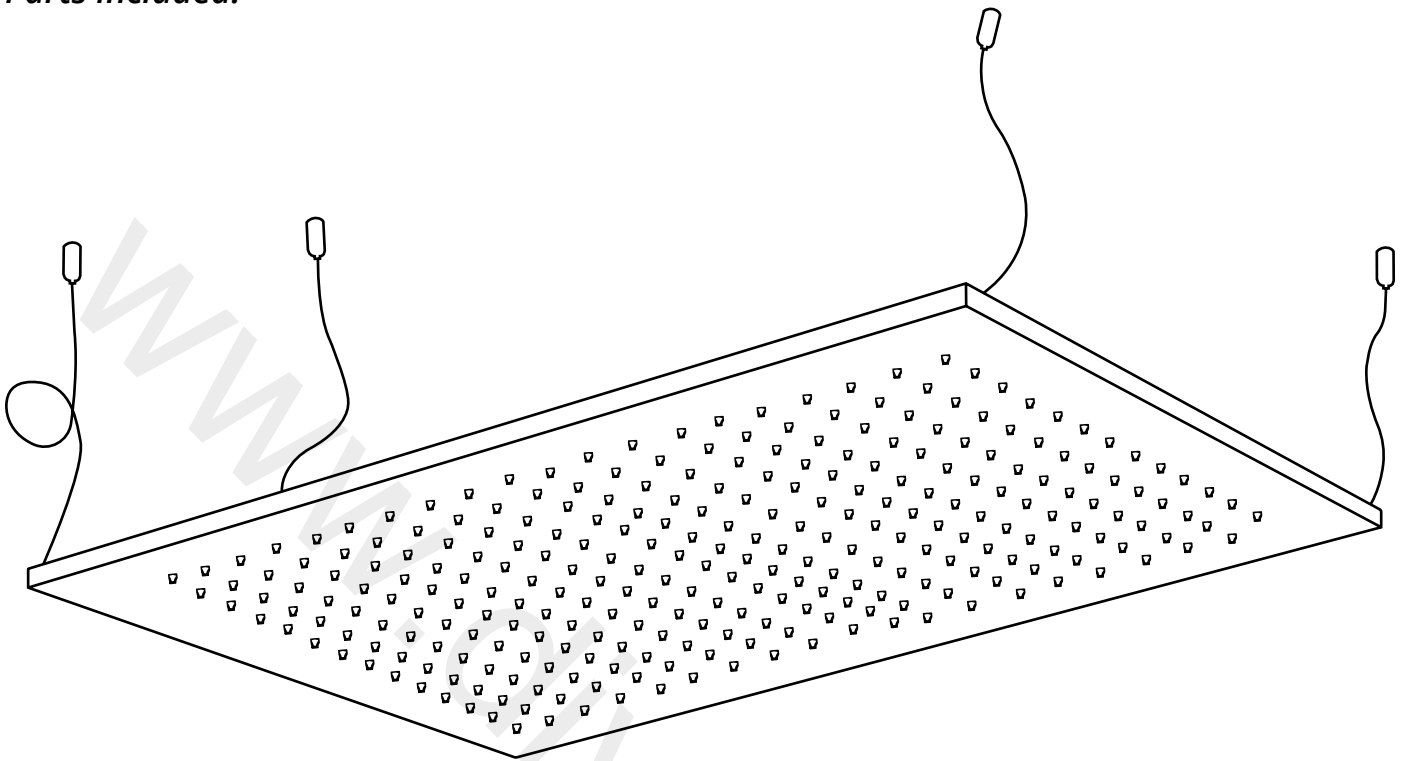

Milano

Various Shower Head Guides

- Recessed Shower Head
- Front Fix Shower Head & Arm
- Rear Fix Shower Head & Arm
- Wire Hanging Shower Head

Installation Guide

Large Recessed Shower Head

Installation Guide

Milano

Shower Head

Installation Guide

Installation

Tools required for installing:

Parts included:

1

2