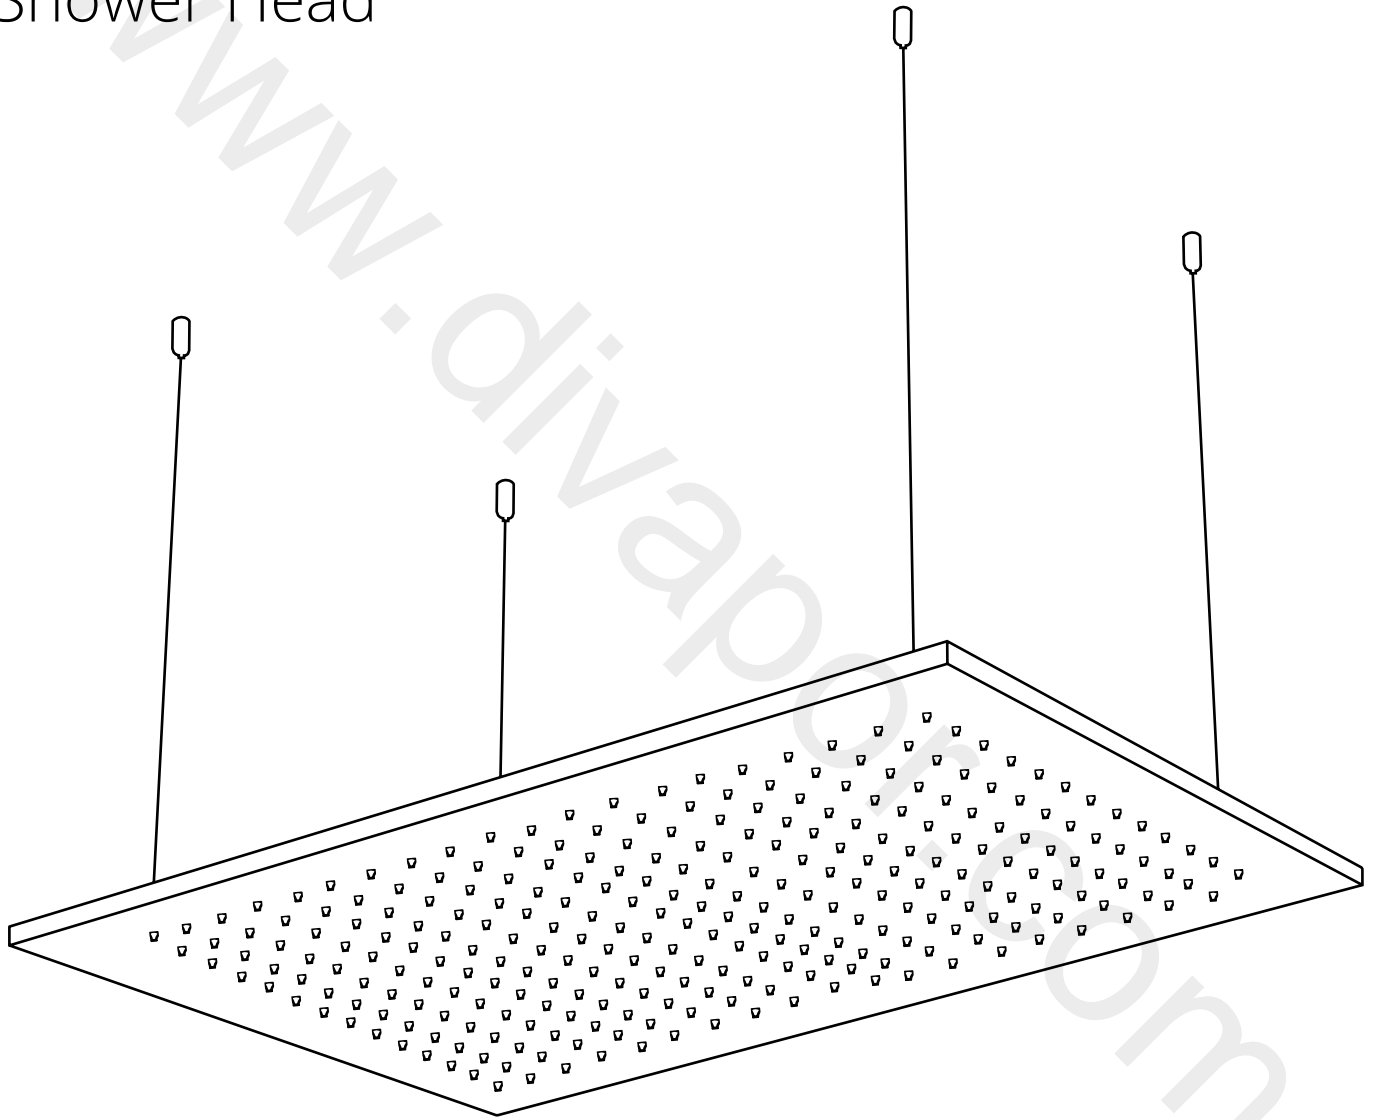

Milano

Shower Head

Installation Guide