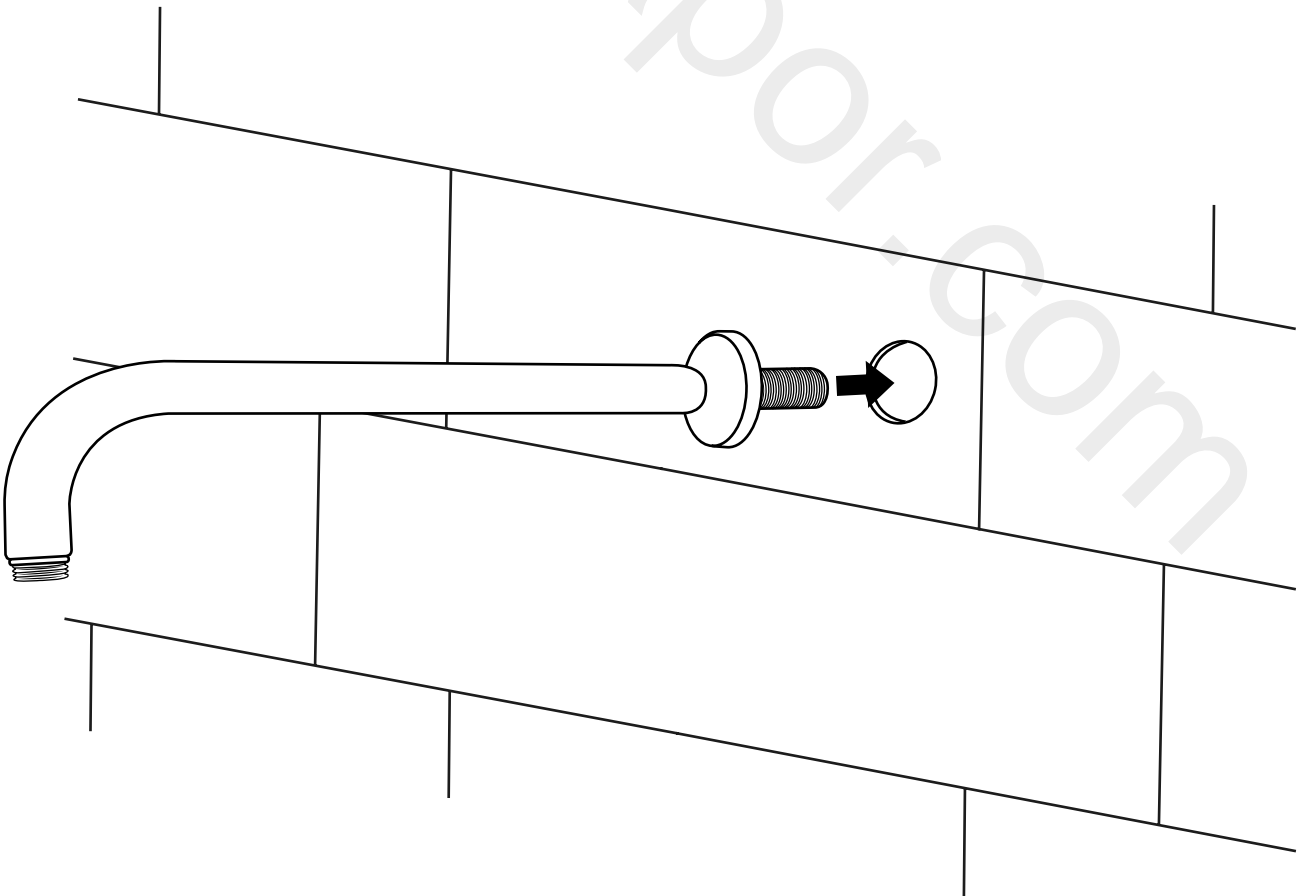

Milano

Various Shower Head Guides

- Recessed Shower Head
- Front Fix Shower Head & Arm
- Rear Fix Shower Head & Arm
- Wire Hanging Shower Head

Installation Guide

Large Recessed Shower Head

Installation Guide

4

5

6

Milano

Wall Mounted Shower Head & Arm

Installation Guide

Style may vary

Installation

Tools required for installing:

Parts included:

1

2

3

4

5

6

Milano

Shower Head

Installation Guide

Installation

Tools required for installing:

Parts included:

1

2