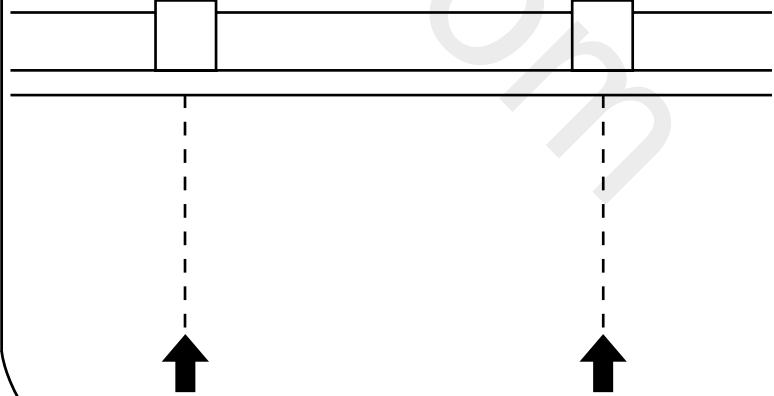

Milano

Various Shower Head Guides

- Recessed Shower Head
- Front Fix Shower Head & Arm
- Rear Fix Shower Head & Arm
- Wire Hanging Shower Head

Installation Guide

Large Recessed Shower Head

Installation Guide

Milano

Shower Head

Installation Guide

Installation

Tools required for installing:

Parts included:

1

2