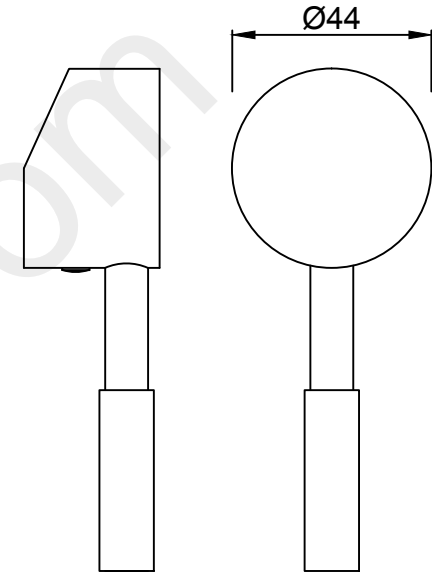

Exposed Parts of Single Lever Built-in In-wall Manual Valve with Basin Spout, two separate wall flanges and operating lever (Suitable for item ALD-233 & ALD-235)

CAT.NO. SOL-6231K

WALL FLANGE

SPOUT

HANDLE

SPOUT NIPPLE

SPOUT SPACER