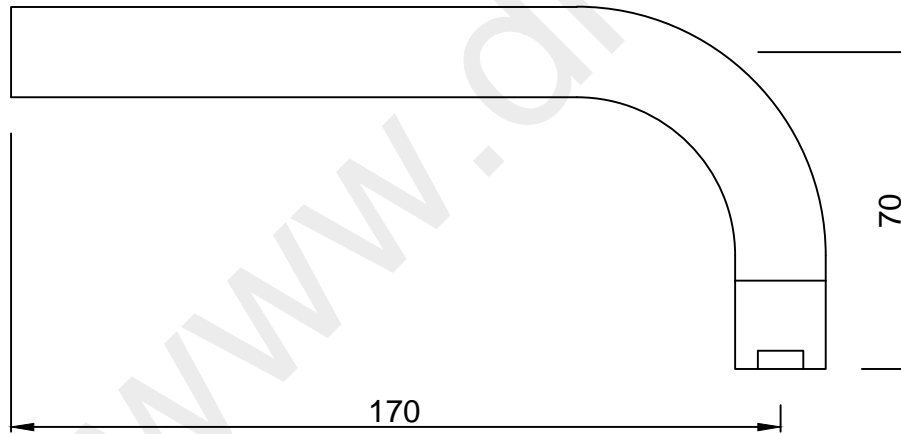

Exposed Parts of Single Lever Built-in In-wall Manual Valve with Basin Spout, two separate wall flanges and operating lever (Suitable for item ALD-233 & ALD-235)

CAT.NO. SOL-6231K

WALL FLANGE

SPOUT

HANDLE

SPOUT NIPPLE

SPOUT SPACER