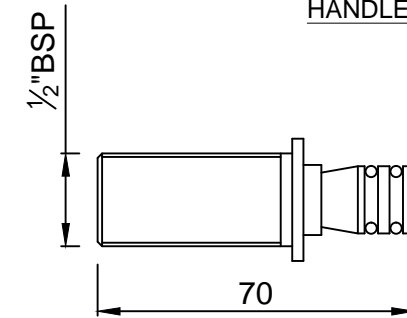

Exposed Parts of Single Lever Built-in In-wall Manual Valve with Basin Spout, two separate wall flanges and operating lever (Suitable for item ALD-233 & ALD-235)

CAT.NO. SOL-6231K

WALL FLANGE

SPOUT

HANDLE

SPOUT NIPPLE

SPOUT SPACER