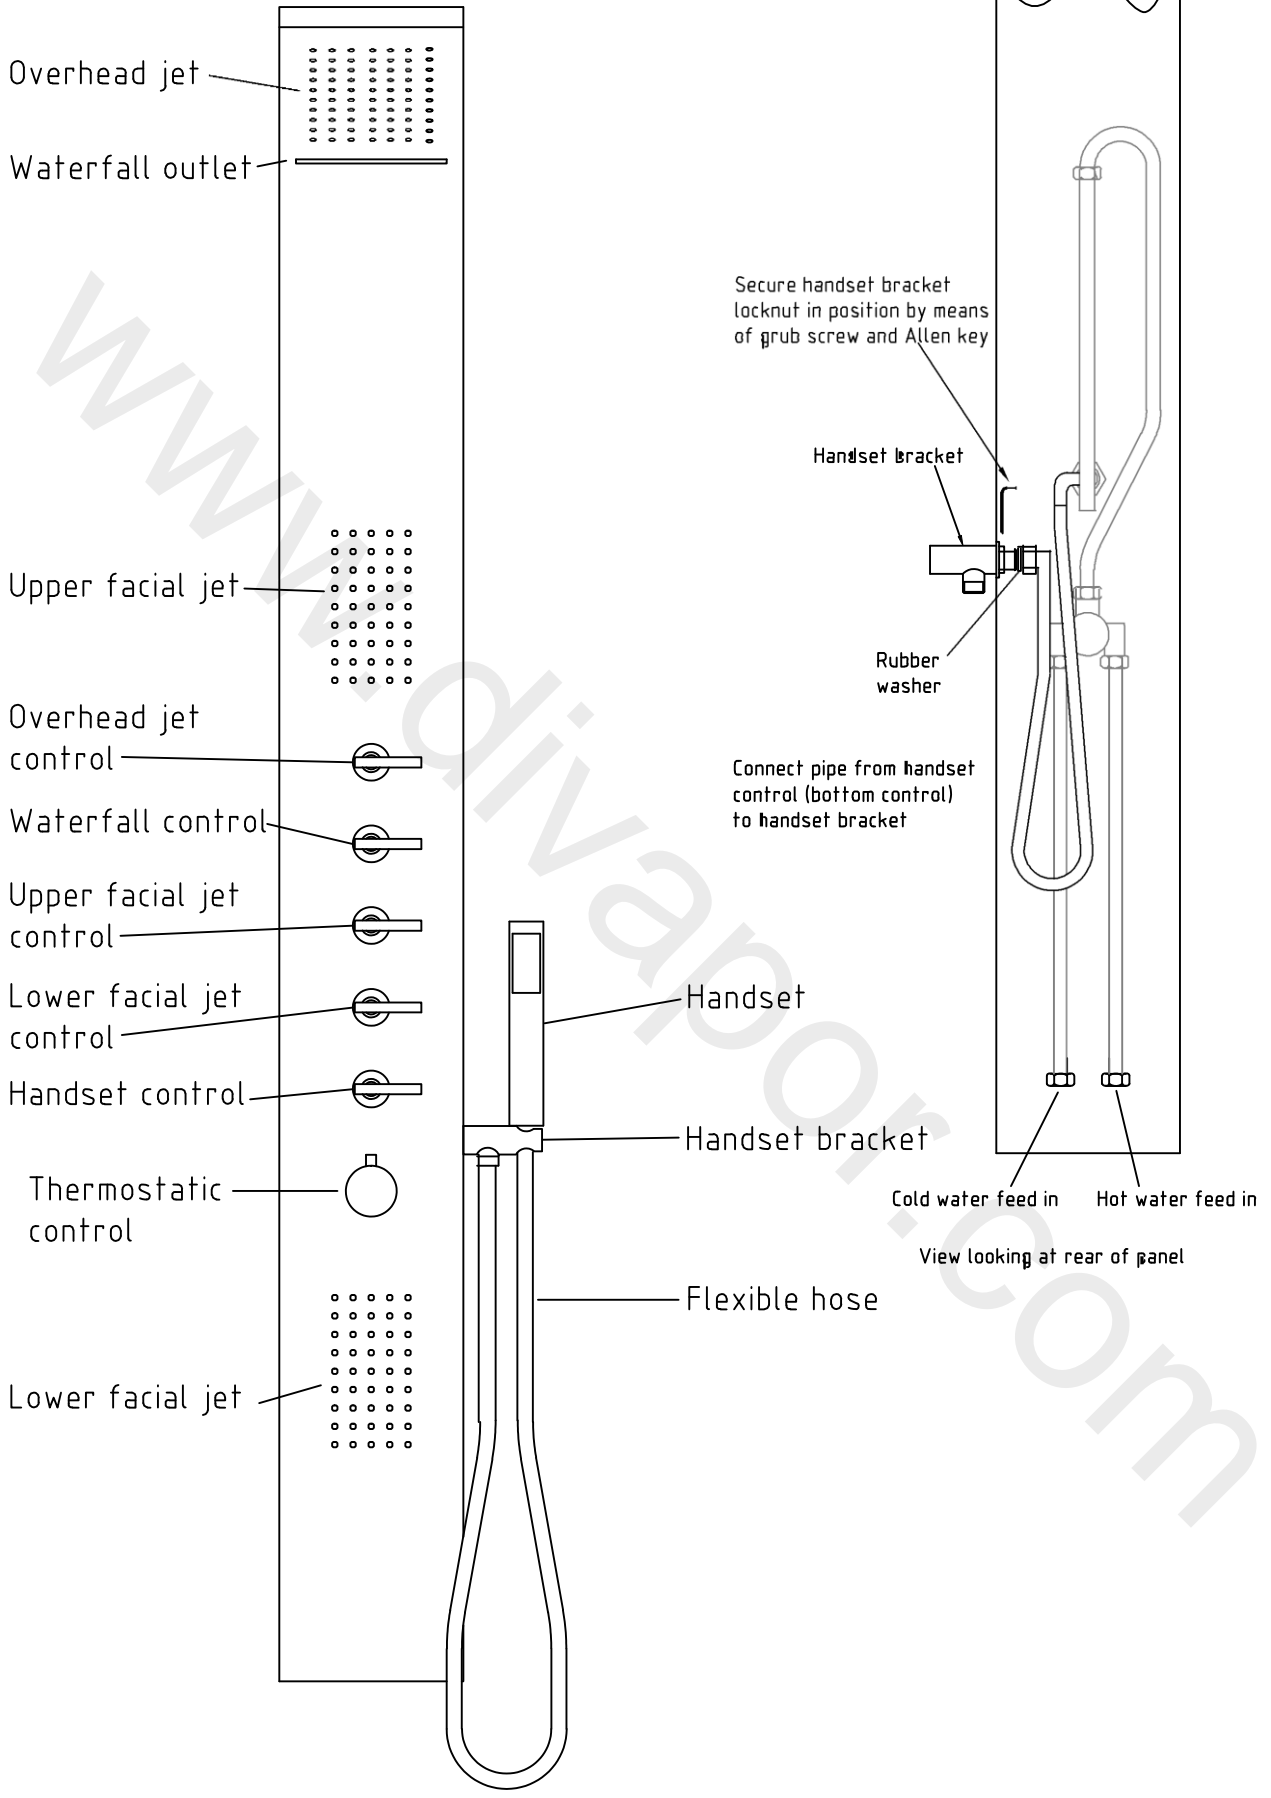

Milano

Shower Panel

Installation Guide

Style may vary

Installation

Tools required for installing:

Parts included:

Style may vary