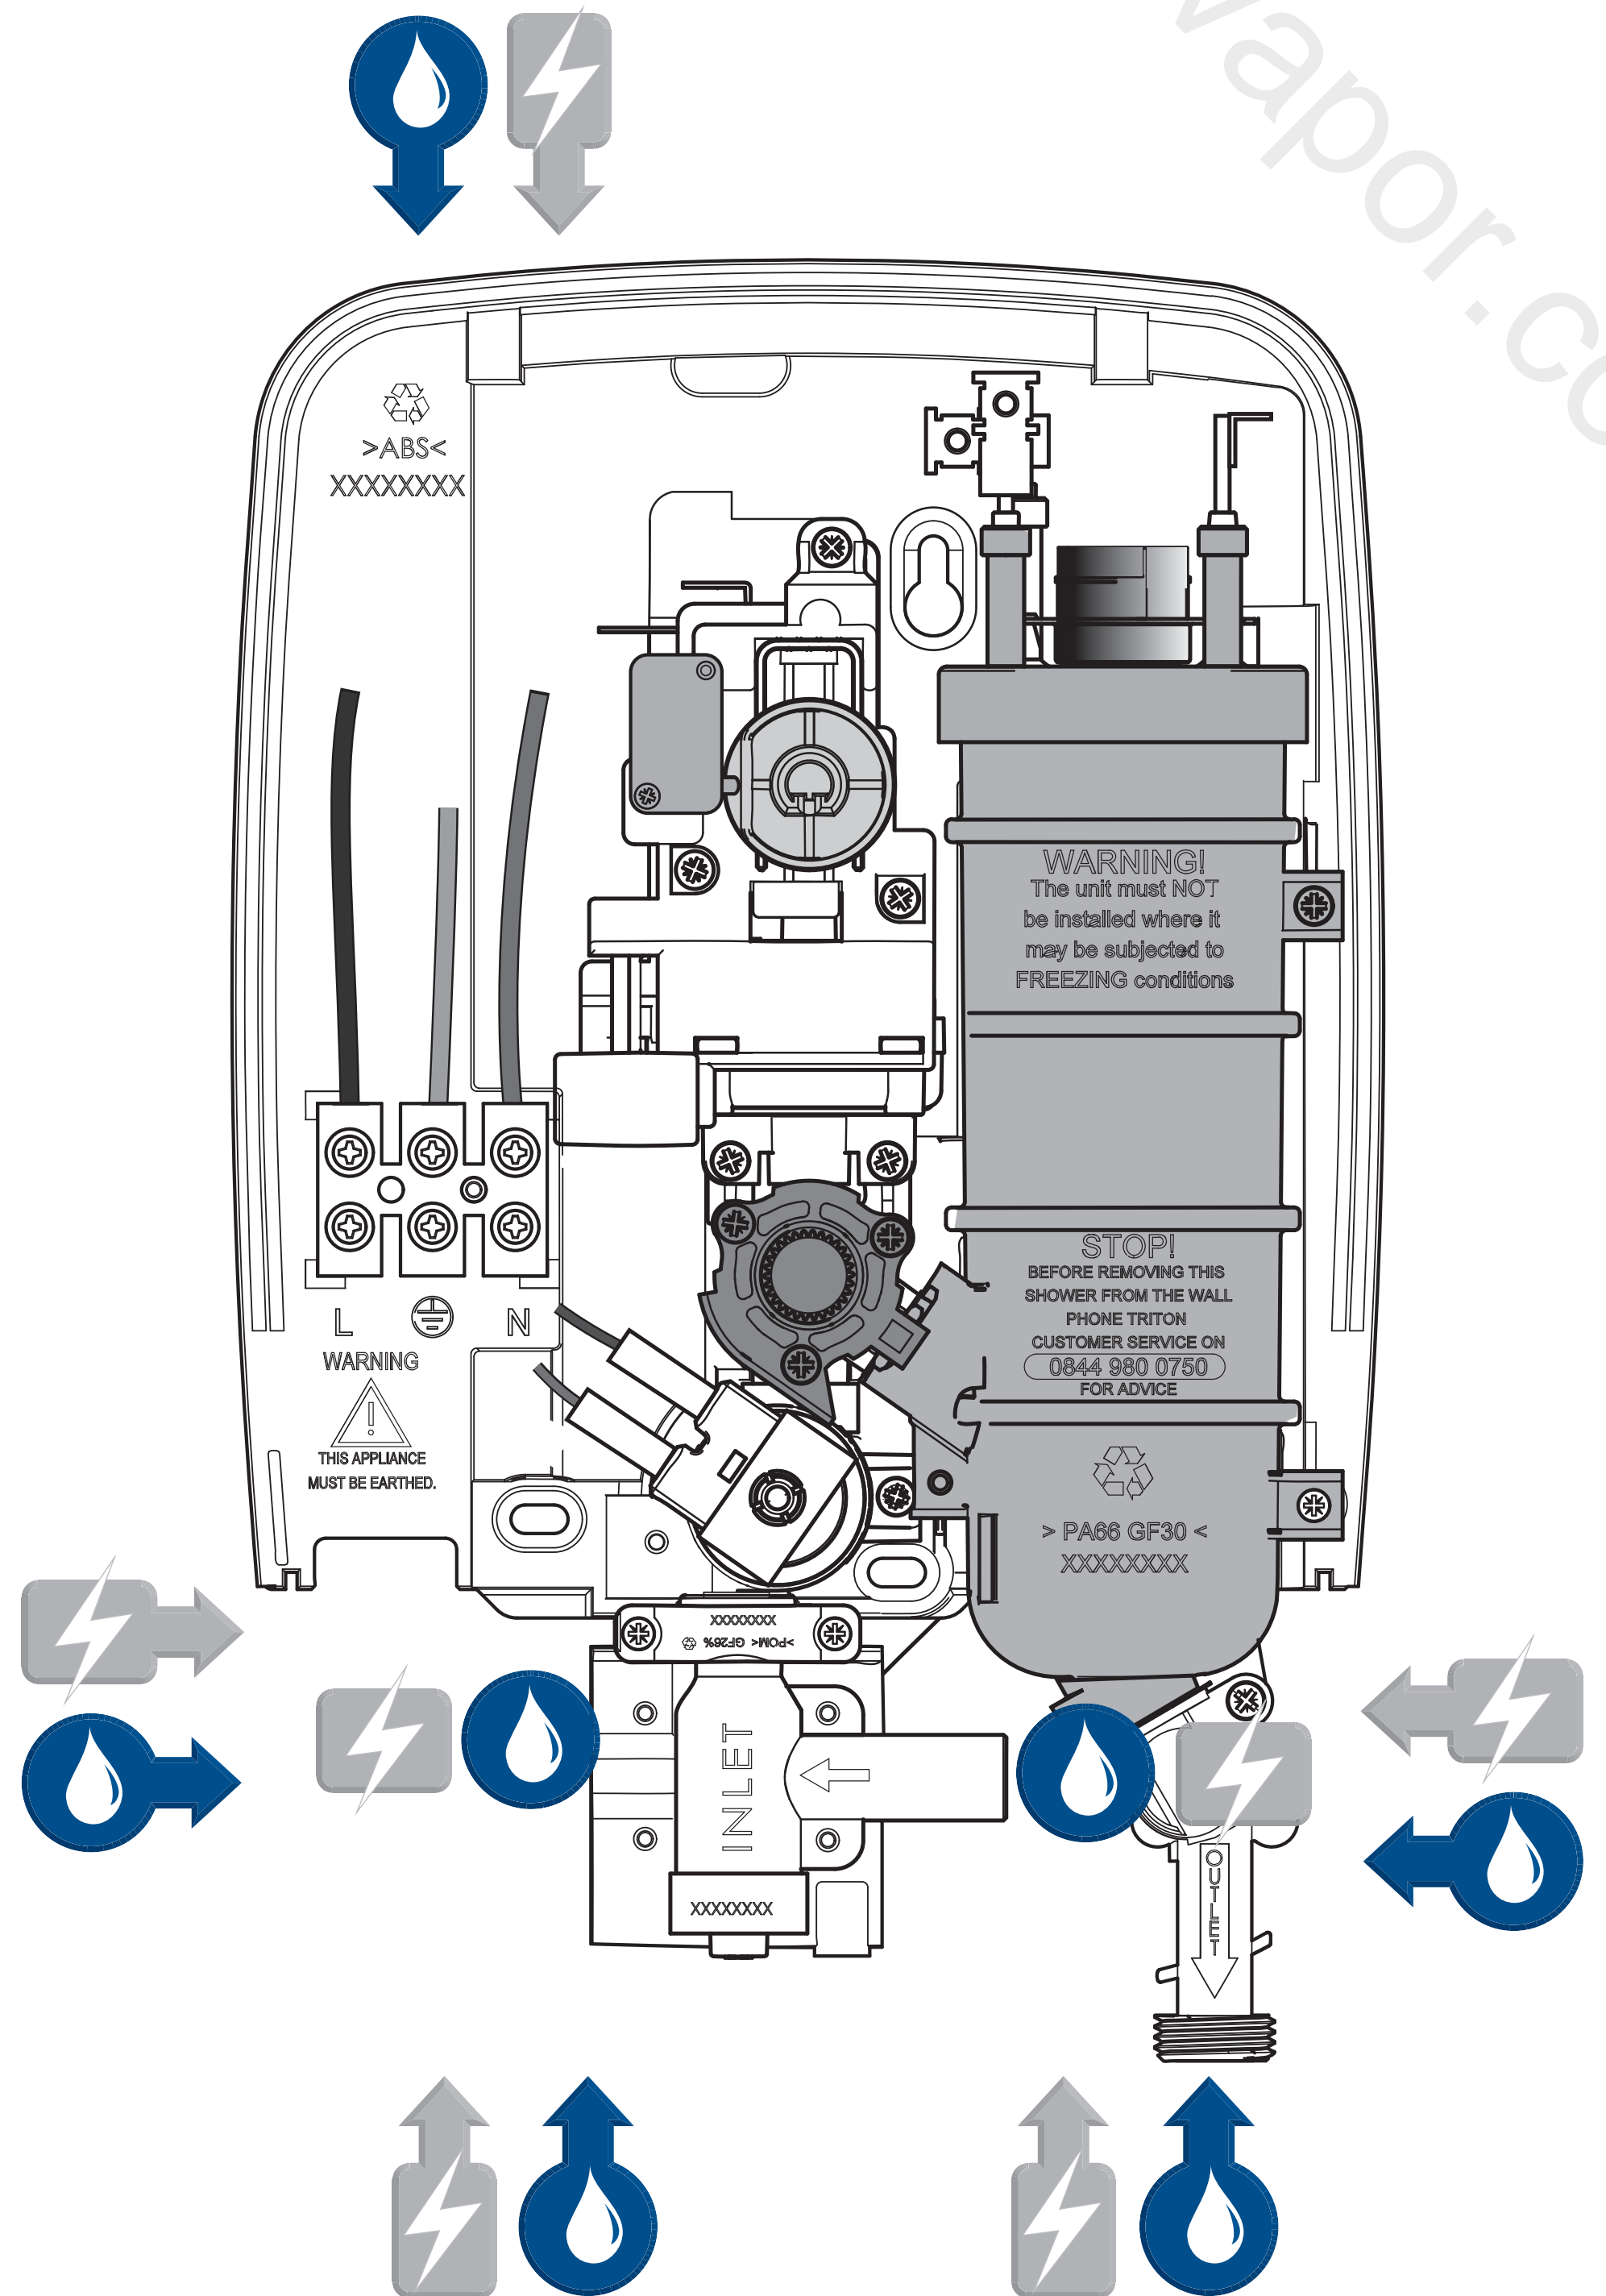

AVENA ELECTRIC SHOWER

ENTRY POINTS

Diagram Key:

Water Entry Points

Cable Entry Points

Dimensions:

H: 308mm

W: 208mm

D: 108mm

TRITON

See you first thing Britain