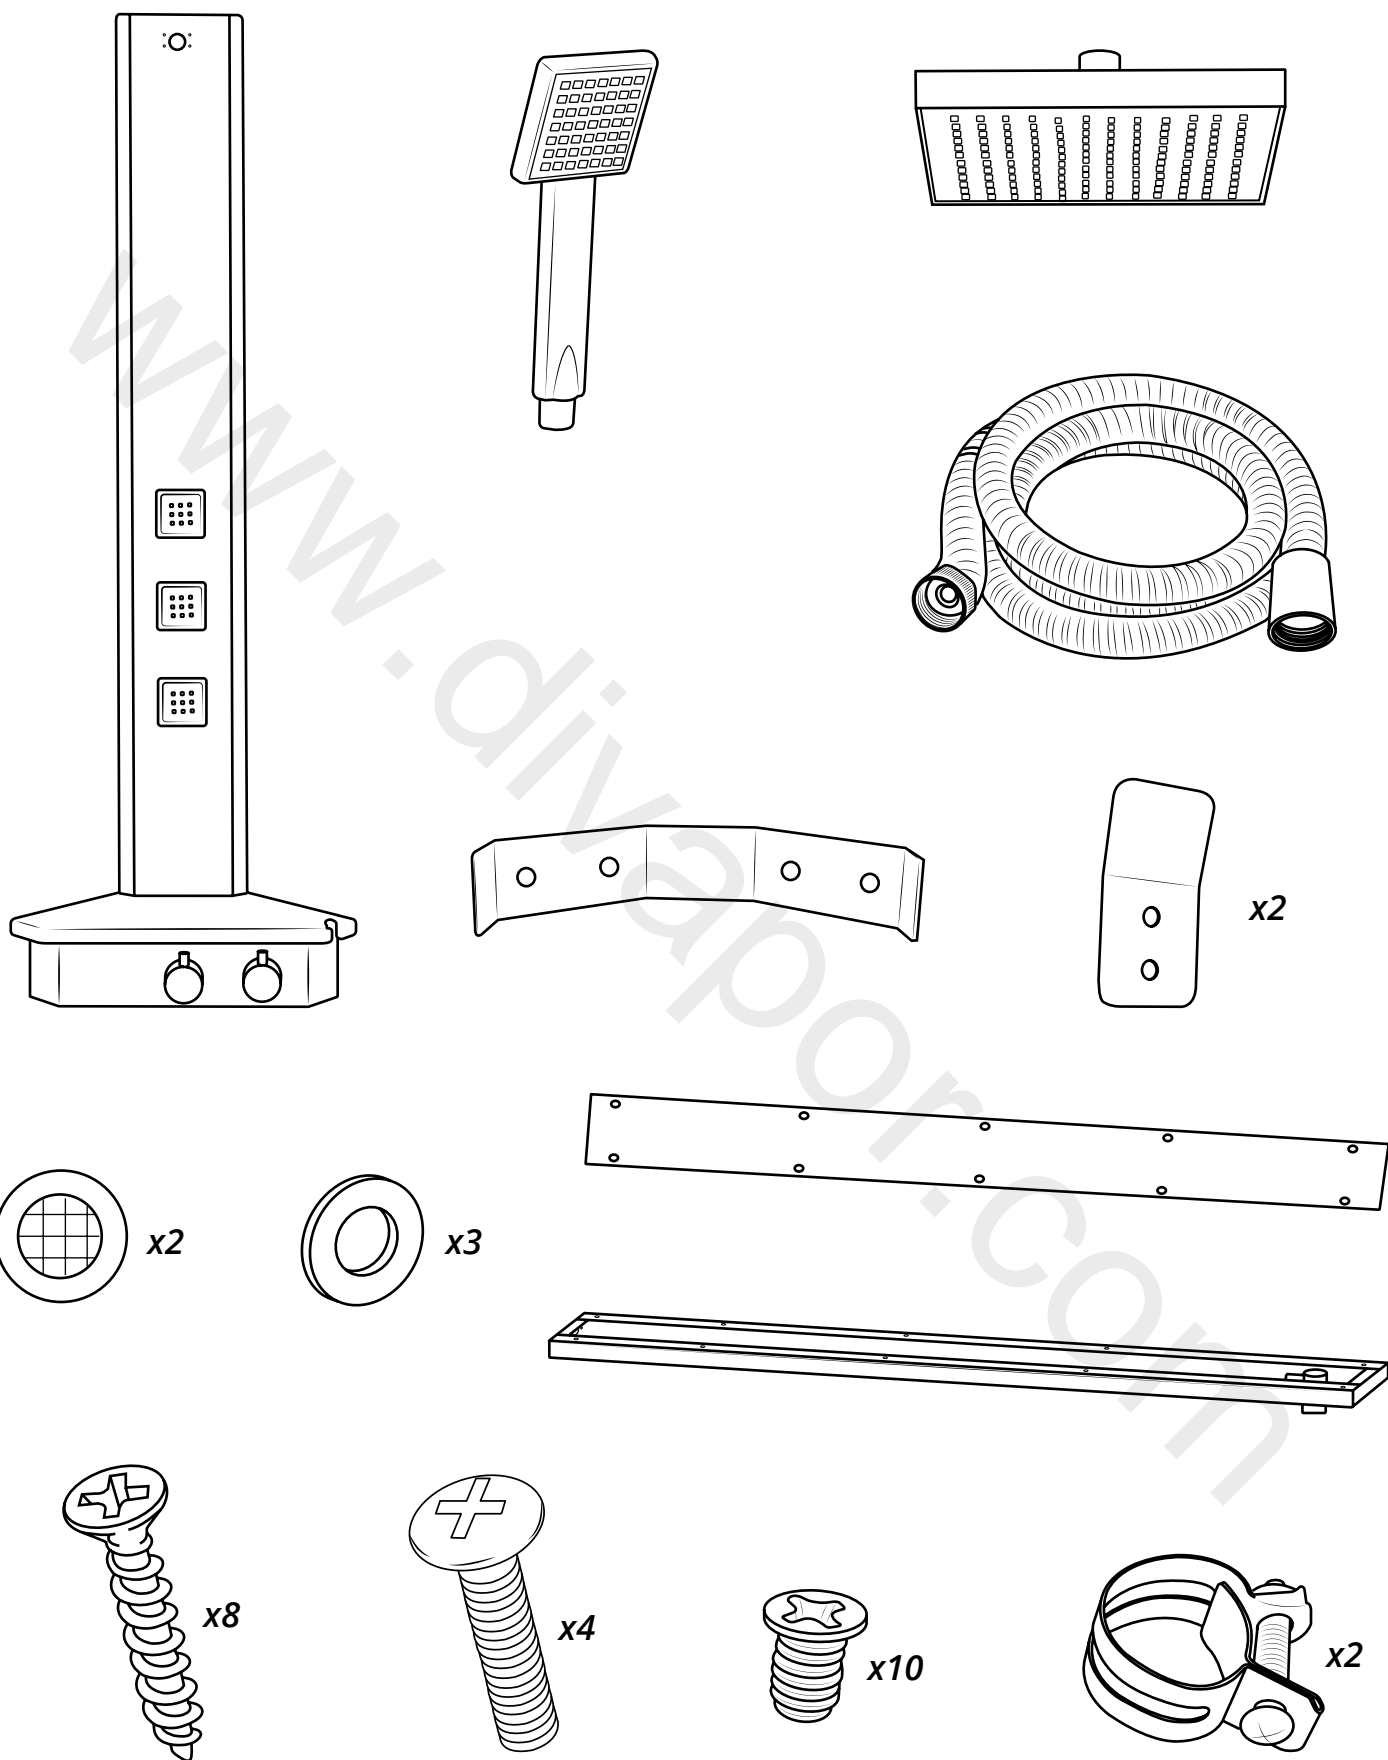

Milano

Corner Shower Panel

 Style may vary

Installation Guide

Installation

Tools required for installing:

Parts included:

1

2

3

4

5

6

7

8

9