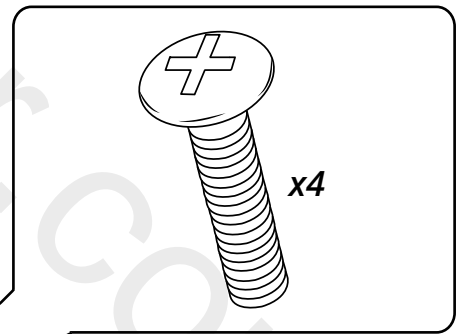

Milano

Corner Shower Panel

 Style may vary

Installation Guide

Installation

Tools required for installing:

Parts included:

1

2

3

4

5

6

7

8

9