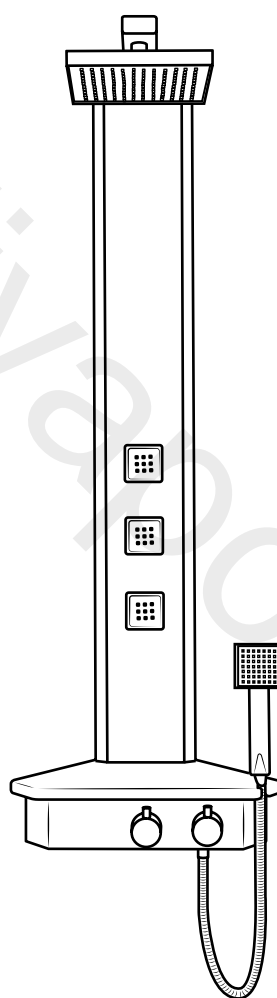

Milano

Corner Shower Panel

 Style may vary

Installation Guide

Installation

Tools required for installing:

Parts included:

1