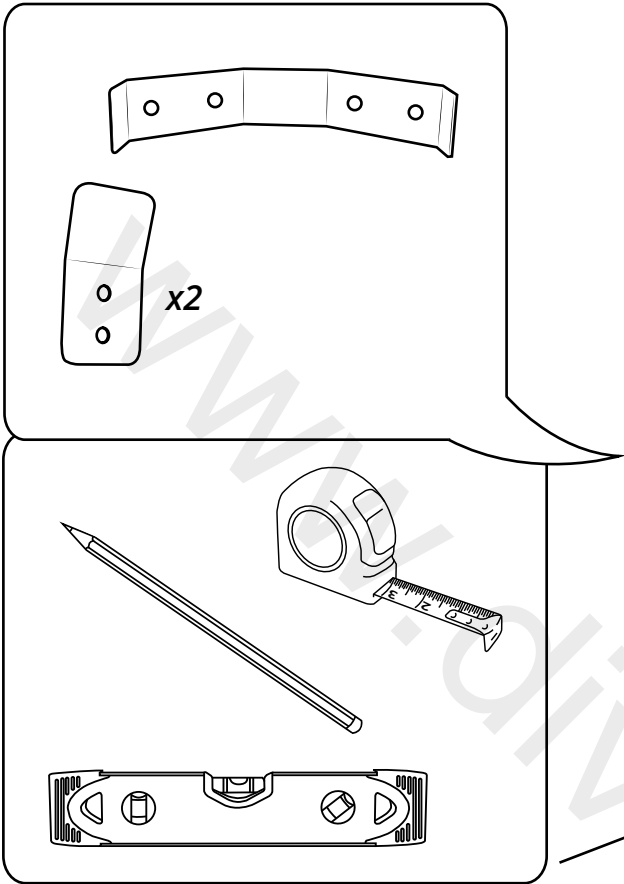

Milano

Corner Shower Panel

 Style may vary

Installation Guide

Installation

Tools required for installing:

Parts included:

1