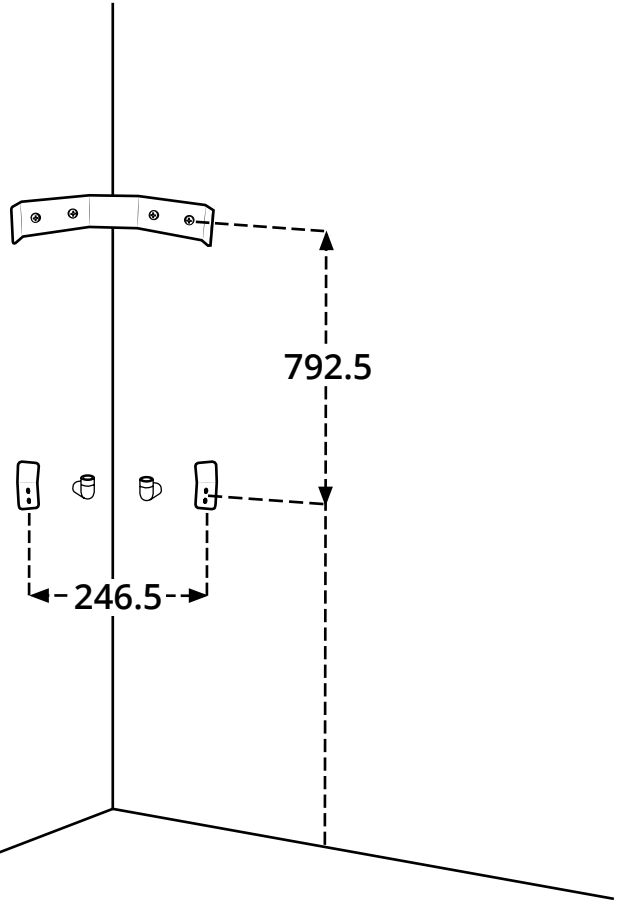

Milano

Corner Shower Panel

 Style may vary

Installation Guide

Installation

Tools required for installing:

Parts included:

1

2

3

4

5

6

7

8

9

10

13

14

15

16