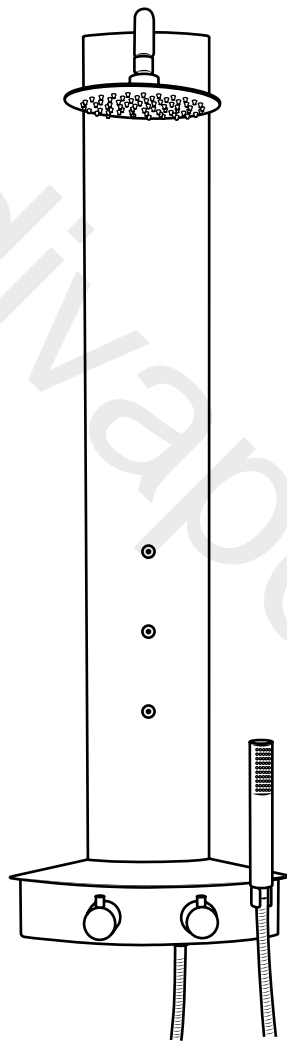

Milano

Corner Shower Panel

i Style may vary

Installation Guide

Installation

Tools required for installing:

Parts included:

1