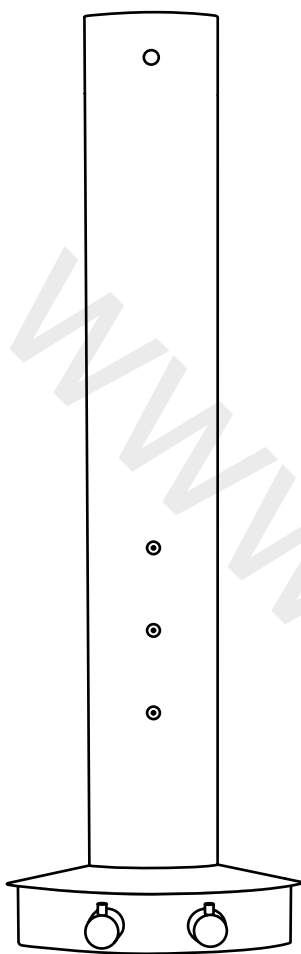

Milano

Corner Shower Panel

i Style may vary

Installation Guide

Installation

Tools required for installing:

Parts included:

1

2

3

4

5

6

7

8

9