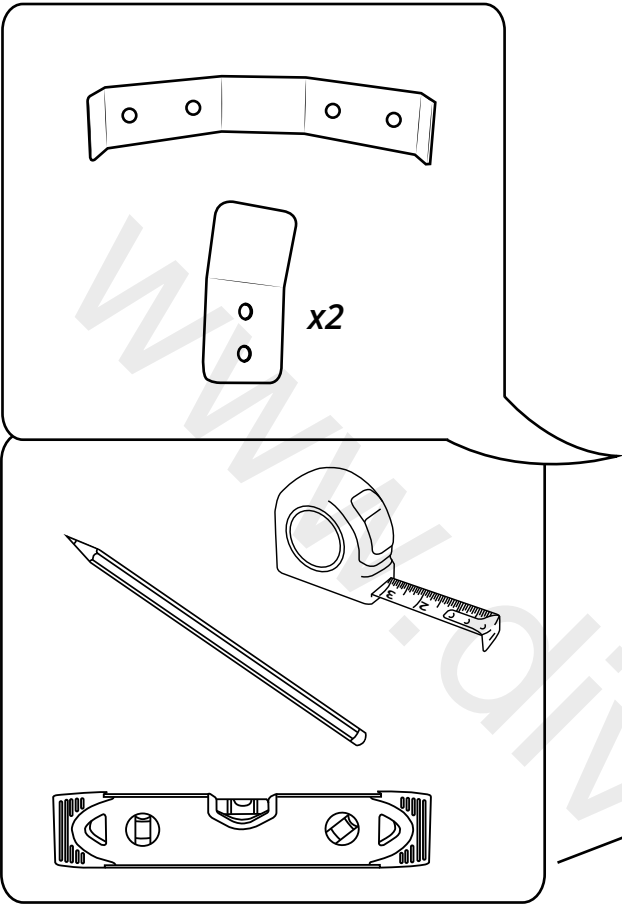

Milano

Corner Shower Panel

i Style may vary

Installation Guide

Installation

Tools required for installing:

Parts included:

1